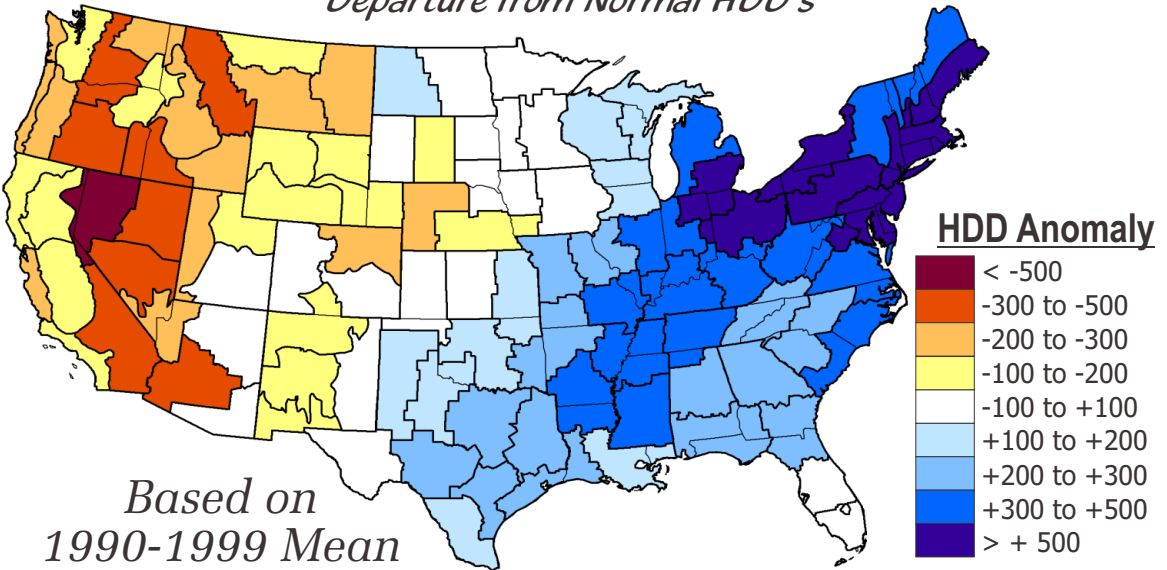

Departure from Normal HDD's