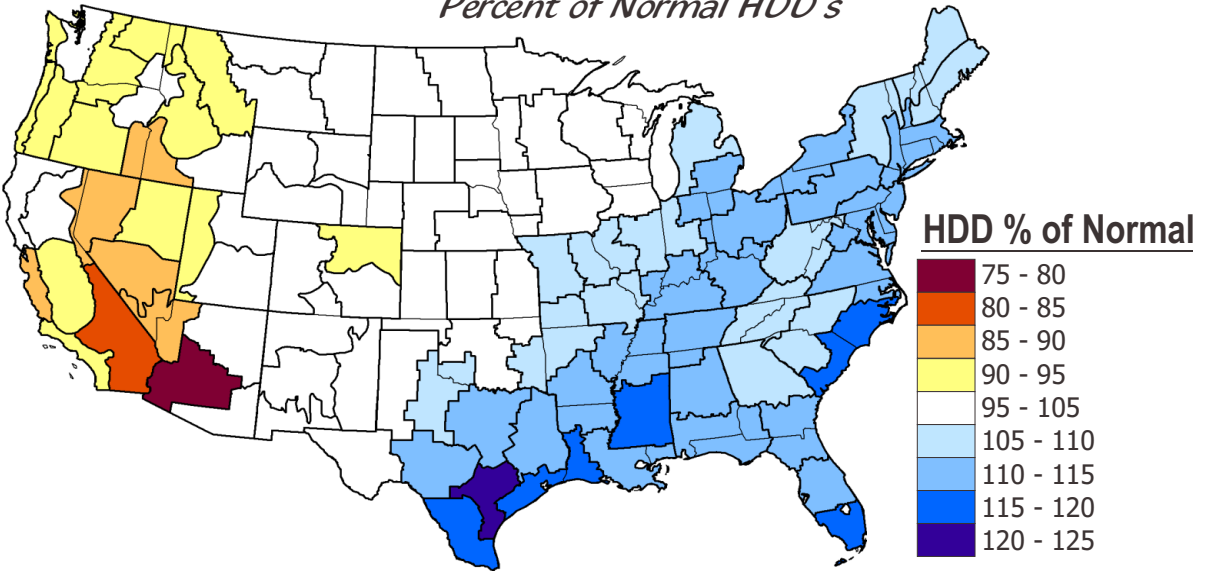

Heating Degree Day (HDD) Statistics -- FULL 2002/03 SEASON

Nov. 1, 2002 - Mar. 31, 2003

Percent of Normal HDD's