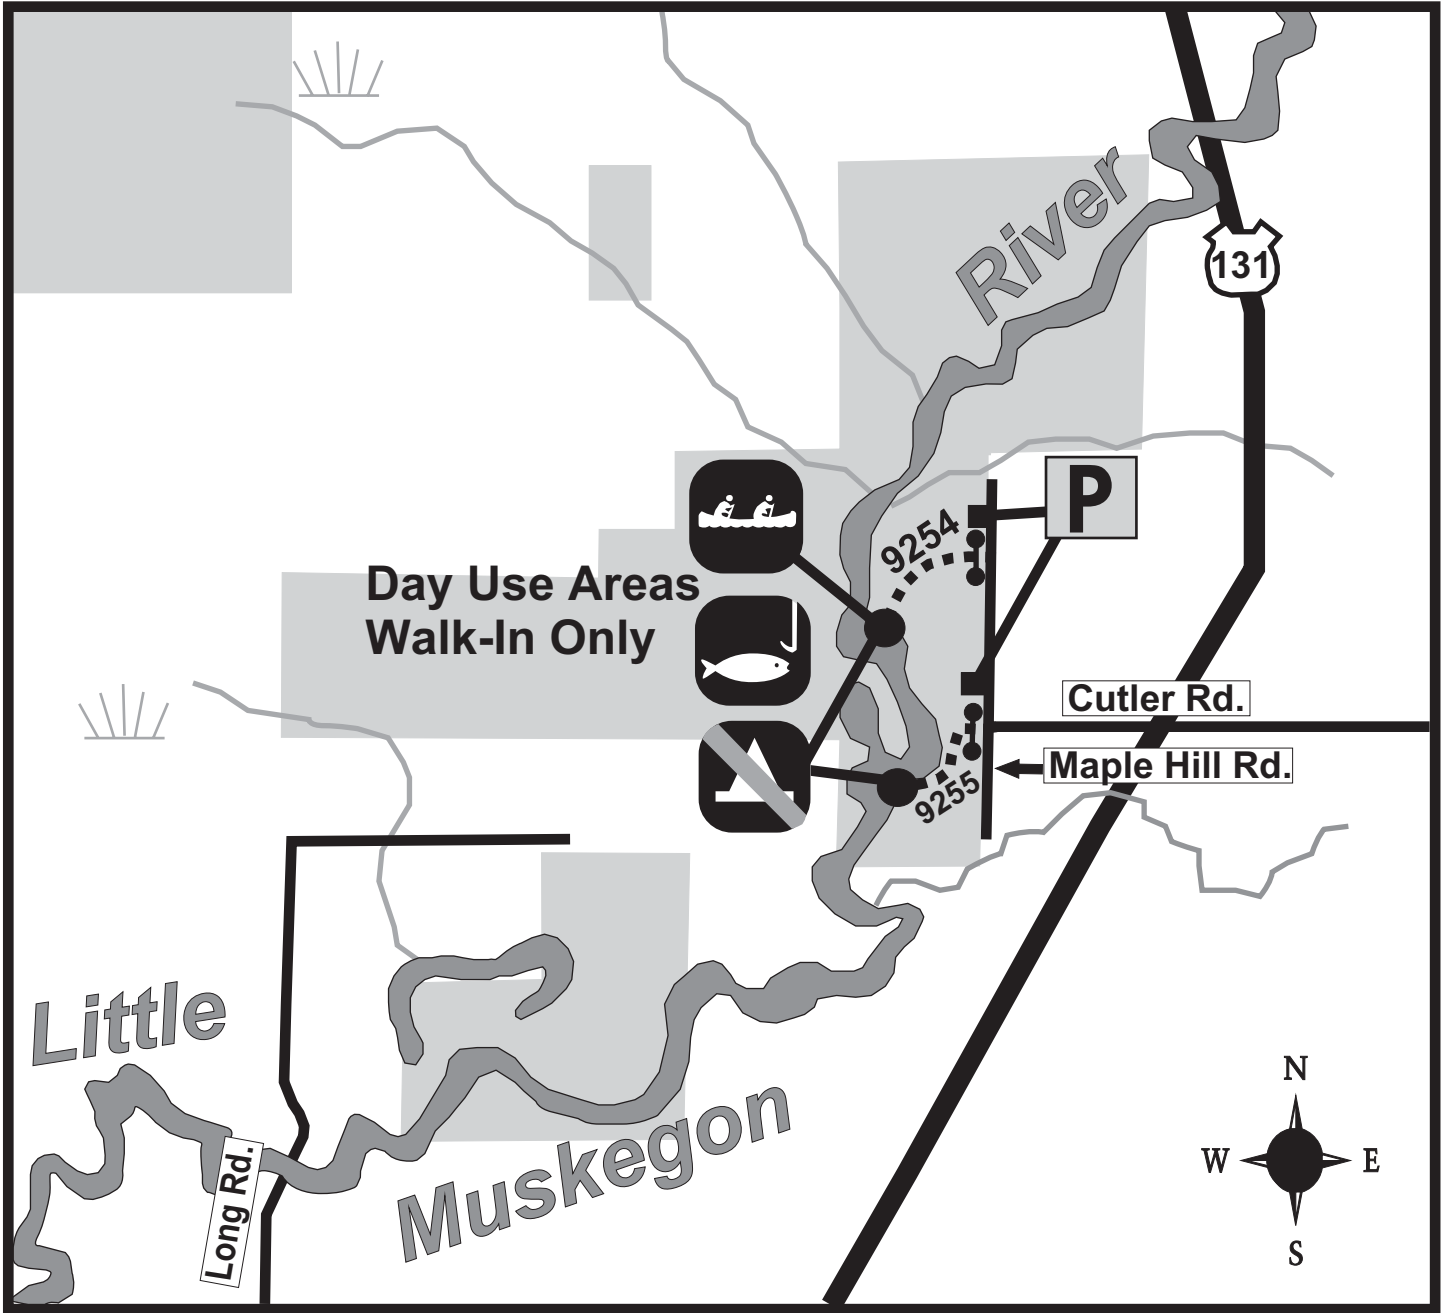

Little Muskegon Recreation Sites

9255 National Forest Road	Watercraft Launch Area
Parking Area	Fishing Area
Gate - Closed to Motor Vehicles	National Forest Land
No Camping	Private or Other Public Land

Map Scale