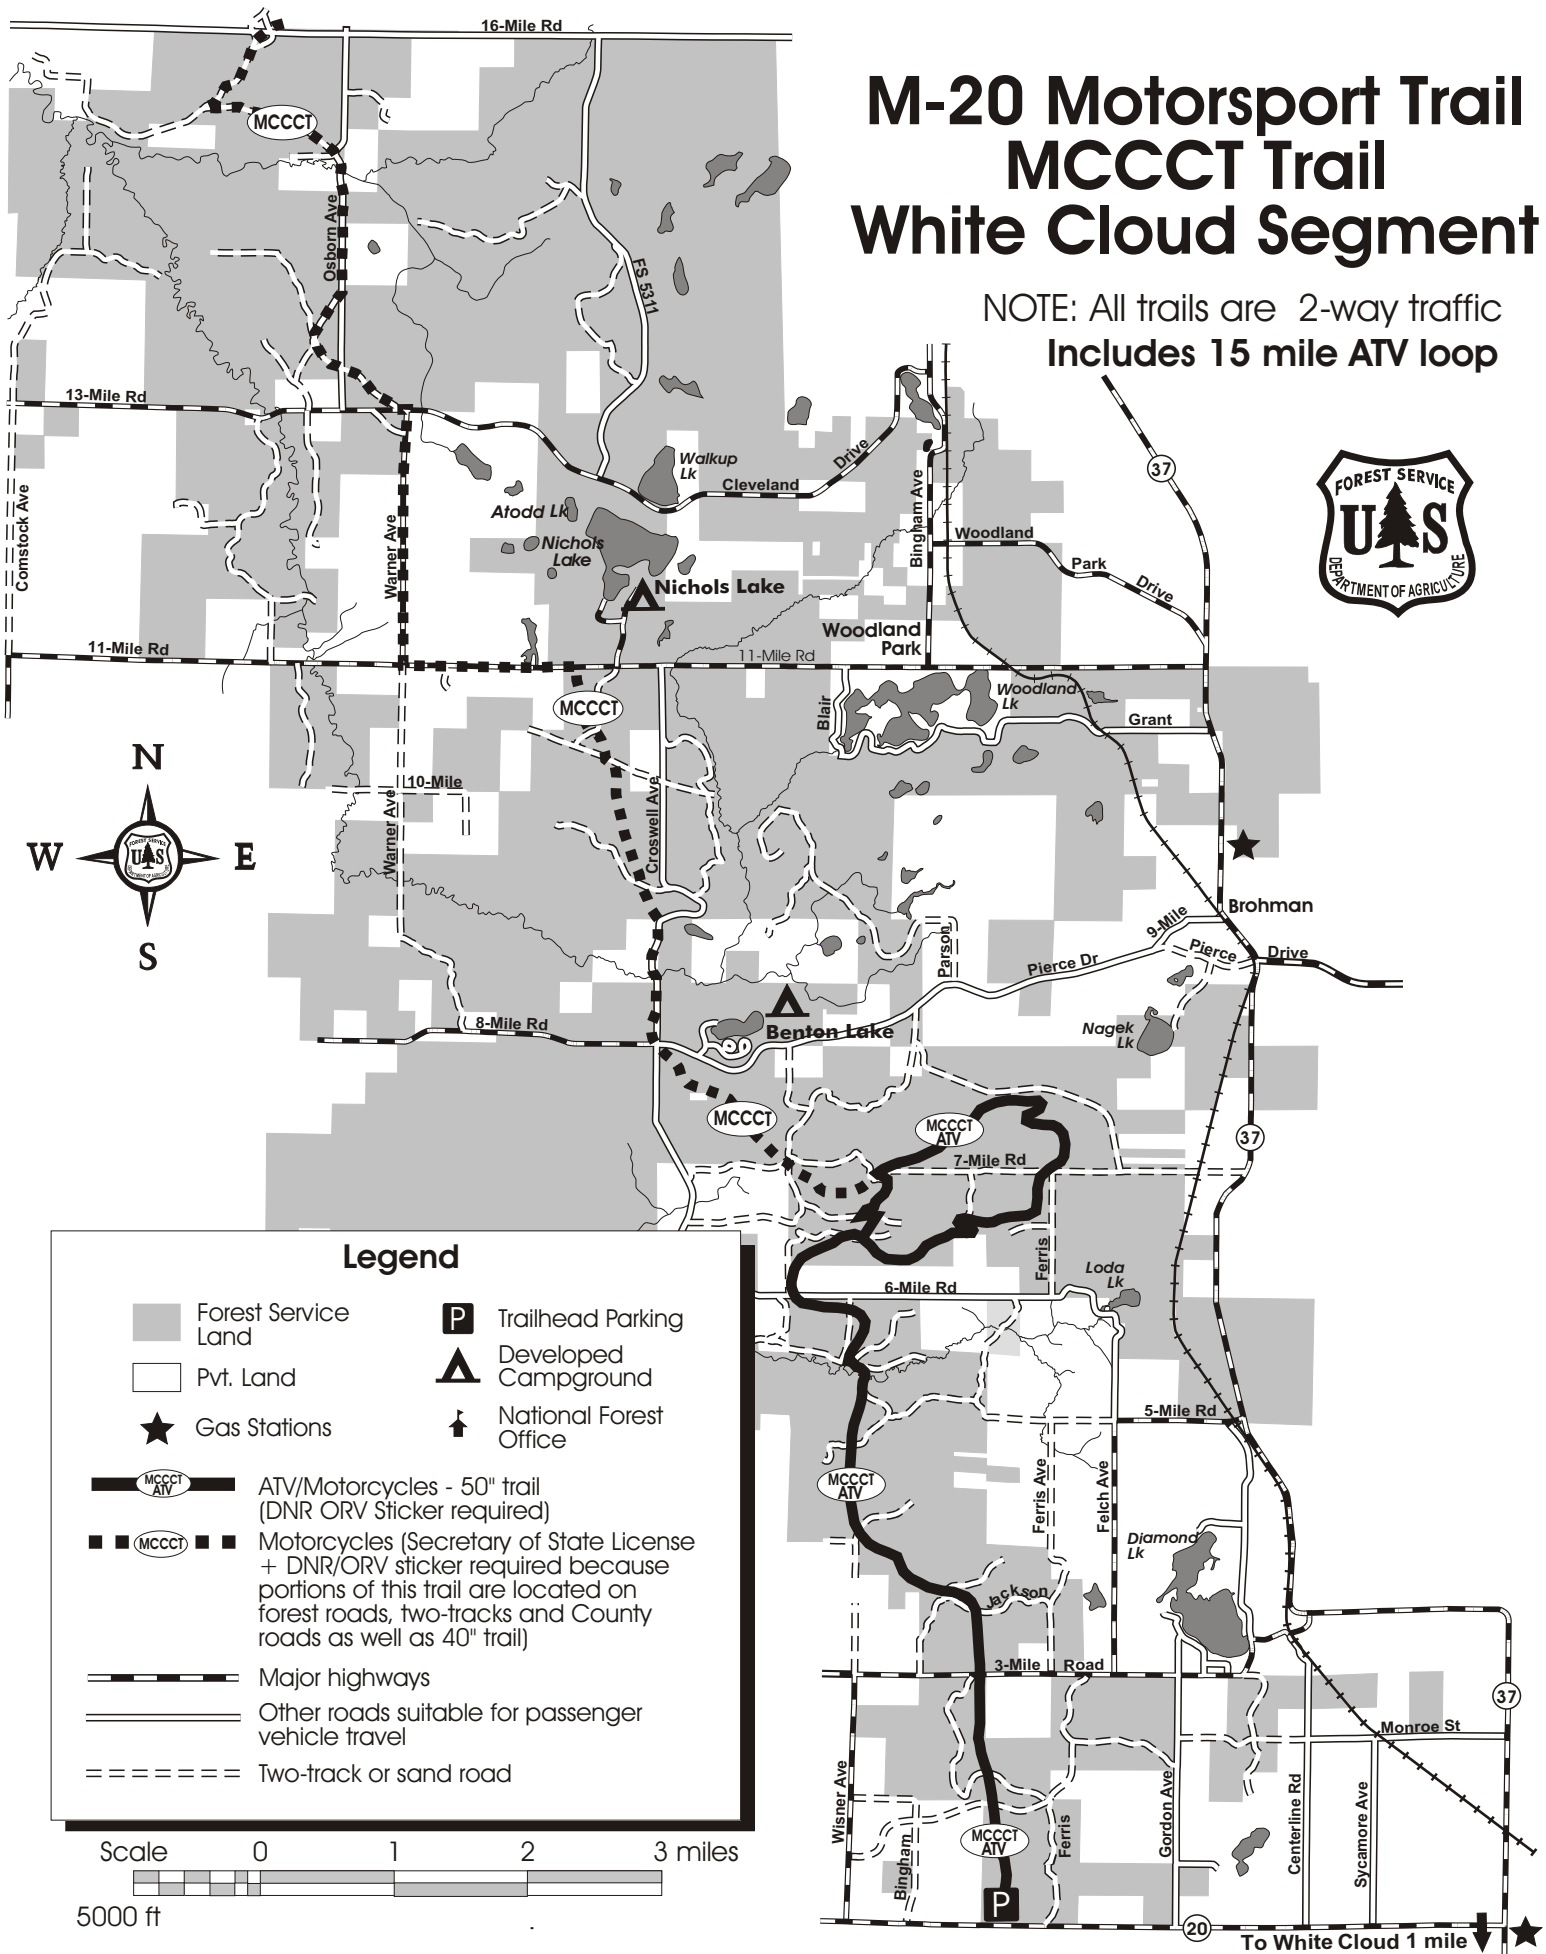

M-20 Motorsport Trail MCCCT Trail White Cloud Segment

NOTE: All trails are 2-way traffic
Includes 15 mile ATV loop

- | | |
|---------------------|--|
| Forest Service Land | Trailhead Parking |
| Pvt. Land | Developed Campground |
| Gas Stations | National Forest Office |
| MCCCT | ATV/Motorcycles - 50" trail (DNR ORV Sticker required) |
| MCCCT ATV | Motorcycles (Secretary of State License + DNR/ORV sticker required because portions of this trail are located on forest roads, two-tracks and County roads as well as 40" trail) |
| | Major highways |
| | Other roads suitable for passenger vehicle travel |
| | Two-track or sand road |

To White Cloud 1 mile