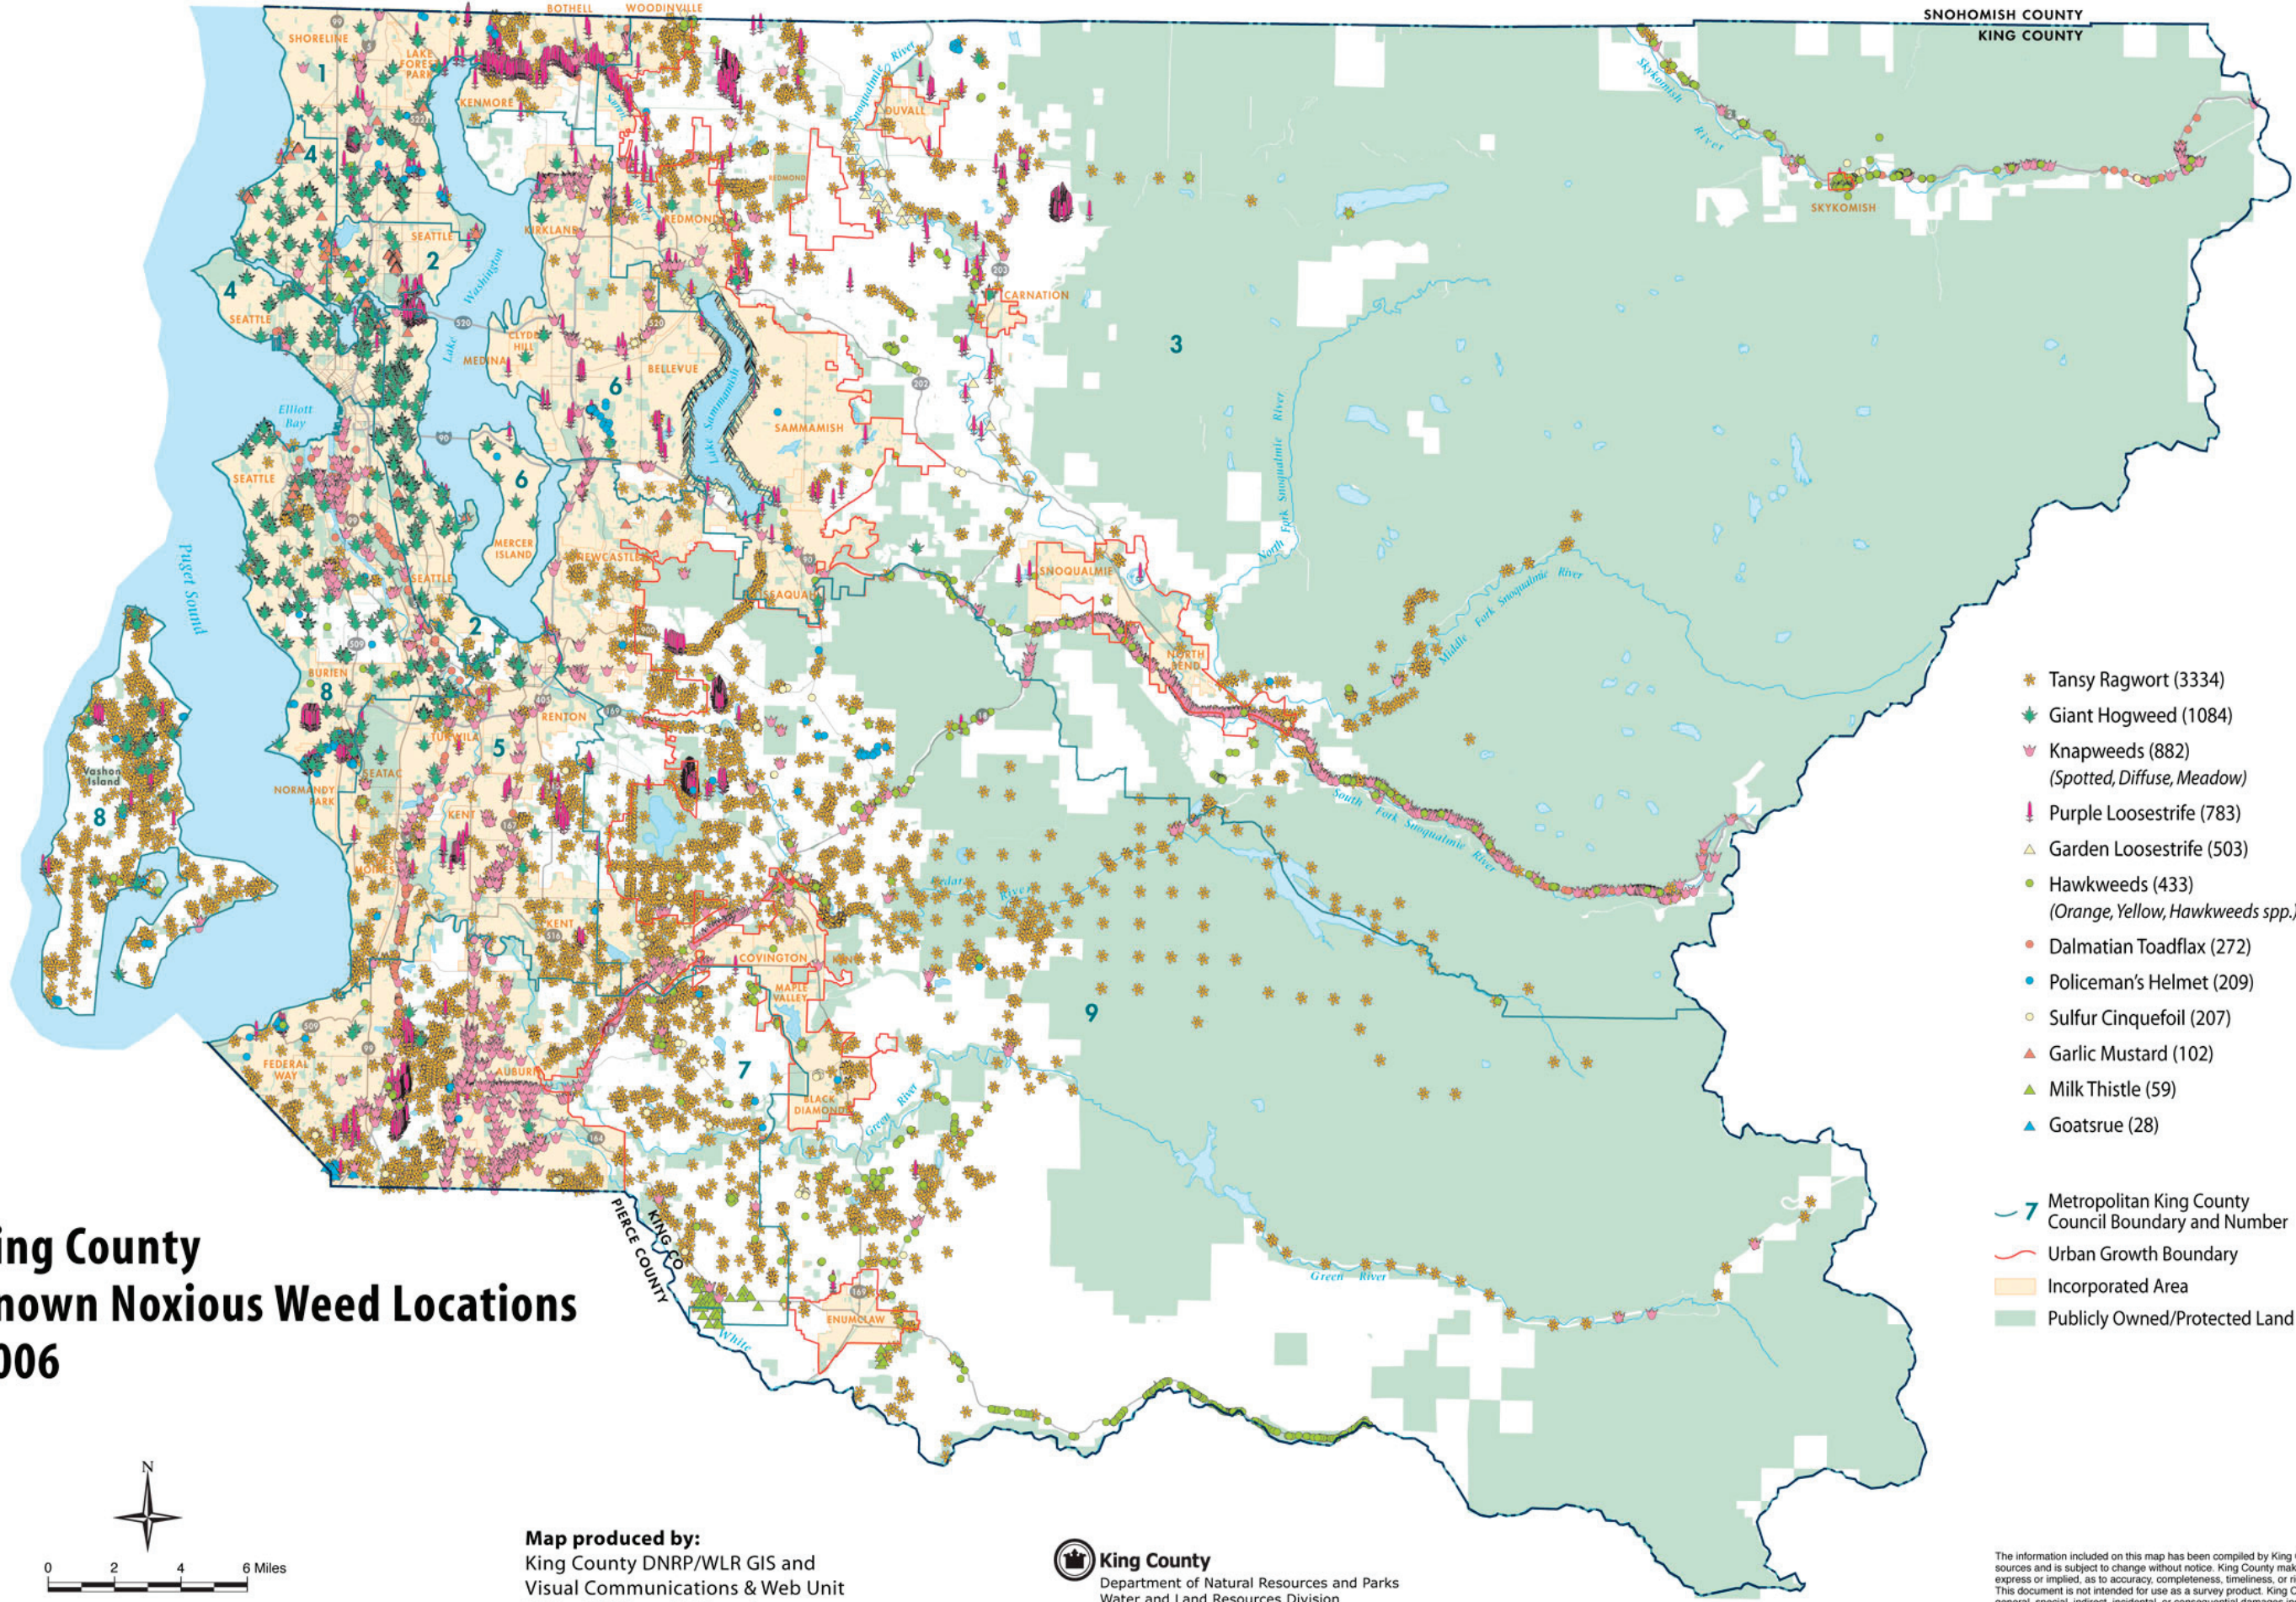

King County Known Noxious Weed Locations 2006

1. ★ Tansy Ragwort (3334)
   - ★ Giant Hogweed (1084)
   - ▽ Knapweeds (882)
     (Spotted, Diffuse, Meadow)
   - ! Purple Loosestrife (783)
   - △ Garden Loosestrife (503)
   - Hawkweeds (433)
     (Orange, Yellow, Hawkweeds spp.)
   - Dalmatian Toadflax (272)
   - Policeman's Helmet (209)
   - Sulfur Cinquefoil (207)
   - ▲ Garlic Mustard (102)
   - ▲ Milk Thistle (59)
   - ▲ Goatsrue (28)
3. 7 Metropolitan King County Council Boundary and Number
   - Urban Growth Boundary
   - Incorporated Area
   - Publicly Owned/Protected Land

Map produced by:
King County DNRP/WLR GIS and
Visual Communications & Web Unit
0612noWEEDmap06.ai wgab

King County
Department of Natural Resources and Parks
Water and Land Resources Division
Noxious Weed Control Program