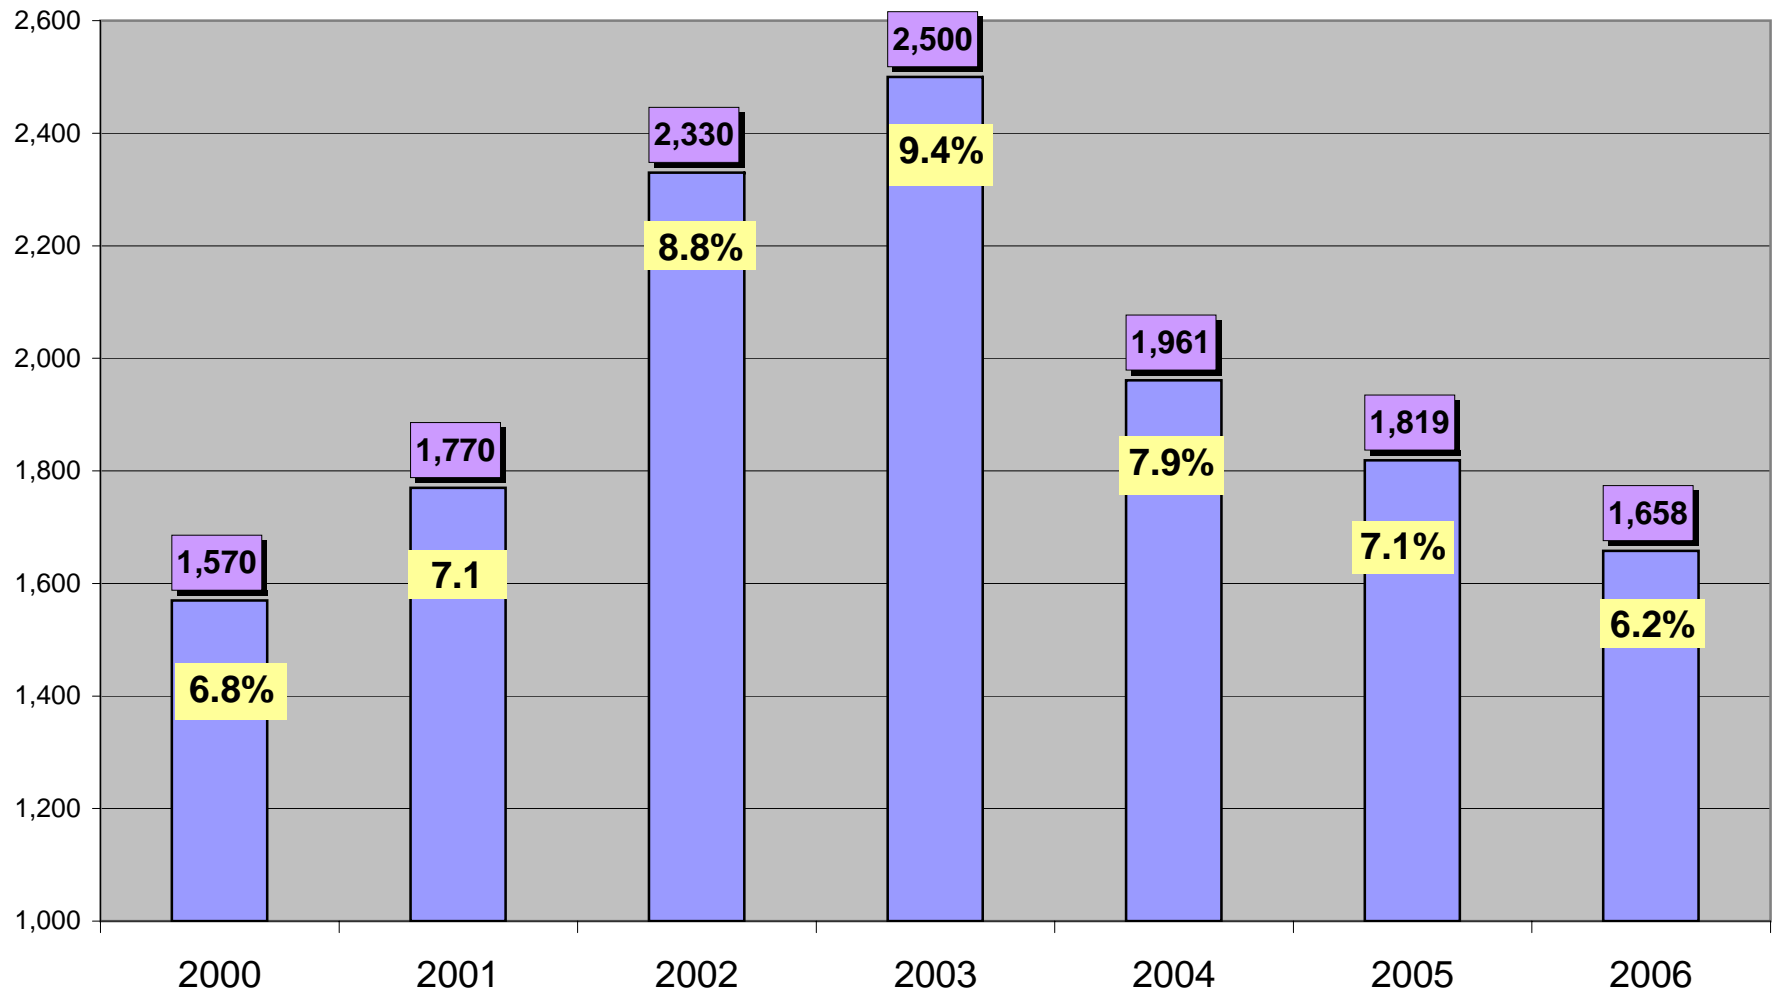

ST. CROIX AVERAGE UNEMPLOYMENT 2000-2006

Source: Bureau of Labor Statistics, Local Area Unemployment Statistics