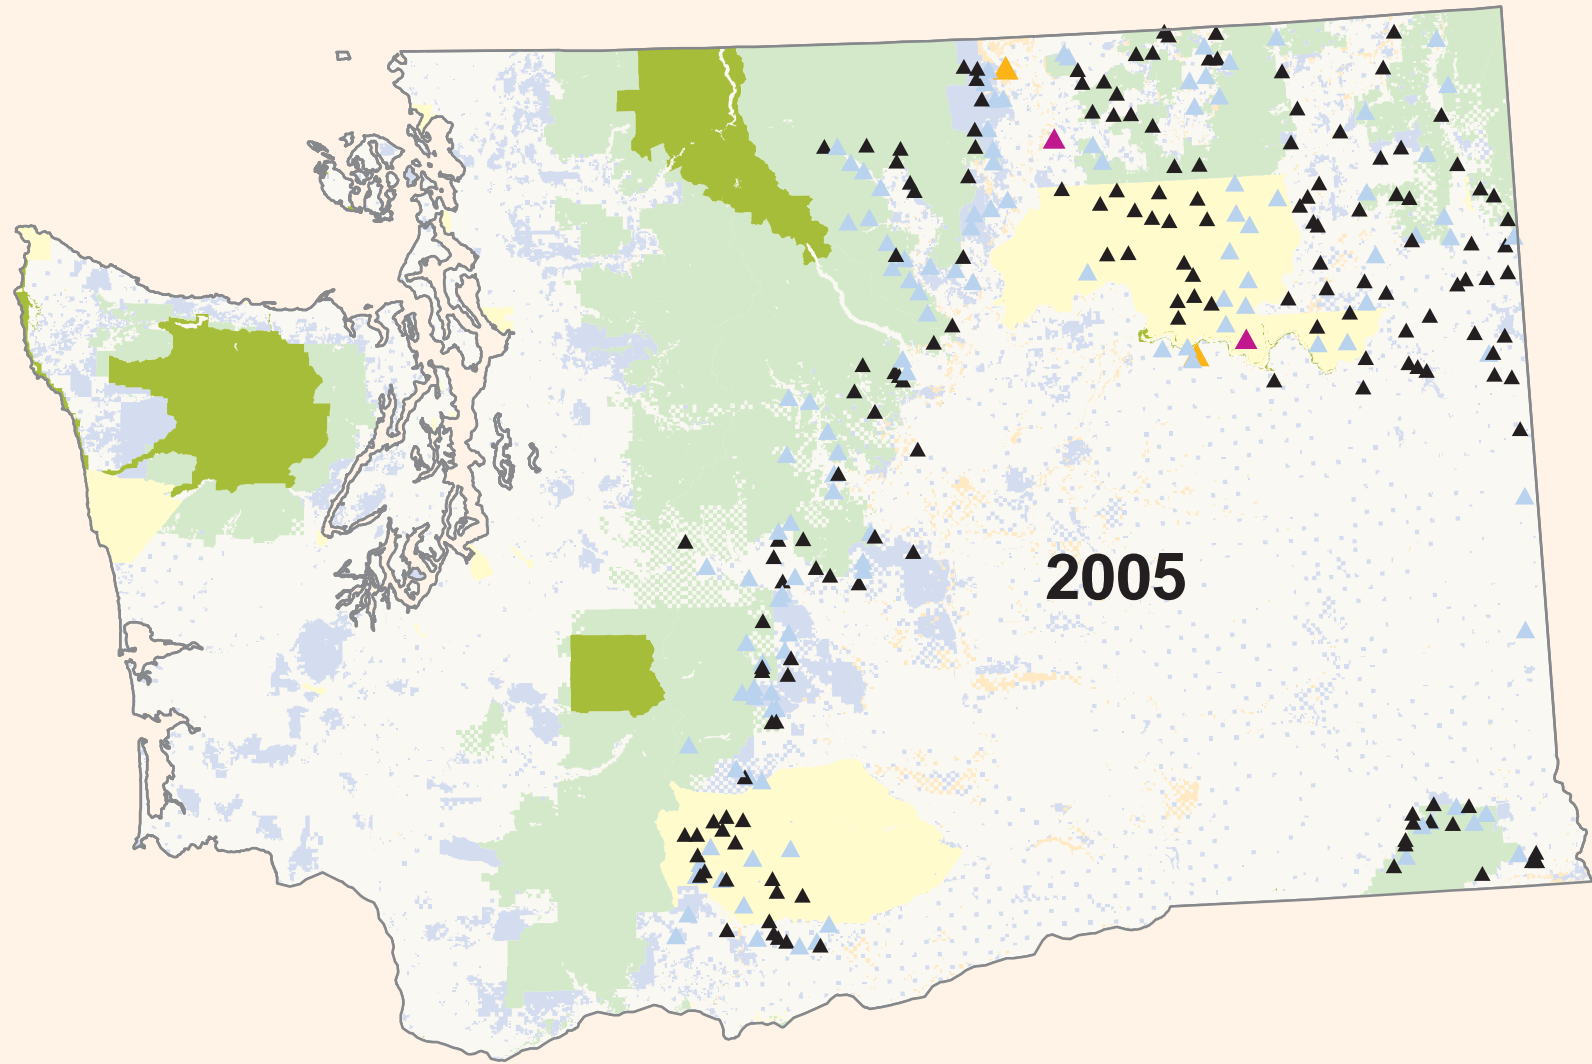

Douglas-fir Tussock Moth: 2005 Average Trap Catch/Plot in Washington

Average # of Moths Caught/Trap/Plot

▲ 0 Moths

▲ 11-25 Moths

US Forest Service

National Park Service

Tribal Land

▲ 1-10 Moths

▲ 25-40 Moths

Bureau of Land Management

Washington State Land