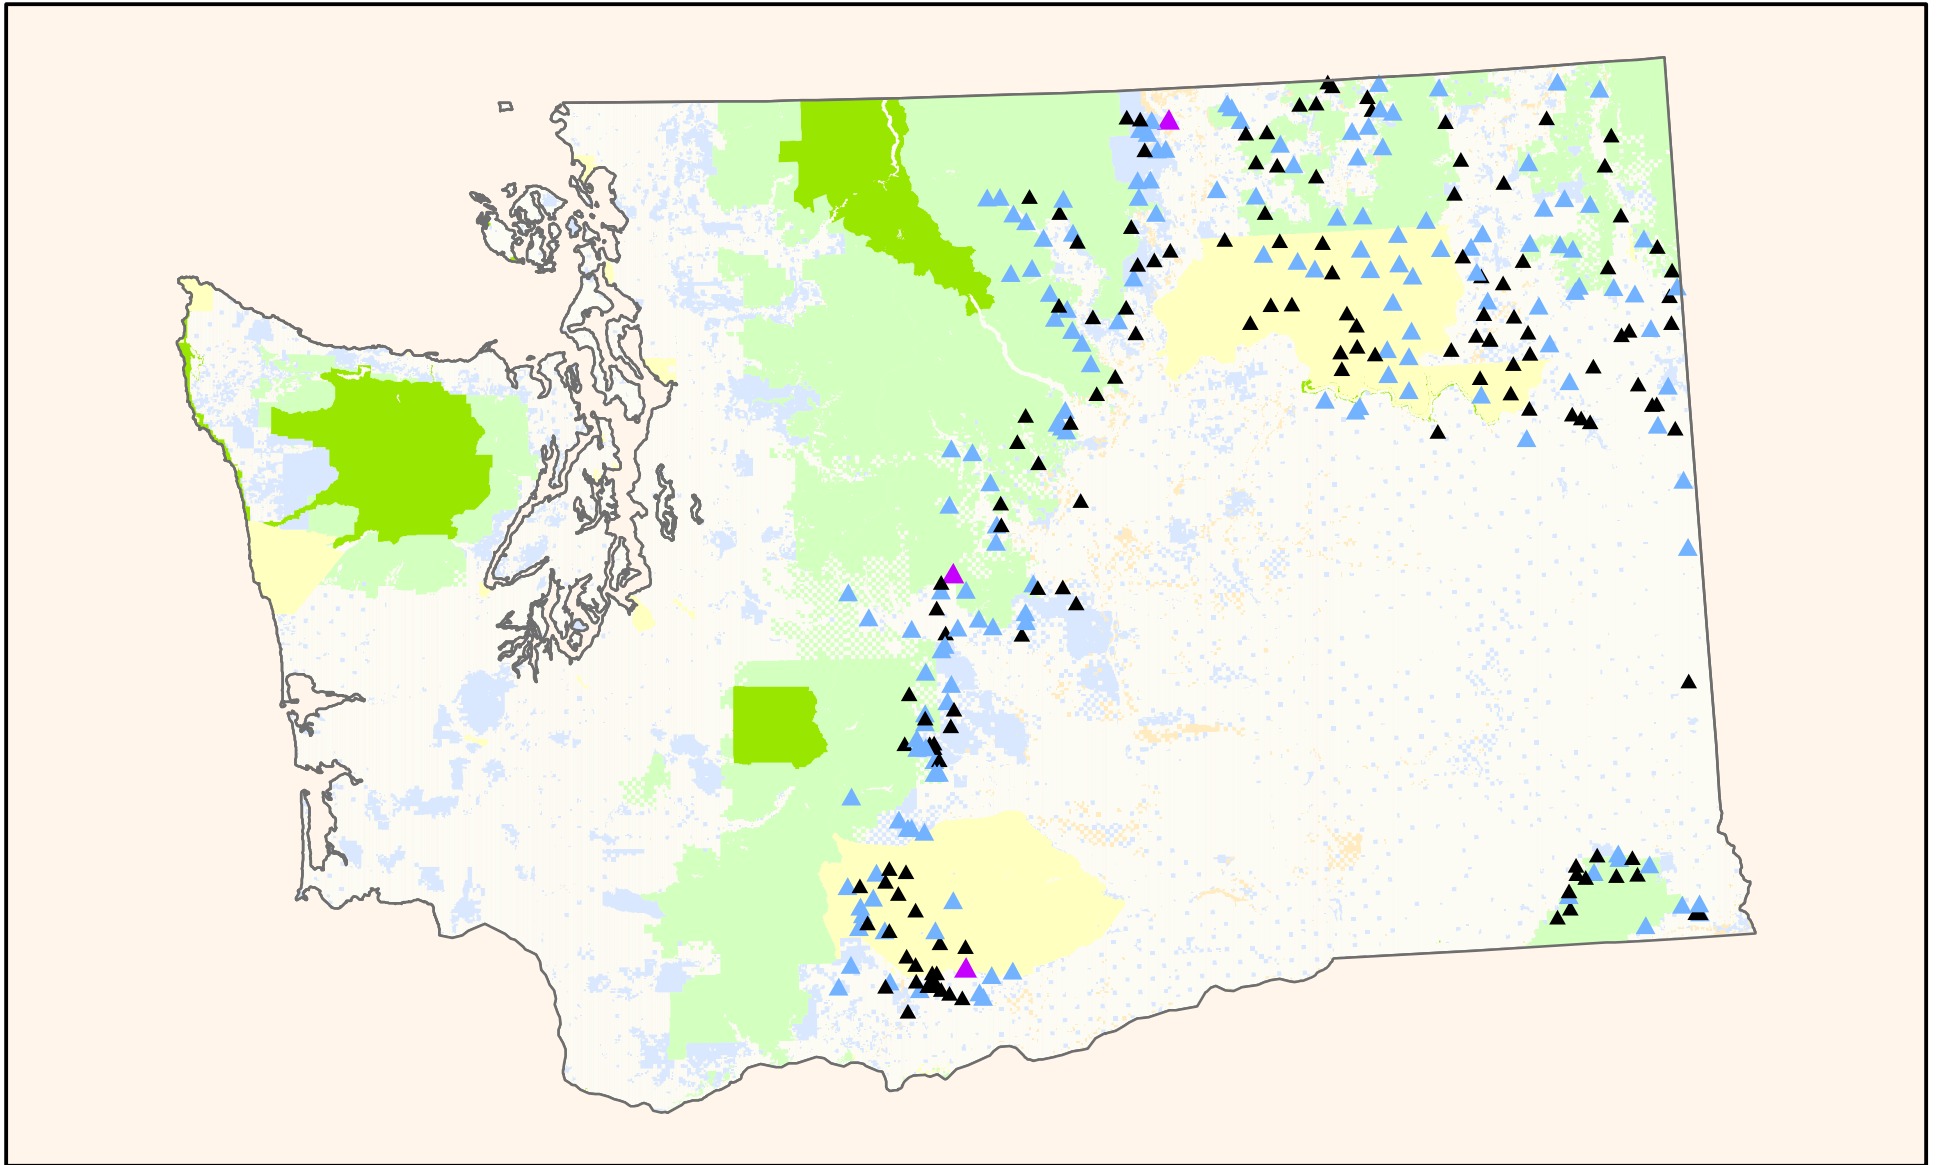

Douglas-fir Tussock Moth: 2004 Average Trap Catch/Plot in Washington

Average # of Moths Caught/Trap/Plot

▲ 0 Moths

▲ 11-25 Moths

▲ 1-10 Moths

US Forest Service

National Park Service

Tribal Land

Bureau of Land Management

Washington State Land