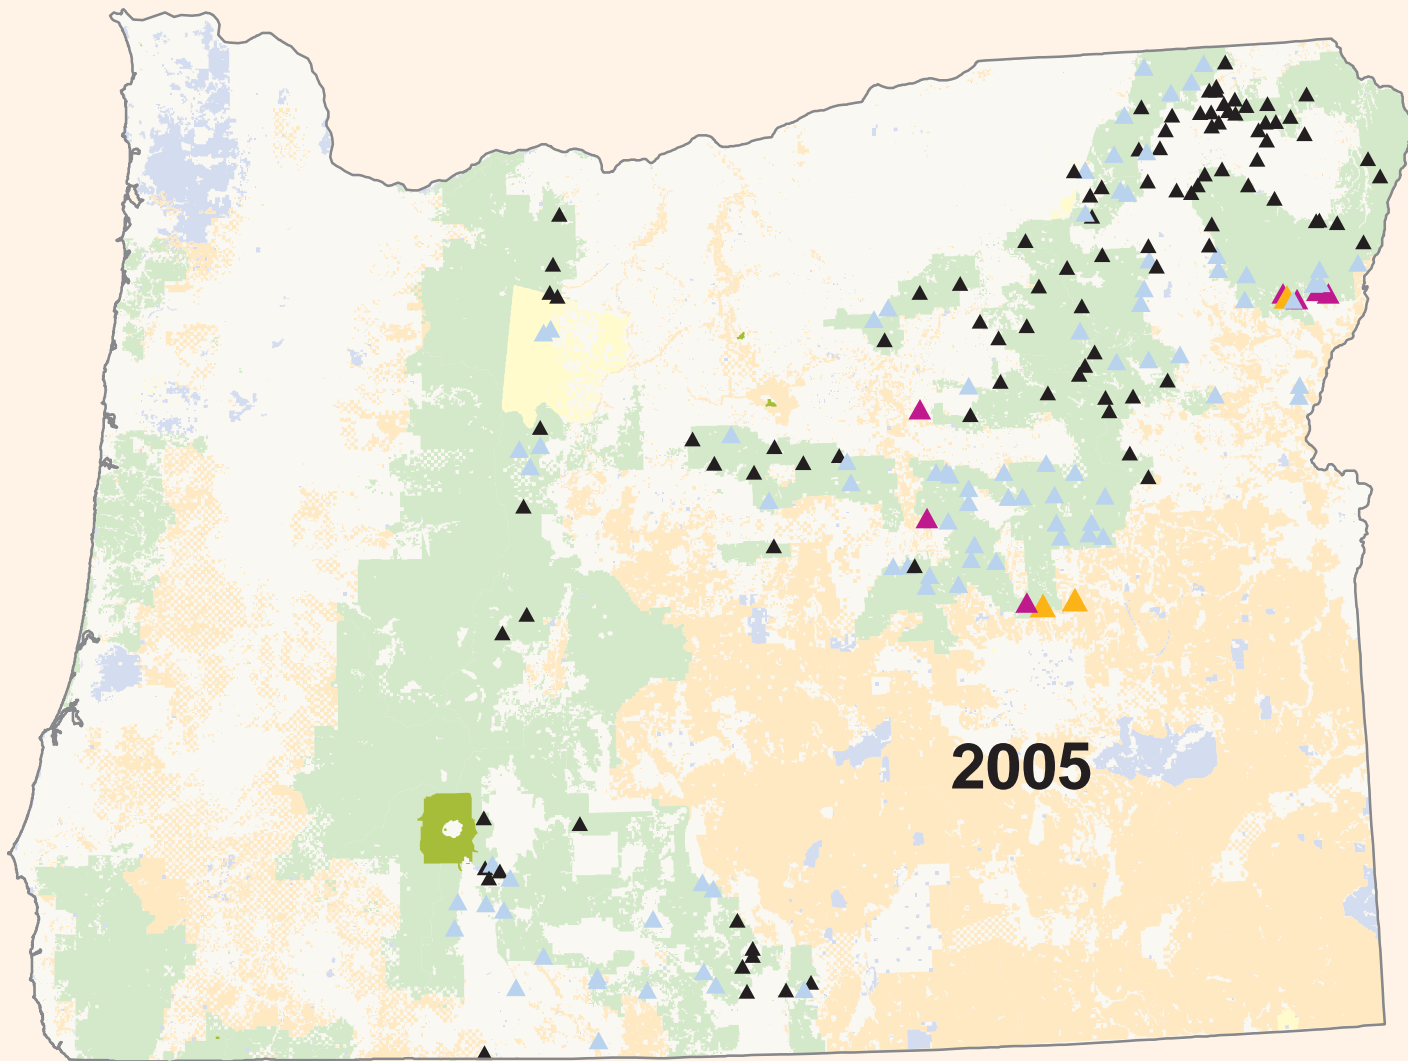

Douglas-fir Tussock Moth: 2005 Average Trap Catch/Plot in Oregon

2005

Average # of Moths Caught/Trap/Plot

- | | | | | |
|--------------|---------------|---------------------------|-----------------------|-------------|
| ▲ 0 Moths | ▲ 11-25 Moths | US Forest Service | National Park Service | Tribal Land |
| ▲ 1-10 Moths | ▲ 26-40 Moths | Bureau of Land Management | Oregon State Land | |