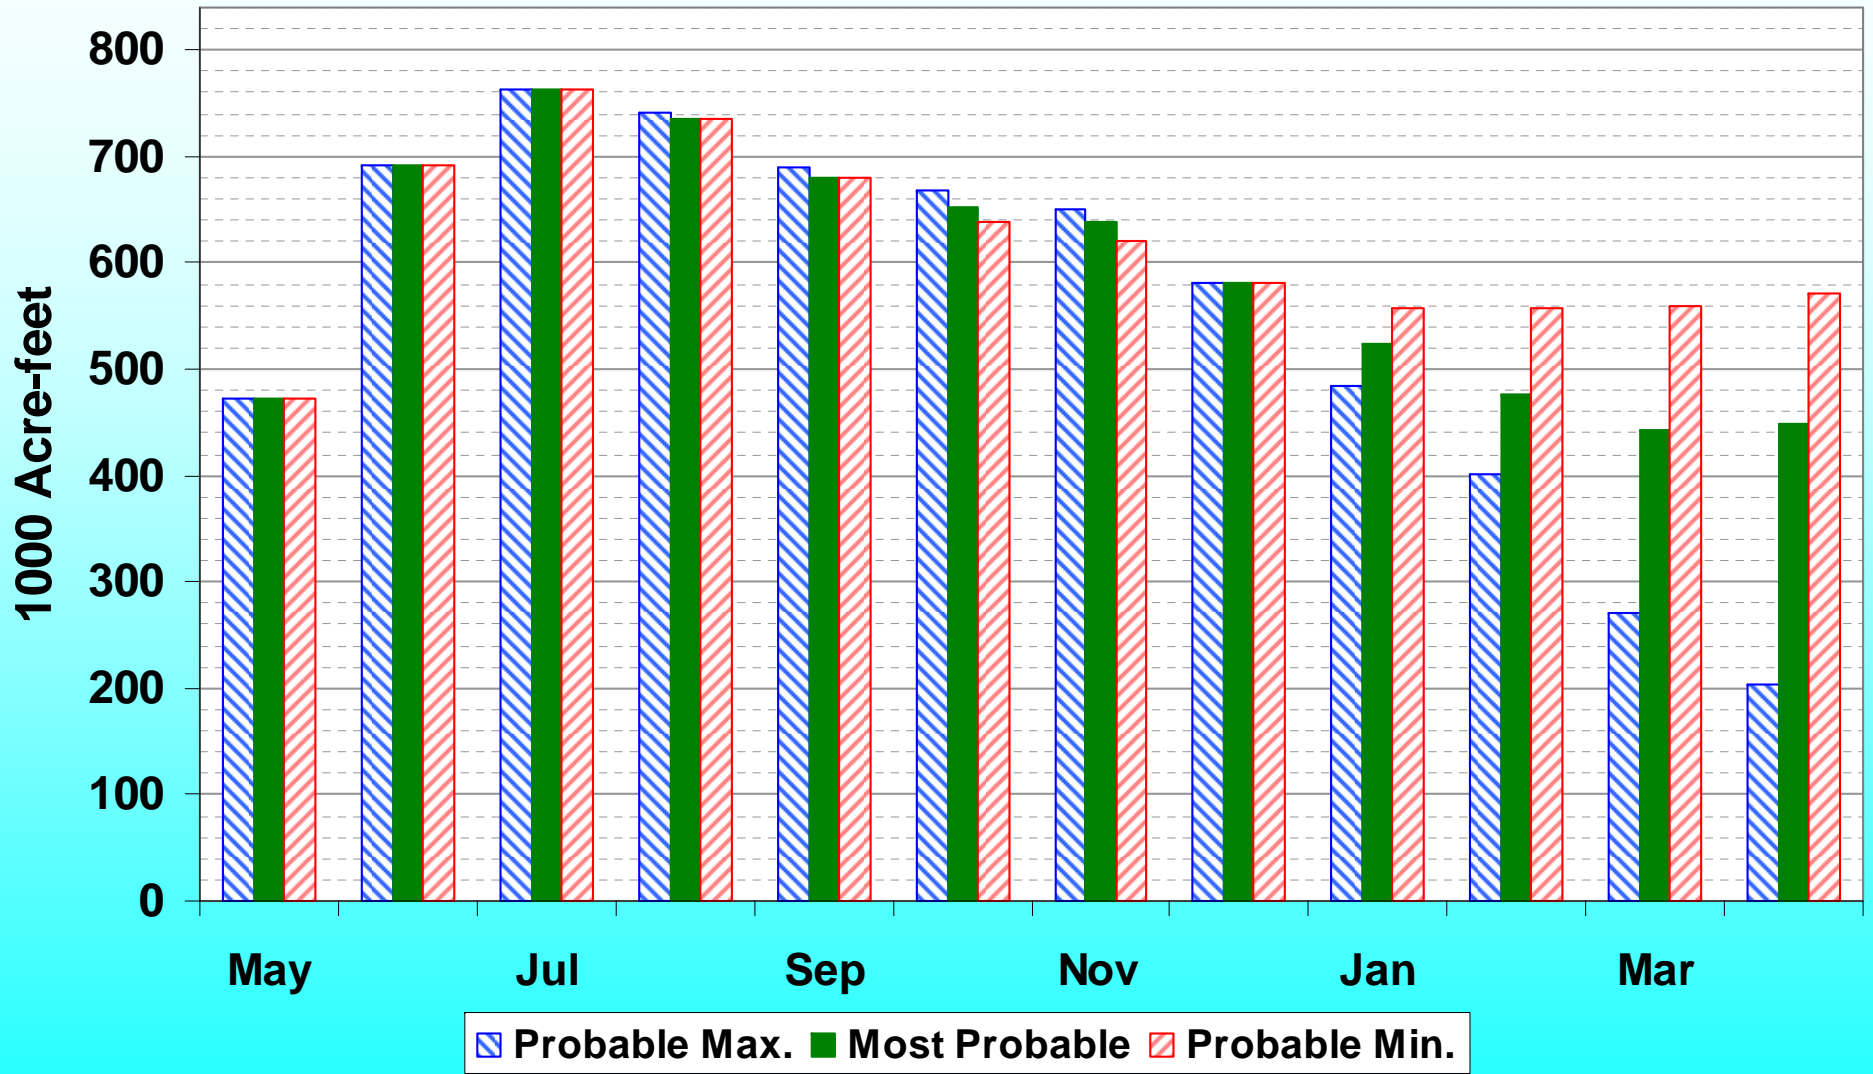

Data Current as of:
08/25/2008

Gunnison River Basin, CO

Unregulated Blue Mesa Inflow

Monthly Average

Blue Mesa Content

End of Month

Crystal Release Monthly Average

Black Canyon Monthly Average

Gunnison River @ Delta

Gunnison River @ Whitewater