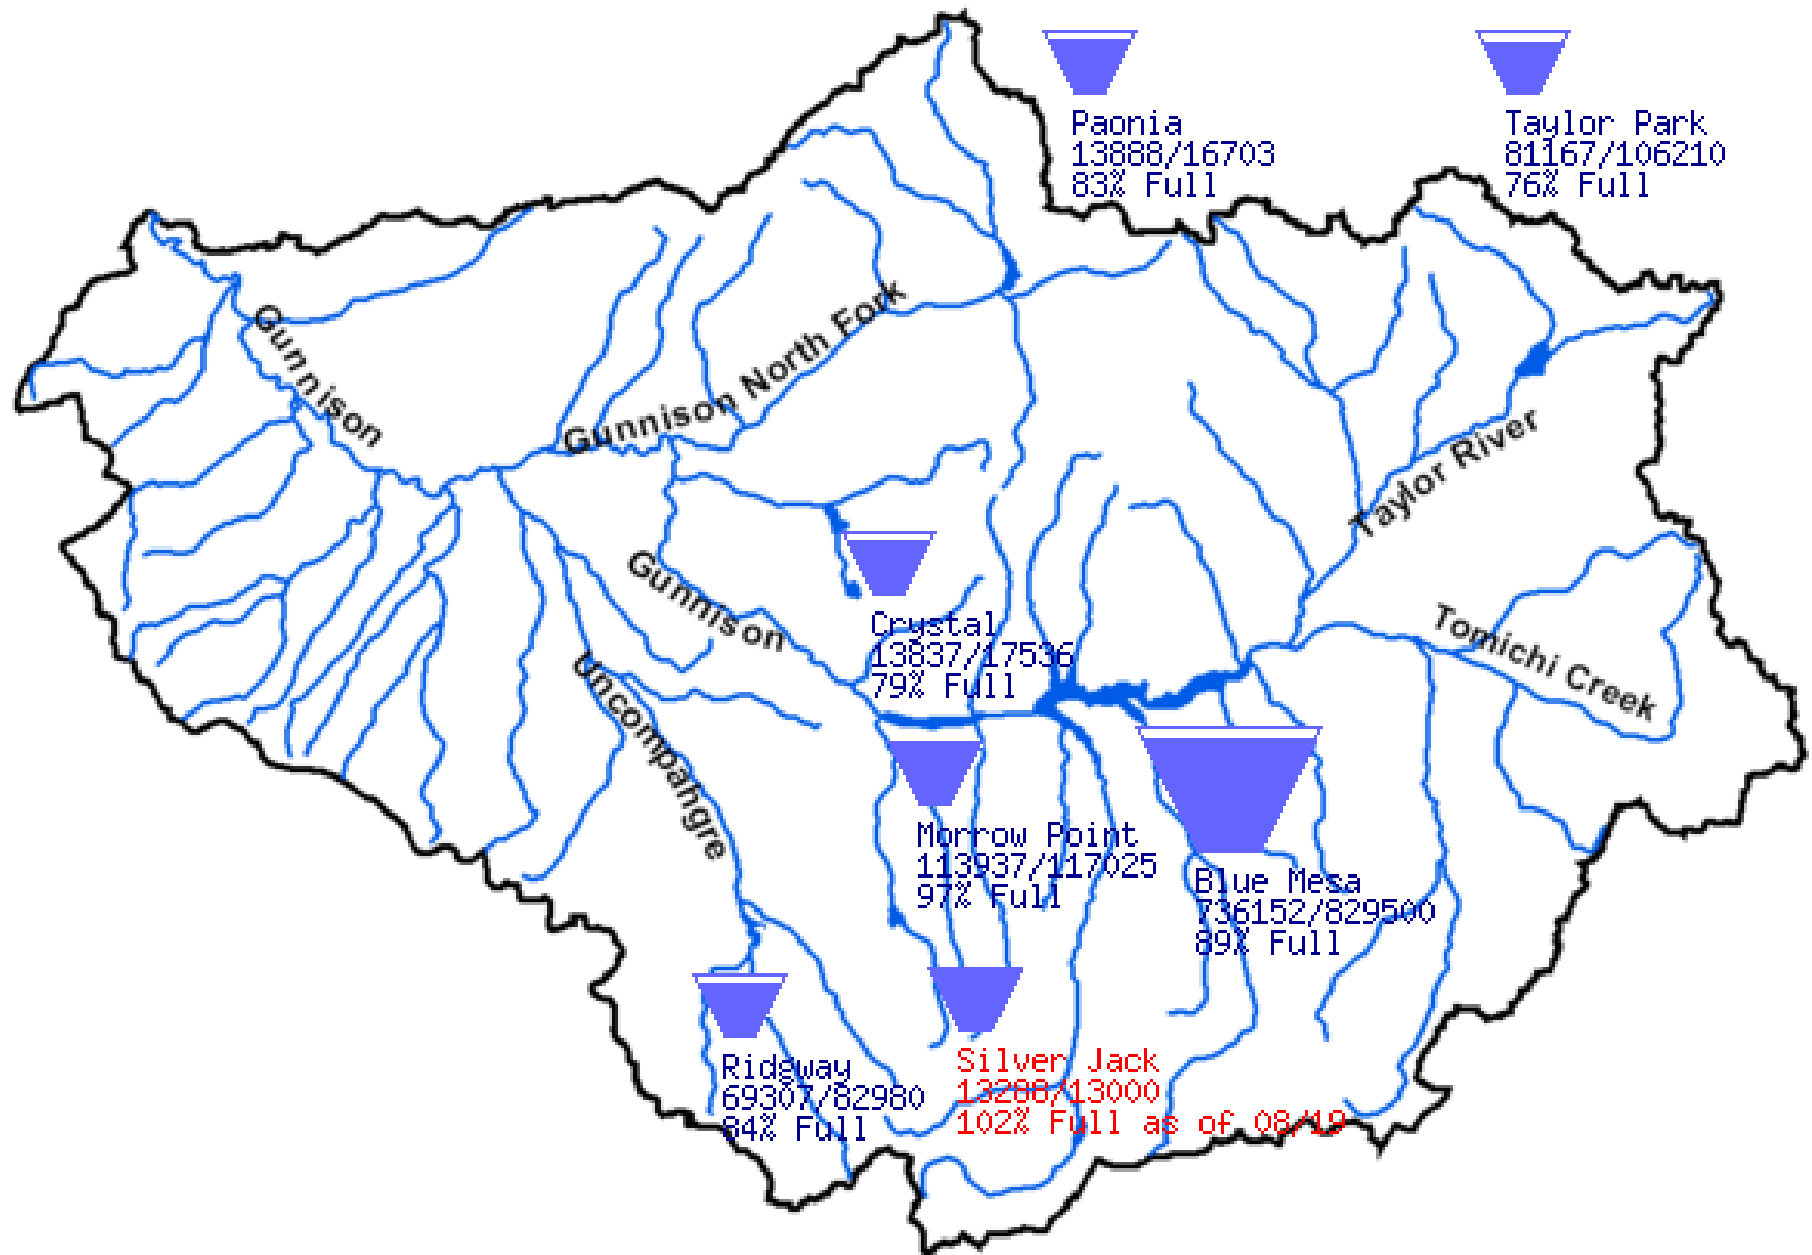

Blue Mesa Reservoir

April - July Unregulated Inflow

Aspinall Unit Forecasted Unregulated Inflow

Blue Mesa Unregulated Monthly Inflow

(with total Apr-July Blue Mesa inflow 1000 ac-ft)

Blue Mesa EOM Content

(with total Apr-July Blue Mesa inflow 1000 ac-ft)

Crystal Reservoir Release

(with total Apr-July Blue Mesa inflow 1000 ac-ft)

Black Canyon Flow

(with total Apr-July Blue Mesa inflow 1000 ac-ft)

April - August 2008

April - August 2008 Blue Mesa Comparison with Long Term Average

Data Current as of:
08/25/2008

Gunnison River Basin, CO

Unregulated Blue Mesa Inflow

Monthly Average

Blue Mesa Content

End of Month

Crystal Release Monthly Average

Black Canyon Monthly Average

Gunnison River @ Delta

Gunnison River @ Whitewater