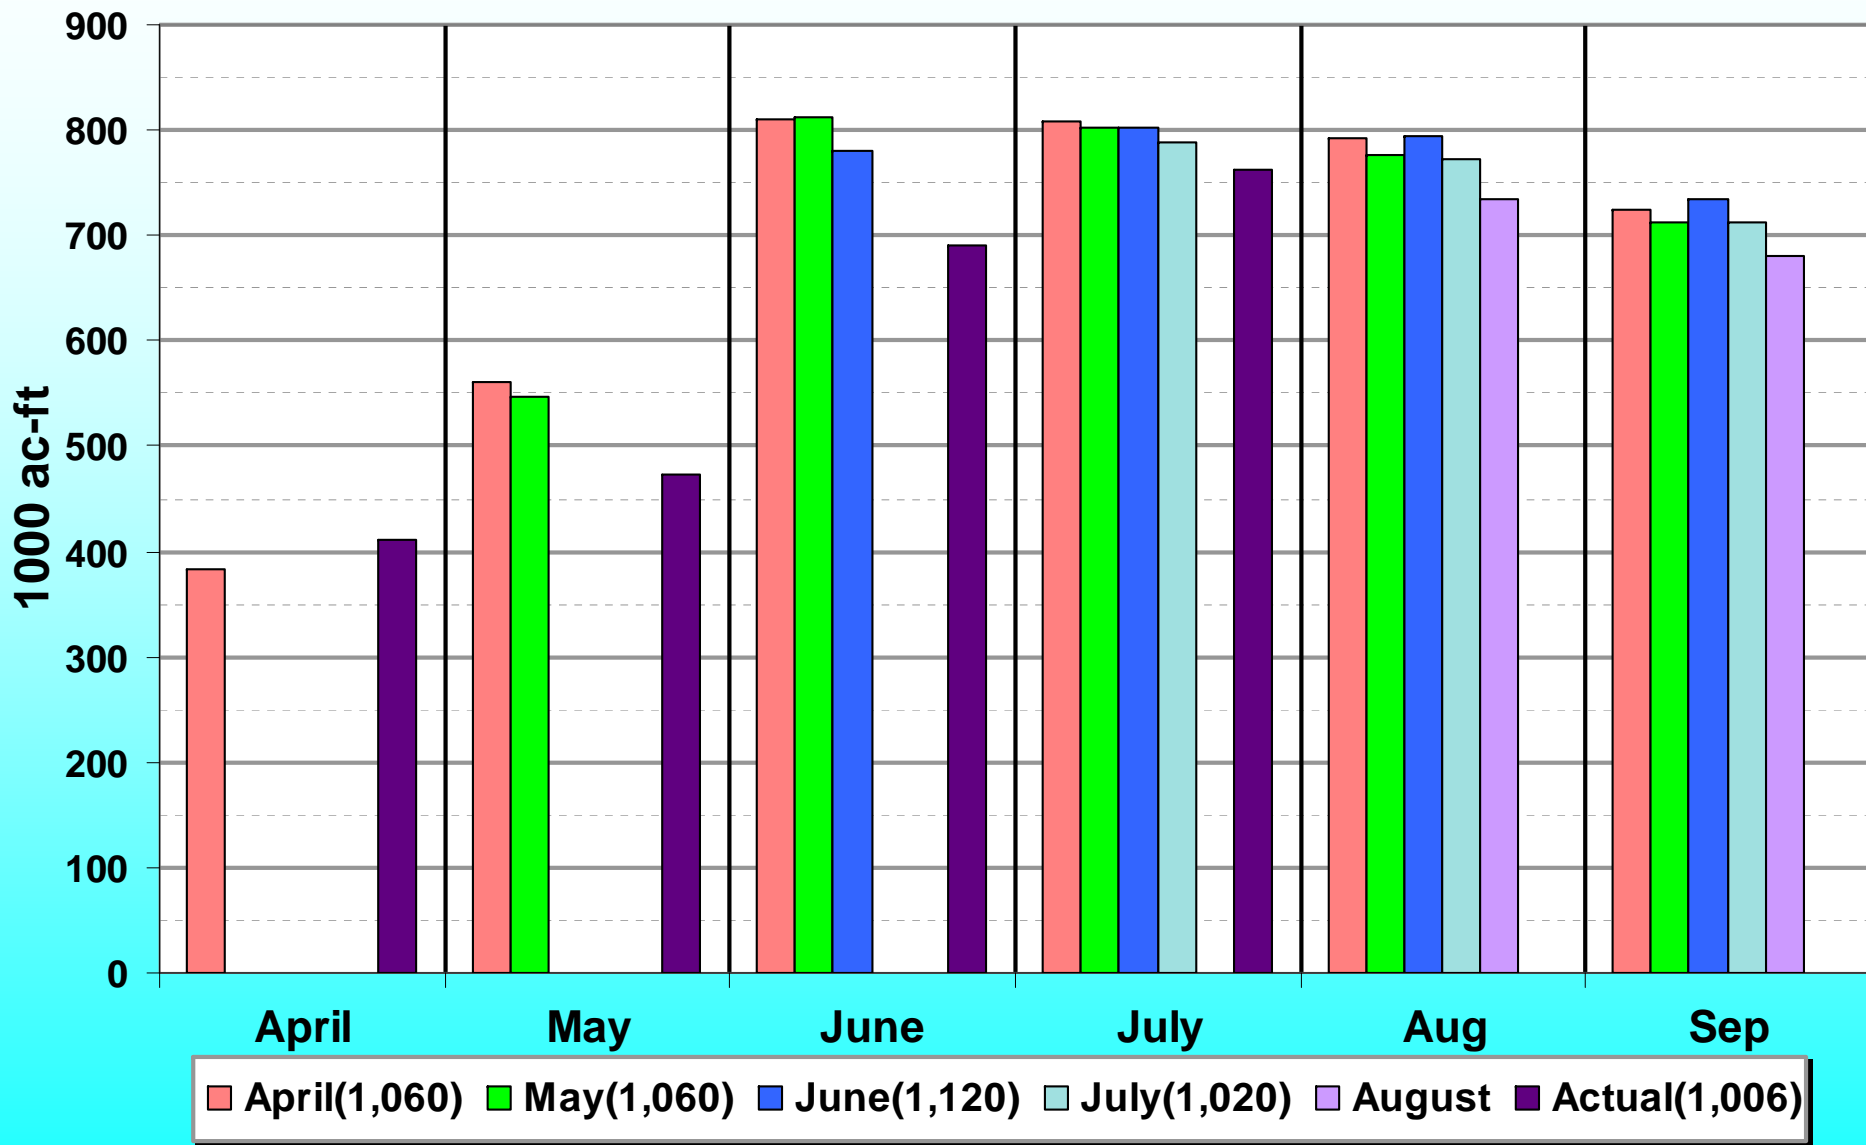

Blue Mesa Reservoir

April - July Unregulated Inflow

Aspinall Unit Forecasted Unregulated Inflow

Blue Mesa Unregulated Monthly Inflow

(with total Apr-July Blue Mesa inflow 1000 ac-ft)

Blue Mesa EOM Content

(with total Apr-July Blue Mesa inflow 1000 ac-ft)

Crystal Reservoir Release

(with total Apr-July Blue Mesa inflow 1000 ac-ft)

Black Canyon Flow

(with total Apr-July Blue Mesa inflow 1000 ac-ft)

April - August 2008

April - August 2008 Blue Mesa Comparison with Long Term Average

Data Current as of:
08/25/2008

Gunnison River Basin, CO

Unregulated Blue Mesa Inflow

Monthly Average

Blue Mesa Content

End of Month

Crystal Release Monthly Average

Black Canyon Monthly Average