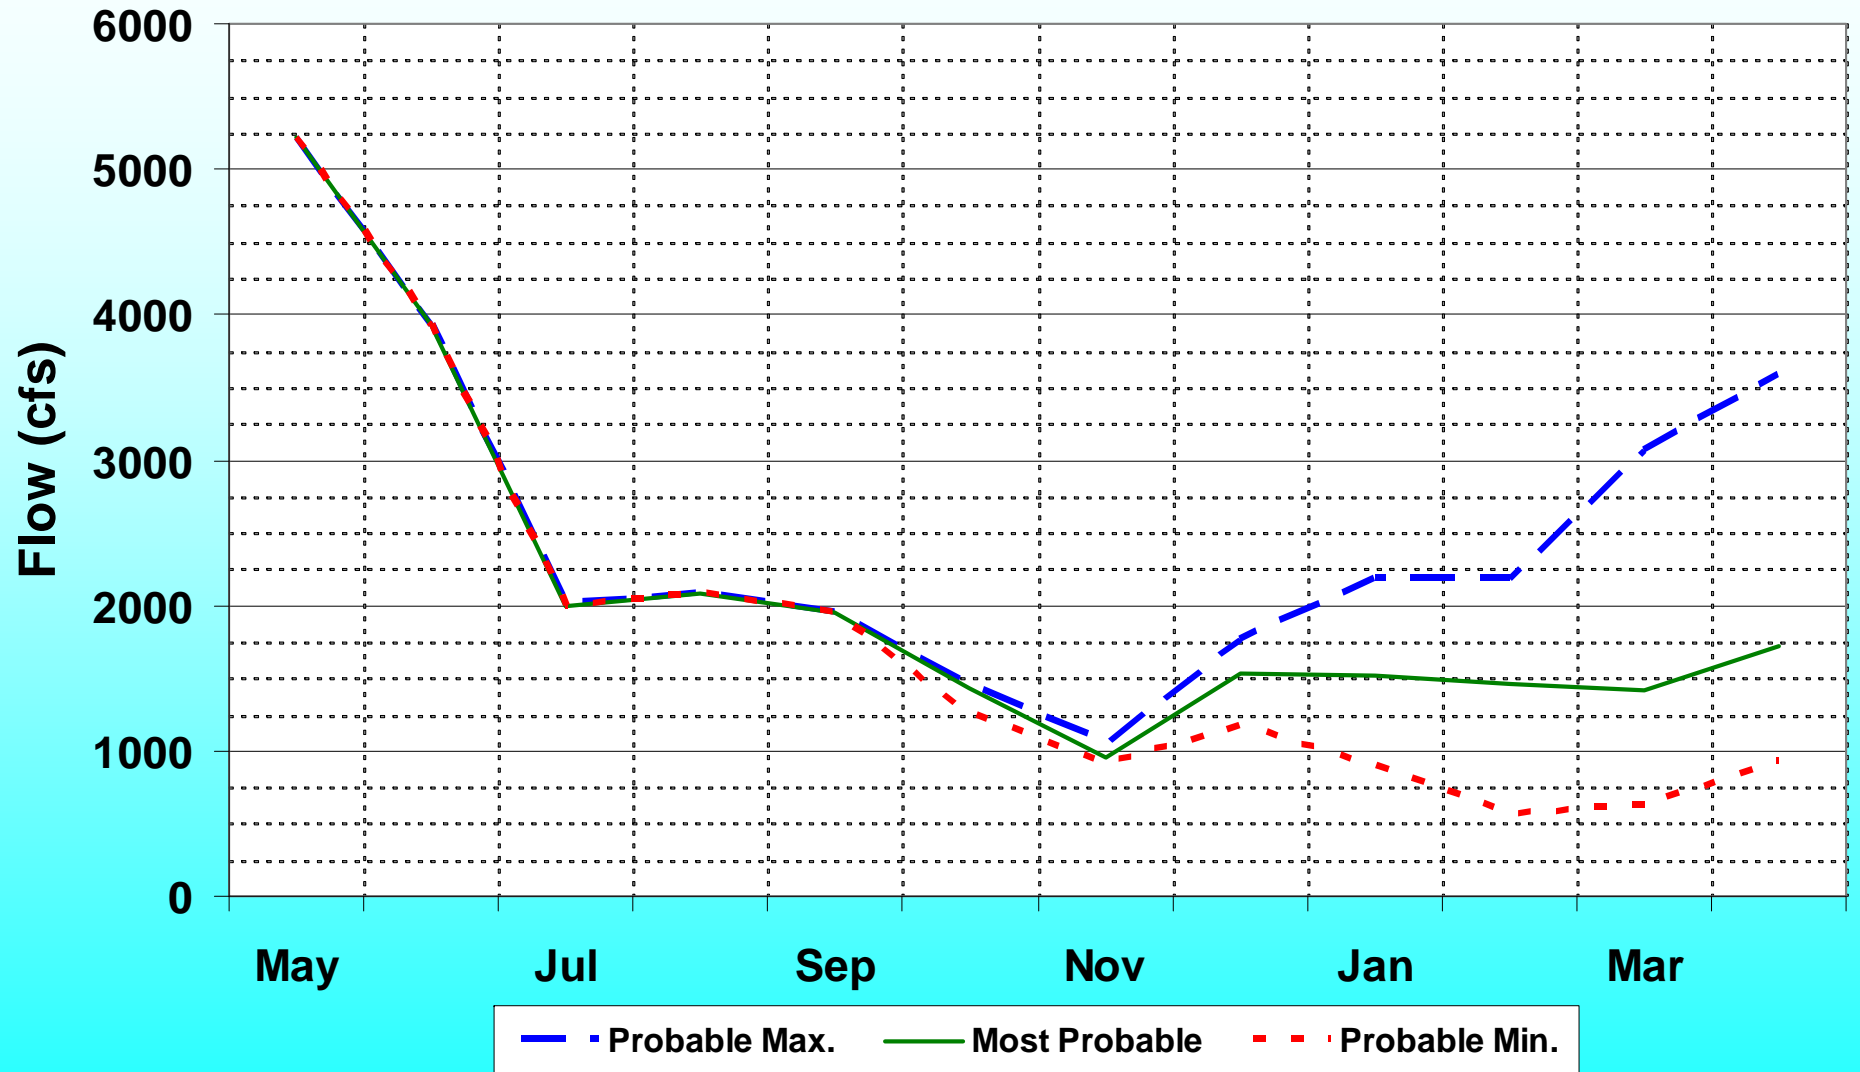

Data Current as of:
08/25/2008

Gunnison River Basin, CO

Unregulated Blue Mesa Inflow

Monthly Average

Blue Mesa Content

End of Month

Crystal Release Monthly Average

Black Canyon Monthly Average