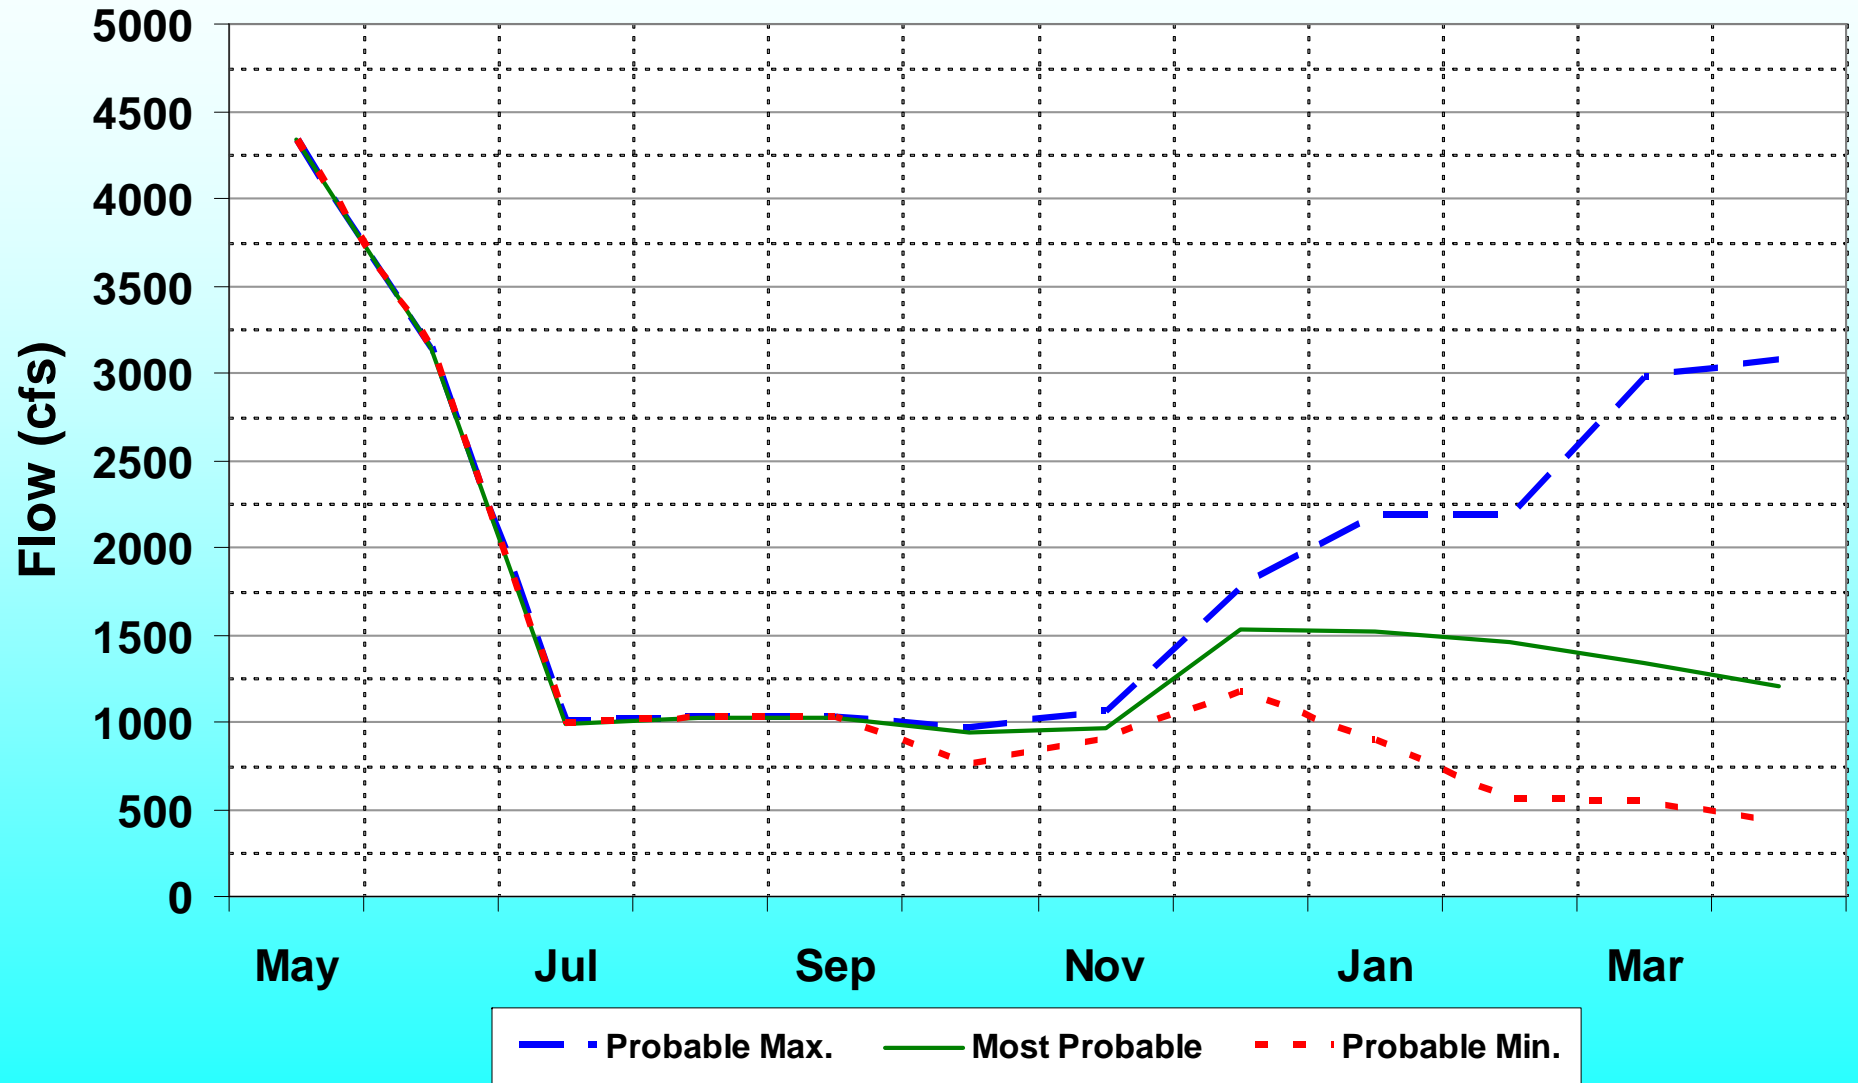

Data Current as of:
08/25/2008

Gunnison River Basin, CO

Unregulated Blue Mesa Inflow

Monthly Average

Blue Mesa Content

End of Month

Crystal Release Monthly Average

Black Canyon Monthly Average