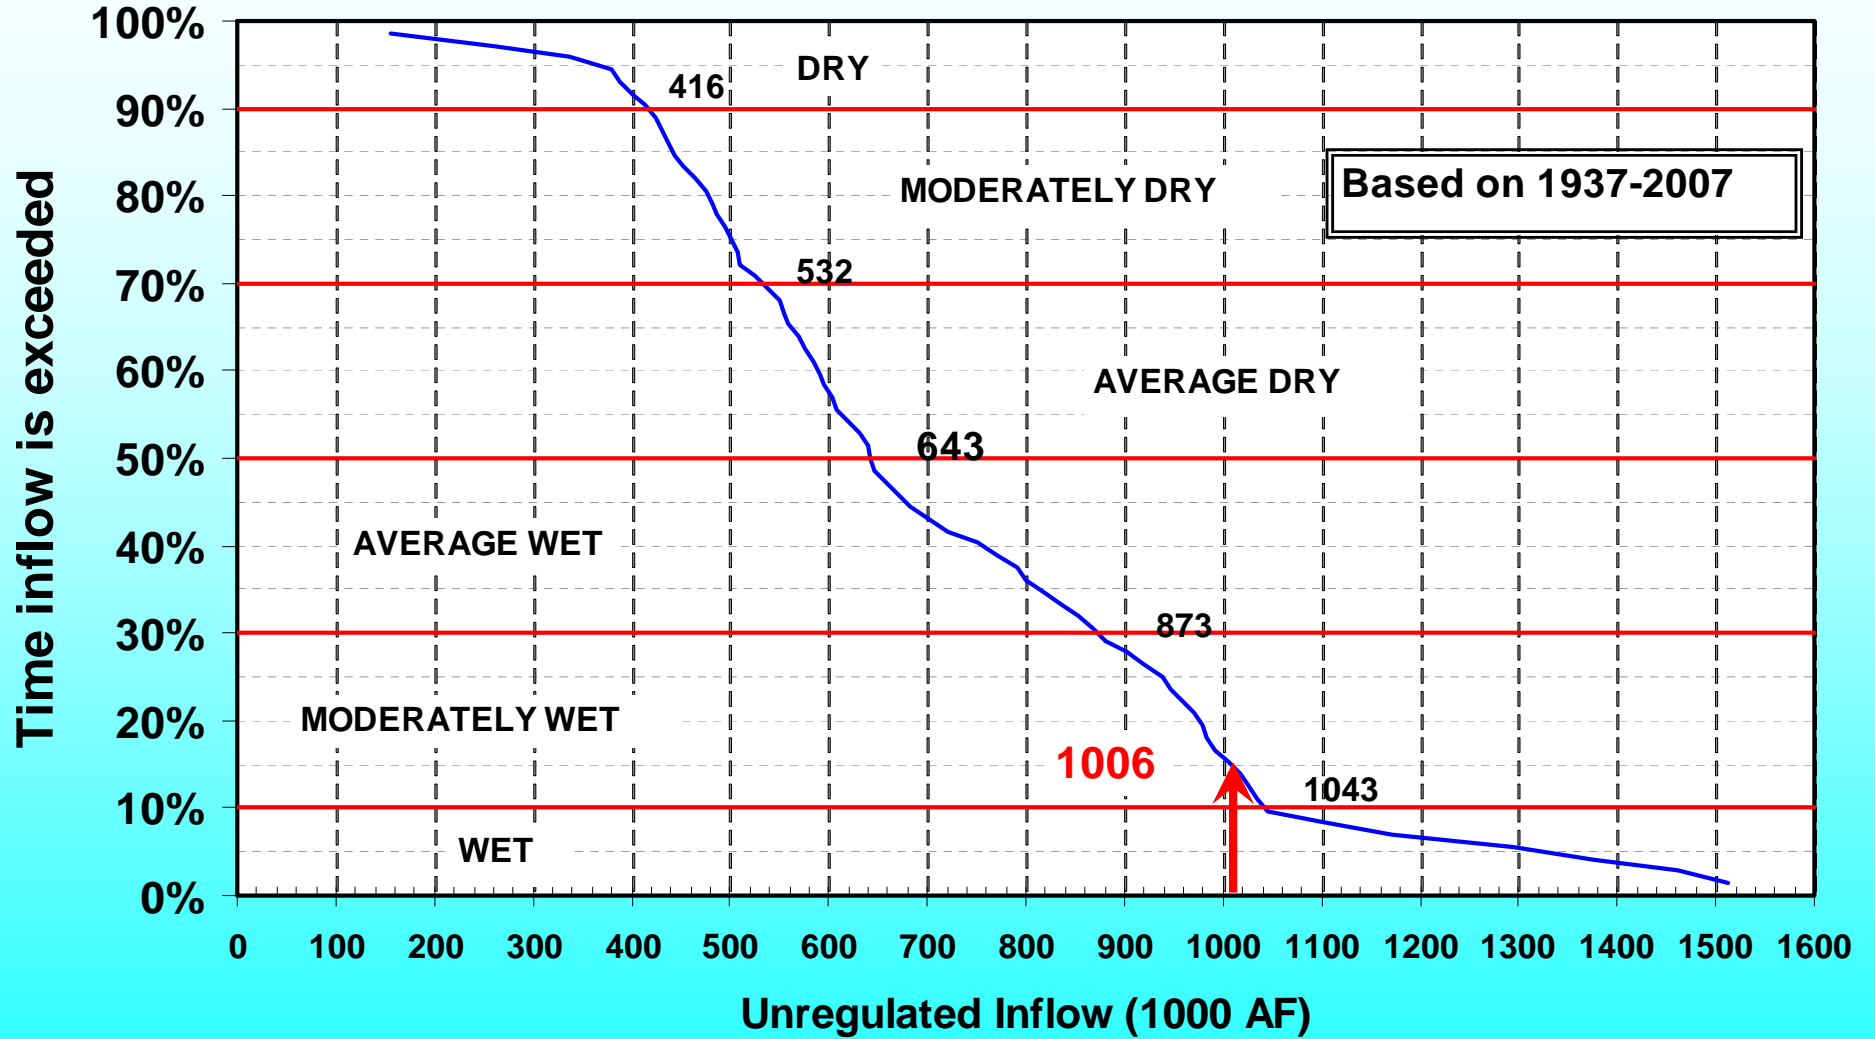

Blue Mesa Reservoir

April - July Unregulated Inflow

Aspinall Unit Forecasted Unregulated Inflow

Blue Mesa Unregulated Monthly Inflow

(with total Apr-July Blue Mesa inflow 1000 ac-ft)

Blue Mesa EOM Content

(with total Apr-July Blue Mesa inflow 1000 ac-ft)

Crystal Reservoir Release

(with total Apr-July Blue Mesa inflow 1000 ac-ft)

Black Canyon Flow

(with total Apr-July Blue Mesa inflow 1000 ac-ft)

April - August 2008

April - August 2008 Blue Mesa Comparison with Long Term Average