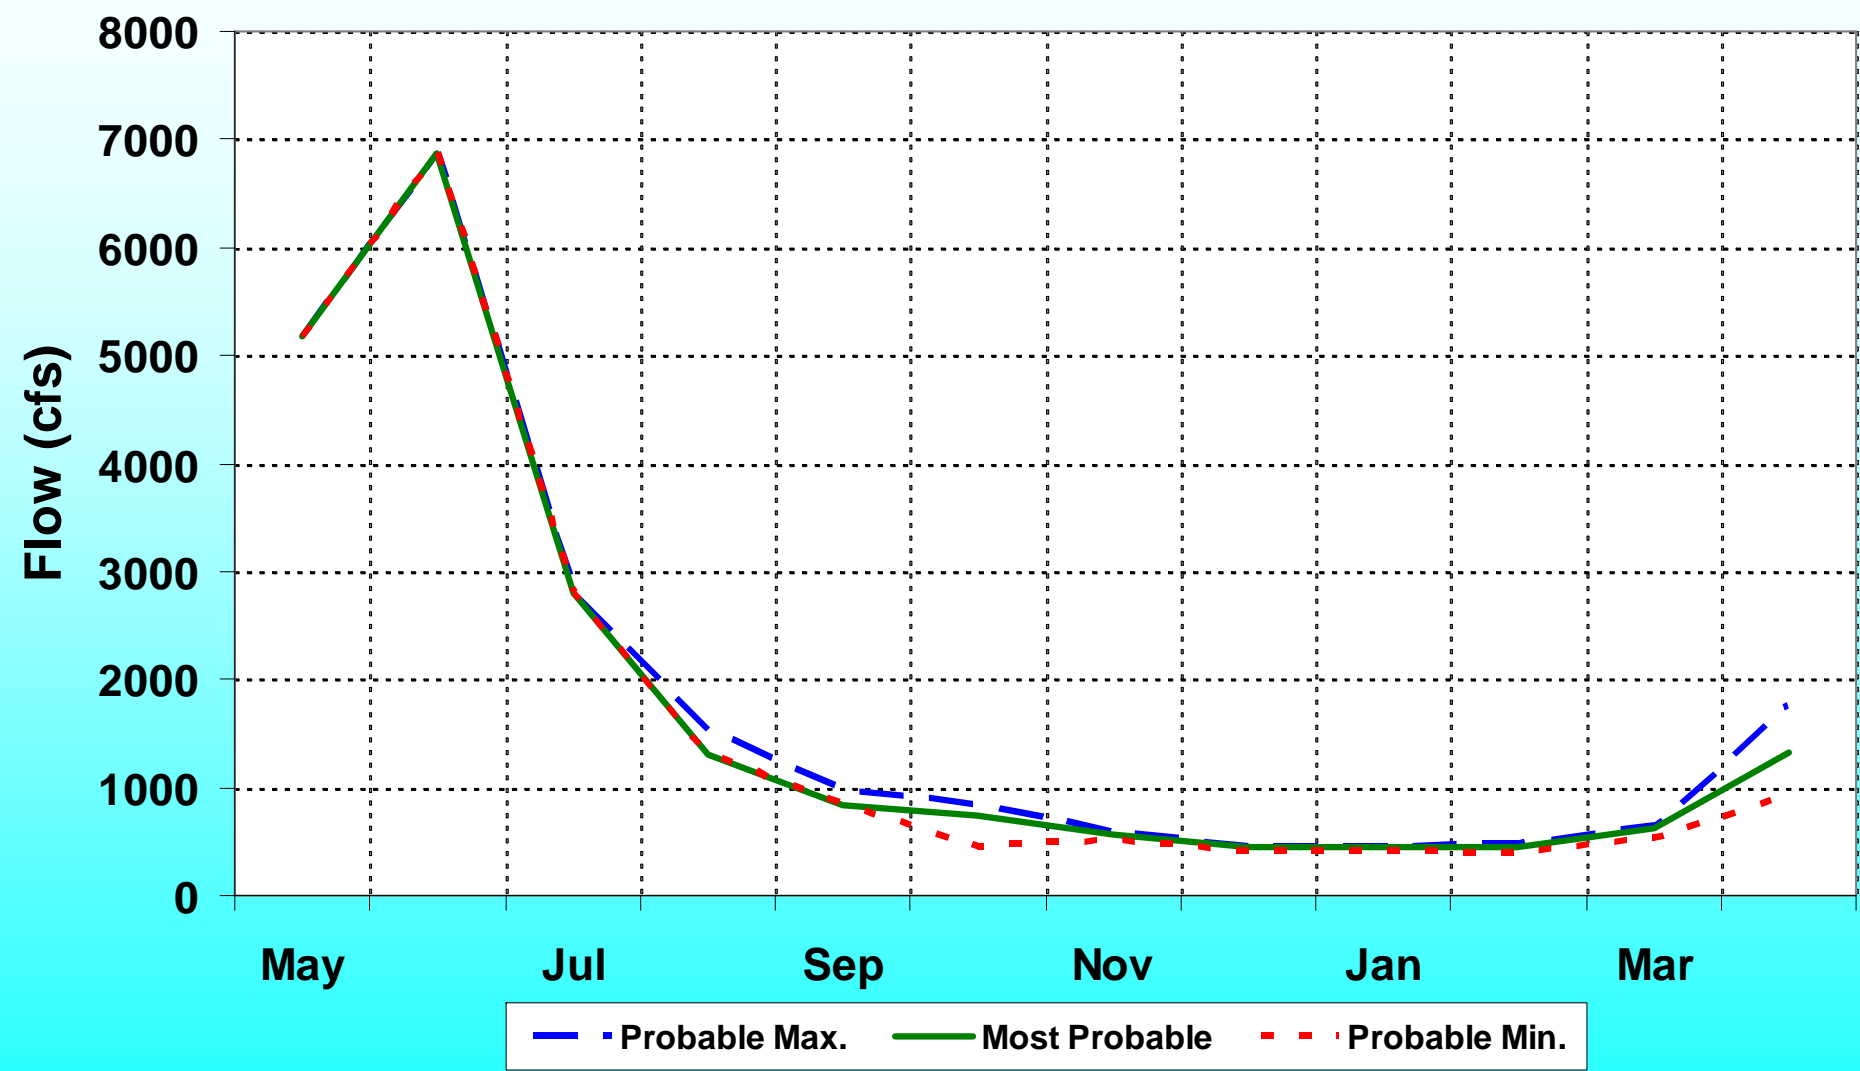

Unregulated Blue Mesa Inflow

Monthly Average