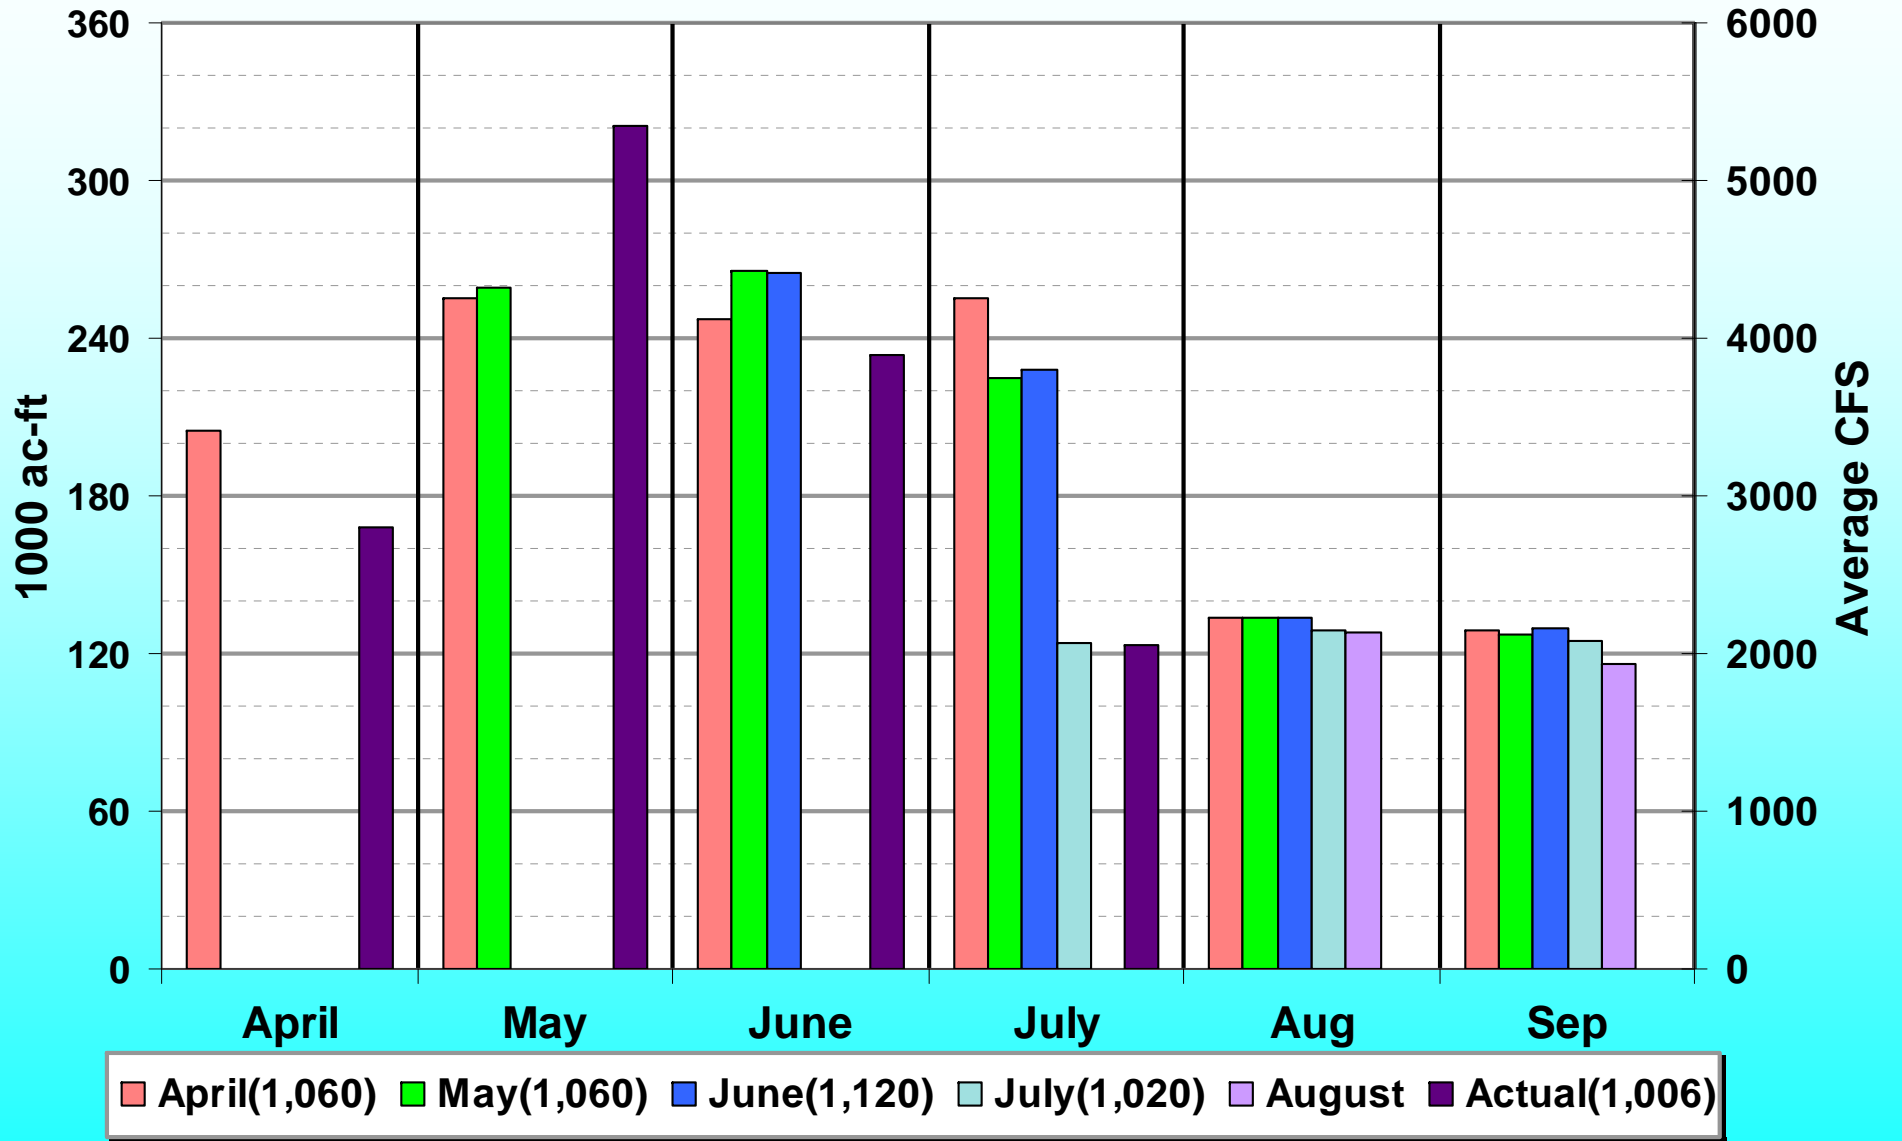

Blue Mesa Reservoir

April - July Unregulated Inflow

Aspinall Unit Forecasted Unregulated Inflow

Blue Mesa Unregulated Monthly Inflow

(with total Apr-July Blue Mesa inflow 1000 ac-ft)

Blue Mesa EOM Content

(with total Apr-July Blue Mesa inflow 1000 ac-ft)

Crystal Reservoir Release

(with total Apr-July Blue Mesa inflow 1000 ac-ft)

Black Canyon Flow

(with total Apr-July Blue Mesa inflow 1000 ac-ft)

April - August 2008

April - August 2008 Blue Mesa Comparison with Long Term Average