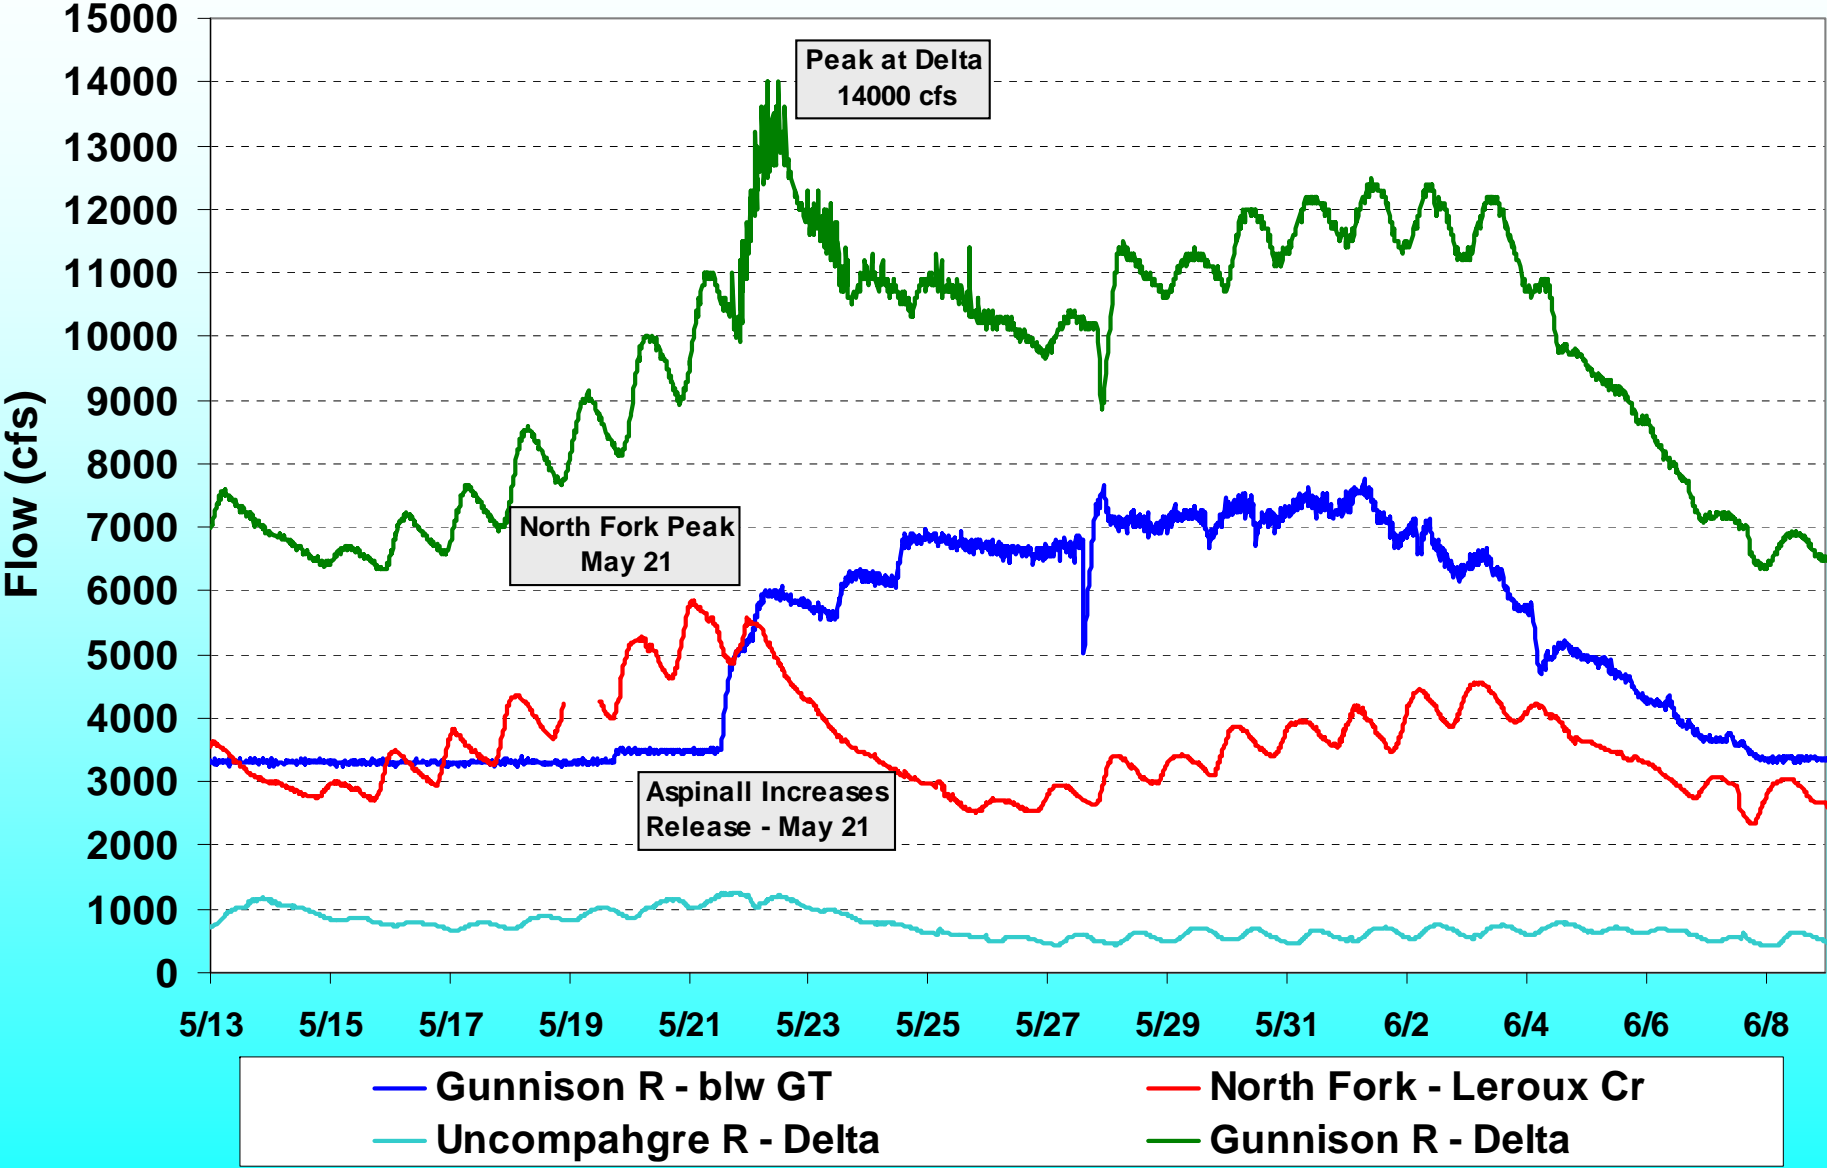

Crystal Reservoir Release

(with total Apr-July Blue Mesa inflow 1000 ac-ft)

Black Canyon Flow

(with total Apr-July Blue Mesa inflow 1000 ac-ft)

April - August 2008

April - August 2008 Blue Mesa Comparison with Long Term Average

Data Current as of:
08/25/2008

Gunnison River Basin, CO

Unregulated Blue Mesa Inflow

Monthly Average

Blue Mesa Content

End of Month

Crystal Release Monthly Average

Black Canyon Monthly Average

Gunnison River @ Delta

Gunnison River @ Whitewater