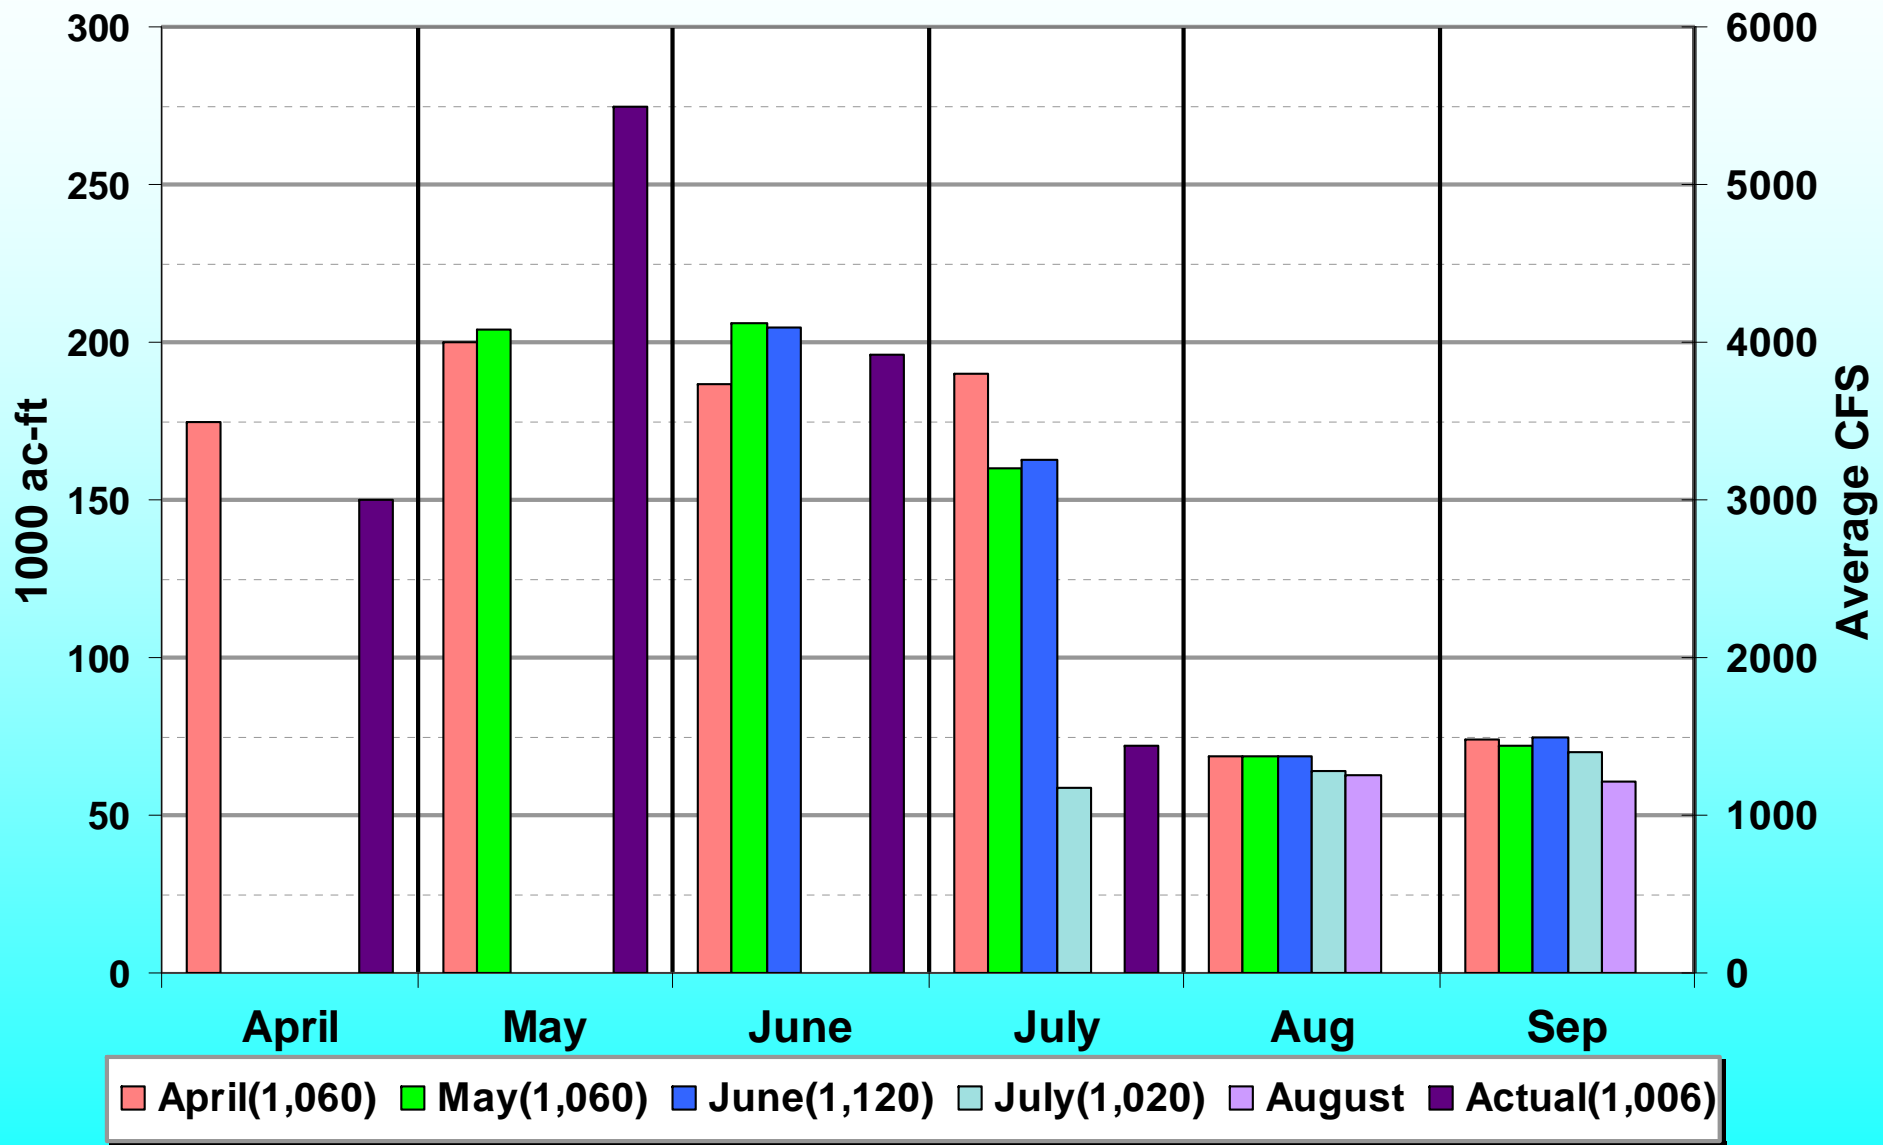

Blue Mesa Reservoir

April - July Unregulated Inflow

Aspinall Unit Forecasted Unregulated Inflow

Blue Mesa Unregulated Monthly Inflow

(with total Apr-July Blue Mesa inflow 1000 ac-ft)

Blue Mesa EOM Content

(with total Apr-July Blue Mesa inflow 1000 ac-ft)

Crystal Reservoir Release

(with total Apr-July Blue Mesa inflow 1000 ac-ft)

Black Canyon Flow

(with total Apr-July Blue Mesa inflow 1000 ac-ft)

April - August 2008

April - August 2008 Blue Mesa Comparison with Long Term Average