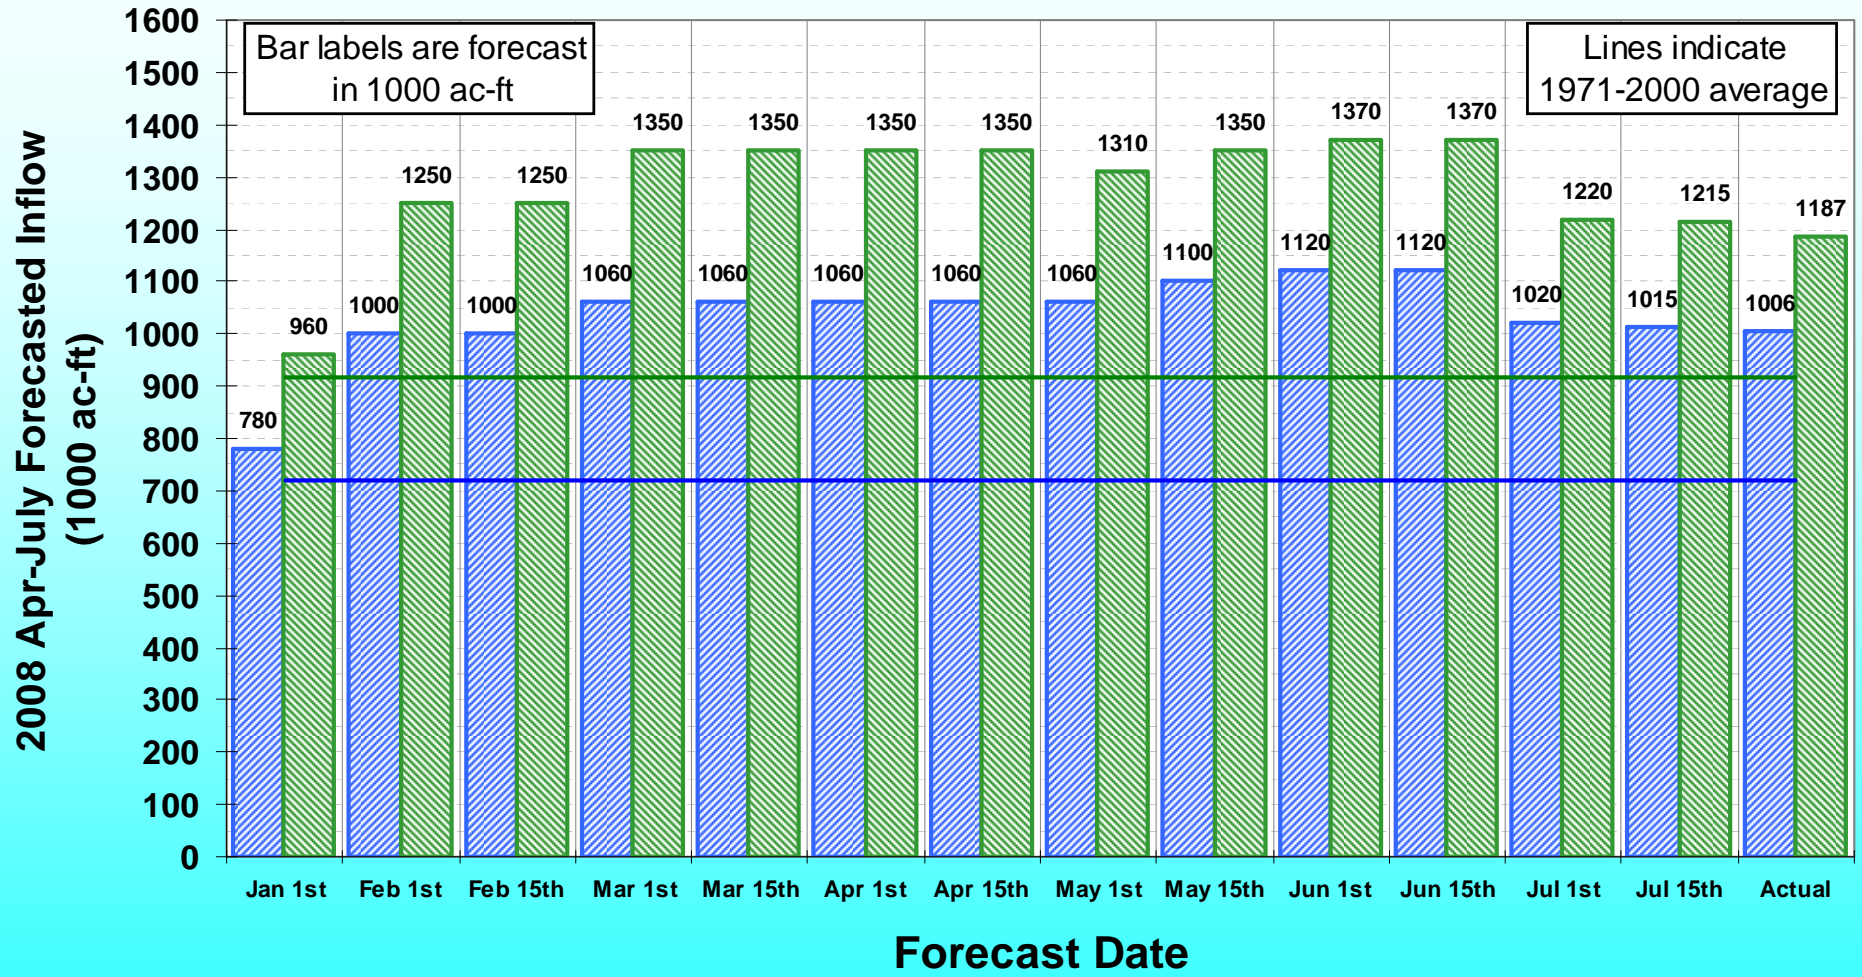

Blue Mesa Reservoir

April - July Unregulated Inflow

Aspinall Unit Forecasted Unregulated Inflow

Blue Mesa Unregulated Monthly Inflow

(with total Apr-July Blue Mesa inflow 1000 ac-ft)

Blue Mesa EOM Content

(with total Apr-July Blue Mesa inflow 1000 ac-ft)

Crystal Reservoir Release

(with total Apr-July Blue Mesa inflow 1000 ac-ft)

Black Canyon Flow

(with total Apr-July Blue Mesa inflow 1000 ac-ft)

April - August 2008

April - August 2008 Blue Mesa Comparison with Long Term Average