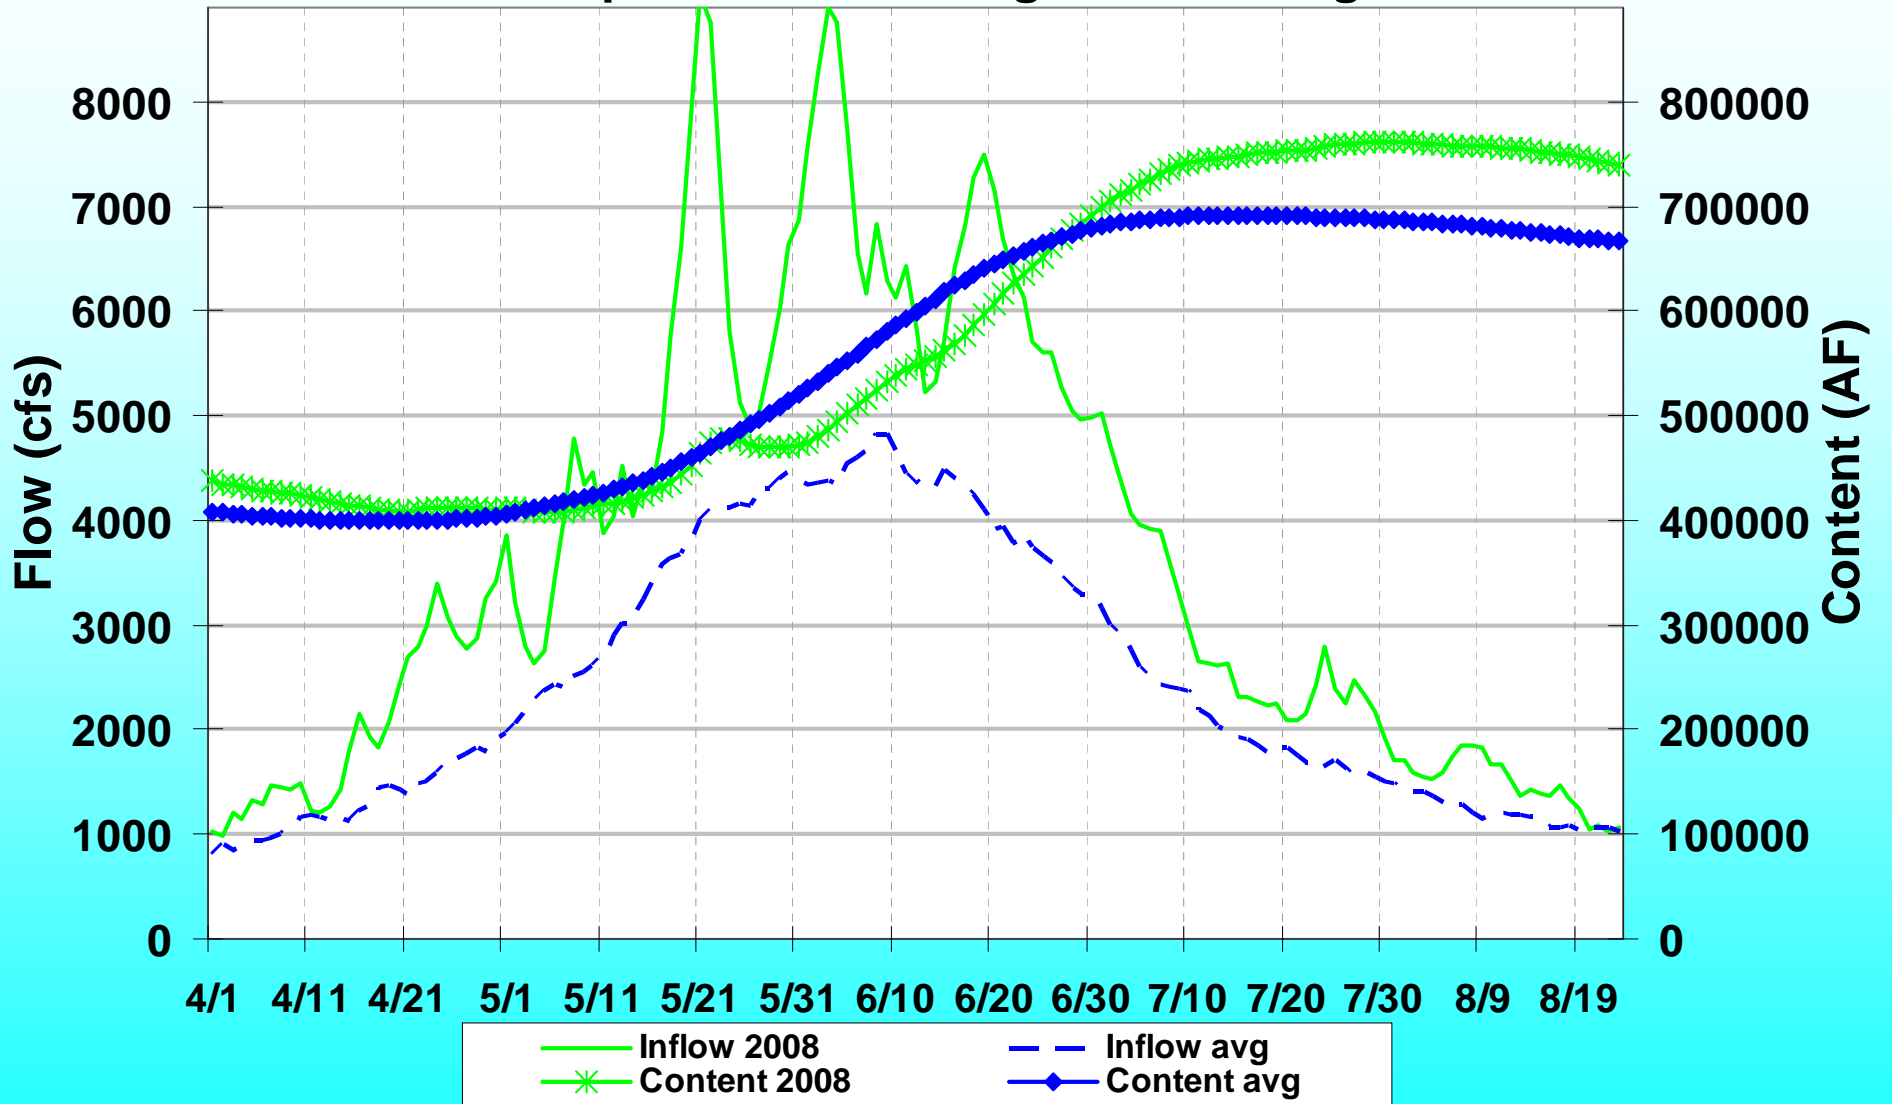

Blue Mesa Reservoir

April - July Unregulated Inflow

Aspinall Unit Forecasted Unregulated Inflow

Blue Mesa Unregulated Monthly Inflow

(with total Apr-July Blue Mesa inflow 1000 ac-ft)

Blue Mesa EOM Content

(with total Apr-July Blue Mesa inflow 1000 ac-ft)

Crystal Reservoir Release

(with total Apr-July Blue Mesa inflow 1000 ac-ft)

Black Canyon Flow

(with total Apr-July Blue Mesa inflow 1000 ac-ft)

April - August 2008

April - August 2008 Blue Mesa Comparison with Long Term Average

Data Current as of:
08/25/2008

Gunnison River Basin, CO

Unregulated Blue Mesa Inflow

Monthly Average

Blue Mesa Content

End of Month

Crystal Release Monthly Average

Black Canyon Monthly Average