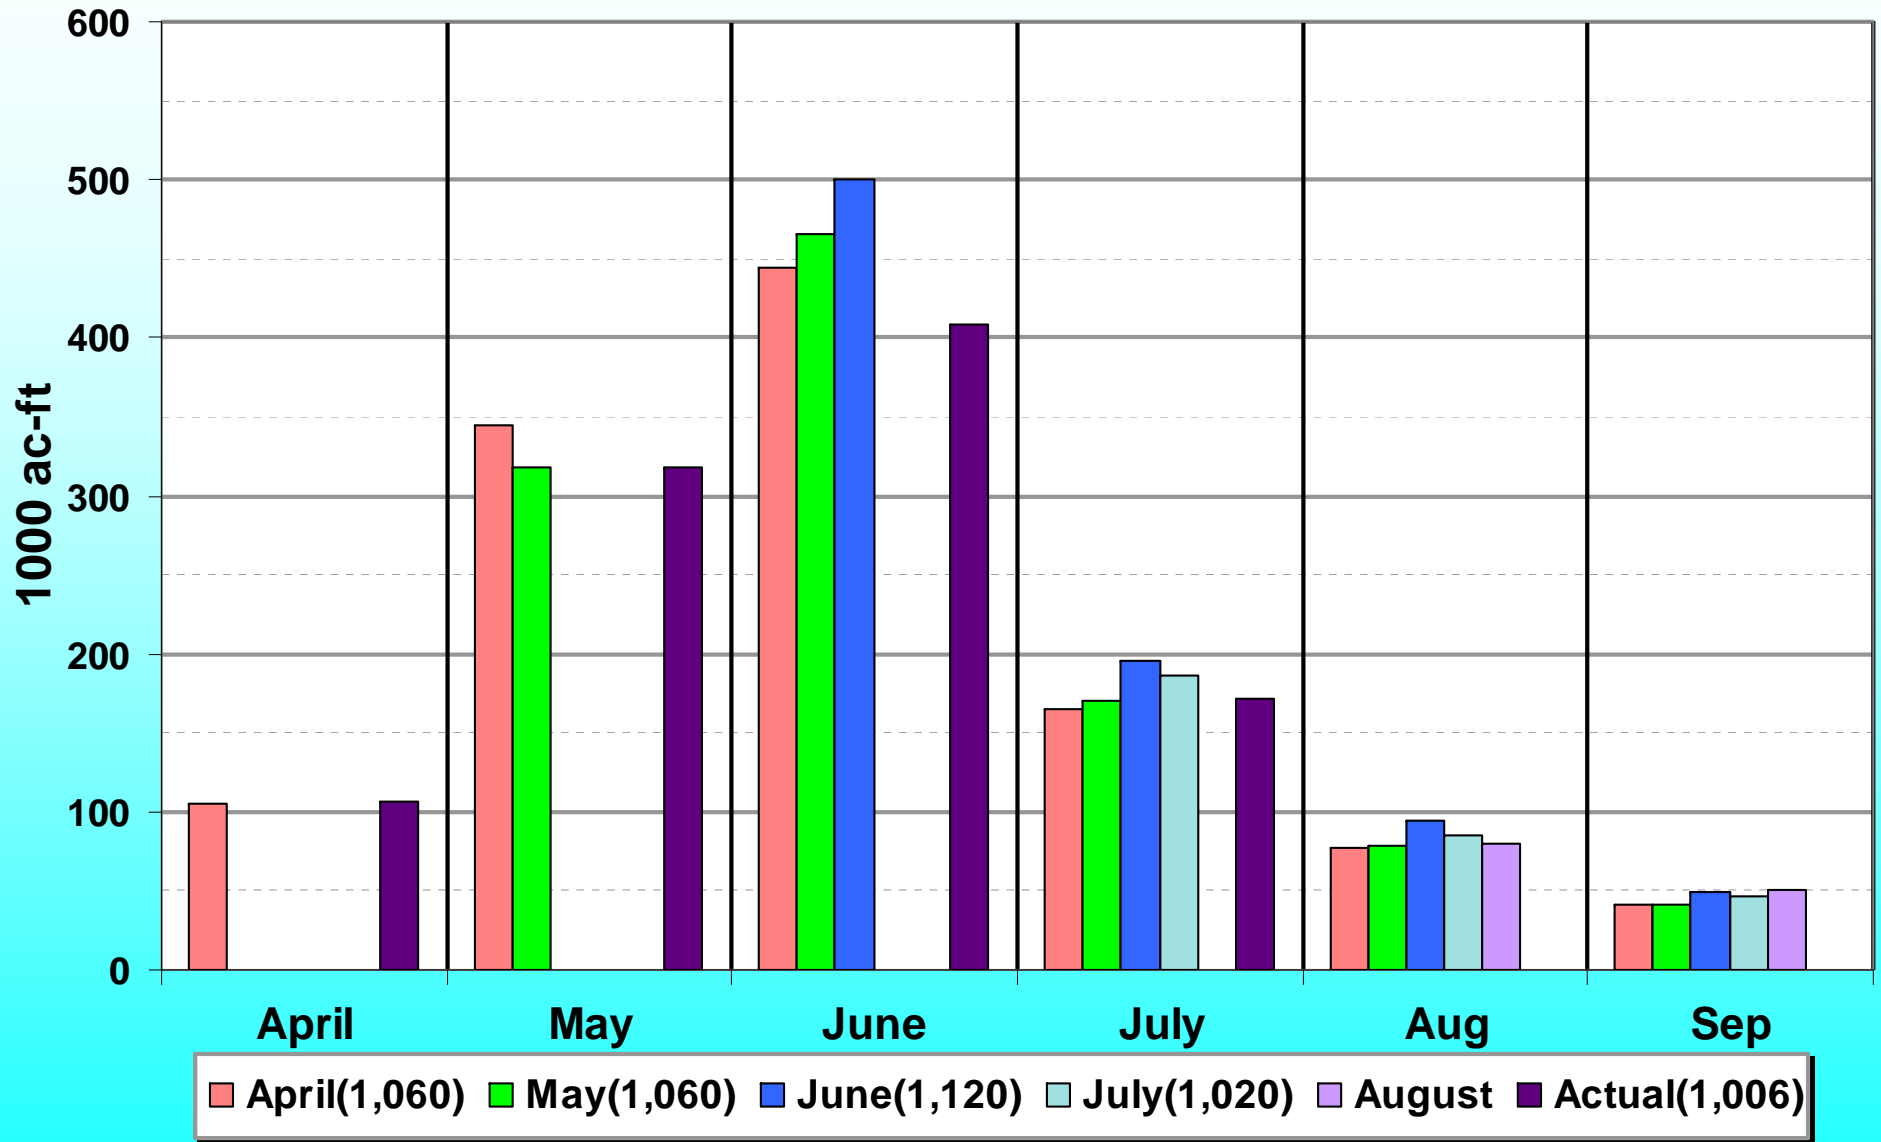

Blue Mesa Reservoir

April - July Unregulated Inflow

Aspinall Unit Forecasted Unregulated Inflow

Blue Mesa Unregulated Monthly Inflow

(with total Apr-July Blue Mesa inflow 1000 ac-ft)

Blue Mesa EOM Content

(with total Apr-July Blue Mesa inflow 1000 ac-ft)

Crystal Reservoir Release

(with total Apr-July Blue Mesa inflow 1000 ac-ft)

Black Canyon Flow

(with total Apr-July Blue Mesa inflow 1000 ac-ft)

April - August 2008

April - August 2008 Blue Mesa Comparison with Long Term Average