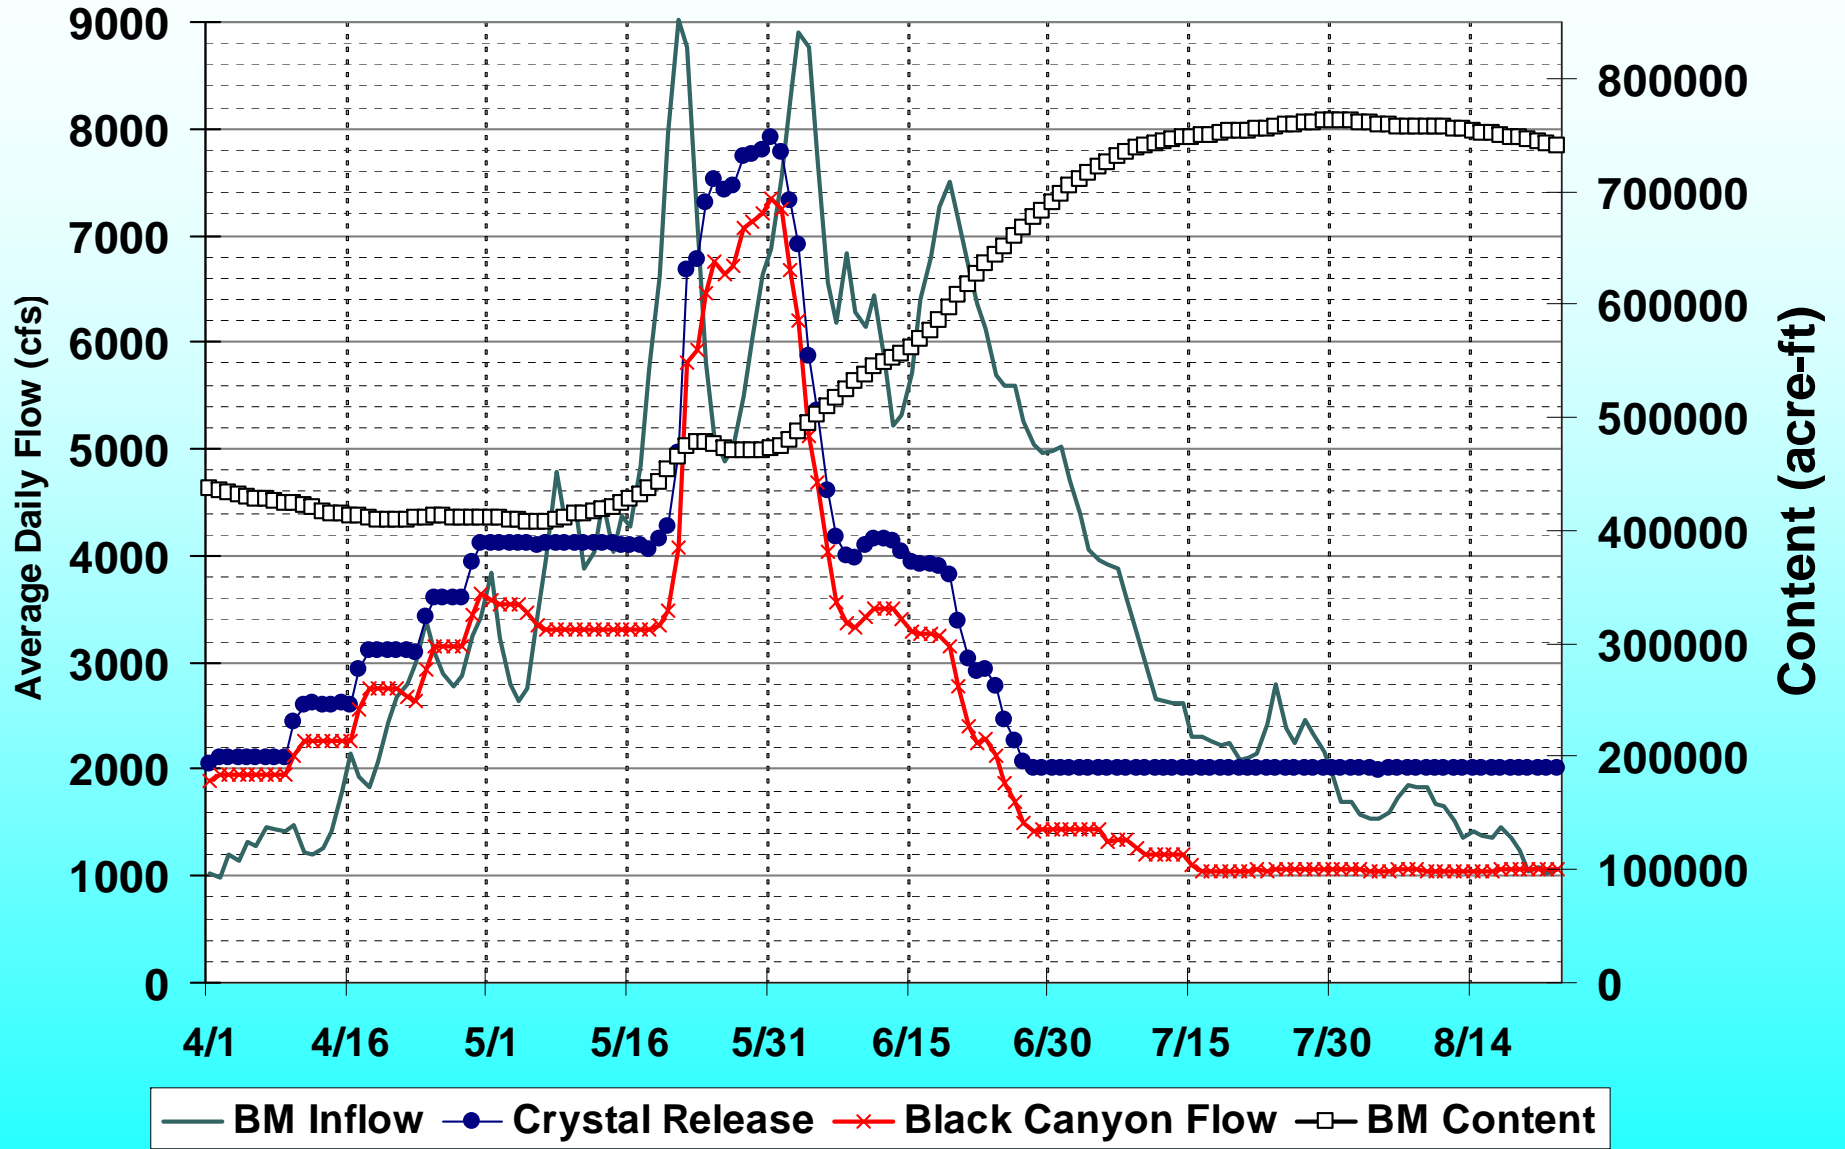

Blue Mesa Reservoir

April - July Unregulated Inflow

Aspinall Unit Forecasted Unregulated Inflow

Blue Mesa Unregulated Monthly Inflow

(with total Apr-July Blue Mesa inflow 1000 ac-ft)

Blue Mesa EOM Content

(with total Apr-July Blue Mesa inflow 1000 ac-ft)

Crystal Reservoir Release

(with total Apr-July Blue Mesa inflow 1000 ac-ft)

Black Canyon Flow

(with total Apr-July Blue Mesa inflow 1000 ac-ft)

April - August 2008

April - August 2008 Blue Mesa Comparison with Long Term Average

Data Current as of:
08/25/2008

Gunnison River Basin, CO

Unregulated Blue Mesa Inflow

Monthly Average

Blue Mesa Content

End of Month

Crystal Release Monthly Average

Black Canyon Monthly Average