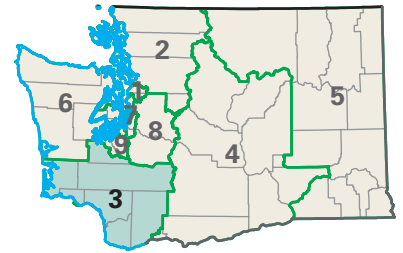

Congressional District 3

3 Congressional District
Lewis County

Washington (9 Districts)