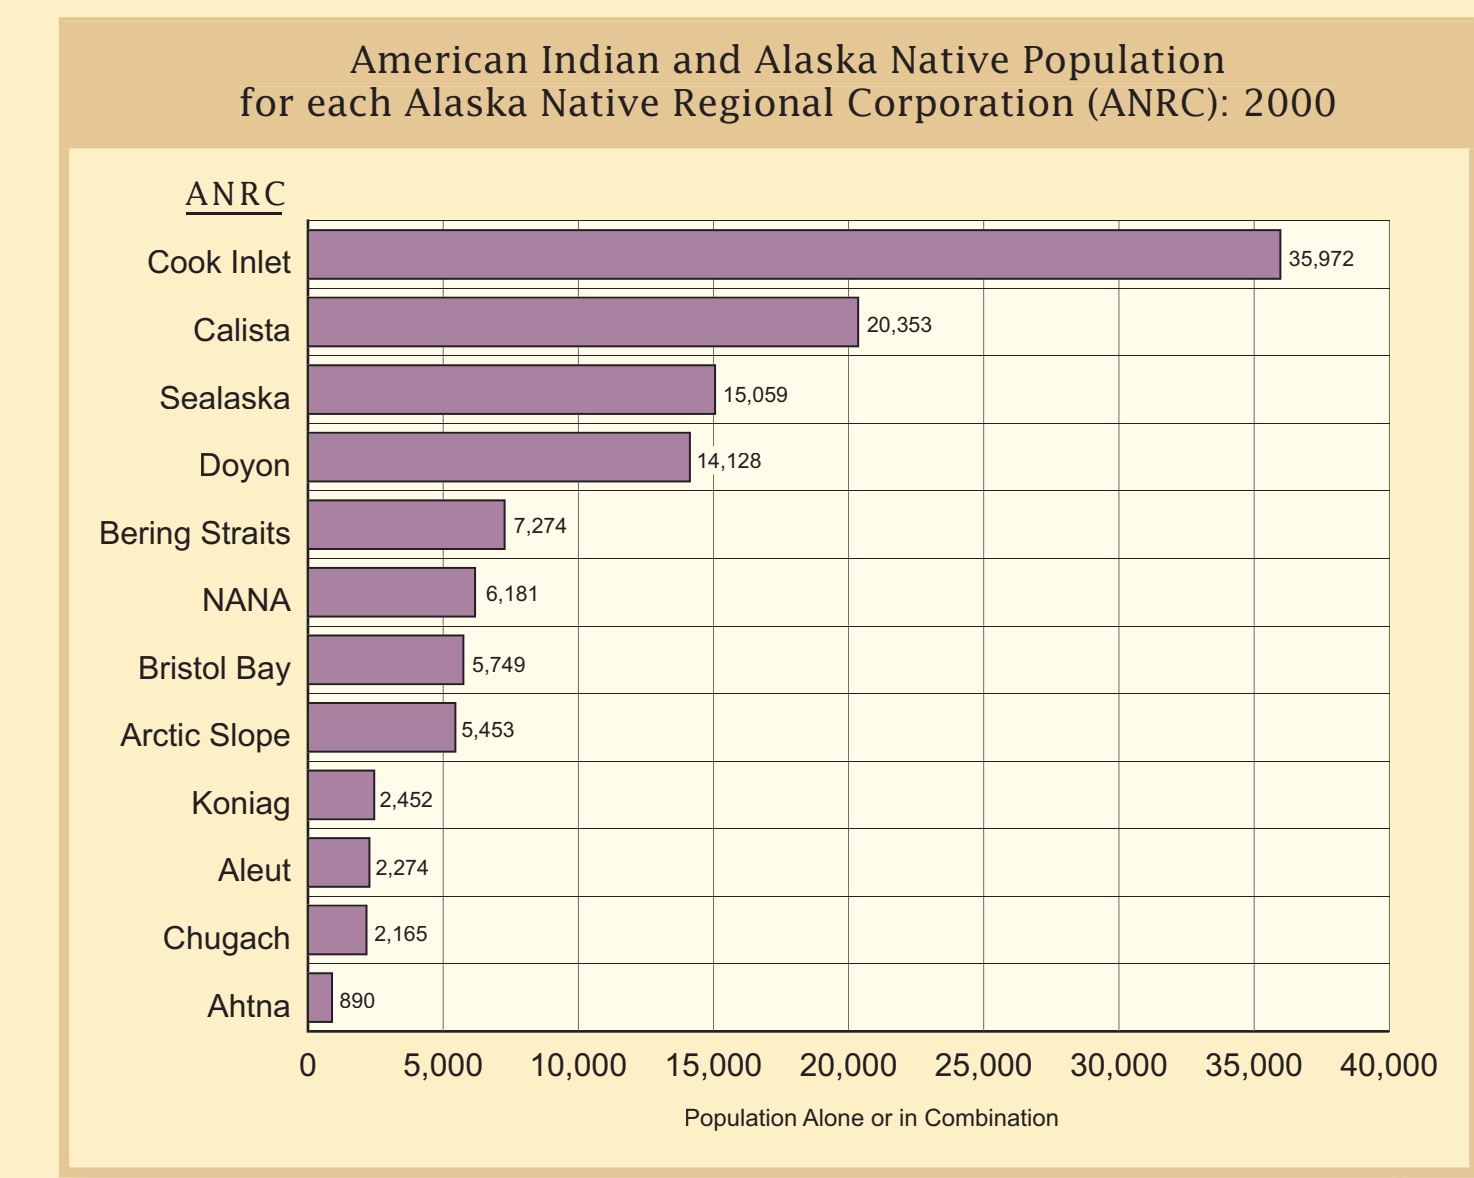

American Indians and Alaska Natives in Alaska

RUSSIA

CANADA

Arctic Ocean

Bering Sea

Gulf of Alaska