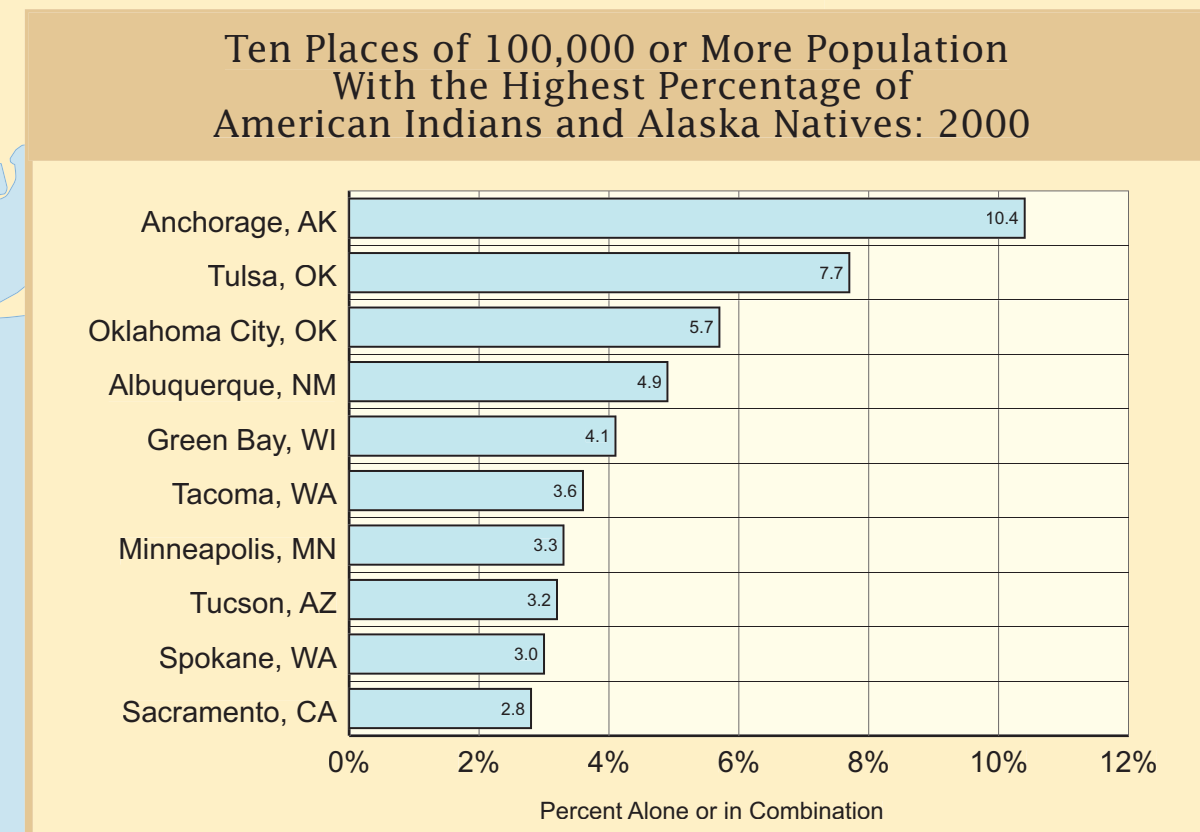

American Indians and Alaska Natives in Alaska

RUSSIA

CANADA

Arctic Ocean

Bering Sea

Gulf of Alaska