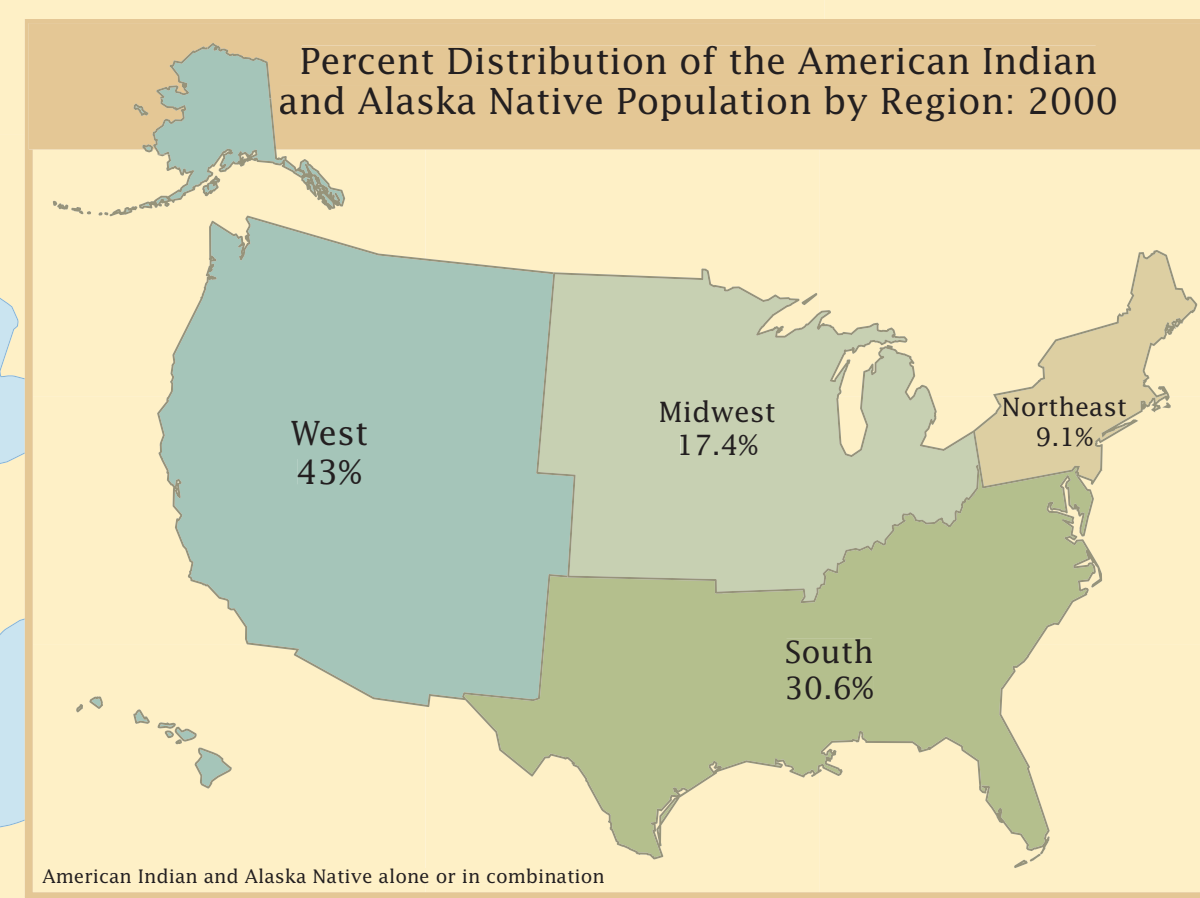

American Indians and Alaska Natives in Alaska

RUSSIA

CANADA

Arctic Ocean

Bering Sea

Gulf of Alaska