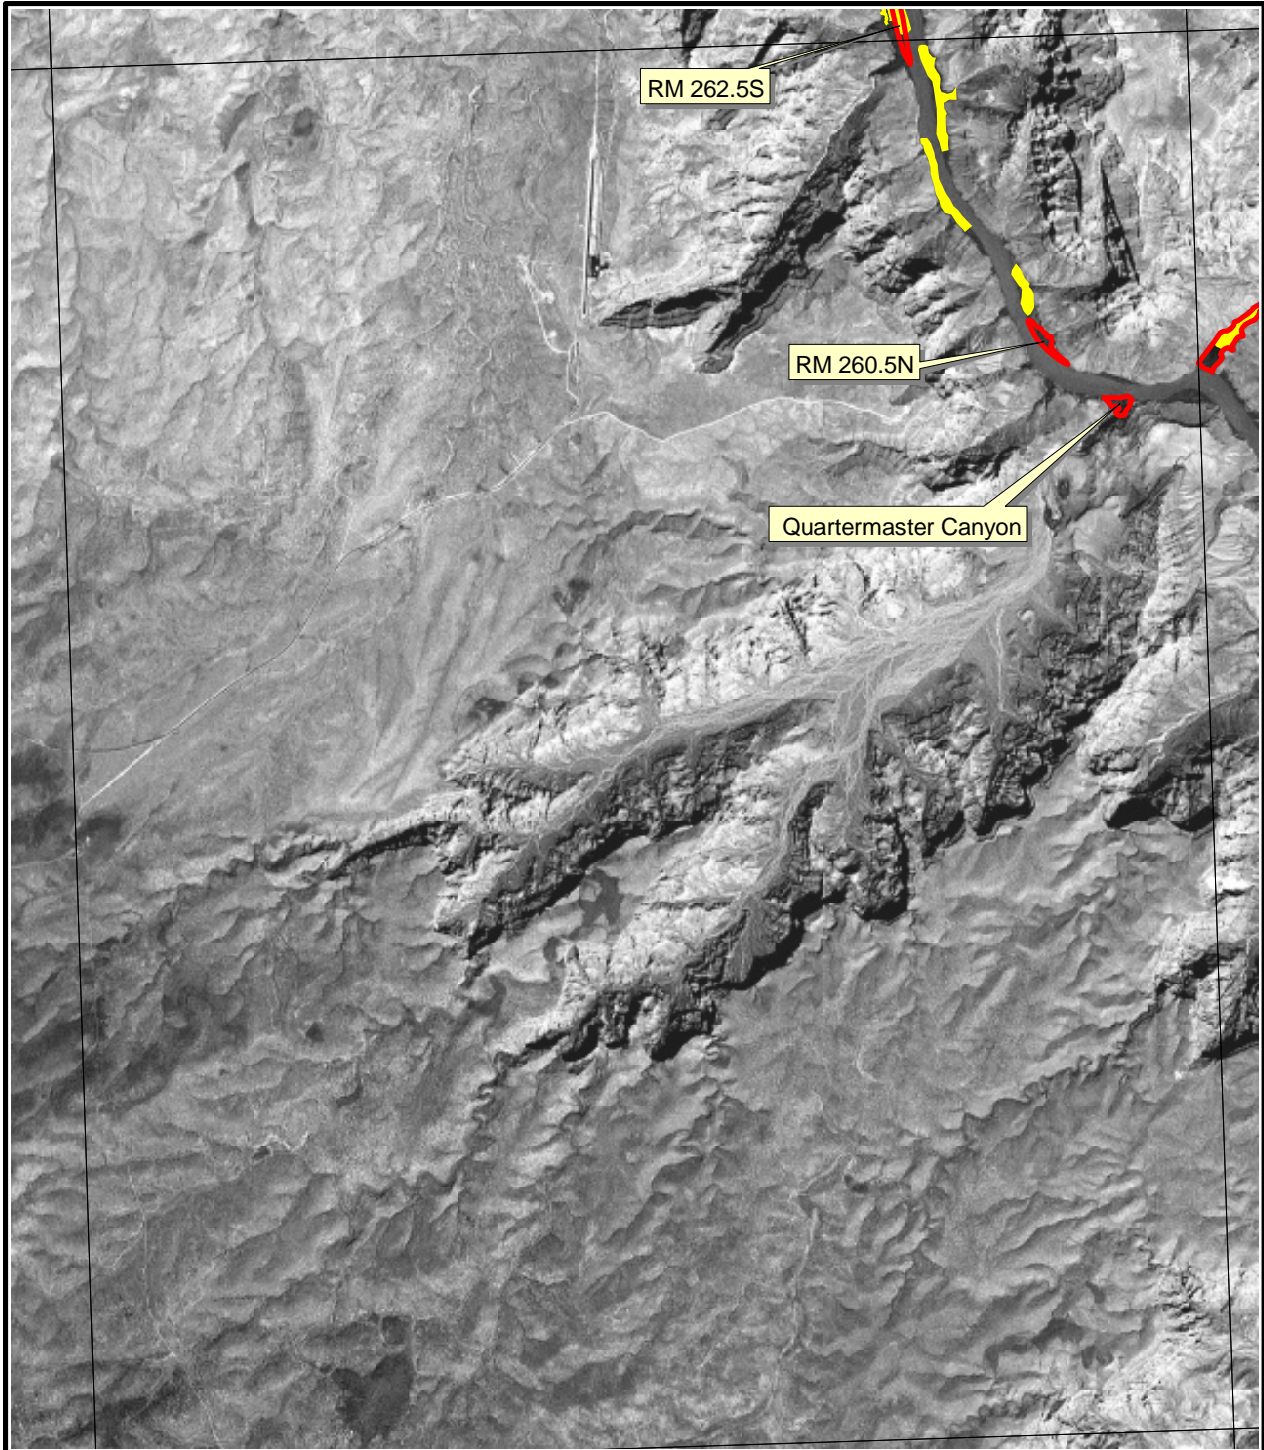

-  Historically Occupied
-  2003 Surveyed/Not Occupied
-  2003 Surveyed/Occupied

Devils Slide Rapids

**Quartermaster Canyon**

Project Location  
ARIZONA

-  Historically Occupied
-  2003 Surveyed/Not Occupied
-  2003 Surveyed/Occupied

1000 0 1000 Meters