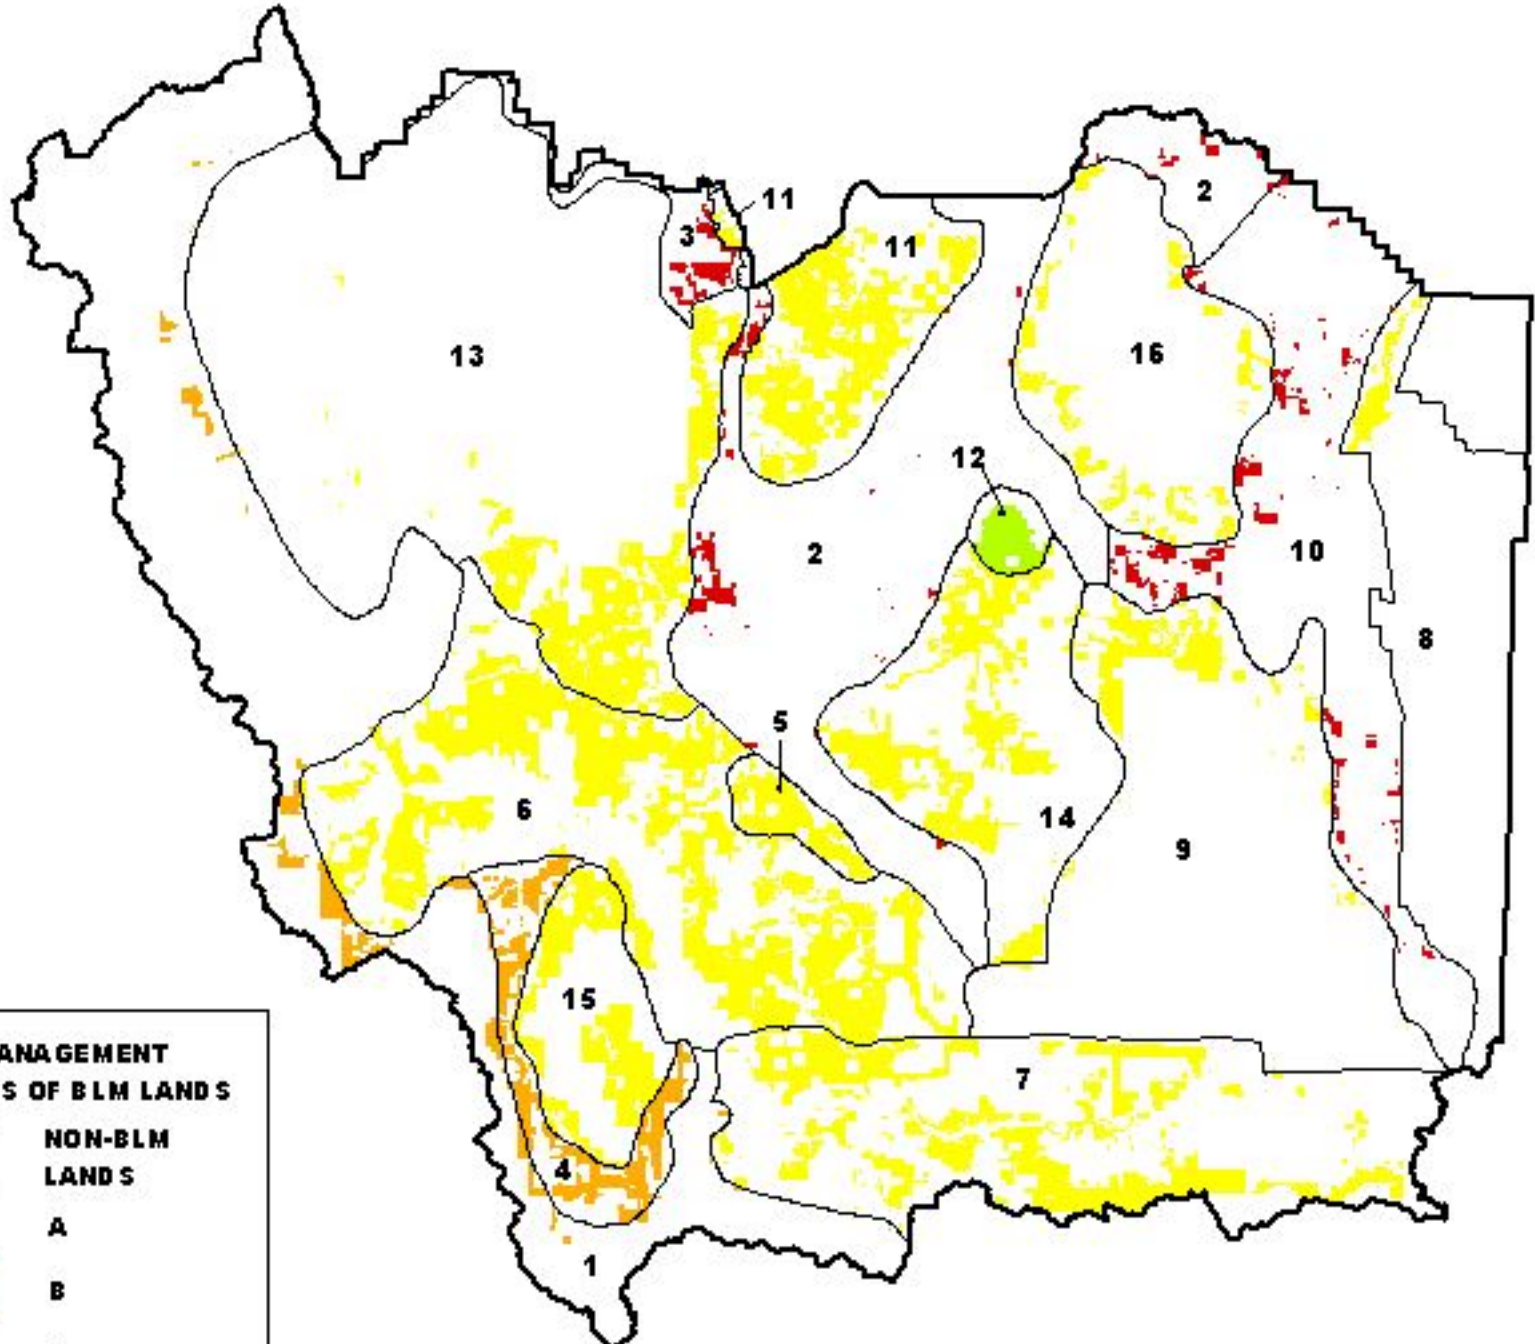

**Appendix A—Maps of Fire Management Zones
Under the Proposed Action**

MAP 3 FIRE MANAGEMENT ZONES AND CATEGORIES OF BLM LANDS (Billings Field Office)

MAP 4 FIRE MANAGEMENT ZONES AND CATEGORIES OF BLM LANDS (Butte Field Office)

FIRE MANAGEMENT ZONE AND CATEGORY

- 1 Absaroka Foothills -C-
- 2 Big Belt Mountains -C-
- 3 Big Hole River -C-
- 4 Blackfoot -C-
- 5 Boulder River -B-
- 6 Clancy-Marysville -C-
- 7 Elkhorn Mountains -C-
- 8 Fleecer Mountains -C-
- 9 McCartney-Rochester -C-
- 10 North Hills -B-
- 11 Pipestone -C-
- 12 Scratchgravel Hills -B-
- 13 Sleeping Giant-Sheep Creek -C-
- 14 Spokane Hills and North -B-
- 15 Three Forks -C-
- 16 Wise River Townsite -B-
- 17 Bozeman-Livingston
Scattered Tracts -A-

MAP 5 FIRE MANAGEMENT ZONES AND CATEGORIES OF BLM LANDS (Dillon Field Office) *

FIRE MANAGEMENT CATEGORIES OF BLM LANDS

	NON-BLM LANDS
	A
	B
	C
	D

FIRE MANAGEMENT ZONE AND CATEGORY

- 1 Beaverhead Mountains -B-
- 2 Beaverhead-Jefferson -A-
- 3 Big Hole River Corridor -C-
- 4 Big Sheep-Medicine Lodge -B-
- 5 Blacktail Mountains -C-
- 6 Blacktail-Horse Prairie -C-
- 7 Centennial -C-
- 8 East Madison -C-
- 9 Gravelly Mountains -C-
- 10 Madison Valley -A-
- 11 Mc Cartney-Rochester -C-
- 12 North Ruby's -D-
- 13 SE Foothills-Pioneers C-
- 14 Sweetwater-Ruby -C-
- 15 Tendency Mountains -C-
- 16 Tobacco Root Mountains -C-