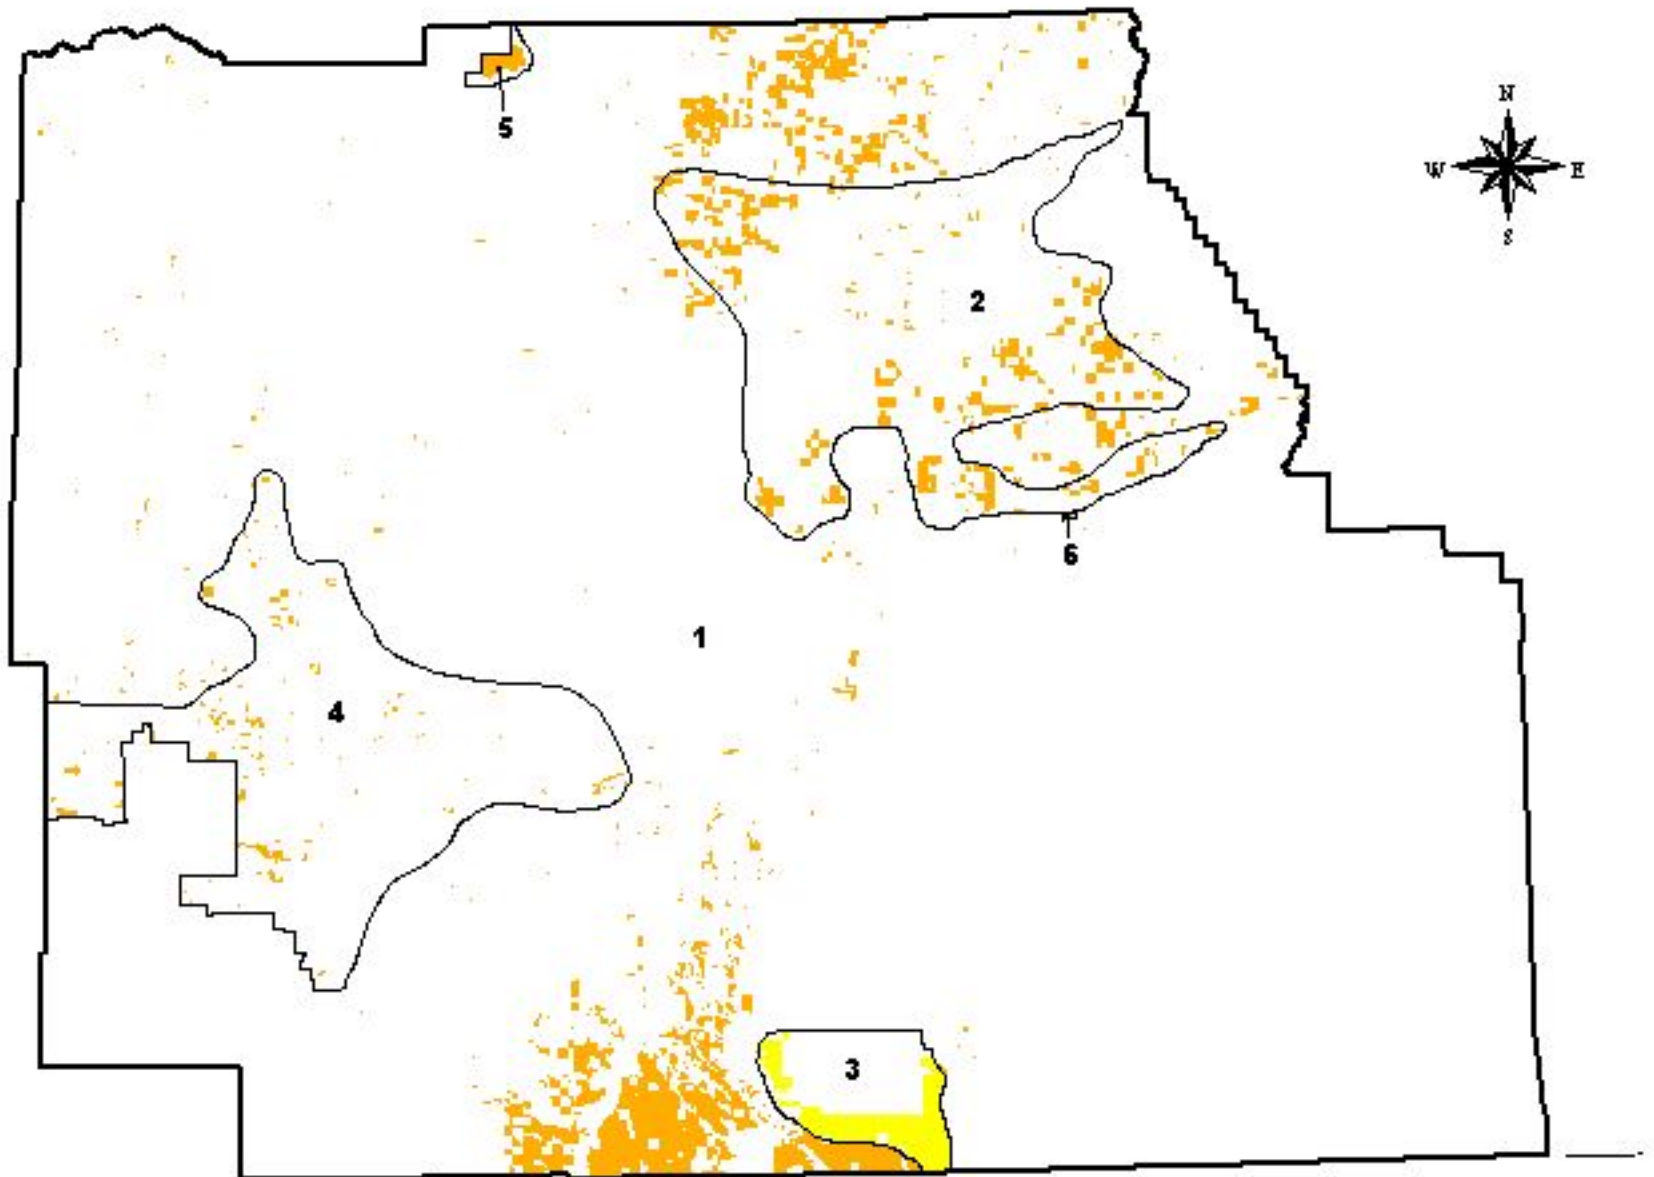

**Appendix A—Maps of Fire Management Zones
Under the Proposed Action**

MAP 3 FIRE MANAGEMENT ZONES AND CATEGORIES OF BLM LANDS (Billings Field Office)

MAP 4 FIRE MANAGEMENT ZONES AND CATEGORIES OF BLM LANDS (Butte Field Office)

FIRE MANAGEMENT ZONE AND CATEGORY

- 1 Absaroka Foothills -C-
- 2 Big Belt Mountains -C-
- 3 Big Hole River -C-
- 4 Blackfoot -C-
- 5 Boulder River -B-
- 6 Clancy-Marysville -C-
- 7 Elkhorn Mountains -C-
- 8 Fleecer Mountains -C-
- 9 McCartney-Rochester -C-
- 10 North Hills -B-
- 11 Pipestone -C-
- 12 Scratchgravel Hills -B-
- 13 Sleeping Giant-Sheep Creek -C-
- 14 Spokane Hills and North -B-
- 15 Three Forks -C-
- 16 Wise River Townsite -B-
- 17 Bozeman-Livingston
Scattered Tracts -A-

MAP 5 FIRE MANAGEMENT ZONES AND CATEGORIES OF BLM LANDS (Dillon Field Office) *

FIRE MANAGEMENT CATEGORIES OF BLM LANDS

	NON-BLM LANDS
	A
	B
	C
	D

FIRE MANAGEMENT ZONE AND CATEGORY

- 1 Beaverhead Mountains -B-
- 2 Beaverhead-Jefferson -A-
- 3 Big Hole River Corridor -C-
- 4 Big Sheep-Medicine Lodge -B-
- 5 Blacktail Mountains -C-
- 6 Blacktail-Horse Prairie -C-
- 7 Centennial -C-
- 8 East Madison -C-
- 9 Gravelly Mountains -C-
- 10 Madison Valley -A-
- 11 Mc Cartney-Rochester -C-
- 12 North Ruby's -D-
- 13 SE Foothills-Pioneers C-
- 14 Sweetwater-Ruby -C-
- 15 Tendency Mountains -C-
- 16 Tobacco Root Mountains -C-