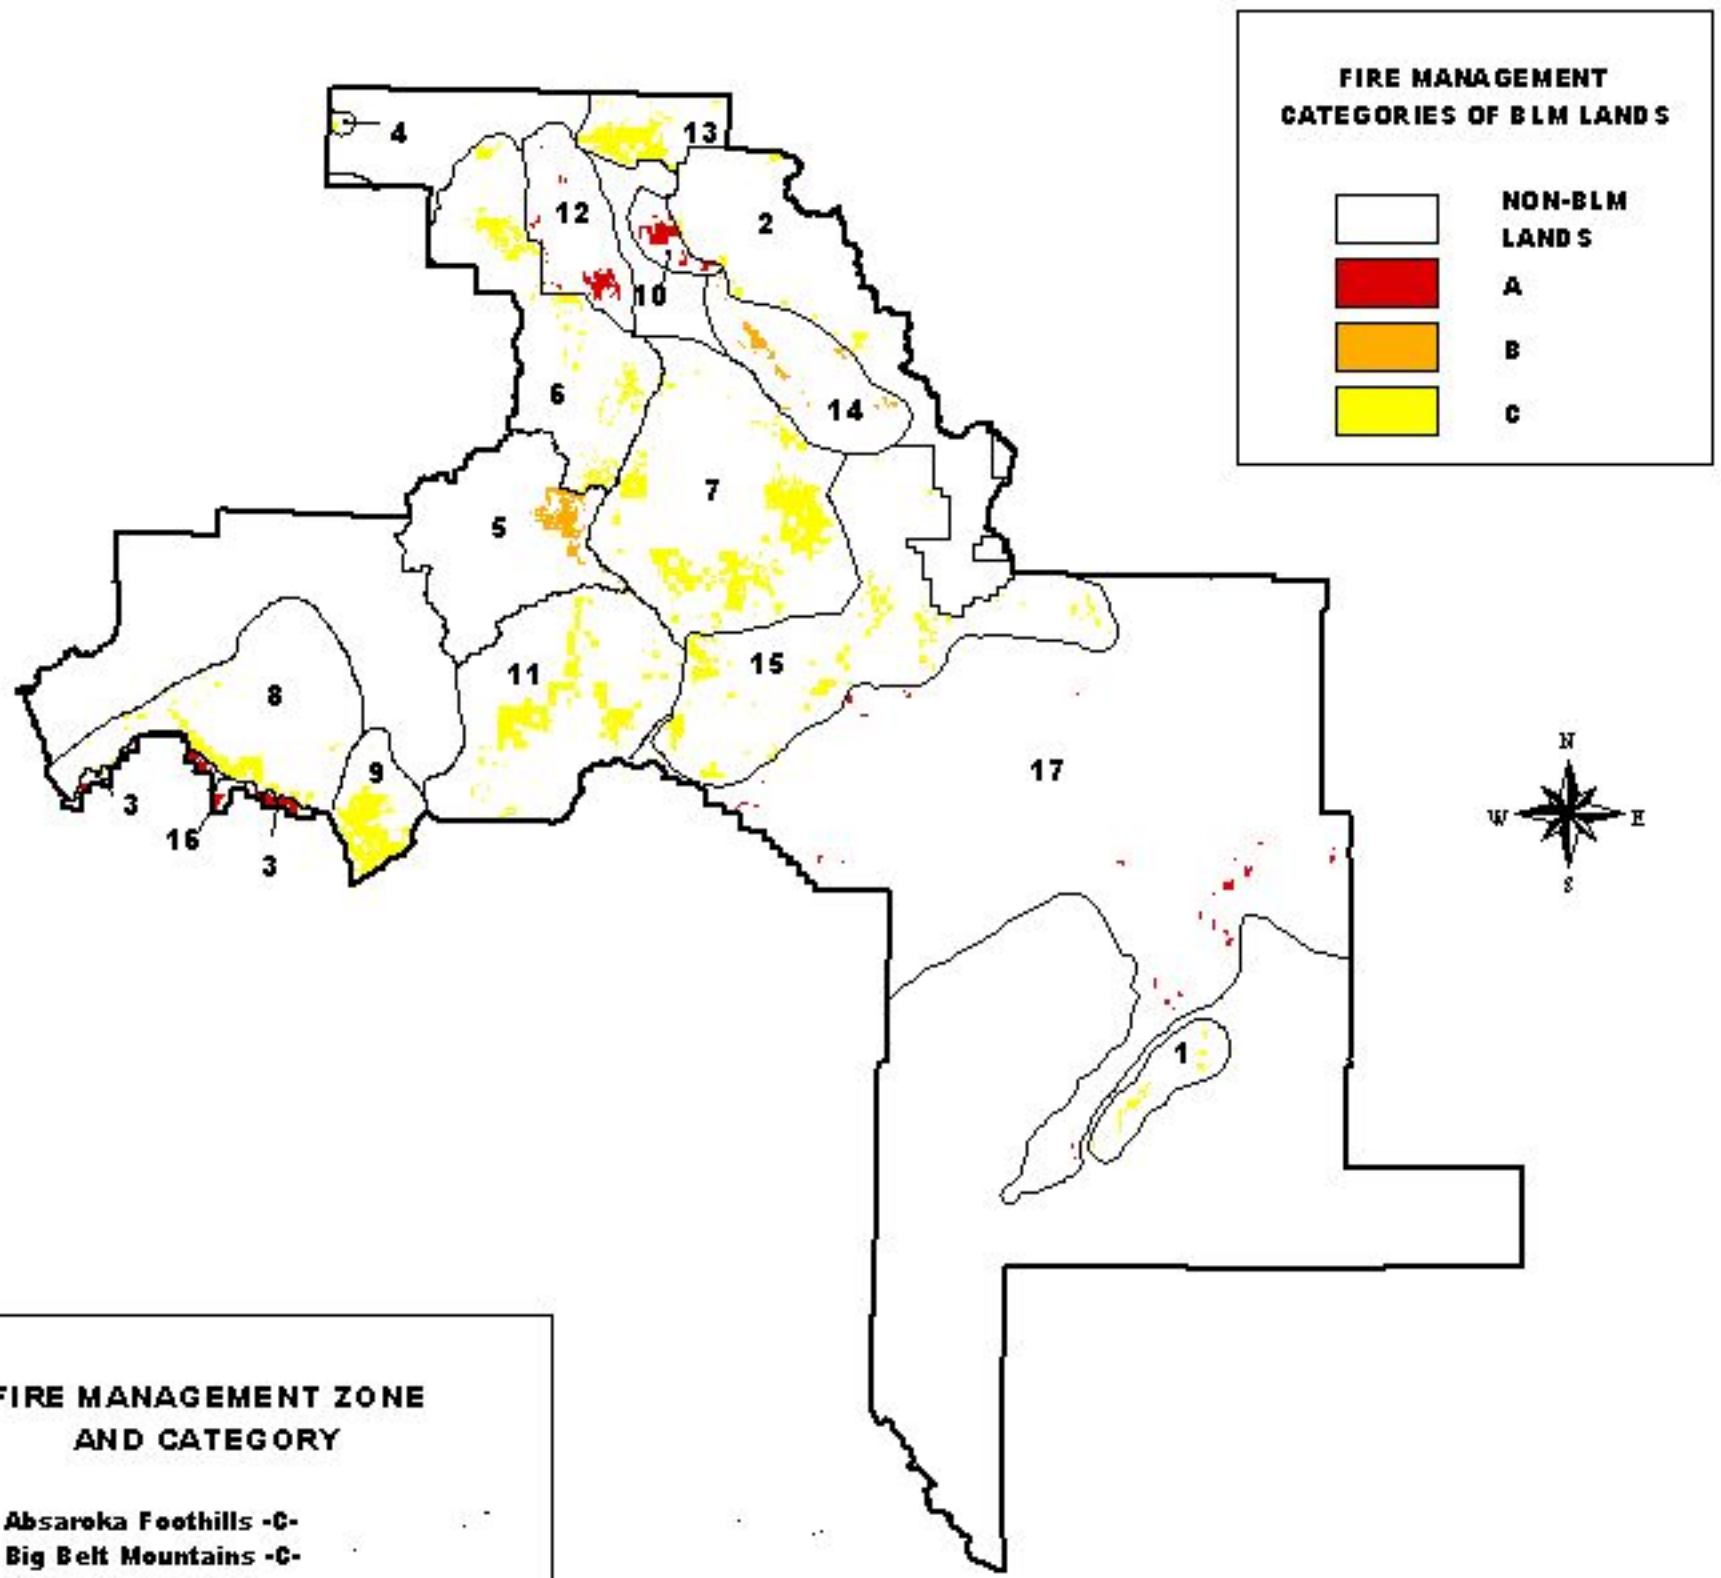

**Appendix A—Maps of Fire Management Zones
Under the Proposed Action**

MAP 3 FIRE MANAGEMENT ZONES AND CATEGORIES OF BLM LANDS (Billings Field Office)

MAP 4 FIRE MANAGEMENT ZONES AND CATEGORIES OF BLM LANDS (Butte Field Office)

FIRE MANAGEMENT ZONE AND CATEGORY

- 1 Absaroka Foothills -C-
- 2 Big Belt Mountains -C-
- 3 Big Hole River -C-
- 4 Blackfoot -C-
- 5 Boulder River -B-
- 6 Clancy-Marysville -C-
- 7 Elkhorn Mountains -C-
- 8 Fleecer Mountains -C-
- 9 McCartney-Rochester -C-
- 10 North Hills -B-
- 11 Pipestone -C-
- 12 Scratchgravel Hills -B-
- 13 Sleeping Giant-Sheep Creek -C-
- 14 Spokane Hills and North -B-
- 15 Three Forks -C-
- 16 Wise River Townsite -B-
- 17 Bozeman-Livingston
Scattered Tracts -A-

MAP 5 FIRE MANAGEMENT ZONES AND CATEGORIES OF BLM LANDS (Dillon Field Office) *

FIRE MANAGEMENT CATEGORIES OF BLM LANDS

	NON-BLM LANDS
	A
	B
	C
	D

FIRE MANAGEMENT ZONE AND CATEGORY

- 1 Beaverhead Mountains -B-
- 2 Beaverhead-Jefferson -A-
- 3 Big Hole River Corridor -C-
- 4 Big Sheep-Medicine Lodge -B-
- 5 Blacktail Mountains -C-
- 6 Blacktail-Horse Prairie -C-
- 7 Centennial -C-
- 8 East Madison -C-
- 9 Gravelly Mountains -C-
- 10 Madison Valley -A-
- 11 Mc Cartney-Rochester -C-
- 12 North Ruby's -D-
- 13 SE Foothills-Pioneers C-
- 14 Sweetwater-Ruby -C-
- 15 Tendency Mountains -C-
- 16 Tobacco Root Mountains -C-

* Note: Likely categories within the Dillon Field Office. Final category decisions will be made in the Dillon RMP/EIS

MAP 6 FIRE MANAGEMENT ZONES AND CATEGORIES OF BLM LANDS (Lewistown Field Office)

FIRE MANAGEMENT CATEGORIES OF BLM LANDS