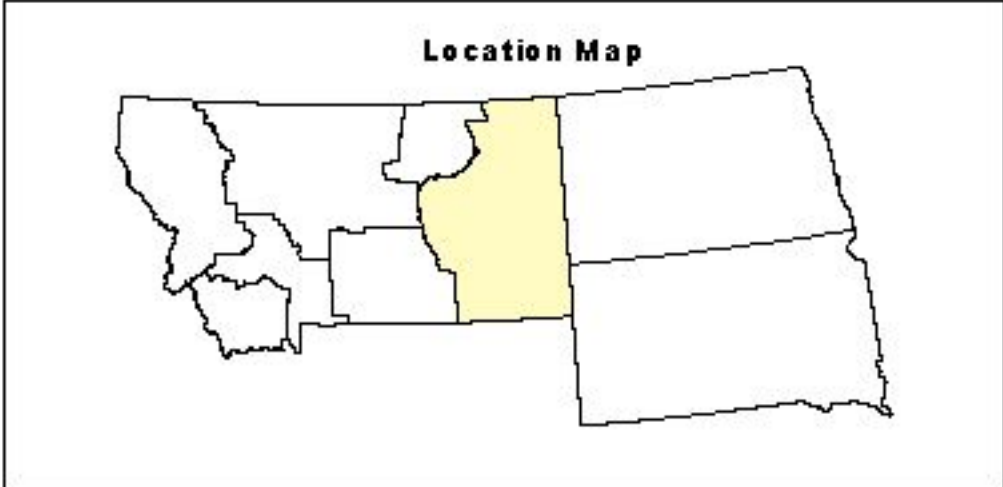

MAP 8 FIRE ZONES AND CATEGORIES OF BLM LANDS (Miles City Field Office)

FIRE MANAGEMENT CATEGORIES OF BLM LANDS

	NON-BLM LANDS
	B
	C

FIRE MANAGEMENT ZONE AND CATEGORY

- 1 Cedar Breaks -B-
- 2 Vicinity of Custer National Forest -C-
- 3 Knowlton-Locate -C-
- 4 Missouri-Musselshell River Breaks -C-
- 5 Mixed-GrassPrairie-Sagebrush-B-
- 6 Rural Interface -B-
- 7 Special Management Areas-C-