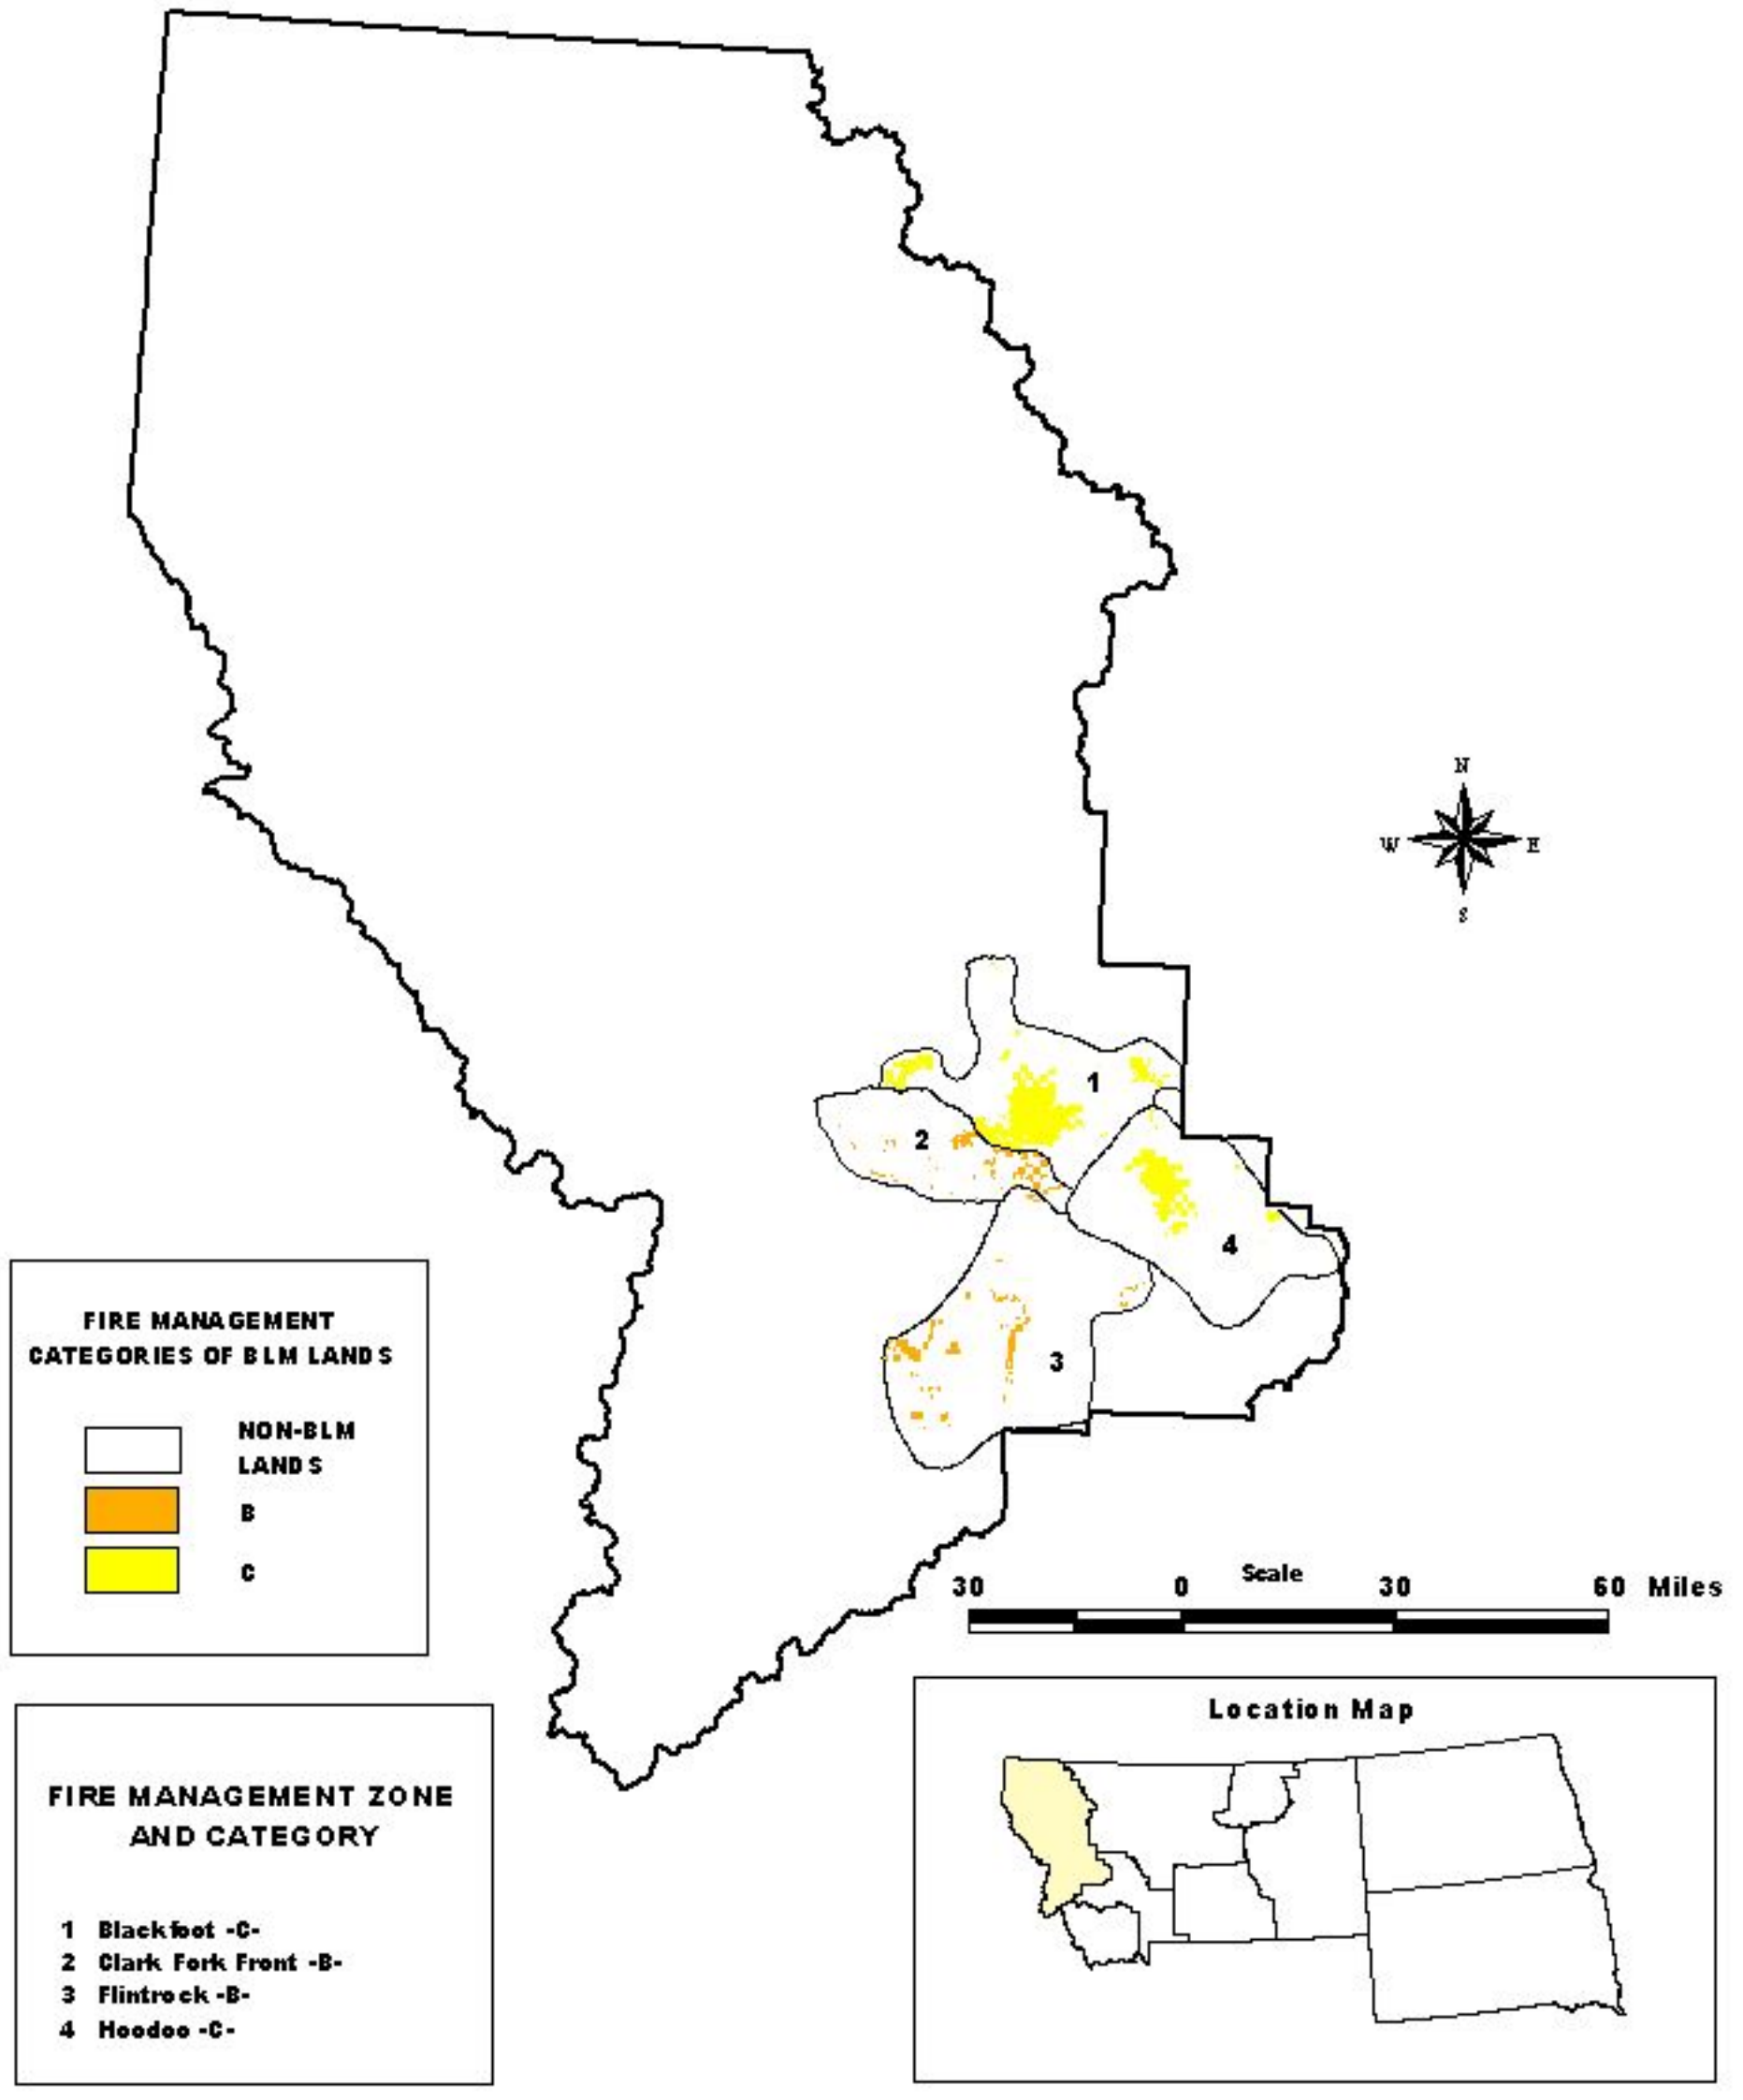

MAP 9 FIRE MANAGEMENT ZONES AND CATEGORIES OF BLM LANDS (Missoula Field Office)