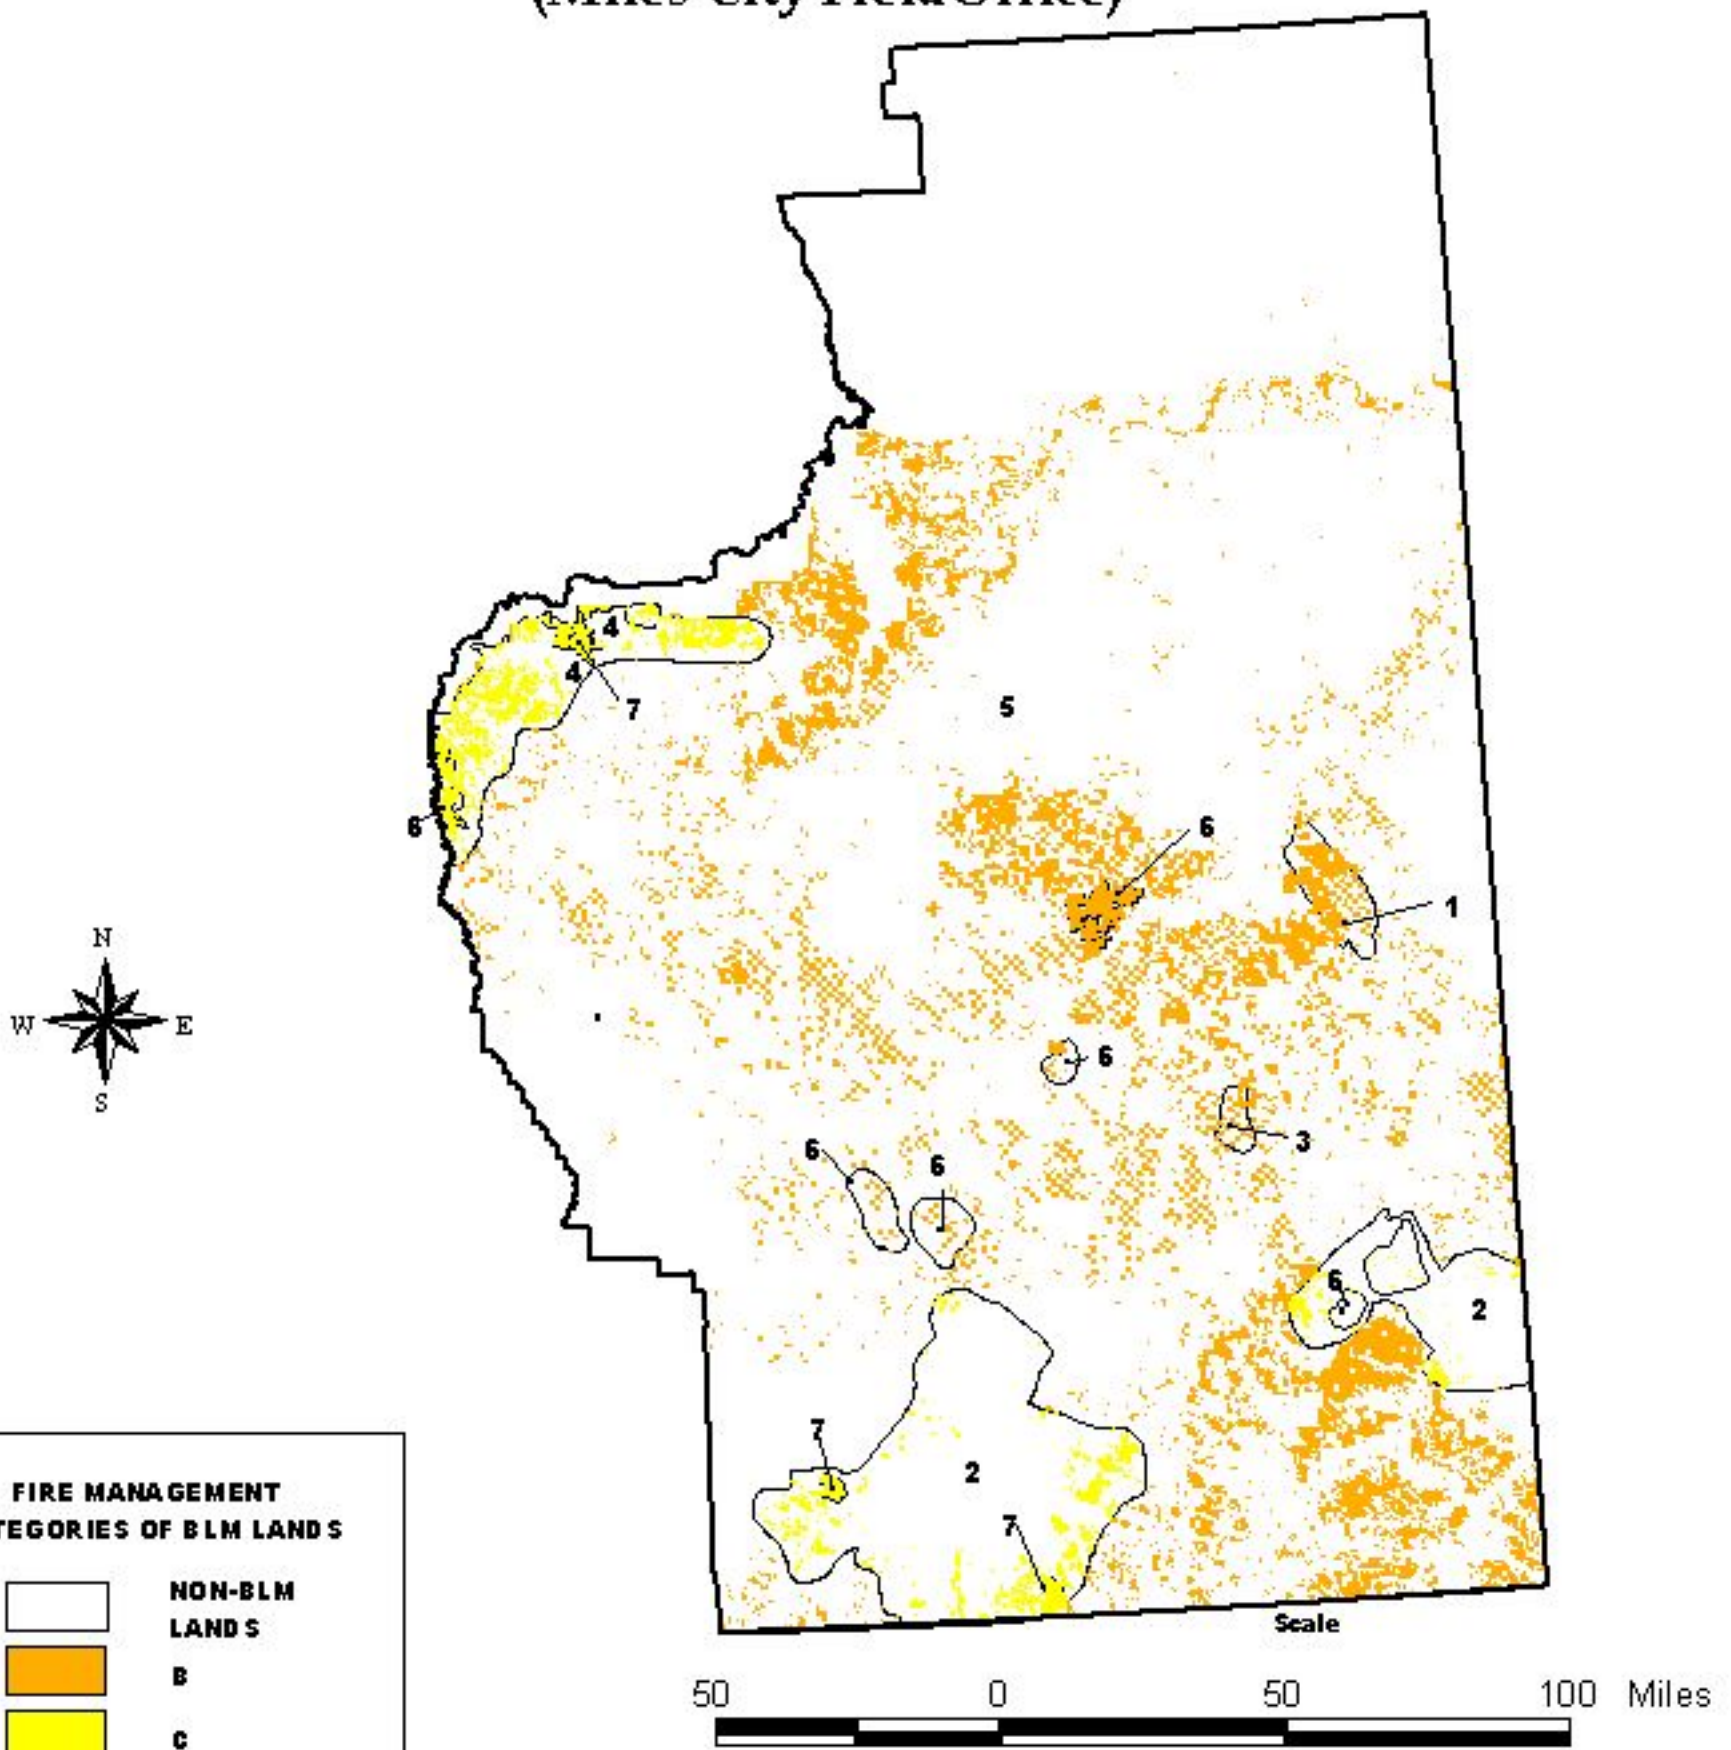

FIRE MANAGEMENT ZONE AND CATEGORY

- 1 Absaroka Foothills -C-
- 2 Big Belt Mountains -C-
- 3 Big Hole River -C-
- 4 Blackfoot -C-
- 5 Boulder River -B-
- 6 Clancy-Marysville -C-
- 7 Elkhorn Mountains -C-
- 8 Fleecer Mountains -C-
- 9 McCartney-Rochester -C-
- 10 North Hills -B-
- 11 Pipestone -C-
- 12 Scratchgravel Hills -B-
- 13 Sleeping Giant-Sheep Creek -C-
- 14 Spokane Hills and North -B-
- 15 Three Forks -C-
- 16 Wise River Townsite -B-
- 17 Bozeman-Livingston
Scattered Tracts -A-

FIRE MANAGEMENT CATEGORIES OF BLM LANDS

	NON-BLM LANDS
	B
	C

FIRE MANAGEMENT ZONE AND CATEGORY

- 1 Grass and Range Lands -B1-
- 2 Little Rocky Mountains Timber -B2-
- 3 Missouri Breaks -C1-

Location Map

MAP 8 FIRE ZONES AND CATEGORIES OF BLM LANDS (Miles City Field Office)

FIRE MANAGEMENT CATEGORIES OF BLM LANDS

	NON-BLM LANDS
	B
	C

FIRE MANAGEMENT ZONE AND CATEGORY

- 1 Cedar Breaks -B-
- 2 Vicinity of Custer National Forest -C-
- 3 Knowlton-Locate -C-
- 4 Missouri-Musselshell River Breaks -C-
- 5 Mixed-GrassPrairie-Sagebrush-B-
- 6 Rural Interface -B-
- 7 Special Management Areas-C-