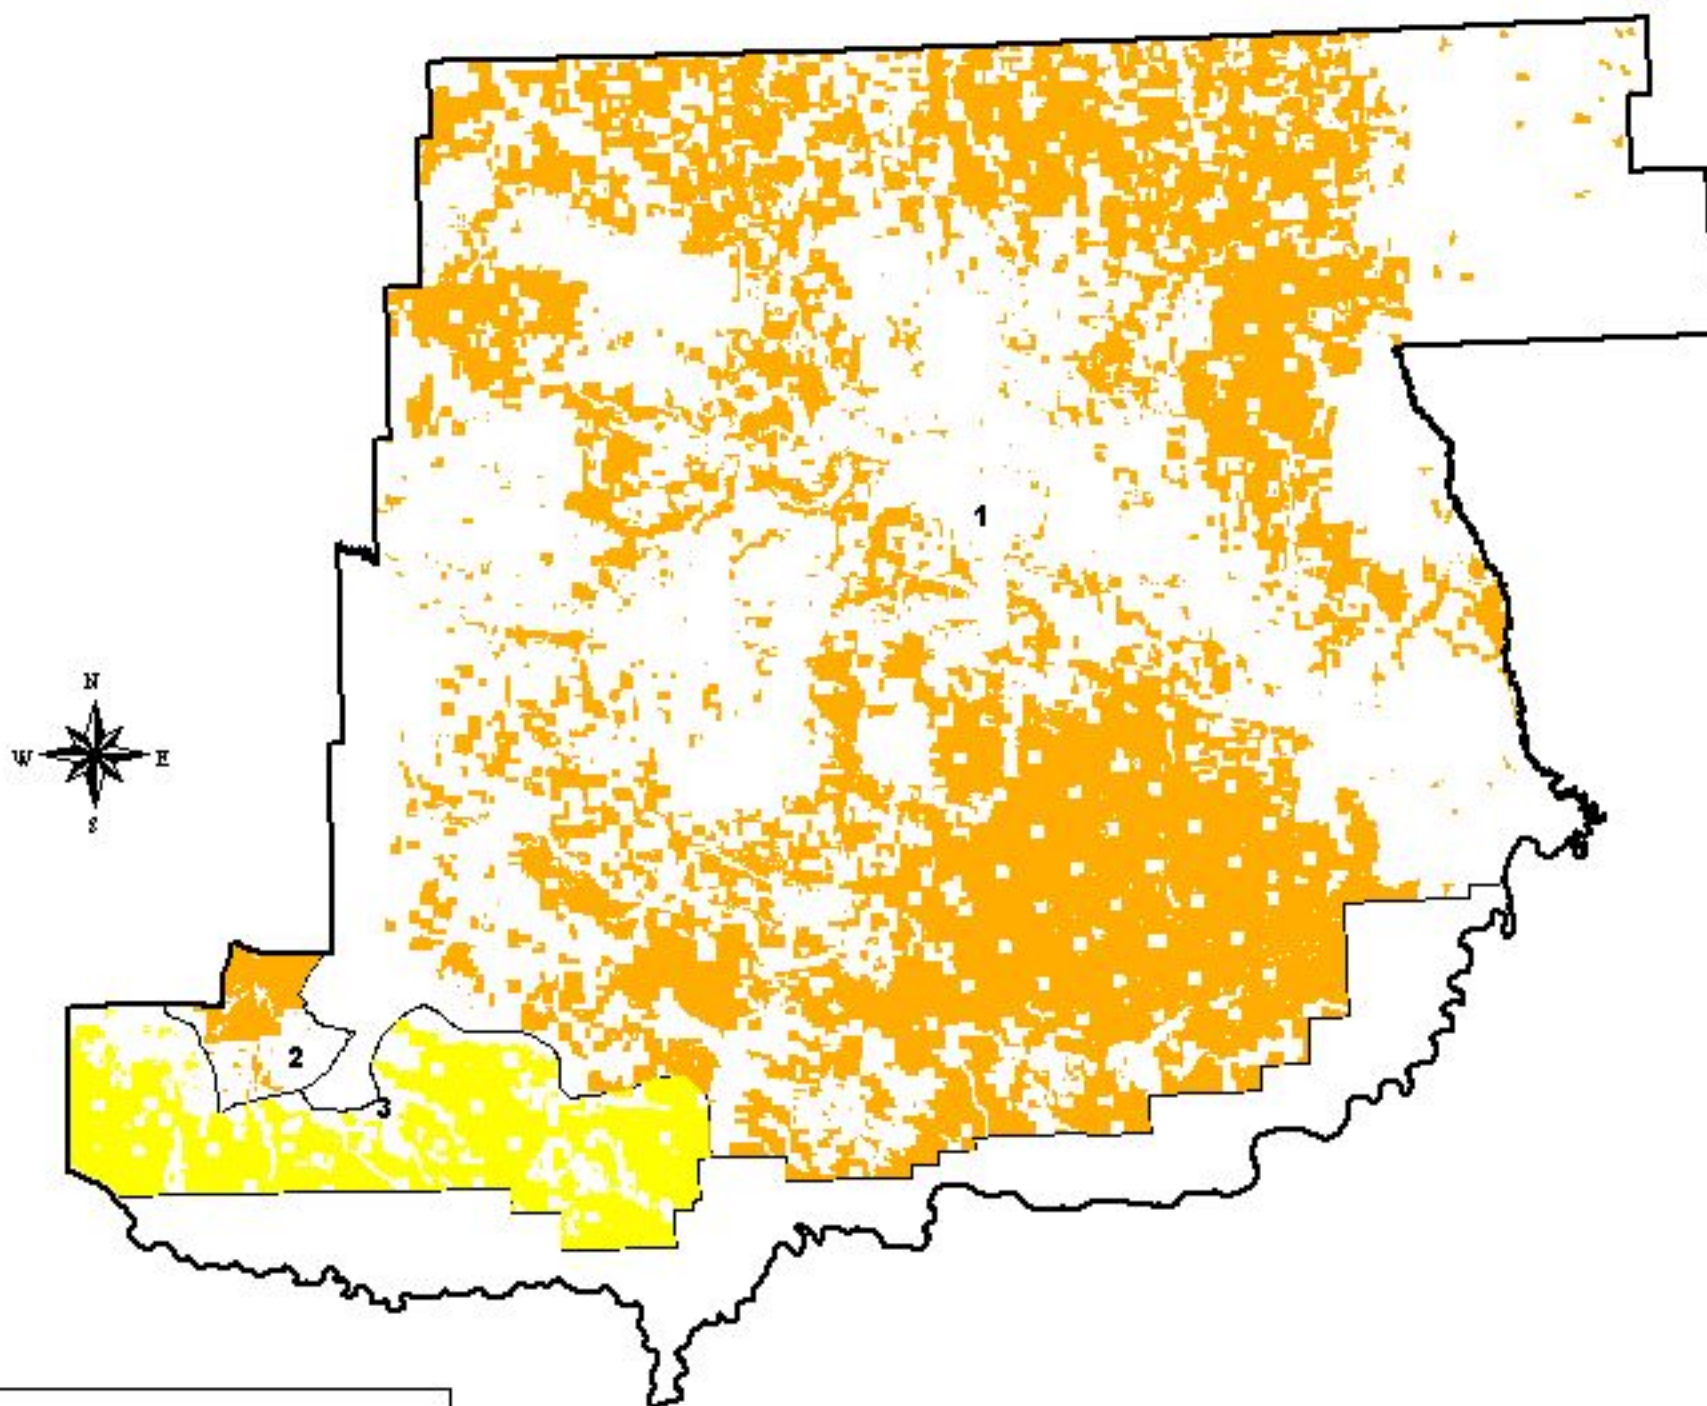

FIRE MANAGEMENT ZONE AND CATEGORY

- 1 Absaroka Foothills -C-
- 2 Big Belt Mountains -C-
- 3 Big Hole River -C-
- 4 Blackfoot -C-
- 5 Boulder River -B-
- 6 Clancy-Marysville -C-
- 7 Elkhorn Mountains -C-
- 8 Fleecer Mountains -C-
- 9 McCartney-Rochester -C-
- 10 North Hills -B-
- 11 Pipestone -C-
- 12 Scratchgravel Hills -B-
- 13 Sleeping Giant-Sheep Creek -C-
- 14 Spokane Hills and North -B-
- 15 Three Forks -C-
- 16 Wise River Townsite -B-
- 17 Bozeman-Livingston
Scattered Tracts -A-

MAP 5 FIRE MANAGEMENT ZONES AND CATEGORIES OF BLM LANDS (Dillon Field Office) *

FIRE MANAGEMENT CATEGORIES OF BLM LANDS

	NON-BLM LANDS
	A
	B
	C
	D

FIRE MANAGEMENT ZONE AND CATEGORY

- 1 Beaverhead Mountains -B-
- 2 Beaverhead-Jefferson -A-
- 3 Big Hole River Corridor -C-
- 4 Big Sheep-Medicine Lodge -B-
- 5 Blacktail Mountains -C-
- 6 Blacktail-Horse Prairie -C-
- 7 Centennial -C-
- 8 East Madison -C-
- 9 Gravelly Mountains -C-
- 10 Madison Valley -A-
- 11 Mc Cartney-Rochester -C-
- 12 North Ruby's -D-
- 13 SE Foothills-Pioneers C-
- 14 Sweetwater-Ruby -C-
- 15 Tendency Mountains -C-
- 16 Tobacco Root Mountains -C-

	NON-BLM LANDS
	B
	C

FIRE MANAGEMENT ZONE AND CATEGORY

- 1 Timber/Mountain Range -B1-**
- 2 Range/Grasslands -B2-**
- 3 Breaks -C1-**
- 4 Front Range -C2-**

MAP 7 FIRE MANAGEMENT ZONES AND CATEGORIES OF BLM LANDS (Malta Field Office)

FIRE MANAGEMENT CATEGORIES OF BLM LANDS

	NON-BLM LANDS
	B
	C

FIRE MANAGEMENT ZONE AND CATEGORY

- 1 Cedar Breaks -B-
- 2 Vicinity of Custer National Forest -C-
- 3 Knowlton-Locate -C-
- 4 Missouri-Musselshell River Breaks -C-
- 5 Mixed-GrassPrairie-Sagebrush-B-
- 6 Rural Interface -B-
- 7 Special Management Areas-C-