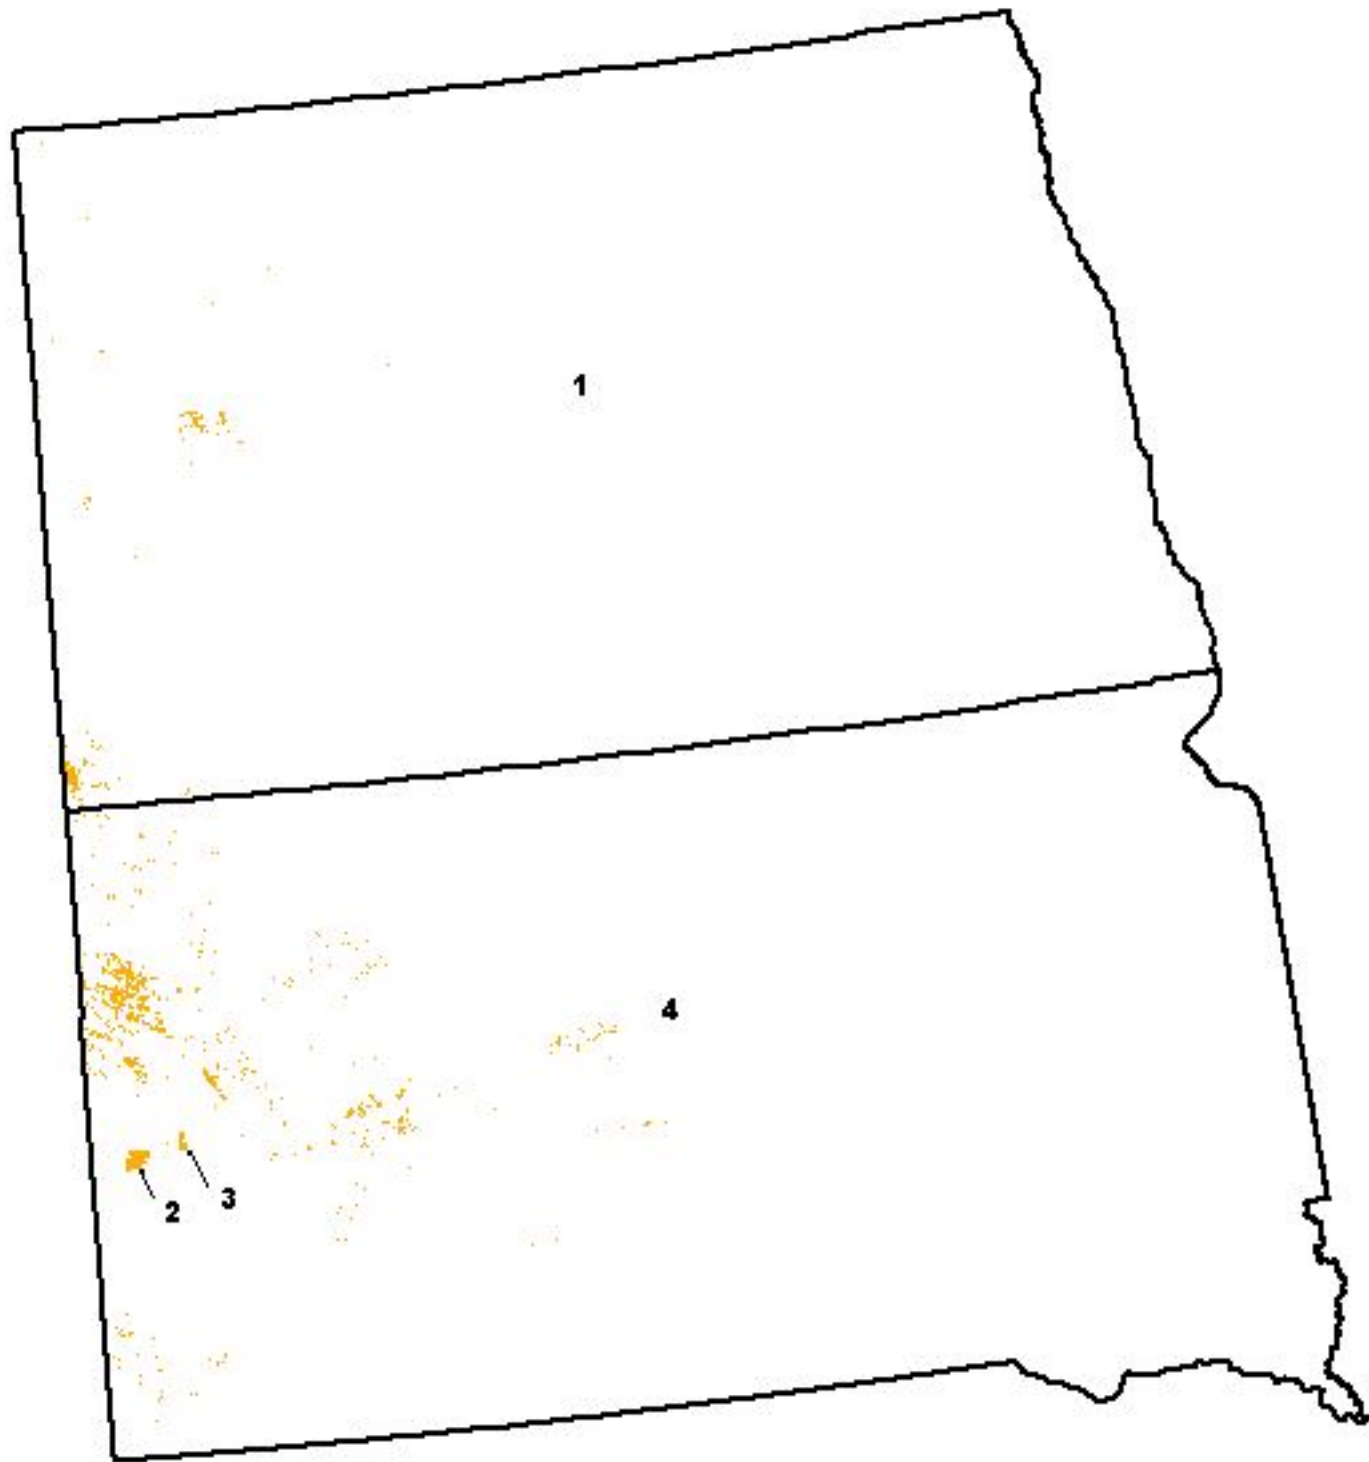

MAP 10

FIRE MANAGEMENT ZONES AND CATEGORIES OF BLM LANDS (North Dakota and South Dakota Field Offices)