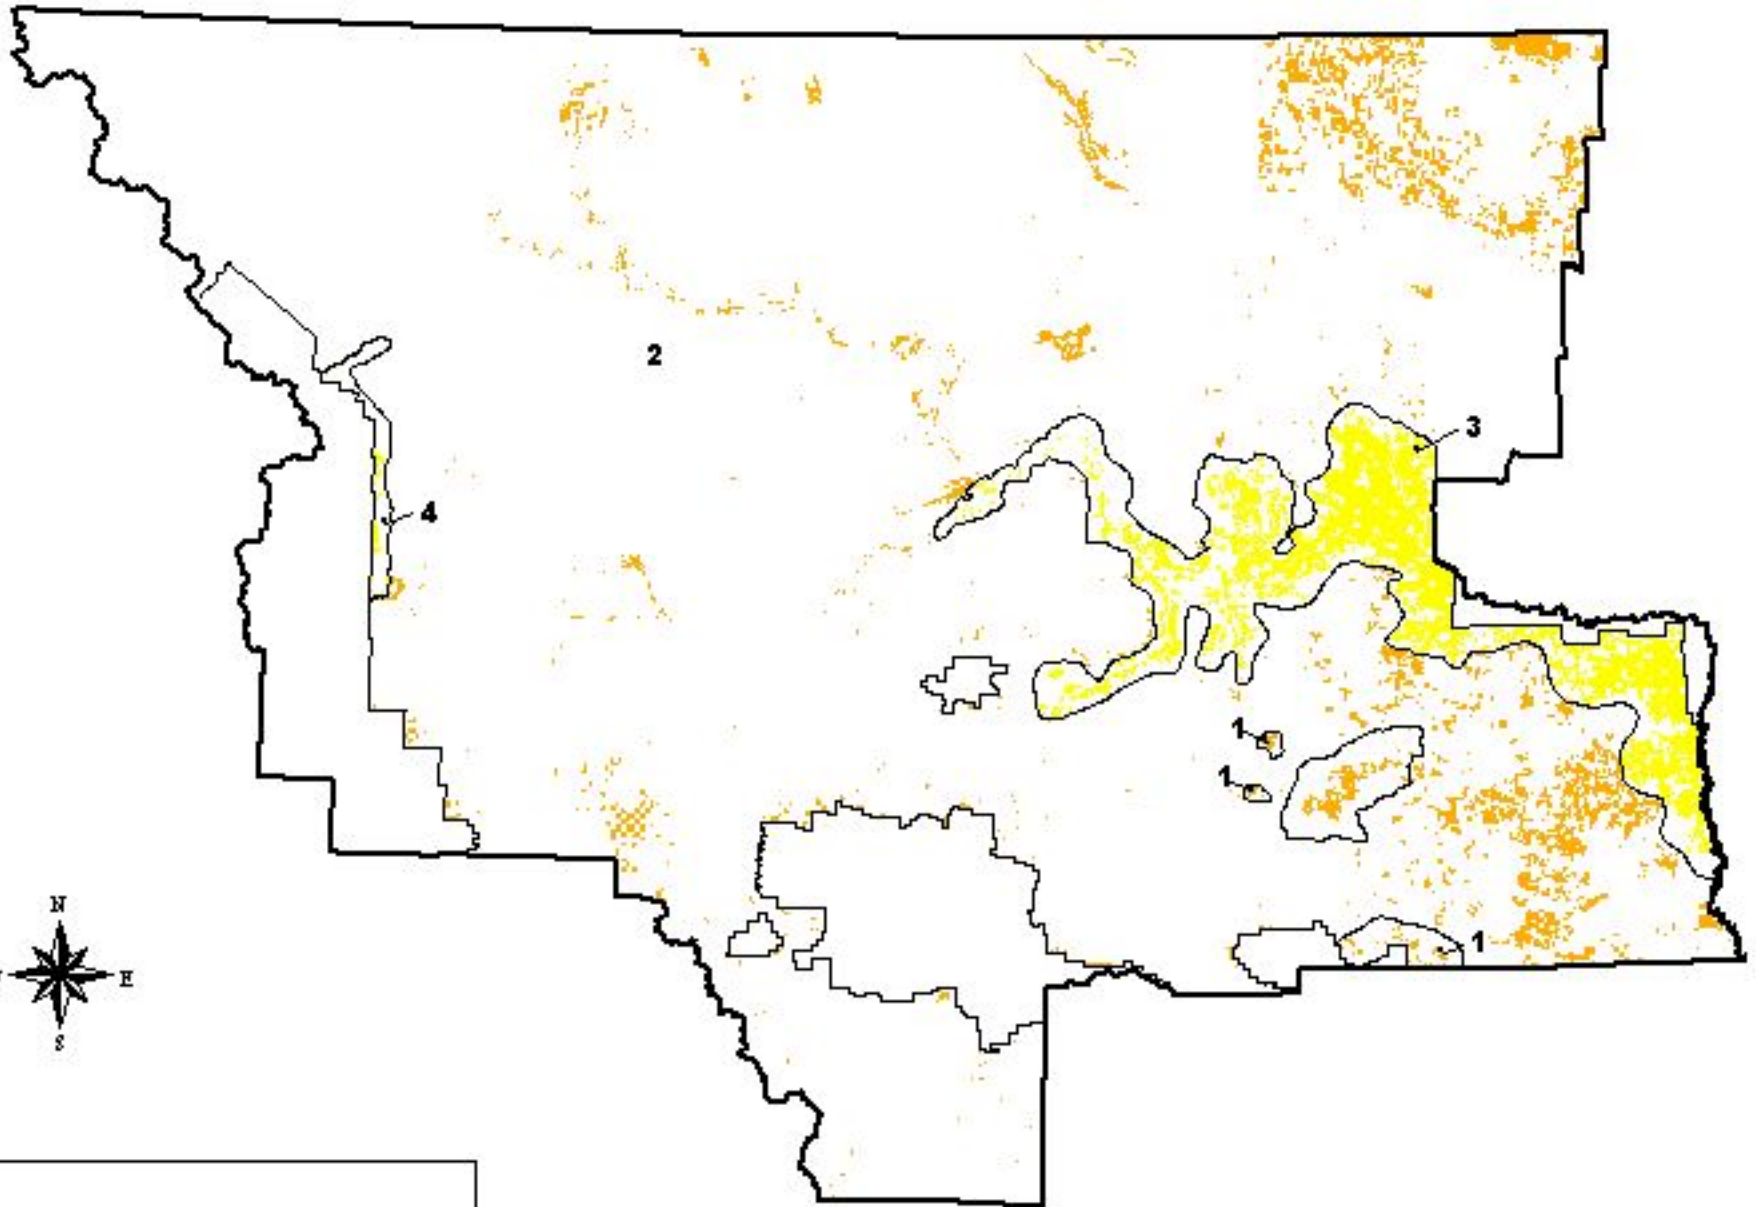

MAP 6 FIRE MANAGEMENT ZONES AND CATEGORIES OF BLM LANDS (Lewistown Field Office)

FIRE MANAGEMENT CATEGORIES OF BLM LANDS

	NON-BLM LANDS
	B
	C