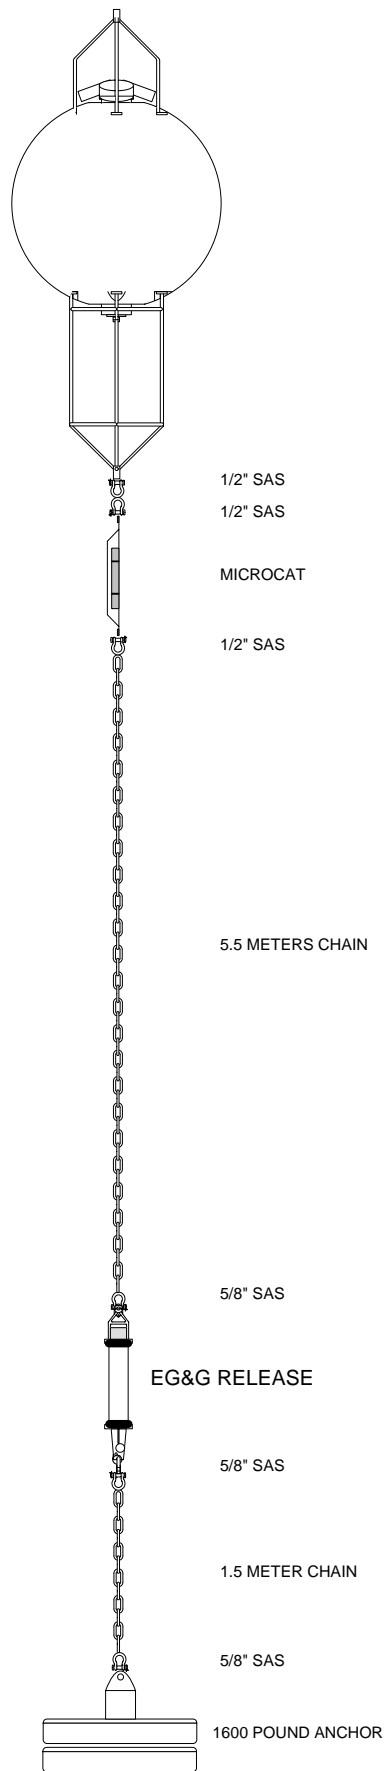

10 MAB, APPROXIMATELY  
(DEPENDENT ON CAGE LENGTH)

8 MAB

1/2" SAS  
1/2" SAS  
MICROCAT  
1/2" SAS

5.5 METERS CHAIN

5/8" SAS  
EG&G RELEASE

5/8" SAS  
1.5 METER CHAIN

5/8" SAS  
1600 POUND ANCHOR

75 KHZ ADCP

40" or 49" SYNTACTIC  
FOAM FLOAT

INSTRUMENT	DEPTH	SN
75 KHZ ADCP	10 MAB	
MICROCAT	8 MAB	
BOTTOM	VARIOUS	

 **NOAA-PMEL-FOCI**  
7600 Sandpoint Way NE  
Seattle, Wa. 98115  
(206) 526-6175

**MOORING:** 07AMP-1A, 2A, 3A, 4A

**LOCATION:**

**DRAWN BY:** Rick Miller **DATE:** 10 JAN 2007

**APPROVED BY:** **DATE:**