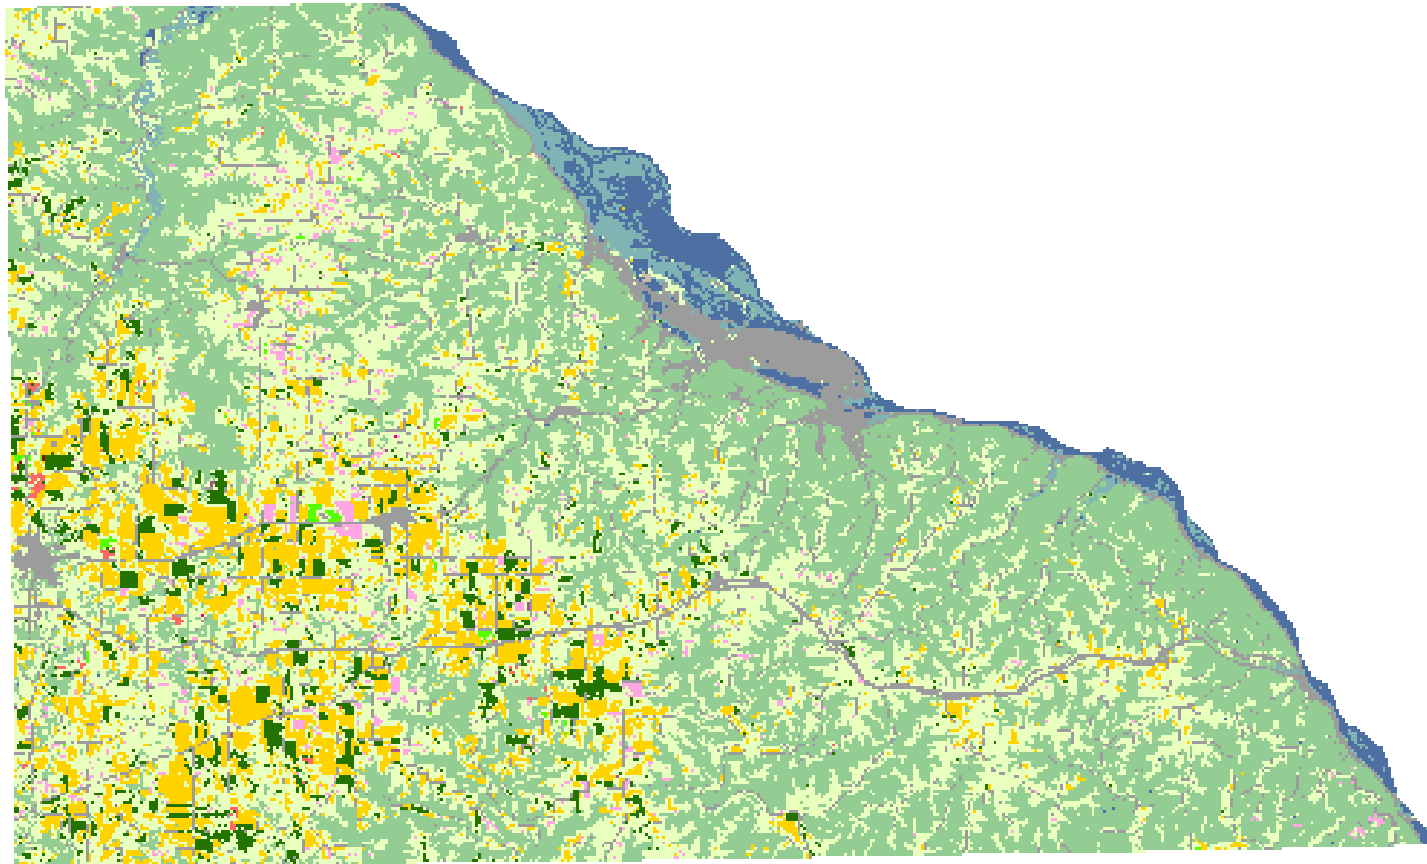

2007 Winona County, Minnesota

Land Cover Categories

(Ordered by Decreasing Acreage)

Agricultural

-  Corn
-  Soybeans
-  Spring Wheat
-  Alfalfa
-  Sugarbeets
-  Sunflowers
-  Misc. Veggies. & Fruits
-  Dry Beans
-  Winter Wheat
-  Oats
-  Peas
-  Barley
-  Potatoes
-  Canola
-  Rye
-  Christmas Trees
-  Other Crops
-  Clover/Wildflowers
-  Other Small Grains
-  Millet
-  Flaxseed
-  Sorghum
-  Apples

Non-Agricultural

-  Woodland
-  Wetlands
-  Grass/Pasture/Non-Ag
-  Urban/Developed
-  Water
-  Shrubland
-  Barren
-  Fallow/Idle Cropland