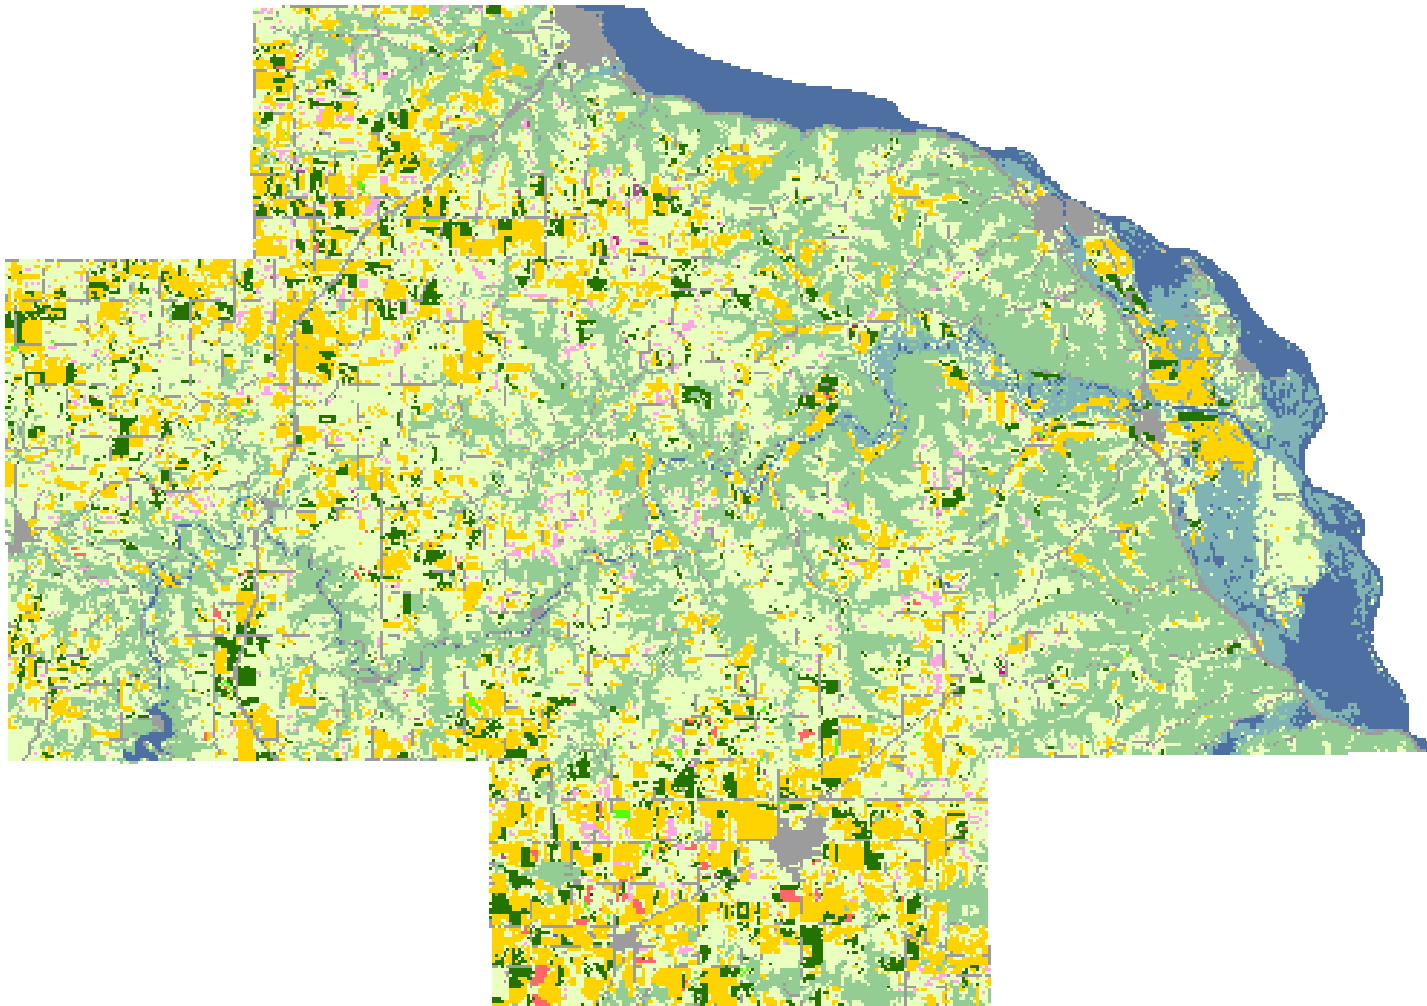

2007 Wabasha County, Minnesota

Land Cover Categories

(Ordered by Decreasing Acreage)

Agricultural

-  Corn
-  Soybeans
-  Spring Wheat
-  Alfalfa
-  Sugarbeets
-  Sunflowers
-  Misc. Veggies. & Fruits
-  Dry Beans
-  Winter Wheat
-  Oats
-  Peas
-  Barley
-  Potatoes
-  Canola
-  Rye
-  Christmas Trees
-  Other Crops
-  Clover/Wildflowers
-  Other Small Grains
-  Millet
-  Flaxseed
-  Sorghum
-  Apples

Non-Agricultural

-  Woodland
-  Wetlands
-  Grass/Pasture/Non-Ag
-  Urban/Developed
-  Water
-  Shrubland
-  Barren
-  Fallow/Idle Cropland