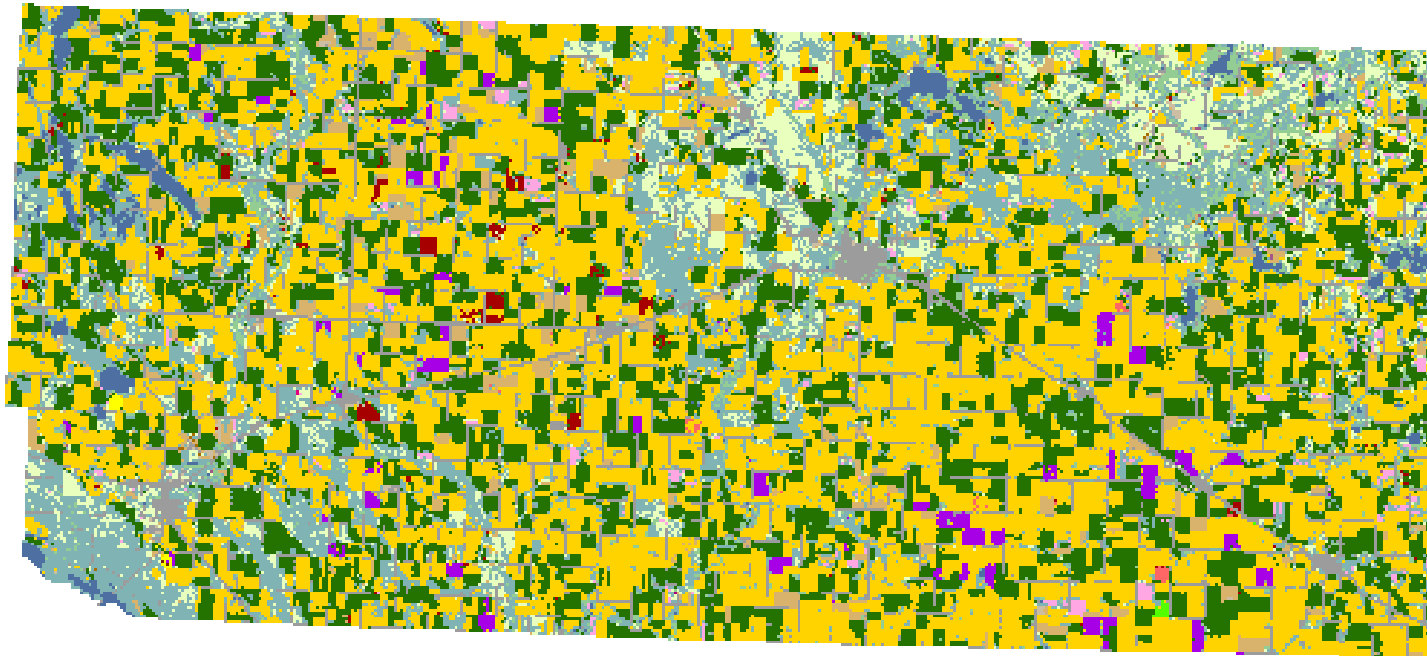

# 2007 Swift County, Minnesota

## Land Cover Categories

(Ordered by Decreasing Acreage)

### Agricultural

-  Corn
-  Soybeans
-  Spring Wheat
-  Alfalfa
-  Sugarbeets
-  Sunflowers
-  Misc. Veggies. & Fruits
-  Dry Beans
-  Winter Wheat
-  Oats
-  Peas
-  Barley
-  Potatoes
-  Canola
-  Rye
-  Christmas Trees
-  Other Crops
-  Clover/Wildflowers
-  Other Small Grains
-  Millet
-  Flaxseed
-  Sorghum
-  Apples