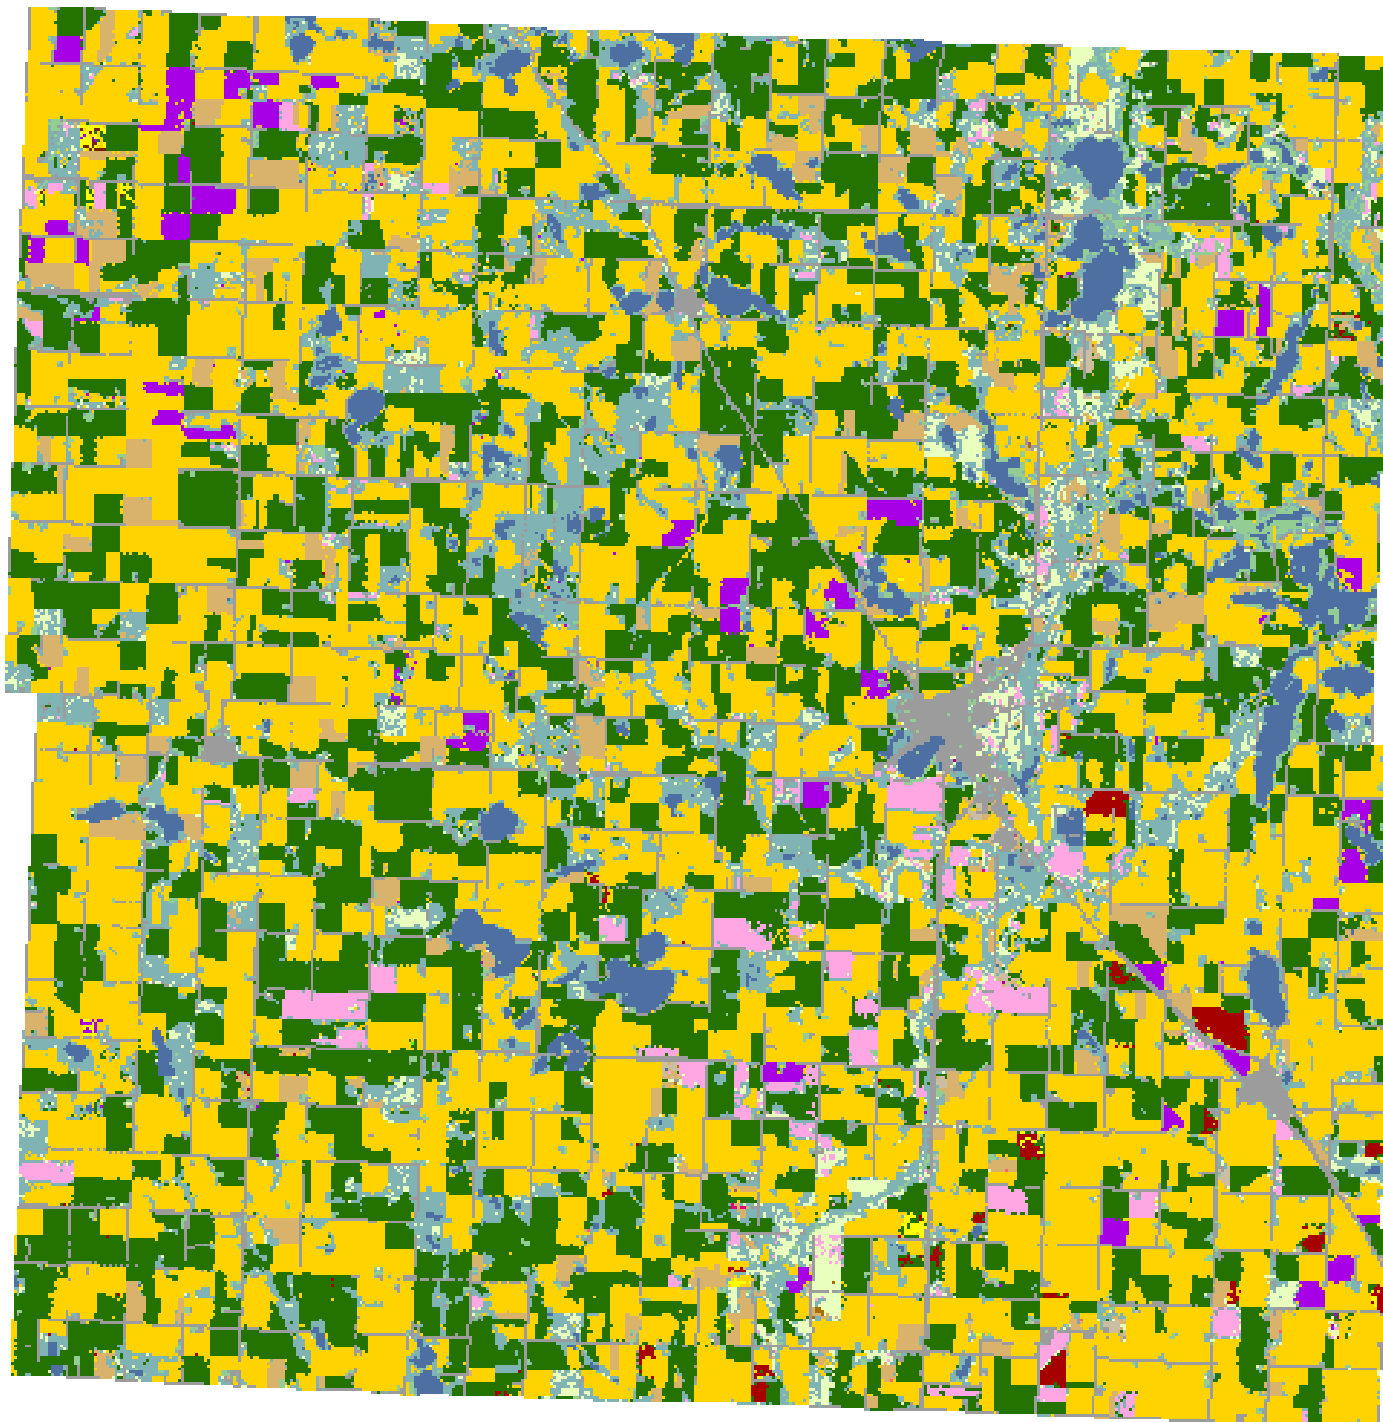

2007 Stevens County, Minnesota

Land Cover Categories

(Ordered by Decreasing Acreage)

Agricultural

-  Corn
-  Soybeans
-  Spring Wheat
-  Alfalfa
-  Sugarbeets
-  Sunflowers
-  Misc. Veggies. & Fruits
-  Dry Beans
-  Winter Wheat
-  Oats
-  Peas
-  Barley
-  Potatoes
-  Canola
-  Rye
-  Christmas Trees
-  Other Crops
-  Clover/Wildflowers
-  Other Small Grains
-  Millet
-  Flaxseed
-  Sorghum
-  Apples

Non-Agricultural

-  Woodland
-  Wetlands
-  Grass/Pasture/Non-Ag
-  Urban/Developed
-  Water
-  Shrubland
-  Barren
-  Fallow/Idle Cropland