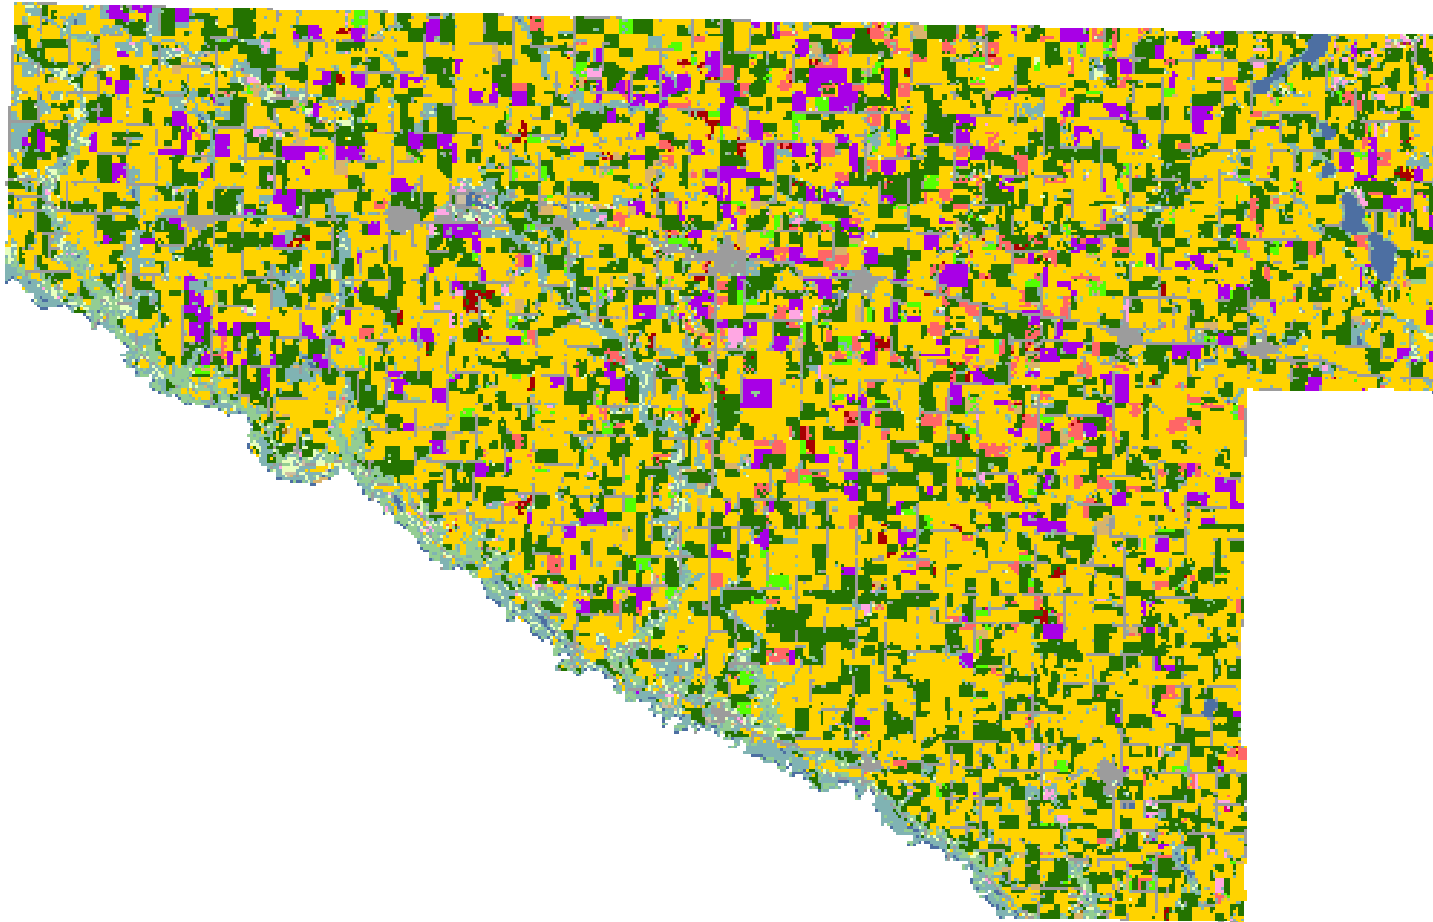

# 2007 Renville County, Minnesota

## Land Cover Categories

(Ordered by Decreasing Acreage)

### Agricultural

-  Corn
-  Soybeans
-  Spring Wheat
-  Alfalfa
-  Sugarbeets
-  Sunflowers
-  Misc. Veggies. & Fruits
-  Dry Beans
-  Winter Wheat
-  Oats
-  Peas
-  Barley
-  Potatoes
-  Canola
-  Rye
-  Christmas Trees
-  Other Crops
-  Clover/Wildflowers
-  Other Small Grains
-  Millet
-  Flaxseed
-  Sorghum
-  Apples

### Non-Agricultural

-  Woodland
-  Wetlands
-  Grass/Pasture/Non-Ag
-  Urban/Developed
-  Water
-  Shrubland
-  Barren
-  Fallow/Idle Cropland