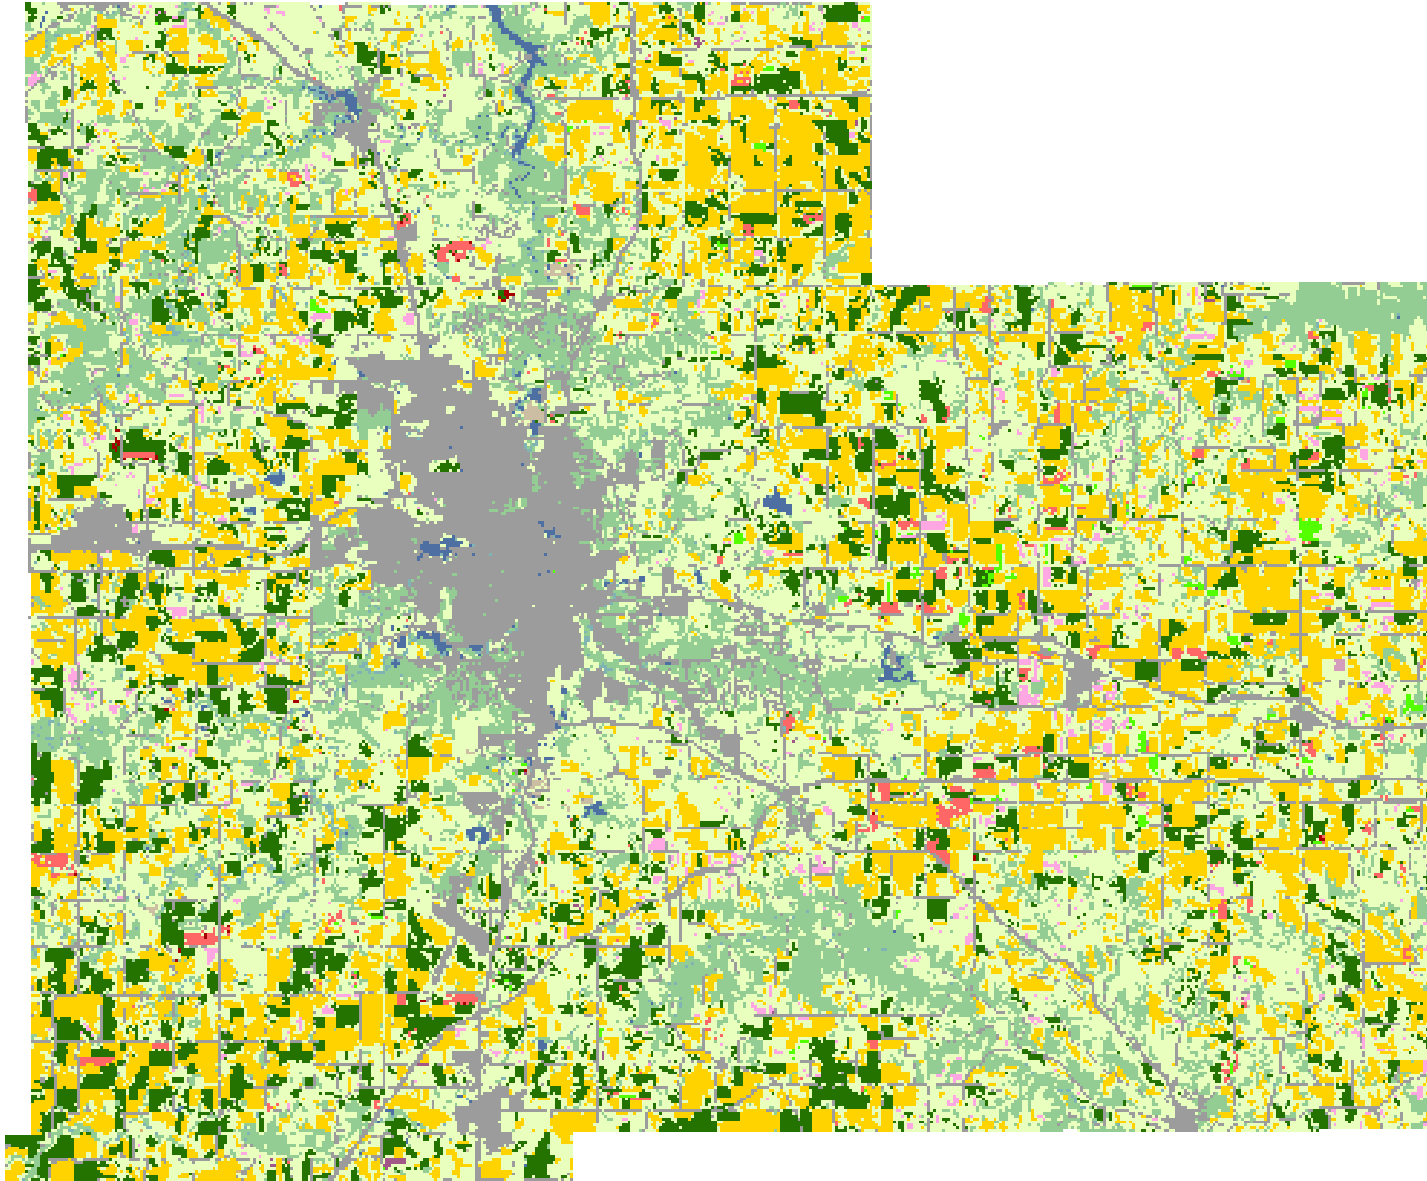

2007 Olmsted County, Minnesota

Land Cover Categories

(Ordered by Decreasing Acreage)

Agricultural

-  Corn
-  Soybeans
-  Spring Wheat
-  Alfalfa
-  Sugarbeets
-  Sunflowers
-  Misc. Veggies. & Fruits
-  Dry Beans
-  Winter Wheat
-  Oats
-  Peas
-  Barley
-  Potatoes
-  Canola
-  Rye
-  Christmas Trees
-  Other Crops
-  Clover/Wildflowers
-  Other Small Grains
-  Millet
-  Flaxseed
-  Sorghum
-  Apples

Non-Agricultural

-  Woodland
-  Wetlands
-  Grass/Pasture/Non-Ag
-  Urban/Developed
-  Water
-  Shrubland
-  Barren
-  Fallow/Idle Cropland