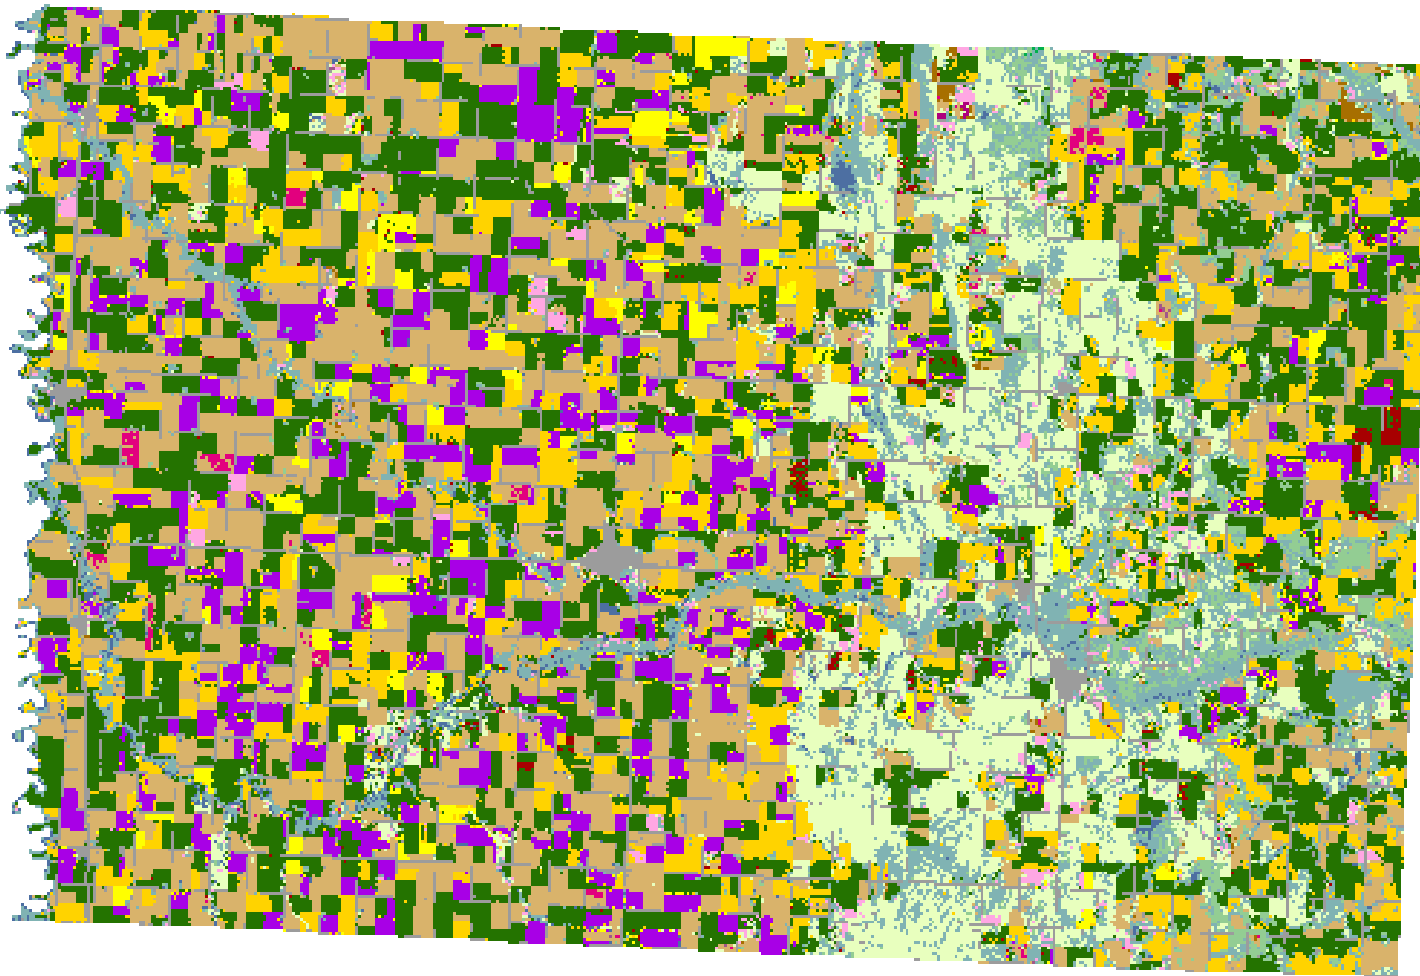

# 2007 Norman County, Minnesota

## Land Cover Categories

(Ordered by Decreasing Acreage)

### Agricultural

-  Corn
-  Soybeans
-  Spring Wheat
-  Alfalfa
-  Sugarbeets
-  Sunflowers
-  Misc. Veggies. & Fruits
-  Dry Beans
-  Winter Wheat
-  Oats
-  Peas
-  Barley
-  Potatoes
-  Canola
-  Rye
-  Christmas Trees
-  Other Crops
-  Clover/Wildflowers
-  Other Small Grains
-  Millet
-  Flaxseed
-  Sorghum
-  Apples

### Non-Agricultural

-  Woodland
-  Wetlands
-  Grass/Pasture/Non-Ag
-  Urban/Developed
-  Water
-  Shrubland
-  Barren
-  Fallow/Idle Cropland