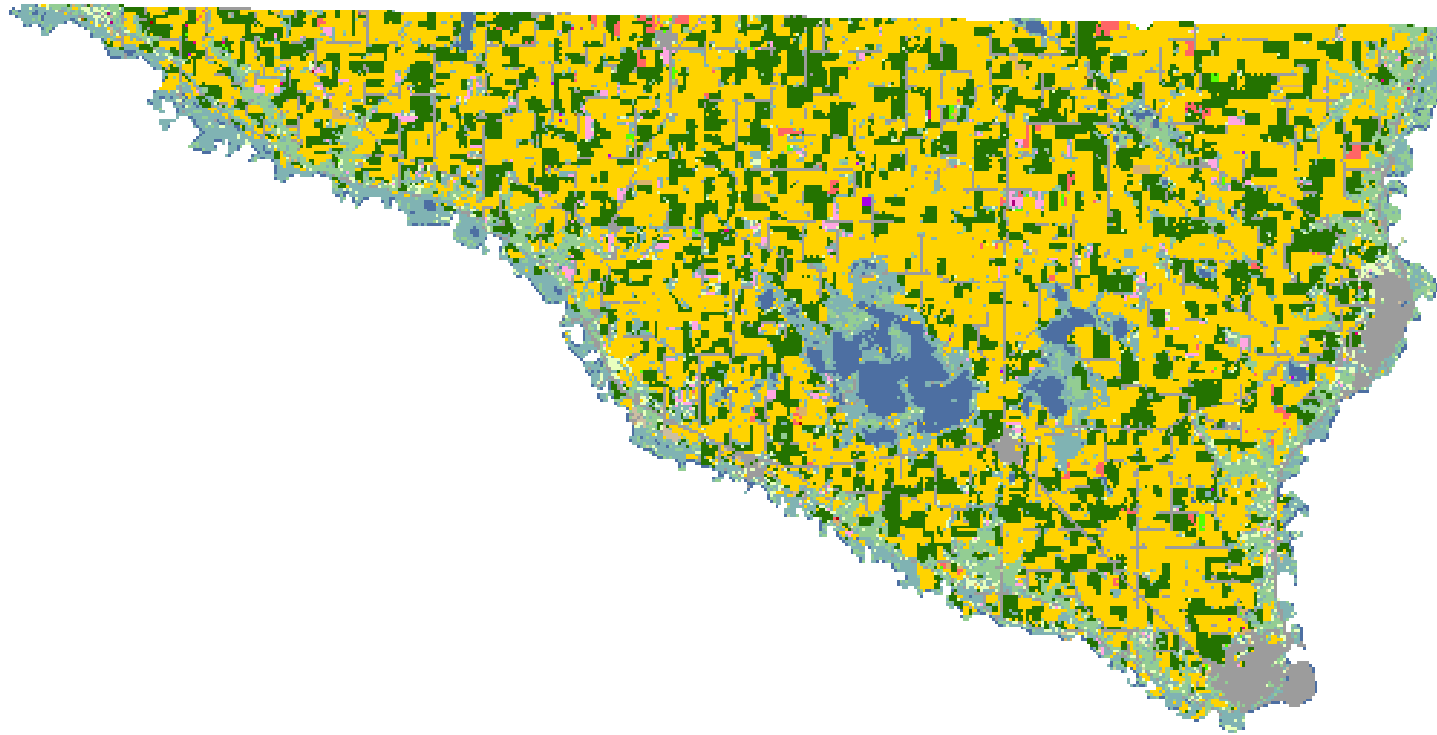

# 2007 Nicollet County, Minnesota

## Land Cover Categories

(Ordered by Decreasing Acreage)

### Agricultural

-  Corn
-  Soybeans
-  Spring Wheat
-  Alfalfa
-  Sugarbeets
-  Sunflowers
-  Misc. Veggies. & Fruits
-  Dry Beans
-  Winter Wheat
-  Oats
-  Peas
-  Barley
-  Potatoes
-  Canola
-  Rye
-  Christmas Trees
-  Other Crops
-  Clover/Wildflowers
-  Other Small Grains
-  Millet
-  Flaxseed
-  Sorghum
-  Apples