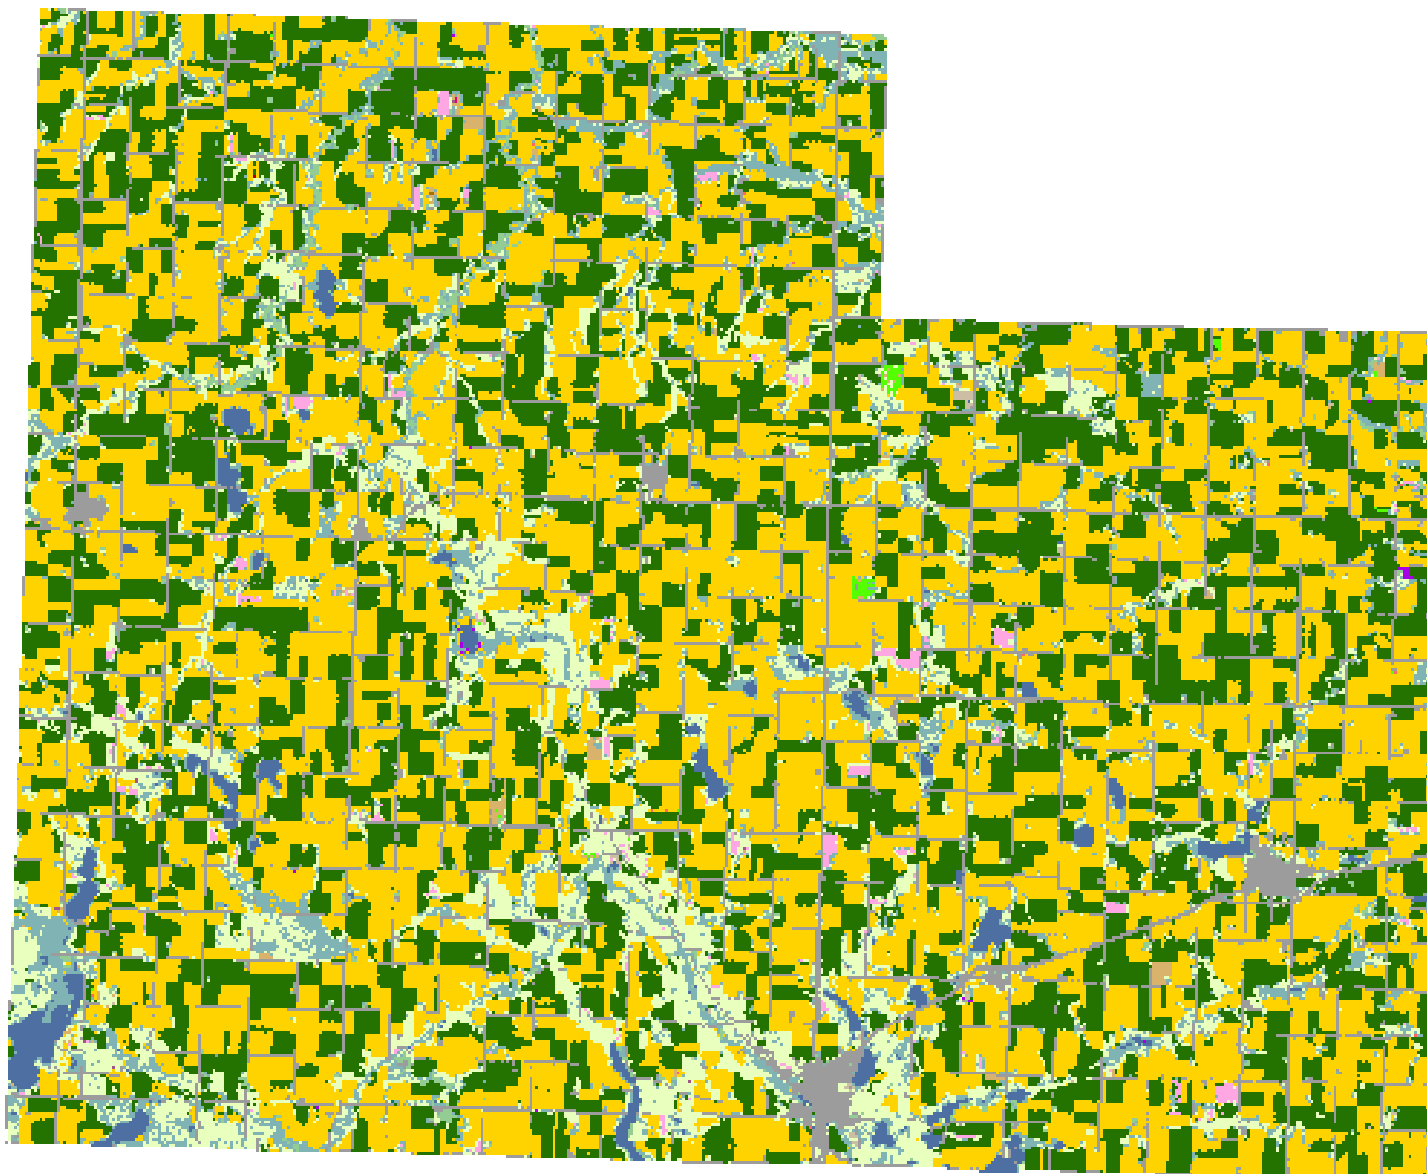

# 2007 Cottonwood County, Minnesota

## Land Cover Categories

(Ordered by Decreasing Acreage)

### Agricultural

-  Corn
-  Soybeans
-  Spring Wheat
-  Alfalfa
-  Sugarbeets
-  Sunflowers
-  Misc. Veggies. & Fruits
-  Dry Beans
-  Winter Wheat
-  Oats
-  Peas
-  Barley
-  Potatoes
-  Canola
-  Rye
-  Christmas Trees
-  Other Crops
-  Clover/Wildflowers
-  Other Small Grains
-  Millet
-  Flaxseed
-  Sorghum
-  Apples