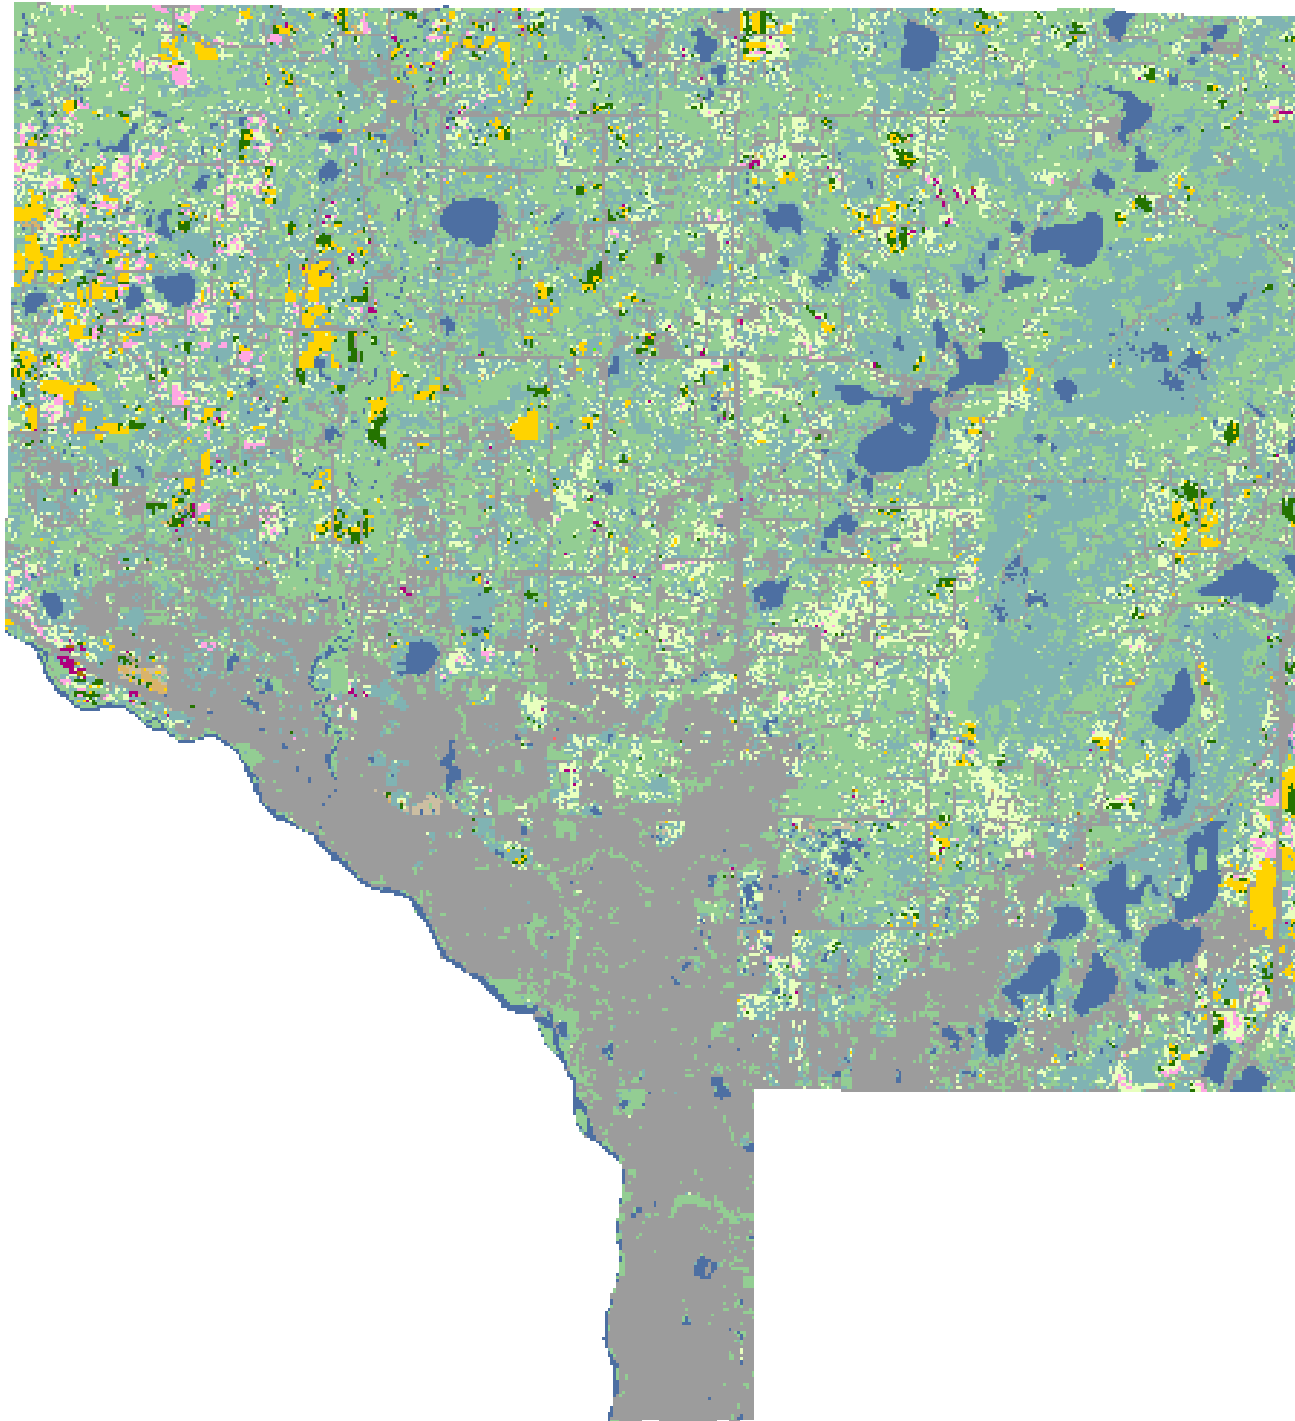

2007 Anoka County, Minnesota

Land Cover Categories

(Ordered by Decreasing Acreage)

Agricultural

-  Corn
-  Soybeans
-  Spring Wheat
-  Alfalfa
-  Sugarbeets
-  Sunflowers
-  Misc. Veggies. & Fruits
-  Dry Beans
-  Winter Wheat
-  Oats
-  Peas
-  Barley
-  Potatoes
-  Canola
-  Rye
-  Christmas Trees
-  Other Crops
-  Clover/Wildflowers
-  Other Small Grains
-  Millet
-  Flaxseed
-  Sorghum
-  Apples

Non-Agricultural

-  Woodland
-  Wetlands
-  Grass/Pasture/Non-Ag
-  Urban/Developed
-  Water
-  Shrubland
-  Barren
-  Fallow/Idle Cropland