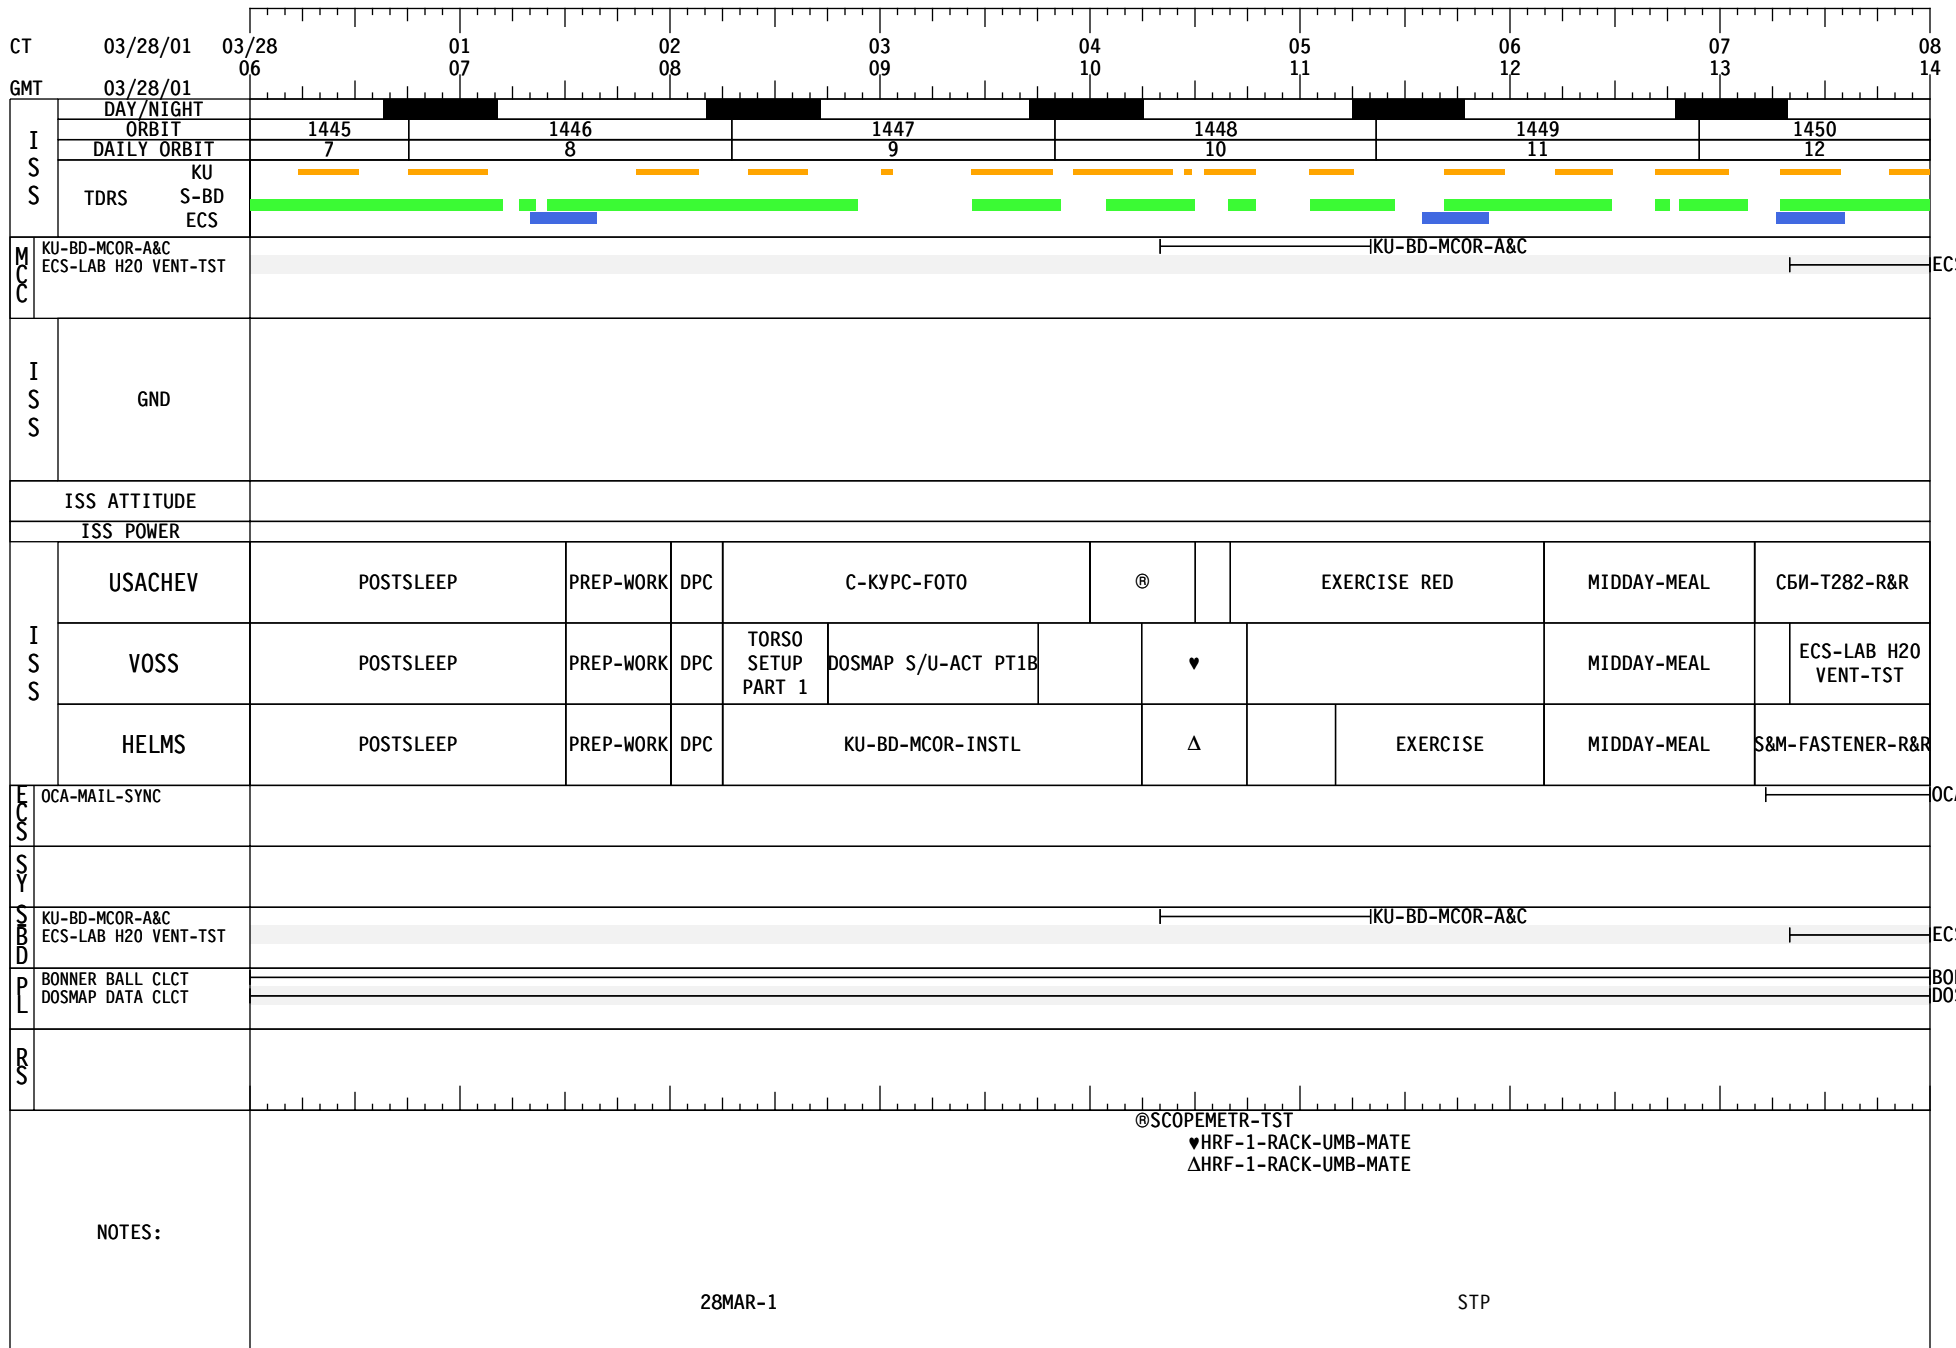

ISS-2 28-MAR-01 SHORT TERM PLAN GMT (087)

Final Integrated

ISS-2 28-MAR-01 SHORT TERM PLAN GMT (087)

Final Integrated

BONNER BA
DOSMAP DA

28MAR-2

STP

ISS-2 28-MAR-01 SHORT TERM PLAN GMT (087)

Final Integrated

BONNER BA
DOSMAP DA

28MAR-3

STP