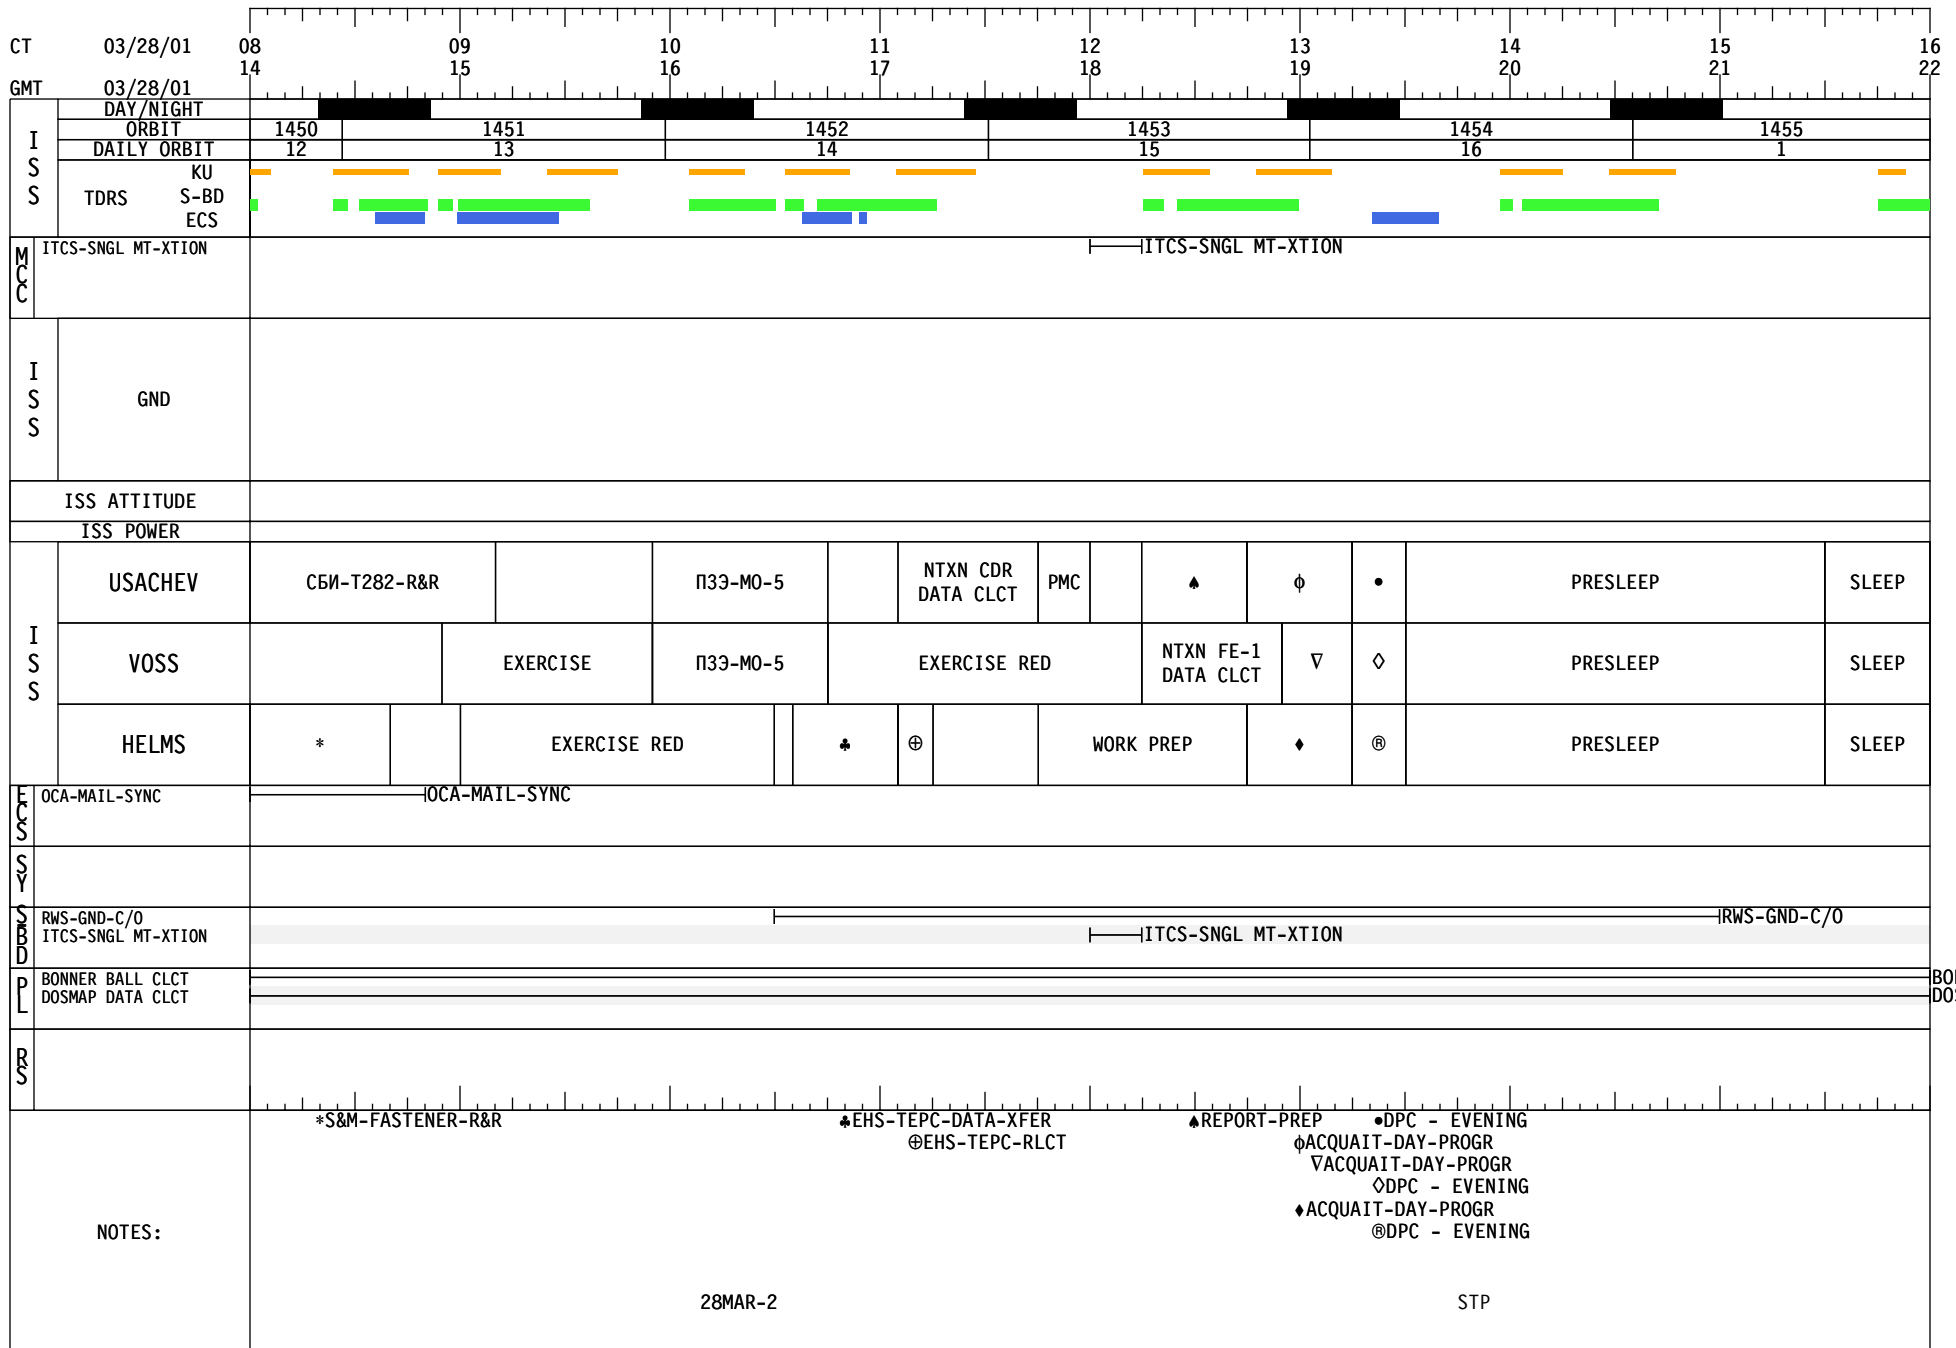

ISS-2 28-MAR-01 SHORT TERM PLAN GMT (087)

Final Integrated

ISS-2 28-MAR-01 SHORT TERM PLAN GMT (087)

Final Integrated

BONNER BA
DOSMAP DA

28MAR-2

STP

ISS-2 28-MAR-01 SHORT TERM PLAN GMT (087)

Final Integrated

BONNER BA
DOSMAP DA

28MAR-3

STP