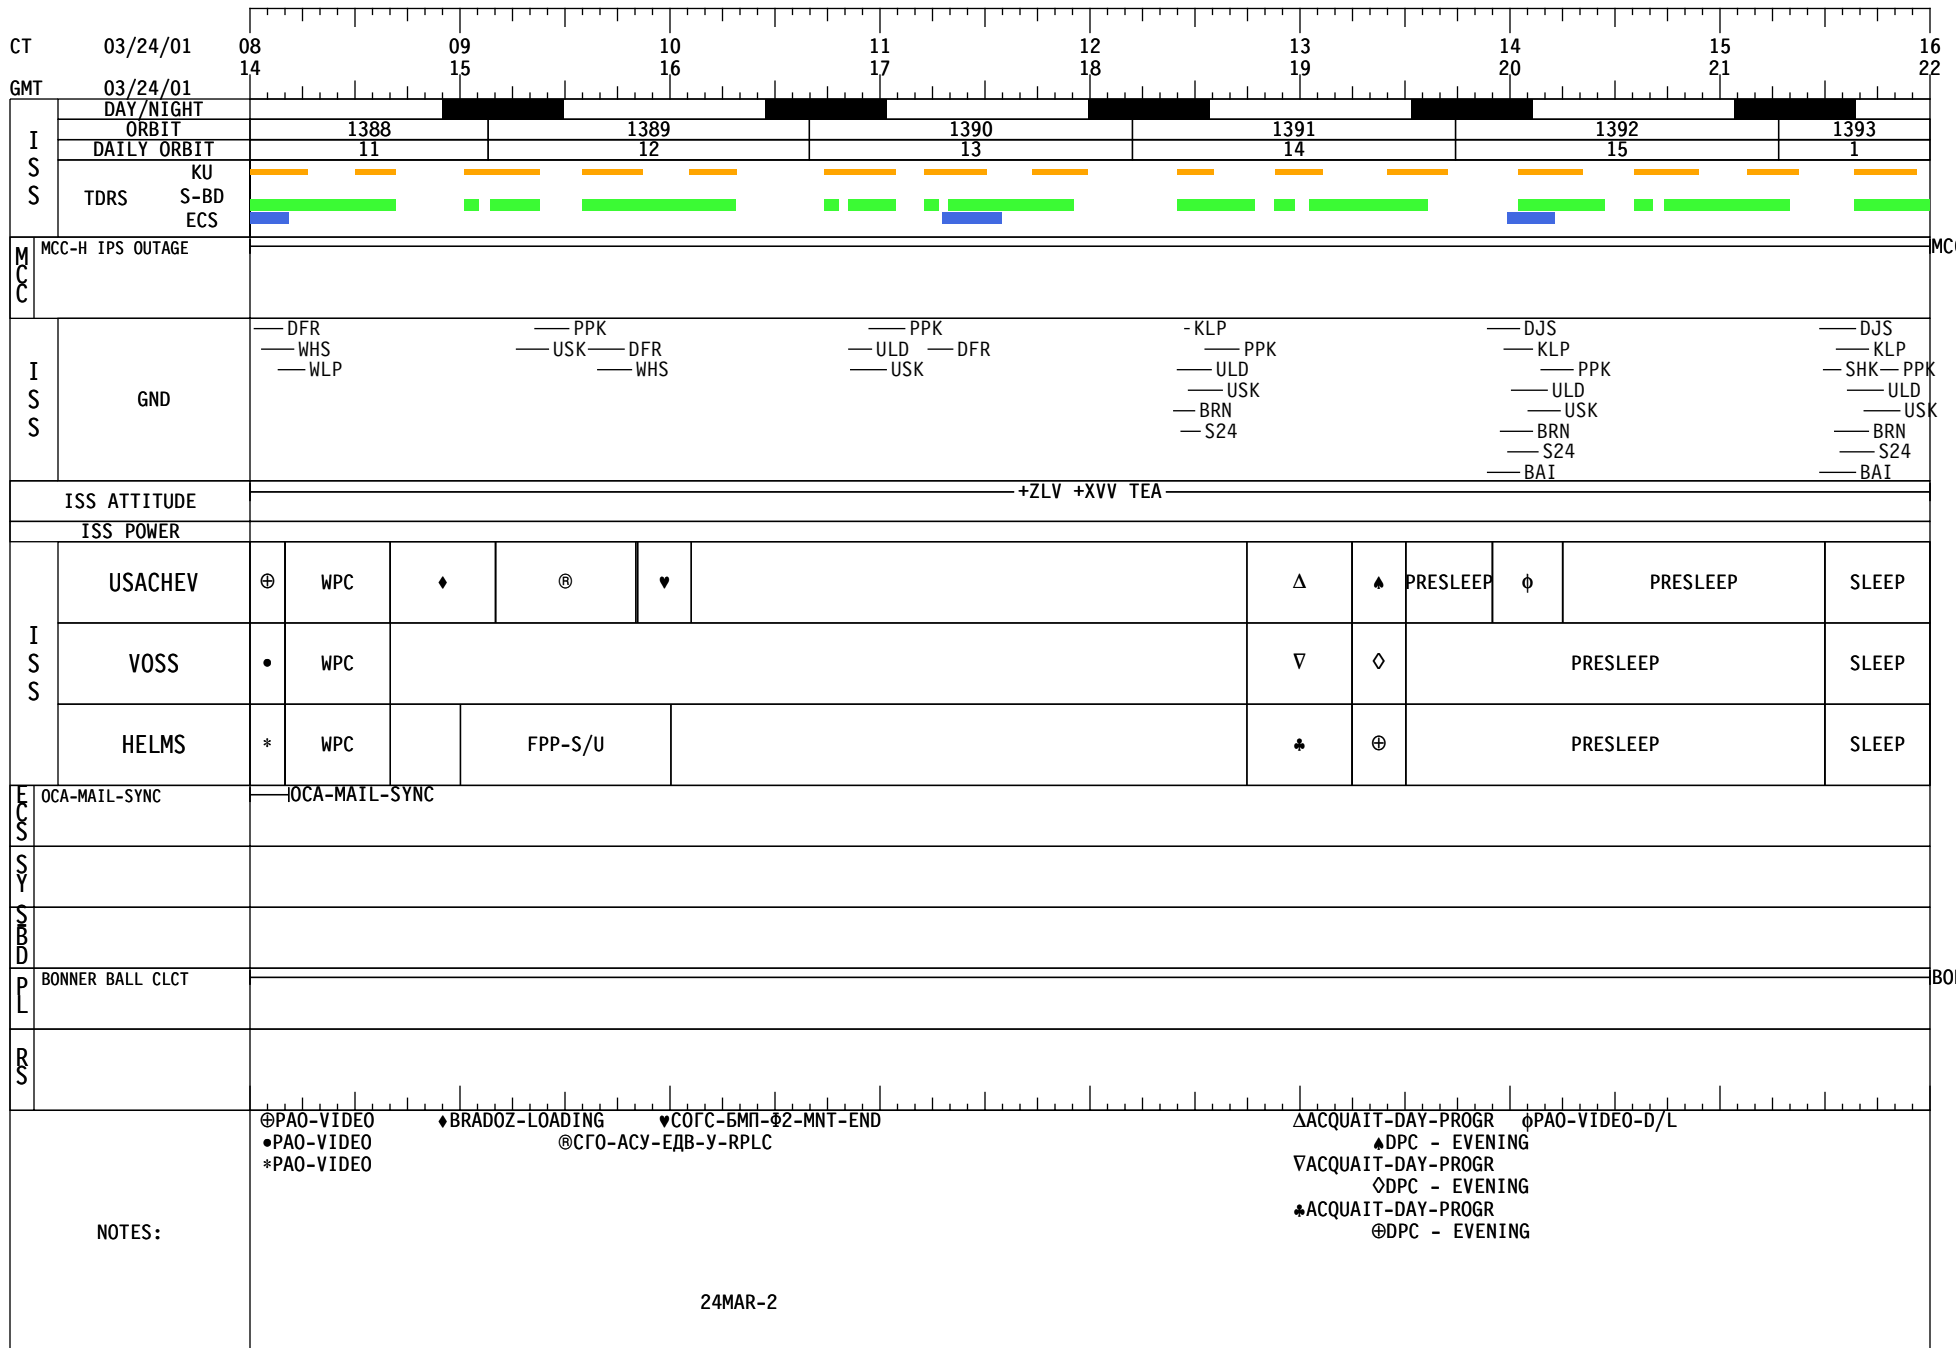

ISS-2 24-MAR-01 SHORT TERM PLAN (GMT 083) SATURDAY Final Integ.

ISS-2 24-MAR-01 SHORT TERM PLAN (GMT 083) SATURDAY Final Integ.

ISS-2 24-MAR-01 SHORT TERM PLAN (GMT 083) SATURDAY Final Integ.

BONNER BA