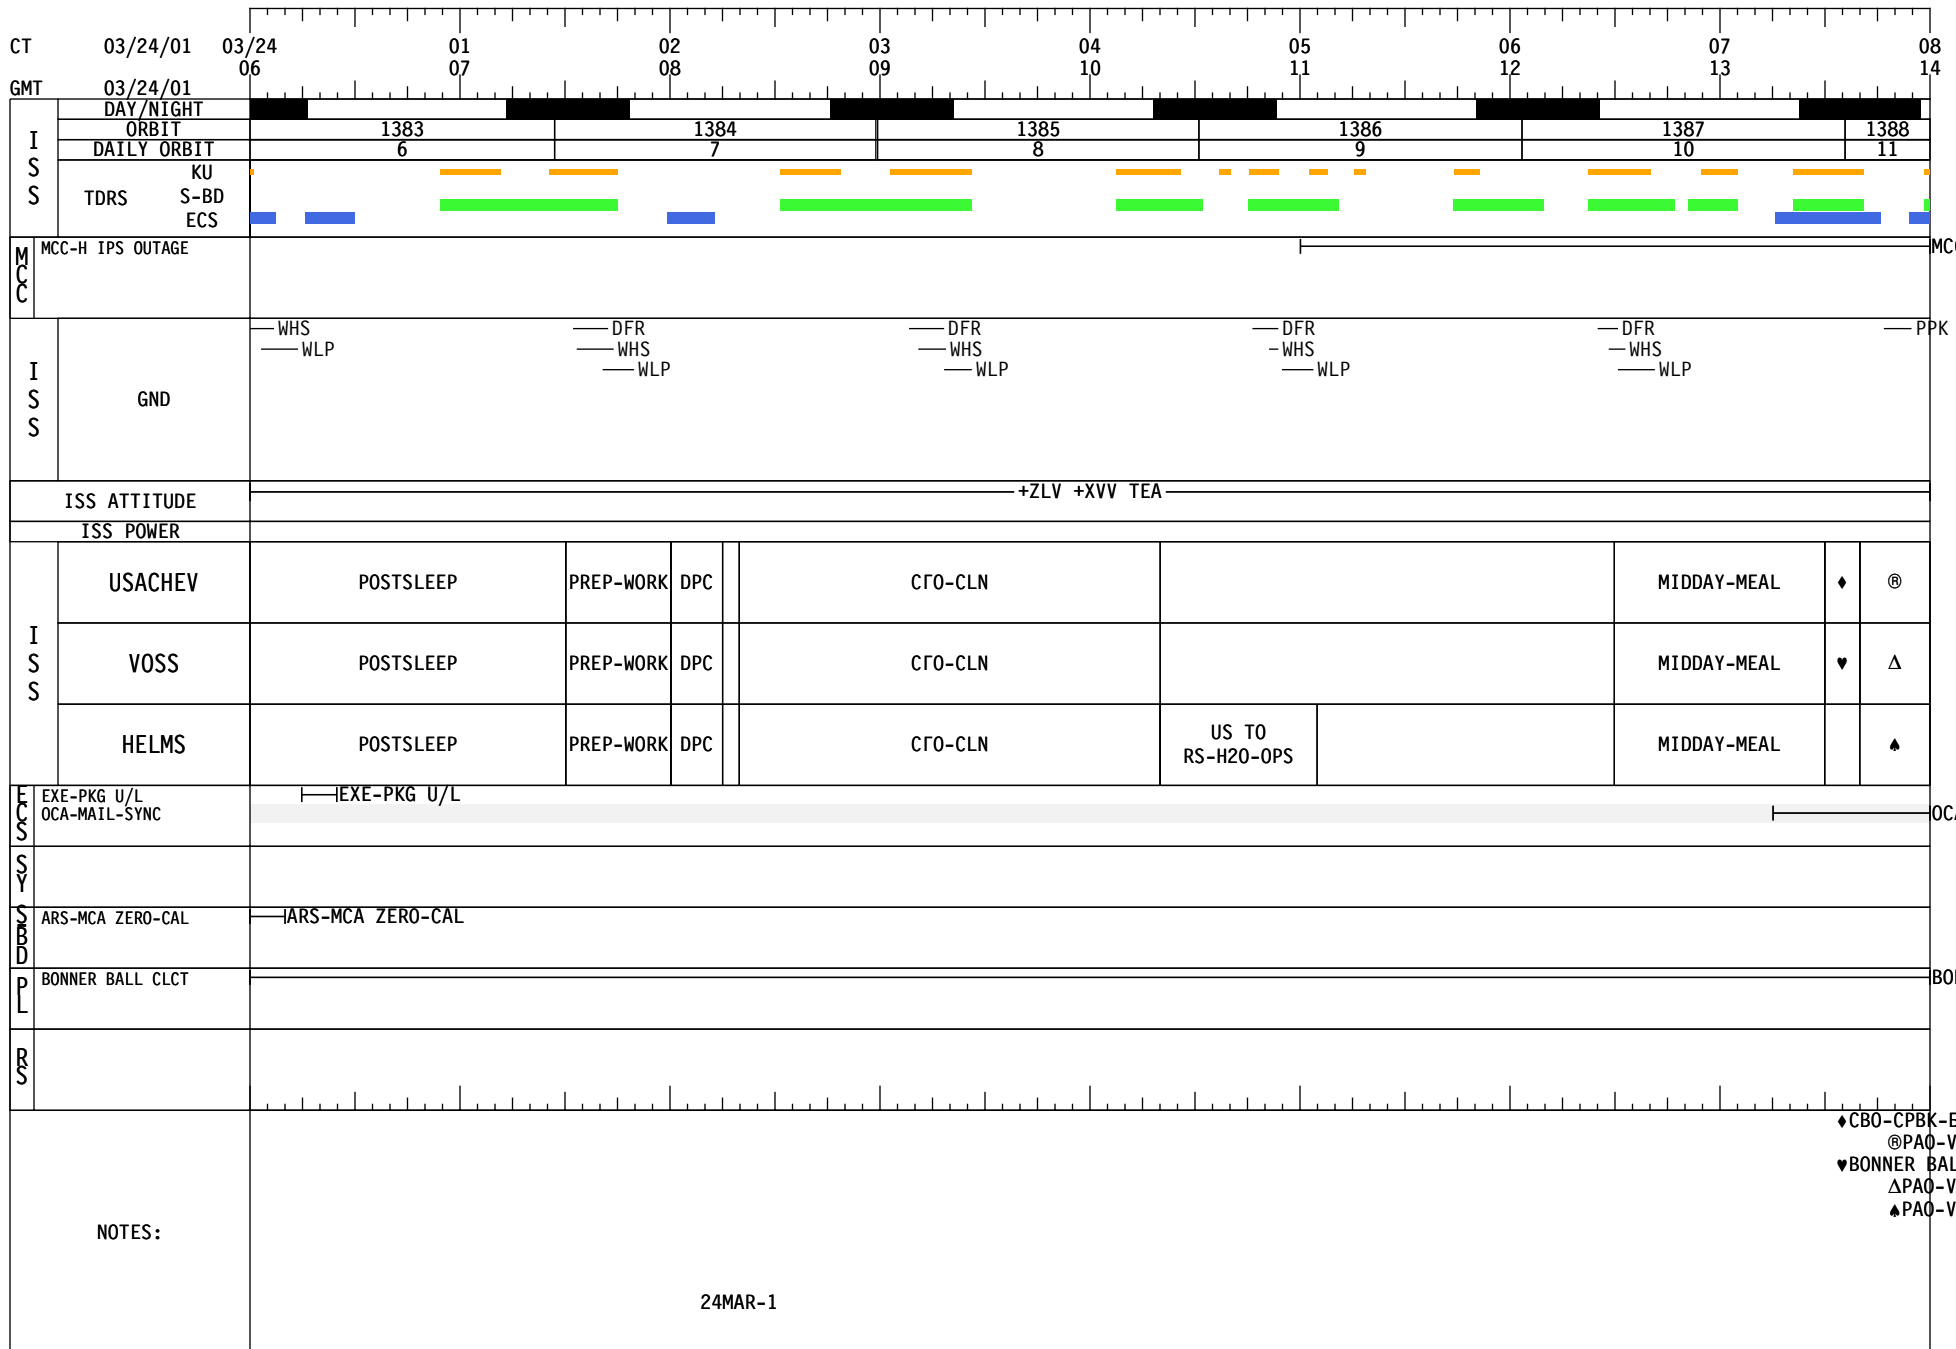

ISS-2 24-MAR-01 SHORT TERM PLAN (GMT 083) SATURDAY Final Integ.

ISS-2 24-MAR-01 SHORT TERM PLAN (GMT 083) SATURDAY Final Integ.

ISS-2 24-MAR-01 SHORT TERM PLAN (GMT 083) SATURDAY Final Integ.

BONNER BA