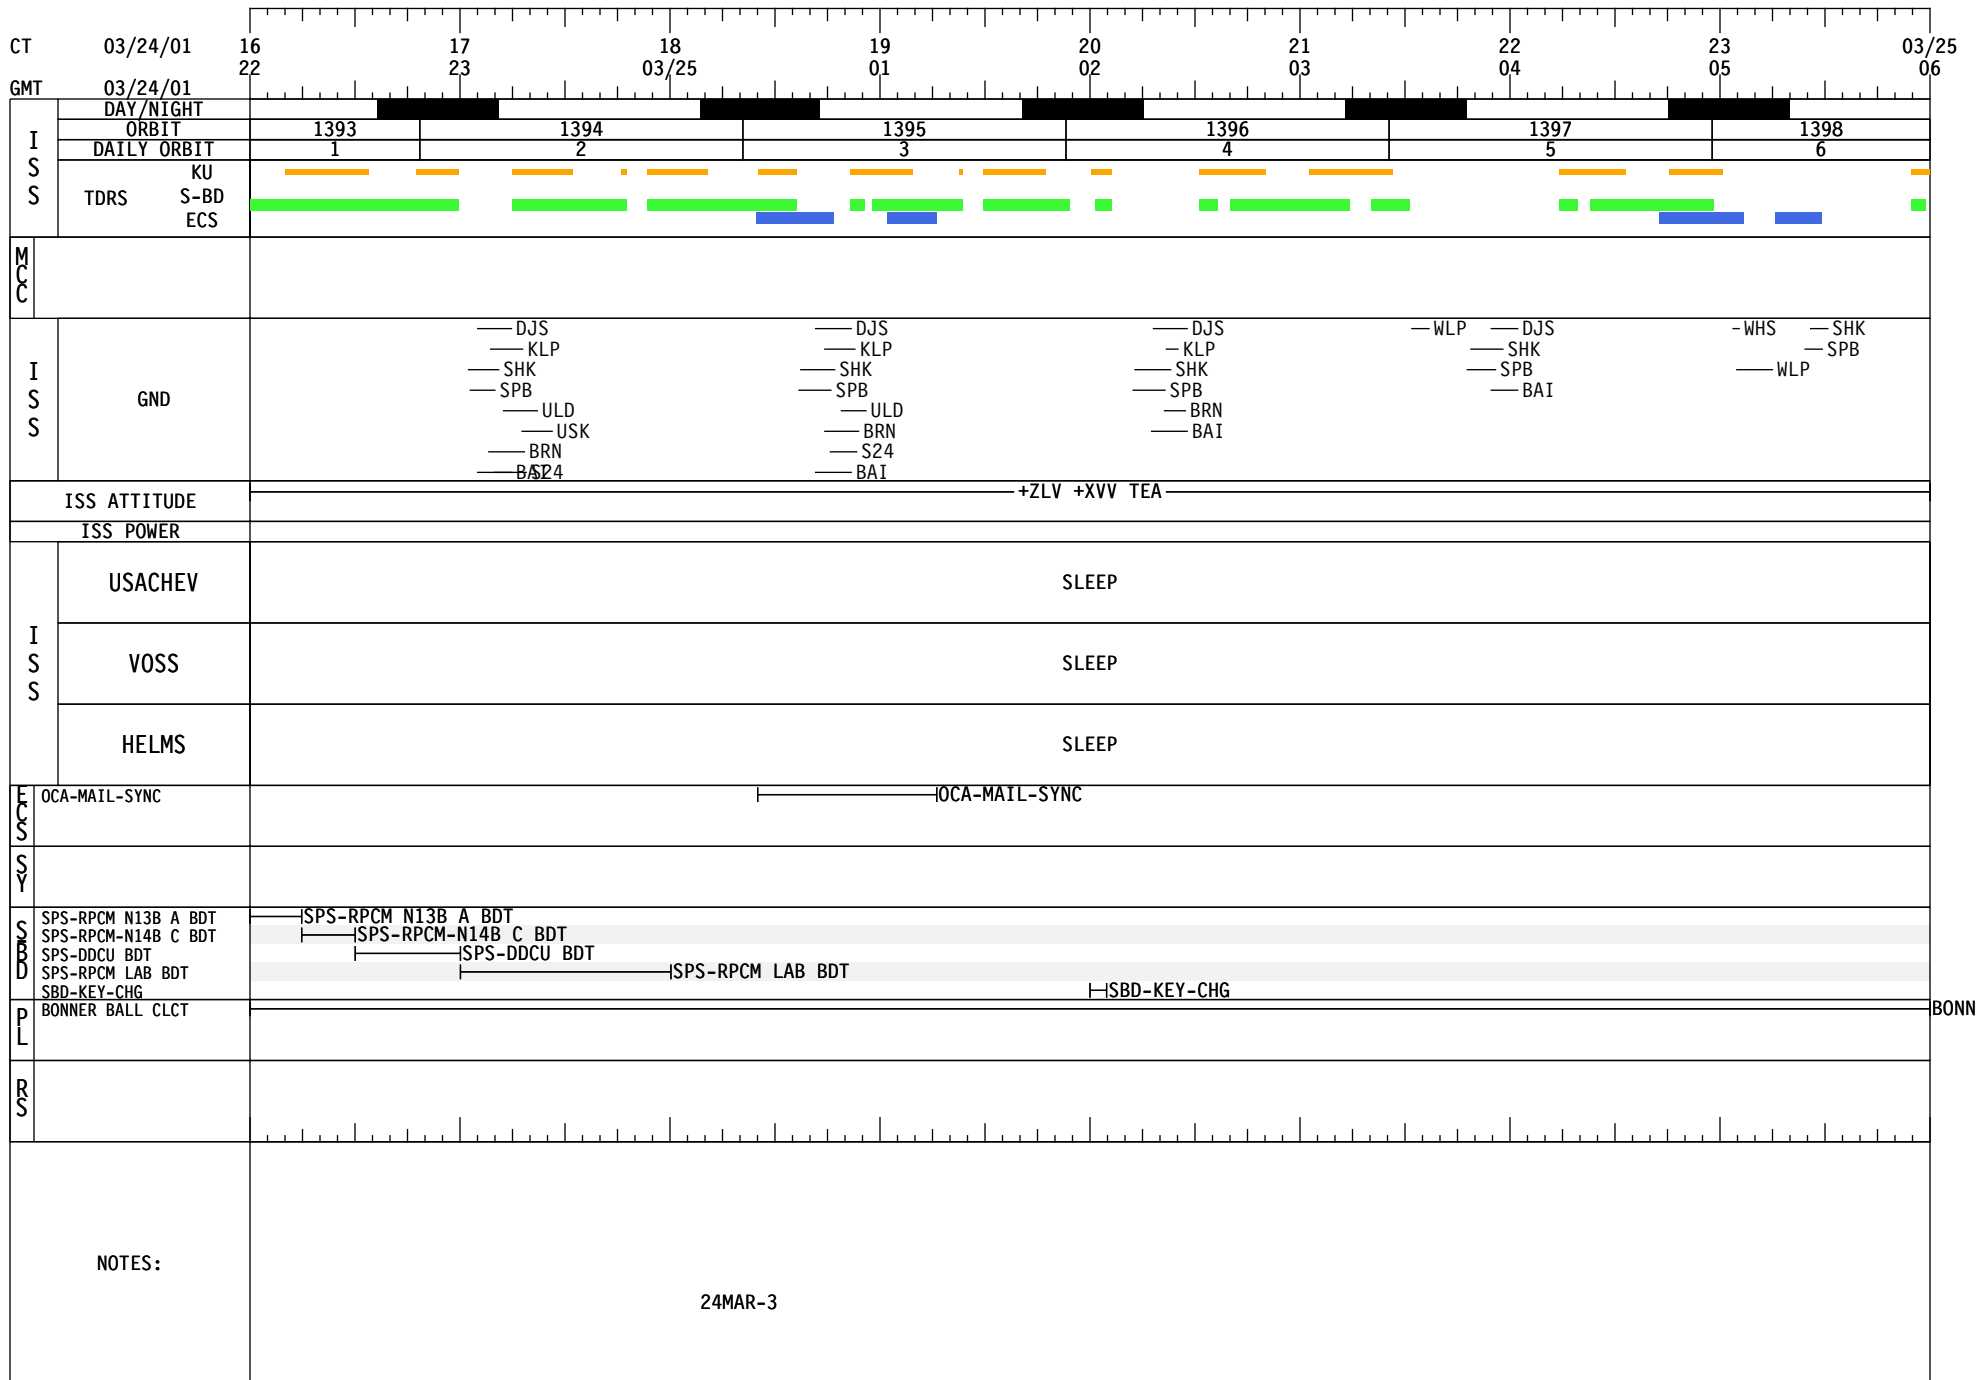

ISS-2 24-MAR-01 SHORT TERM PLAN (GMT 083) SATURDAY Final Integ.

ISS-2 24-MAR-01 SHORT TERM PLAN (GMT 083) SATURDAY Final Integ.

ISS-2 24-MAR-01 SHORT TERM PLAN (GMT 083) SATURDAY Final Integ.

BONNER BA