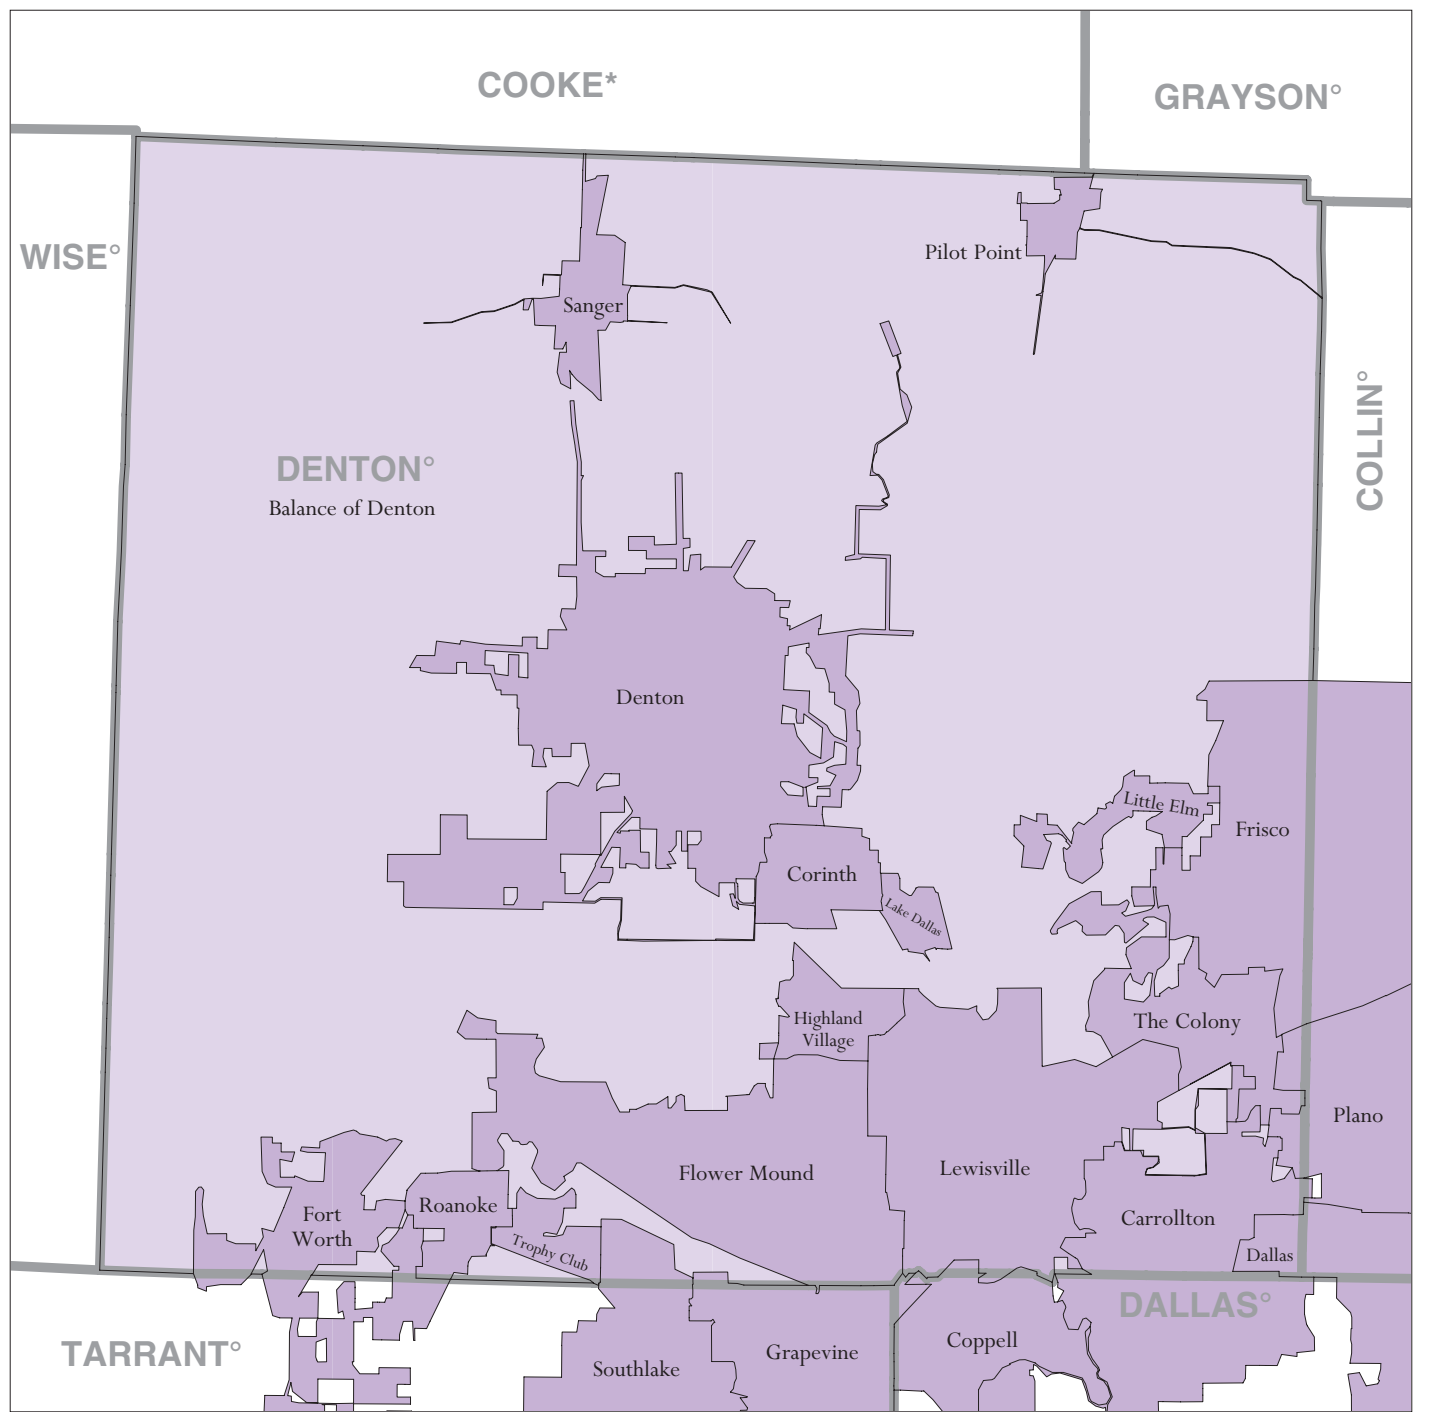

Denton County, TX - Economic Places

Location in State

Legend

- Madison Economic Place (completely or partially within subject area)
- Balance of Dane 'Balance of County' Economic Place
- DANE County or statistical equivalent

A degree (°) denotes that the county or statistical equivalent is in a Metropolitan Statistical Area. An asterisk (*) denotes that the county or statistical equivalent is in a Micropolitan Statistical Area. All boundaries are as of January 1, 2002.

Tarrant County, TX - Economic Places

Location in State

Legend

- Madison Economic Place (completely or partially within subject area)
- Balance of Dane 'Balance of County' Economic Place
- DANE County or statistical equivalent