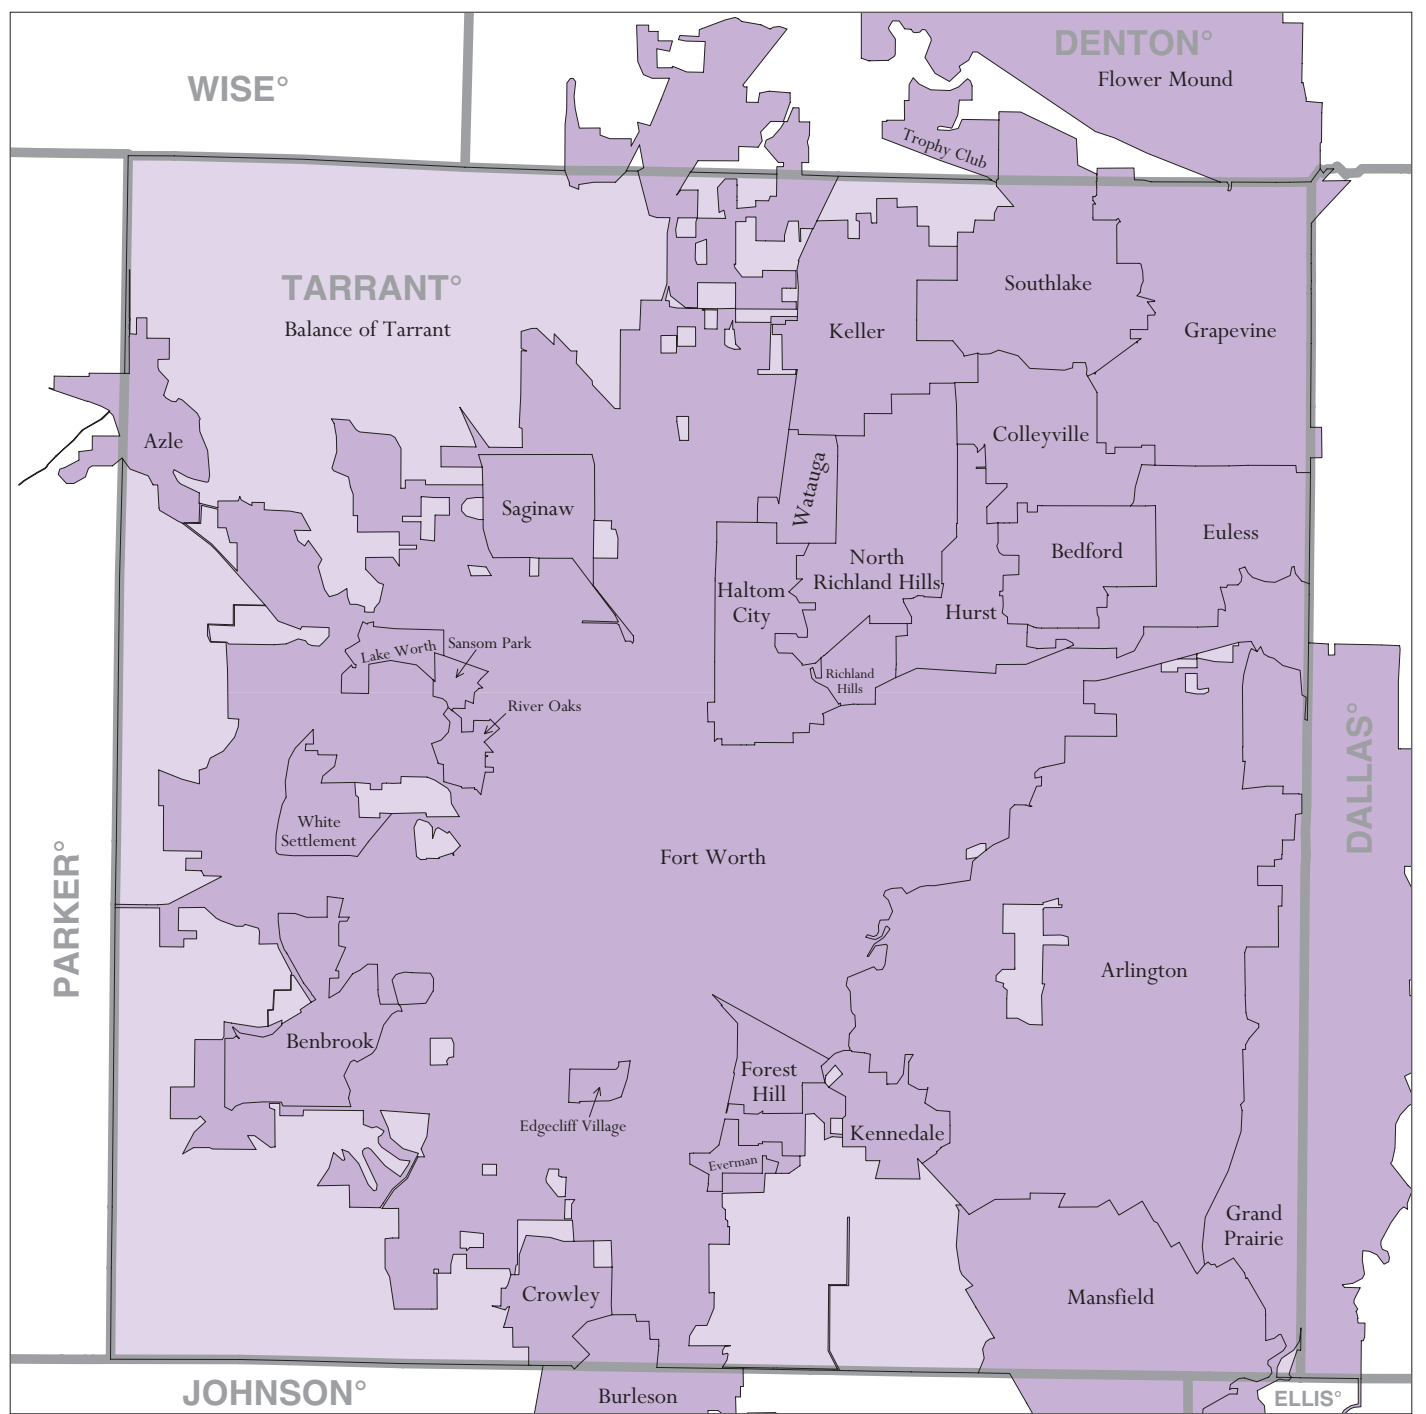

Denton County, TX - Economic Places

Location in State

Legend

- Madison Economic Place (completely or partially within subject area)
- Balance of Dane 'Balance of County' Economic Place
- DANE County or statistical equivalent

A degree (°) denotes that the county or statistical equivalent is in a Metropolitan Statistical Area. An asterisk (*) denotes that the county or statistical equivalent is in a Micropolitan Statistical Area. All boundaries are as of January 1, 2002.

Tarrant County, TX - Economic Places

Location in State

Legend

- Madison Economic Place (completely or partially within subject area)
- Balance of Dane 'Balance of County' Economic Place
- DANE County or statistical equivalent