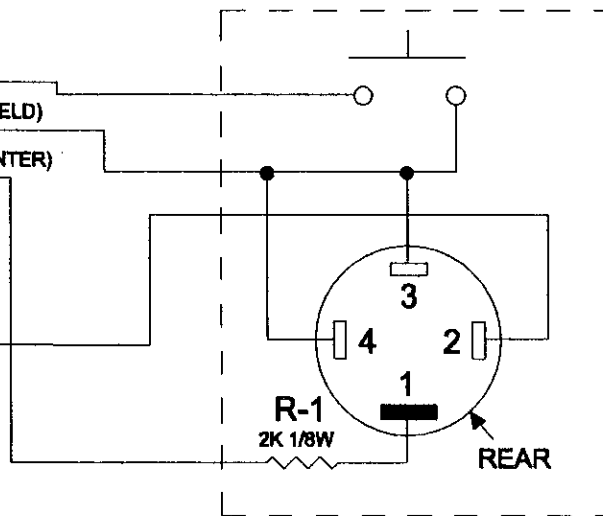

- ANTENNA -  
CUT PLUG OFF  
FLUSH WITH  
CASE.

**PTT**

- 1 - MIC HIGH
- 2 - AUDIO HIGH
- 3 - MIC LOW
- 4 - AUDIO LOW

P-2

**PARTS & NOTES**

- P-1: RELM LAA0350 W/CABLE
- P-2: U-94A/U CONNECTOR W/PTT
- R-1: 2000 OHM, 1/8 WATT RESISTOR
- LENGTH OF ADAPTER CABLE NO LESS THAN 15 INCHES.
- PRE-BUILT ADAPTER CABLES AVAILABLE FROM: NIFC (NFES 5328) OR AIR COMM (ACS 988-3).