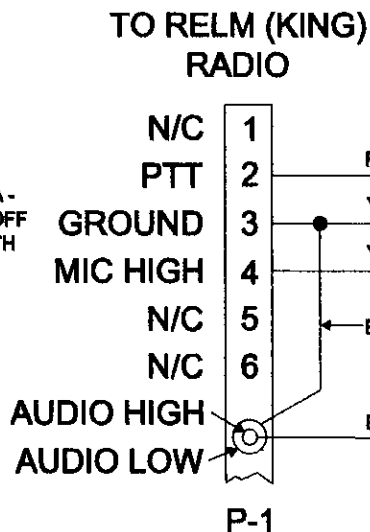

- ANTENNA -  
CUT PLUG OFF  
FLUSH WITH  
CASE.

**PTT**

- 1 - MIC HIGH
- 2 - AUDIO HIGH
- 3 - MIC LOW
- 4 - AUDIO LOW

P-2

**PARTS & NOTES**

- P-1: RELM LAA0350 W/CABLE
- P-2: U-94A/U CONNECTOR W/PTT
- R-1: 2000 OHM, 1/8 WATT RESISTOR
- LENGTH OF ADAPTER CABLE NO LESS THAN 15 INCHES.
- PRE-BUILT ADAPTER CABLES AVAILABLE FROM: NIFC (NFES 5328) OR AIR COMM (ACS 988-3).