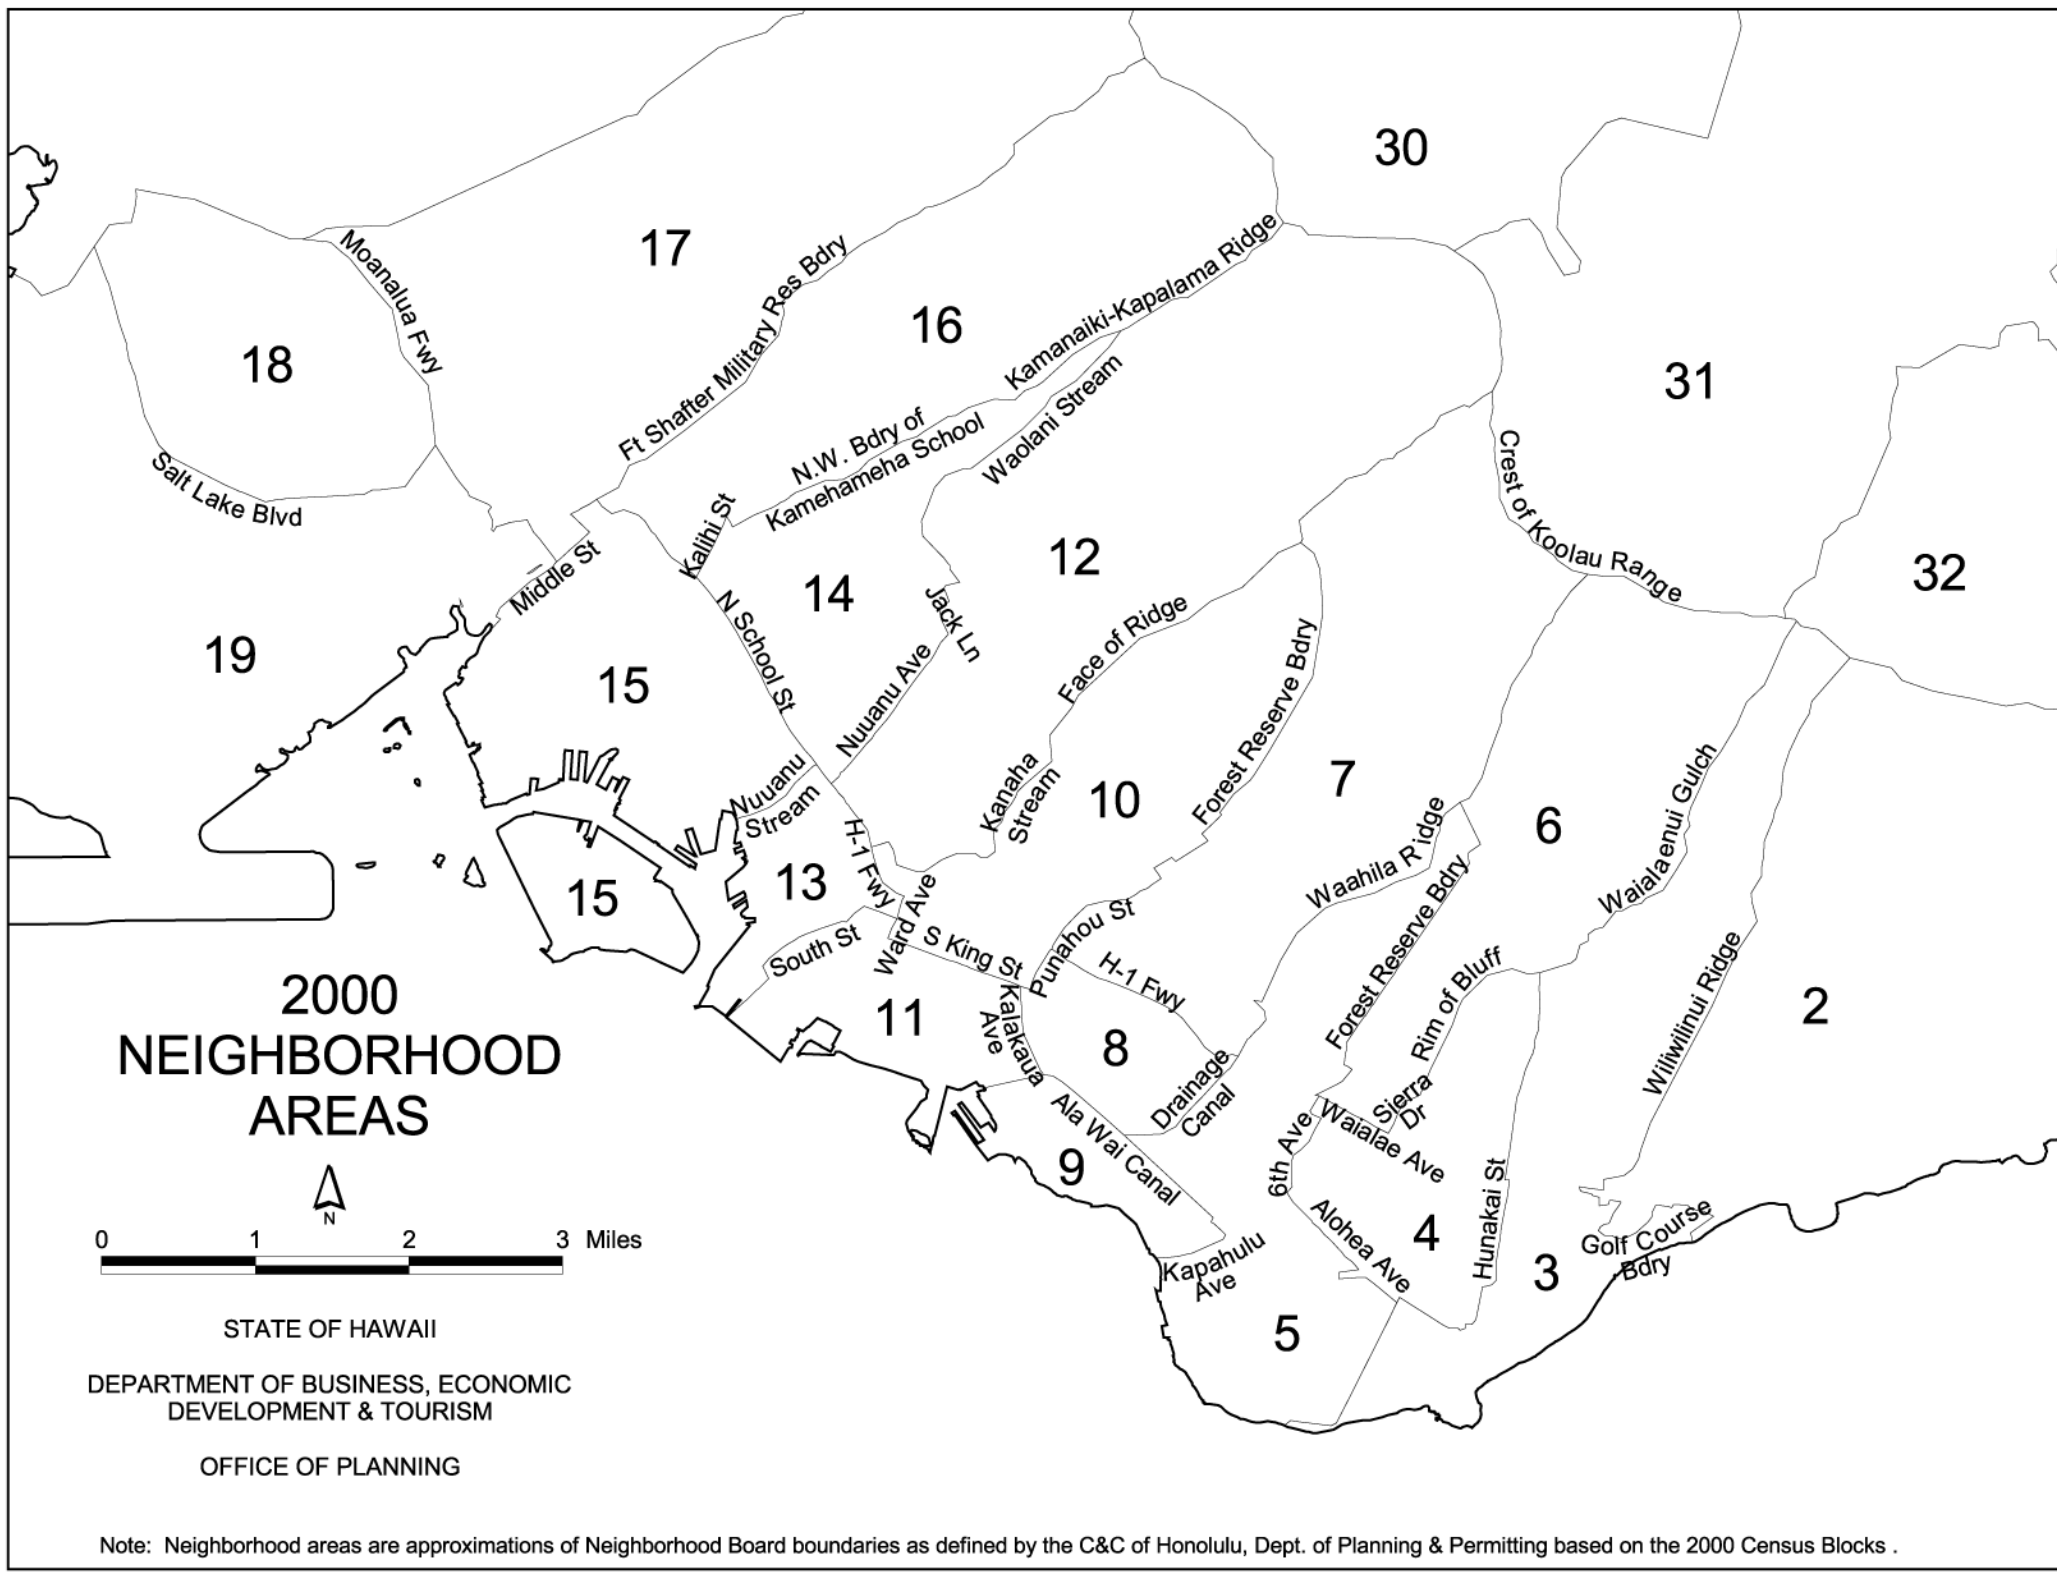

2000 NEIGHBORHOOD AREAS

STATE OF HAWAII
DEPARTMENT OF BUSINESS, ECONOMIC
DEVELOPMENT & TOURISM
OFFICE OF PLANNING

Note: Neighborhood areas are approximations of Neighborhood Board boundaries as defined by the C&C of Honolulu, Dept. of Planning & Permitting based on the 2000 Census Blocks .

**2000
NEIGHBORHOOD
AREAS**

STATE OF HAWAII

DEPARTMENT OF BUSINESS, ECONOMIC
DEVELOPMENT & TOURISM

OFFICE OF PLANNING

Note: Neighborhood areas are approximations of Neighborhood Board boundaries as defined by the C&C of Honolulu, Dept. of Planning & Permitting based on the 2000 Census Blocks .