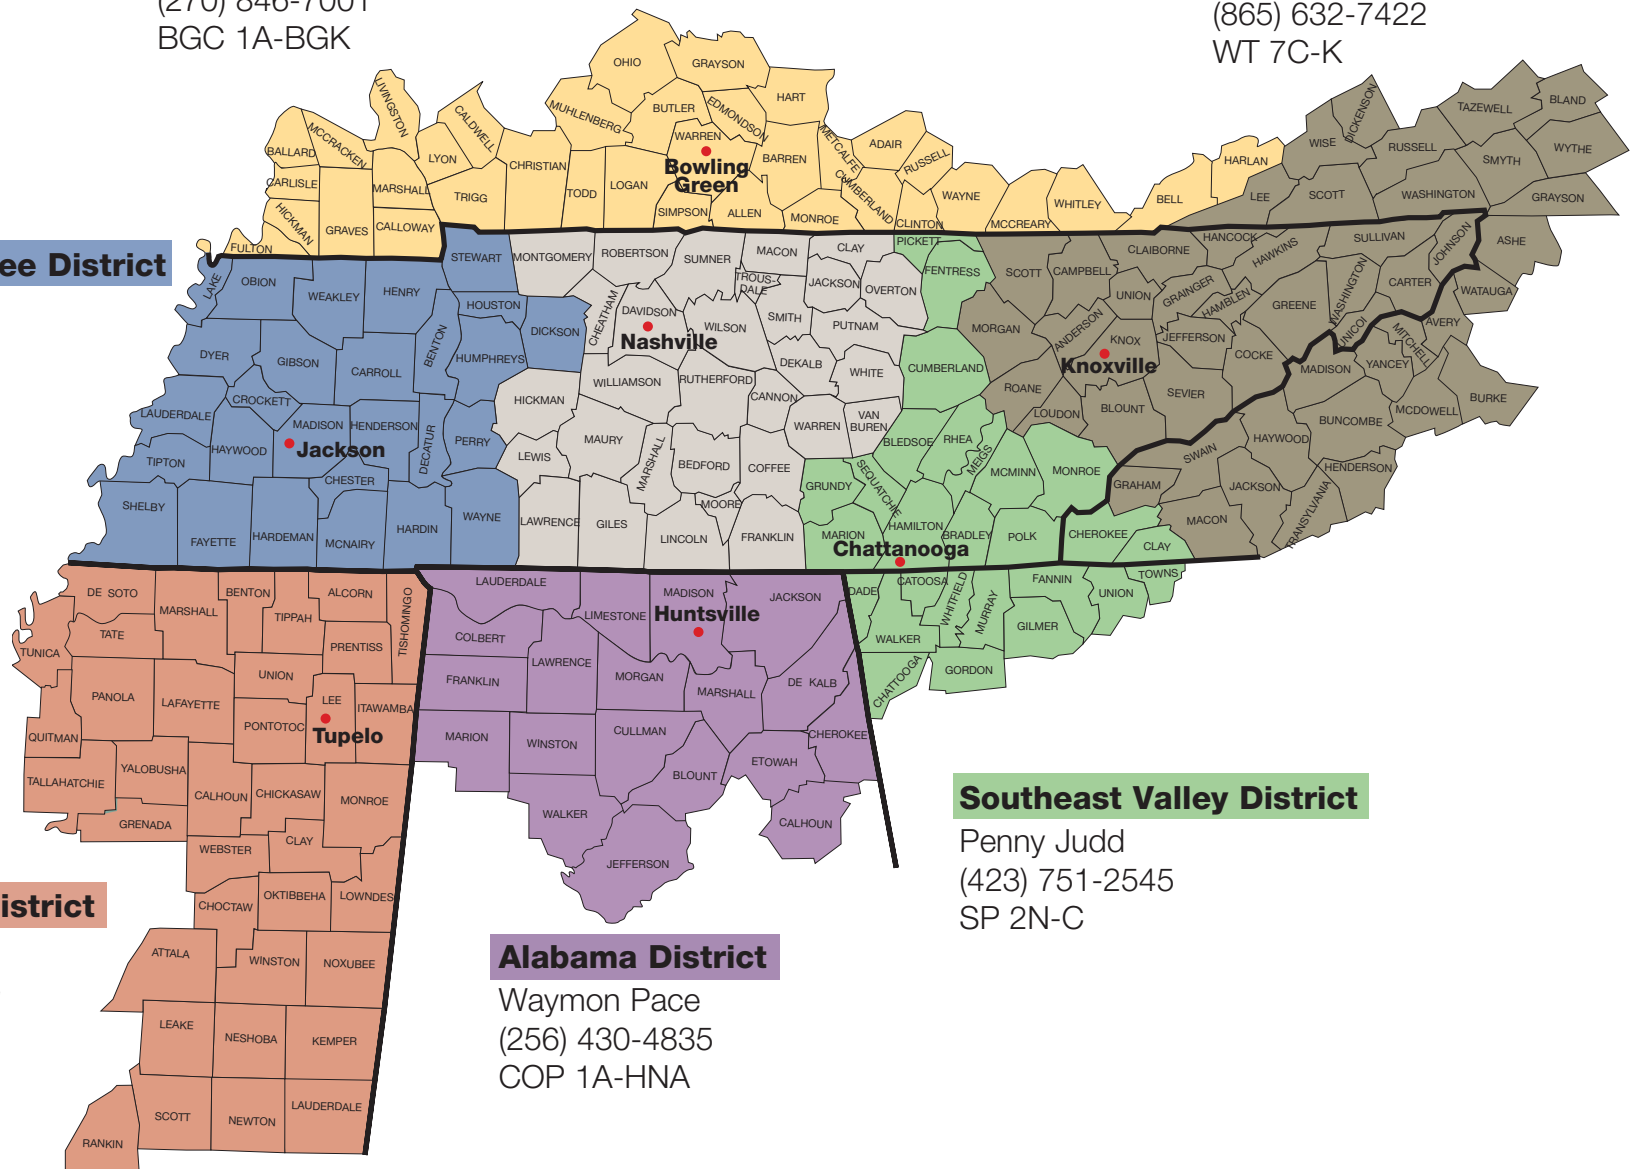

Valley Relations Districts

Middle Tennessee District

Amy Arnold
(615) 232-6089
OCP 1M-NST

Kentucky District

Nancy Mitchell
(270) 846-7001
BGC 1A-BGK

Northeast Valley District

Bert Robinson
(865) 632-7422
WT 7C-K

West Tennessee District

Paul Phelan
(731) 664-4020
ECB 1A-JKT

Southeast Valley District

Penny Judd
(423) 751-2545
SP 2N-C

Alabama District

Waymon Pace
(256) 430-4835
COP 1A-HNA

Mississippi District

Amy Tate
(662) 690-3403
ED 1A-TPM