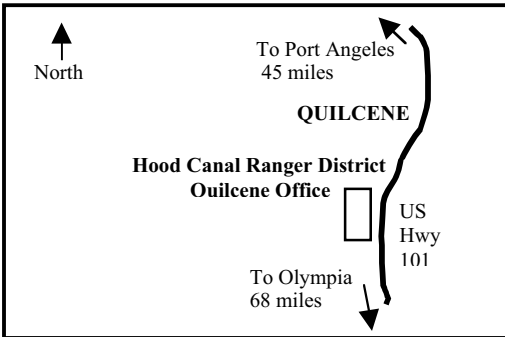

QUILCENE OFFICE – HOOD CANAL RANGER DISTRICT

Office	Address	Phone	Office Hours
Quilcene Office Hood Canal Ranger District	295142 Highway 101 P.O. Box 280 Quilcene, WA 98376	(360) 765-2200	M-F Winter Season Mid-Sept. to Mid-May 8:00 AM - 4:30 PM M-Sun Summer Season Mid-May to Mid-Sept. 8:00 AM – 4:30 PM

Drive Highway 101 to Quilcene, 68 miles north of Olympia and 45 miles southeast of Port Angeles. Office located on west side of Highway 101 at the south end of Quilcene.

Hood Canal Ranger District's Quilcene office.