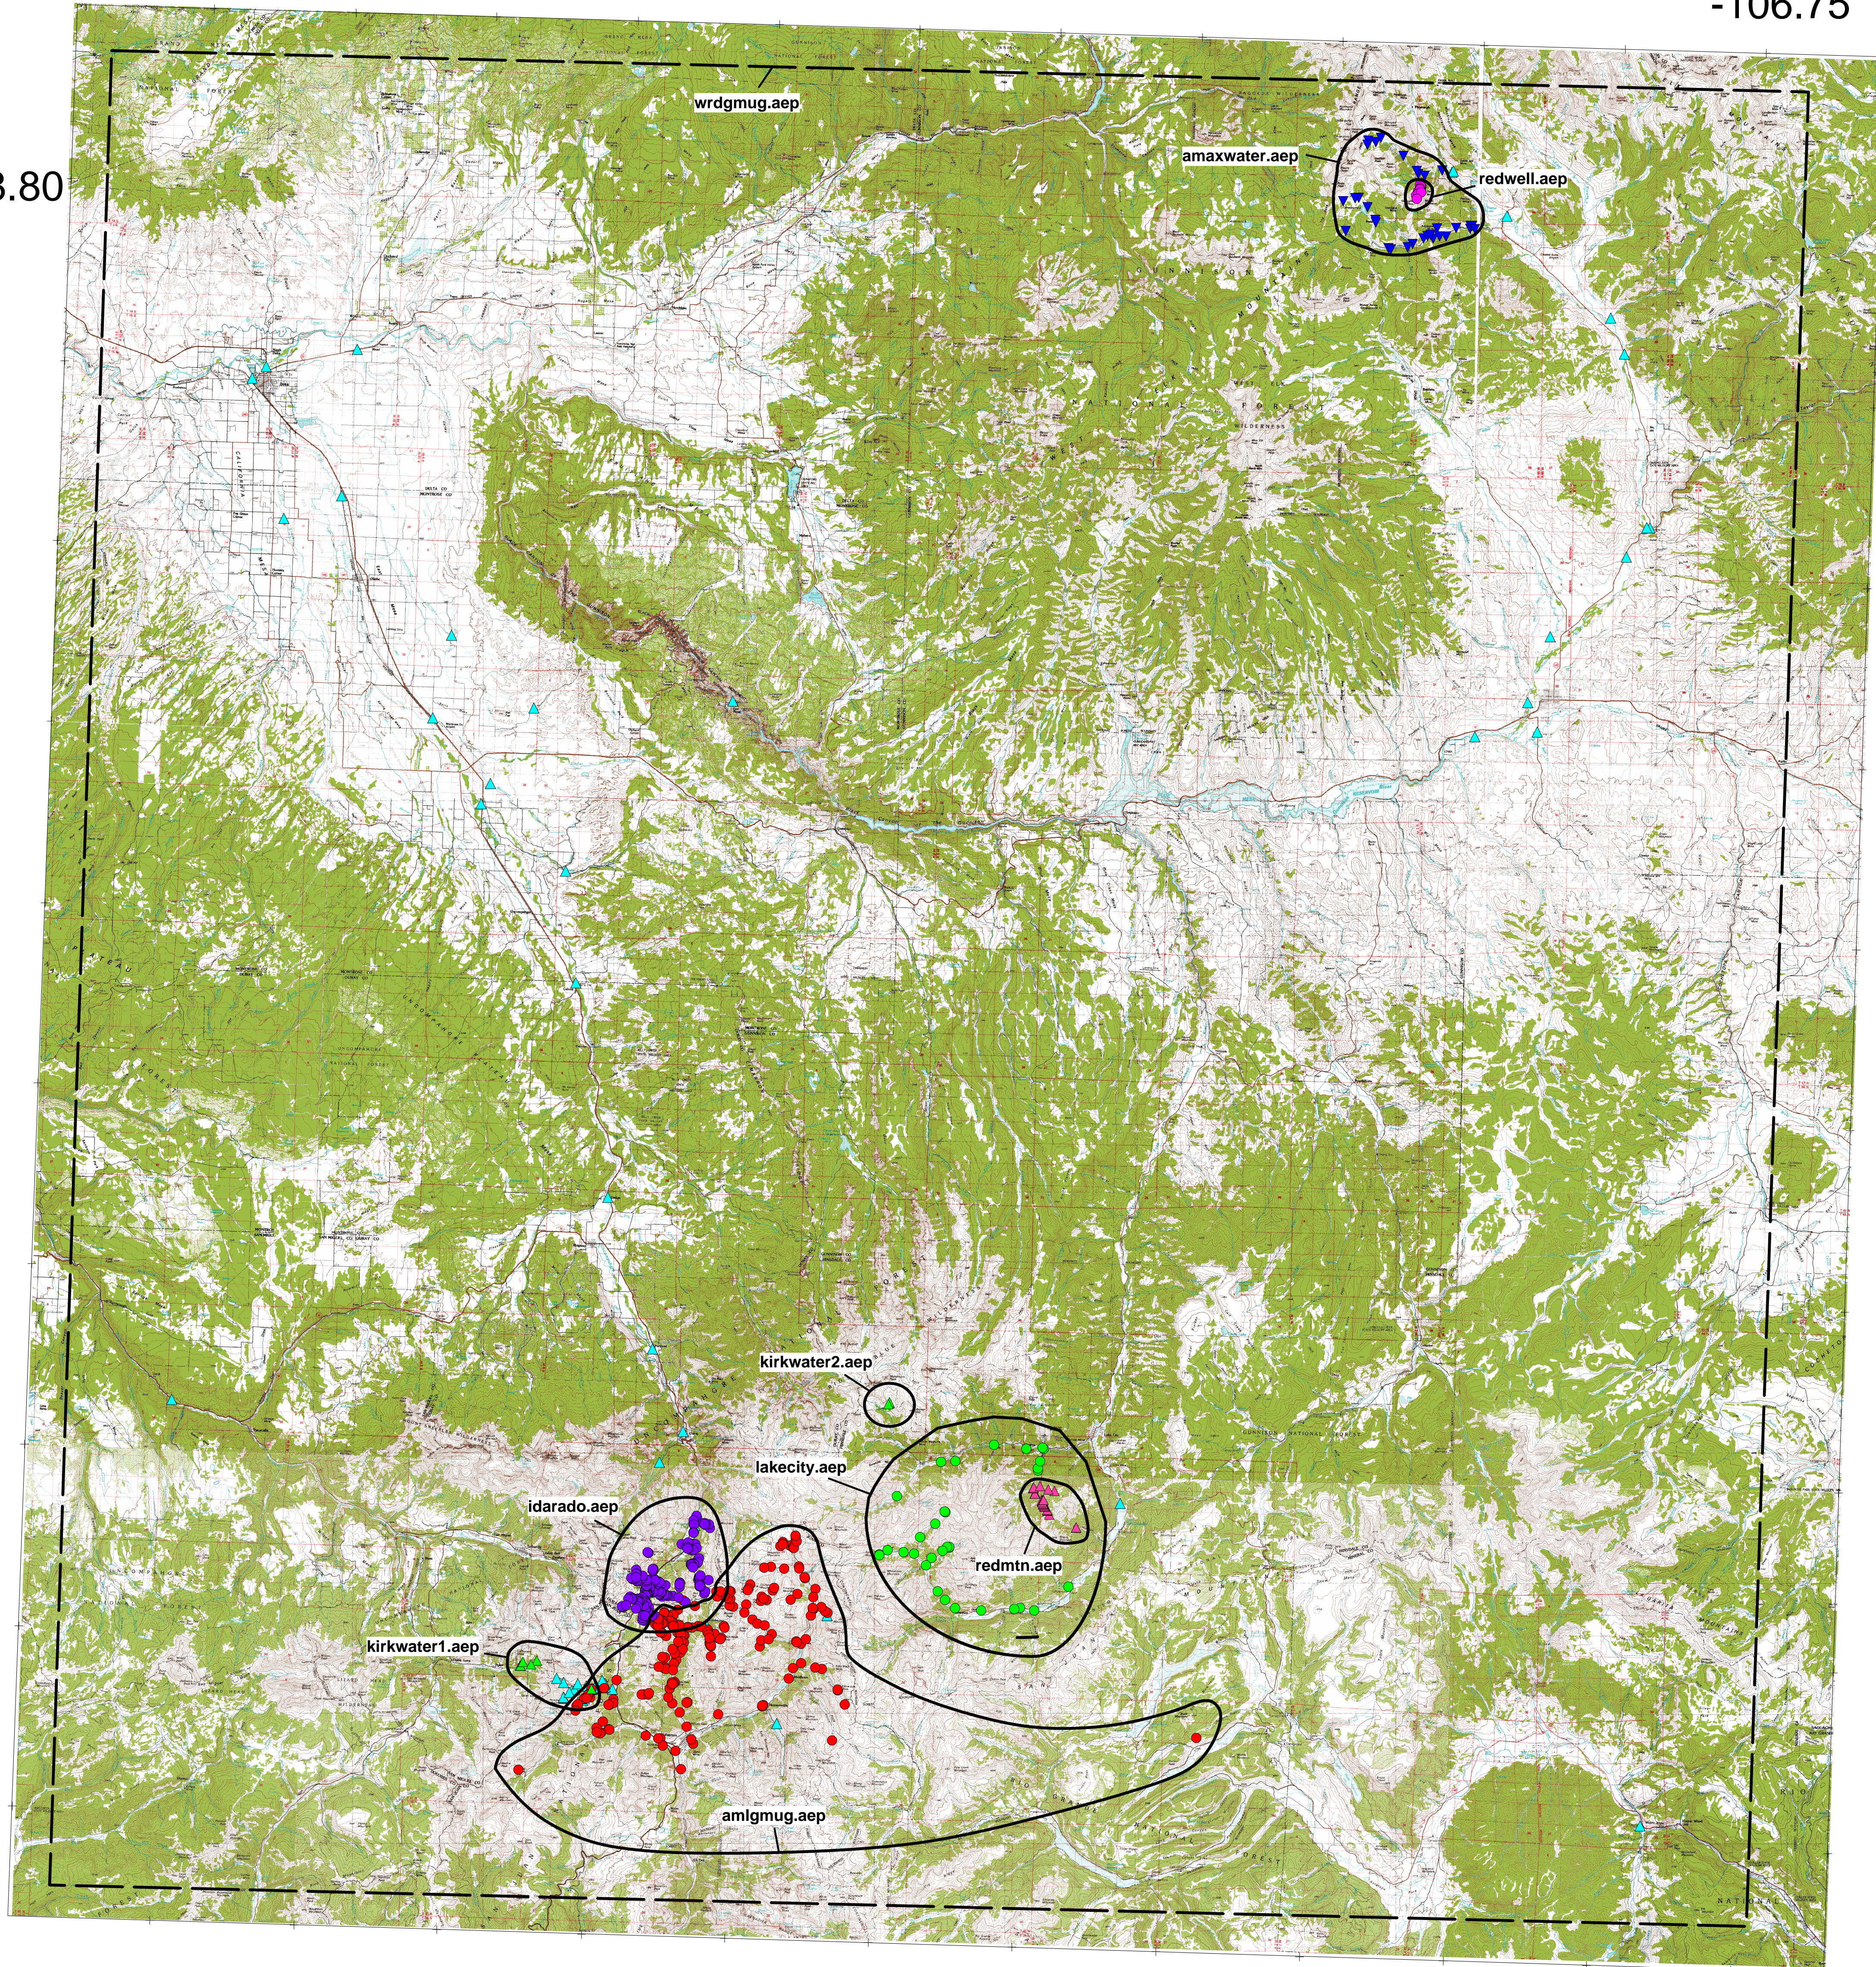

GMUG WATER DATA SETS

-108.125

-106.75

38.80

WATER DATA SETS

- kirkwater
- redmtn
- lakecity
- redwell
- idarado
- amlgmug
- amaxwater
- wrdgmug

boundary of ArcExplorer views of above data sets

37.75

0 10 20
kilometers