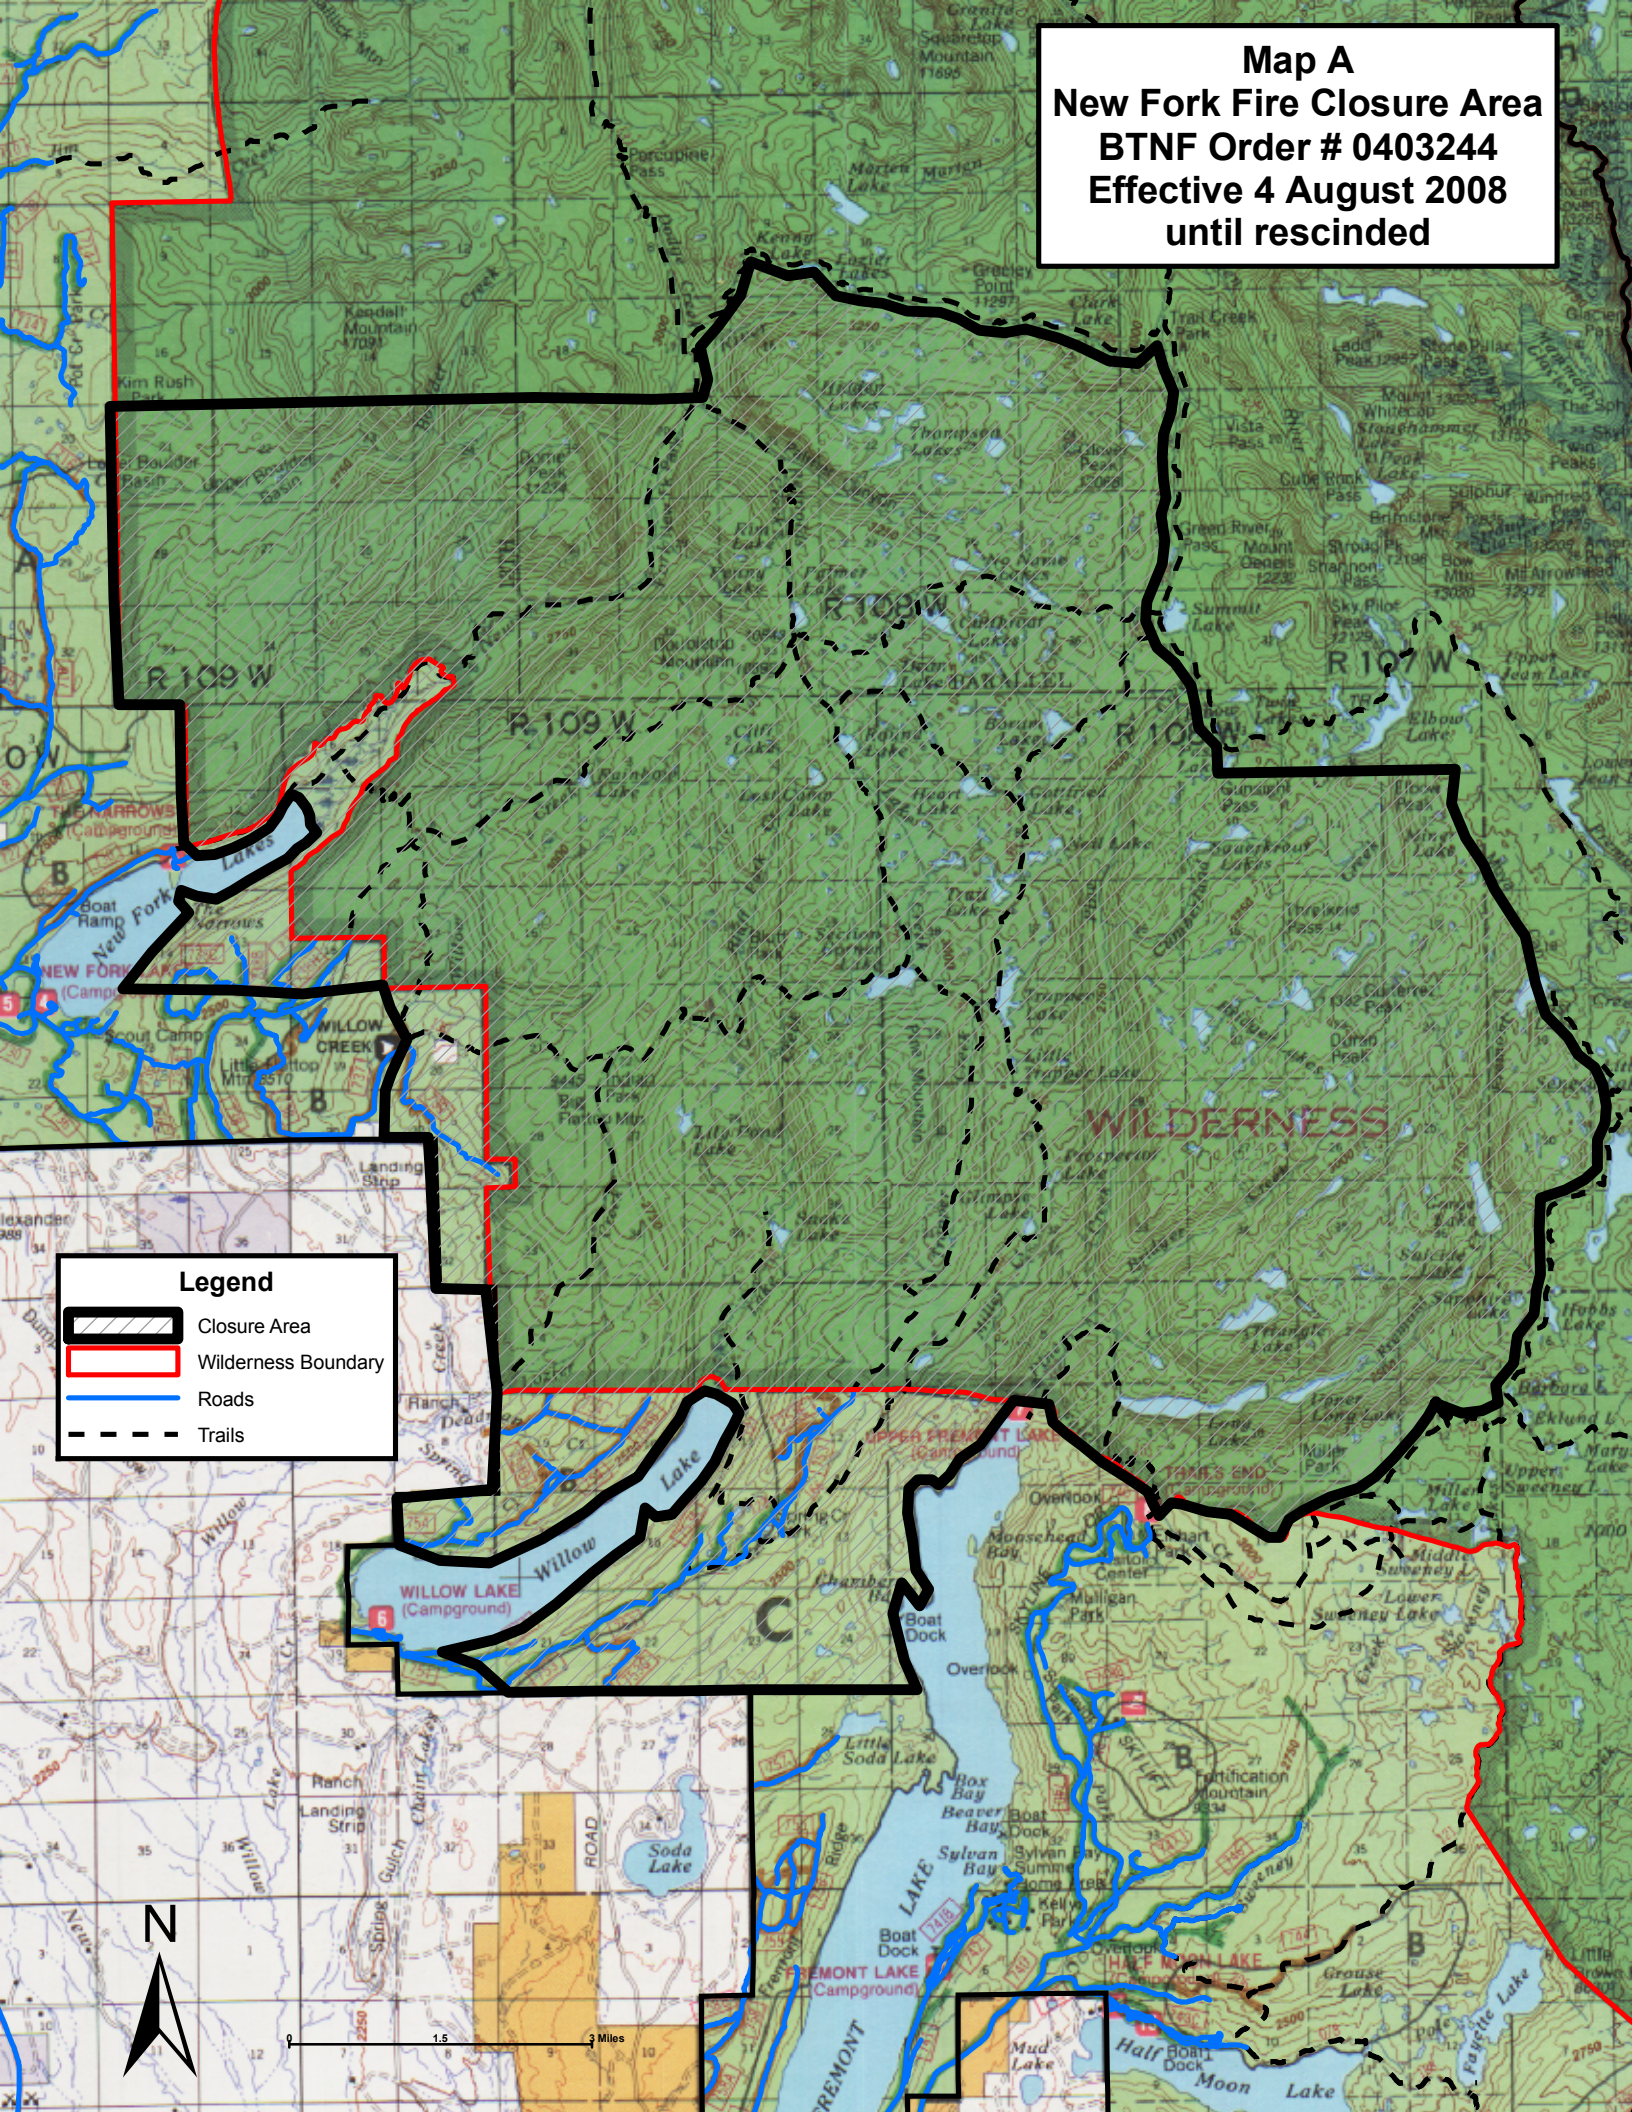

**Map A**  
**New Fork Fire Closure Area**  
**BTNF Order # 0403244**  
**Effective 4 August 2008**  
**until rescinded**

**Legend**

-  Closure Area
-  Wilderness Boundary
-  Roads
-  Trails