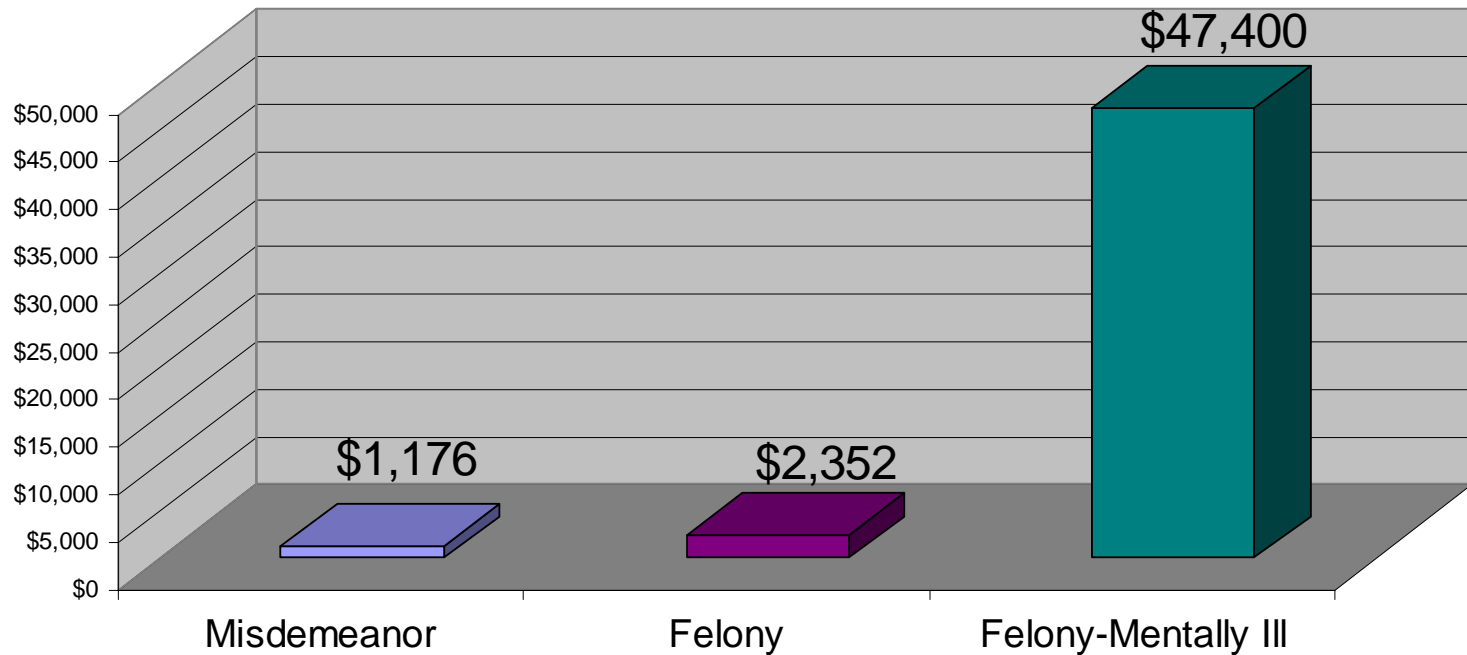

Average Stay in King County Jail*

* Based on 2006 estimated data for inmates who remain in jail more than 72 hours

Average Cost of a Stay in King County Jail*

* Based on 2006 estimated data for inmates who remain in jail more than 72 hours. Misdemeanor and felony cost per day is \$98. Felony-mentally ill cost per day is \$300.