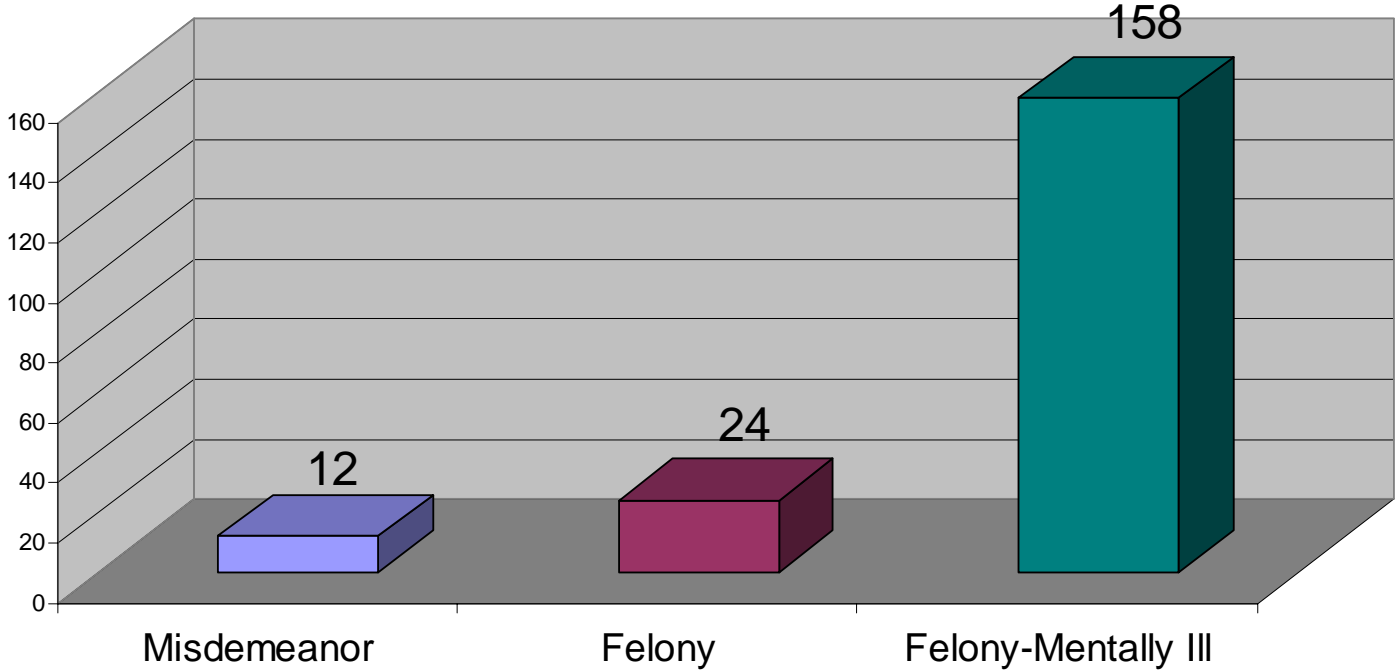

Average Stay in King County Jail*

* Based on 2006 estimated data for inmates who remain in jail more than 72 hours

Average Cost of a Stay in King County Jail*

* Based on 2006 estimated data for inmates who remain in jail more than 72 hours. Misdemeanor and felony cost per day is \$98. Felony-mentally ill cost per day is \$300.