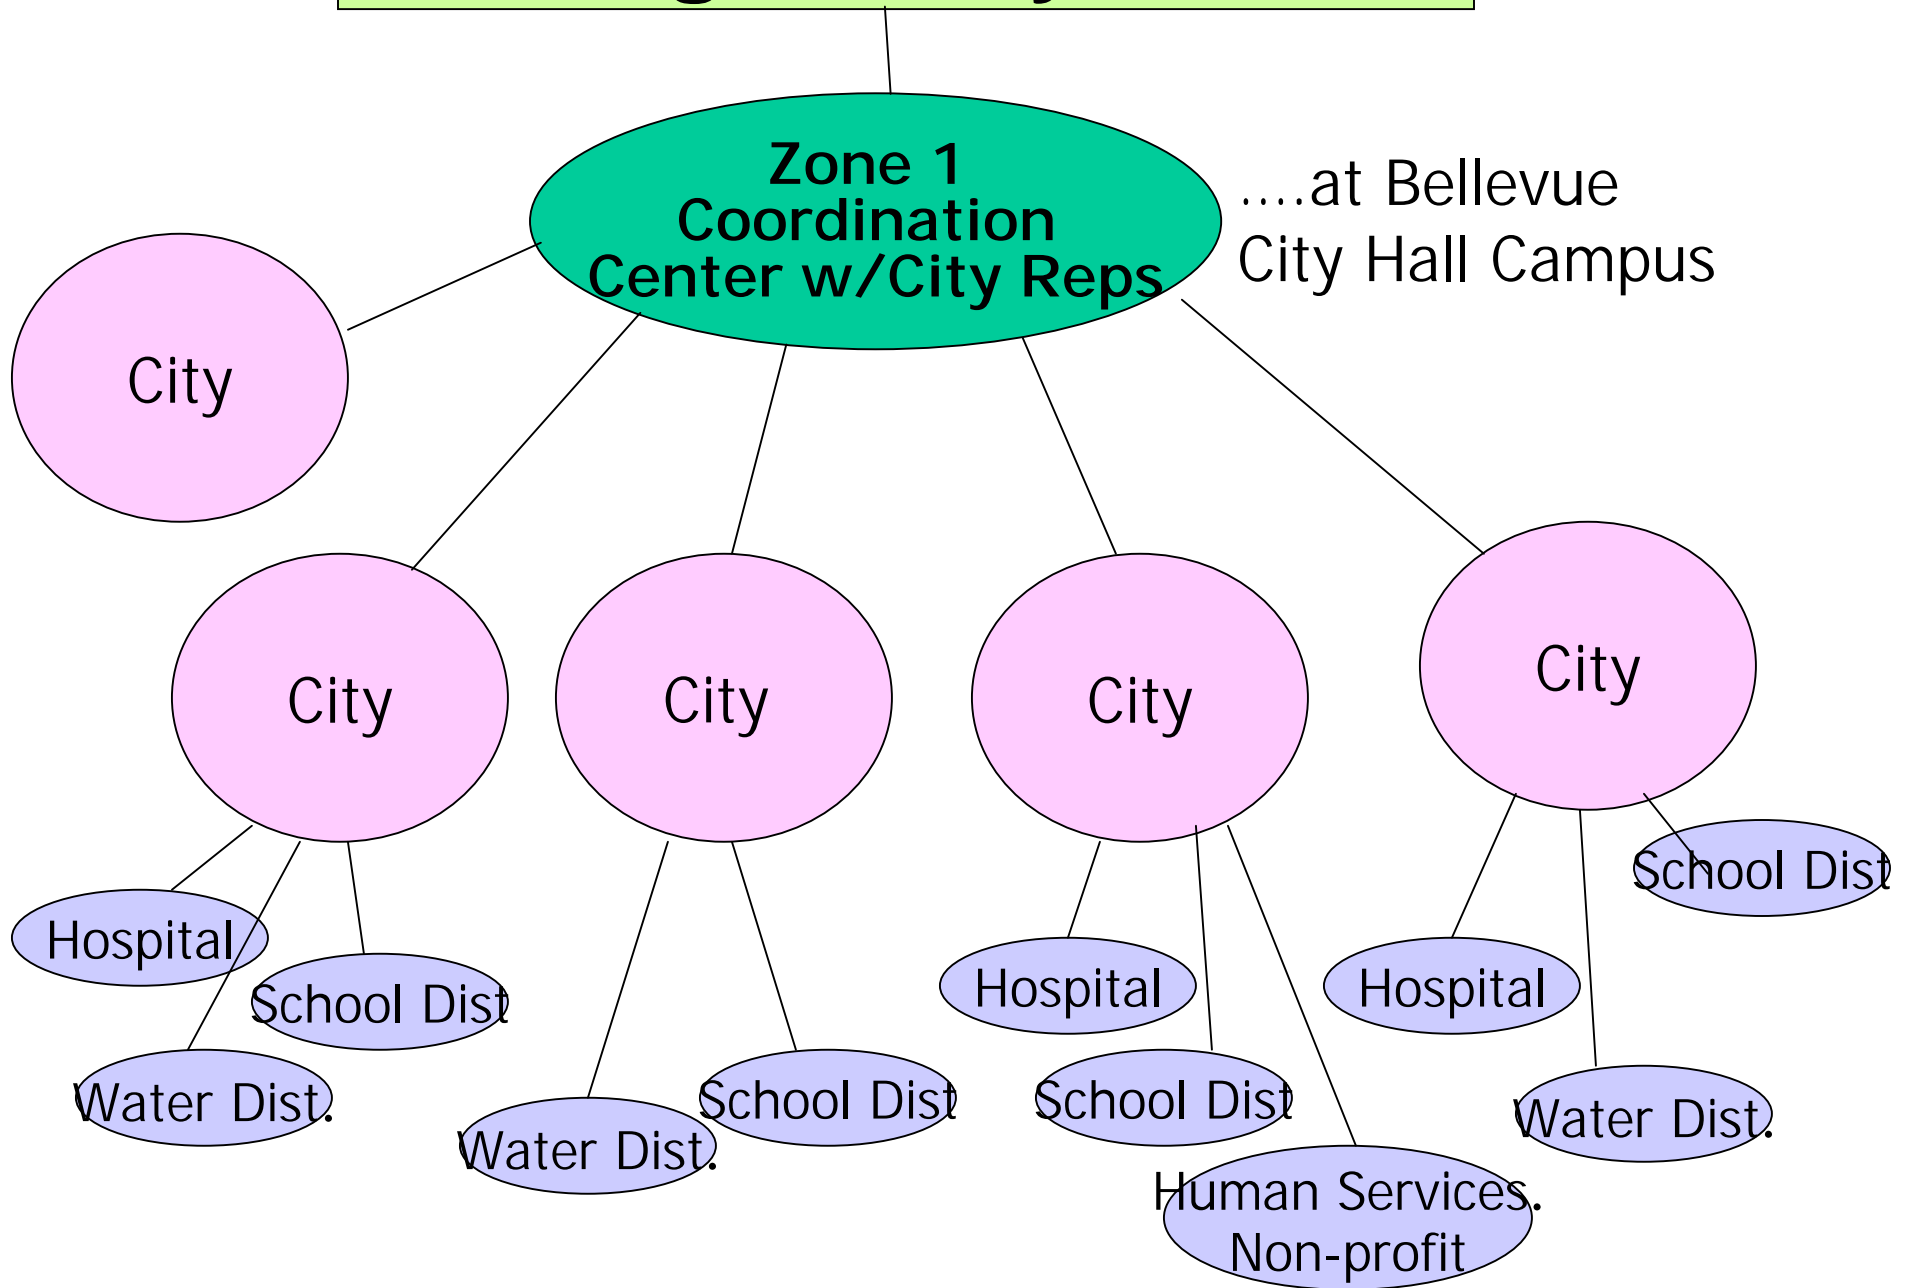

King County Regional Emergency Coordination Zones

Zone 1

King County EOC

Zone 5

City of Seattle EOC

All City Disciplines
& Agencies

Zone 3

- Zone 3 Reps In King County EOC:**
- Fire
 - Police
 - Public Works
 - Schools
 - Parks