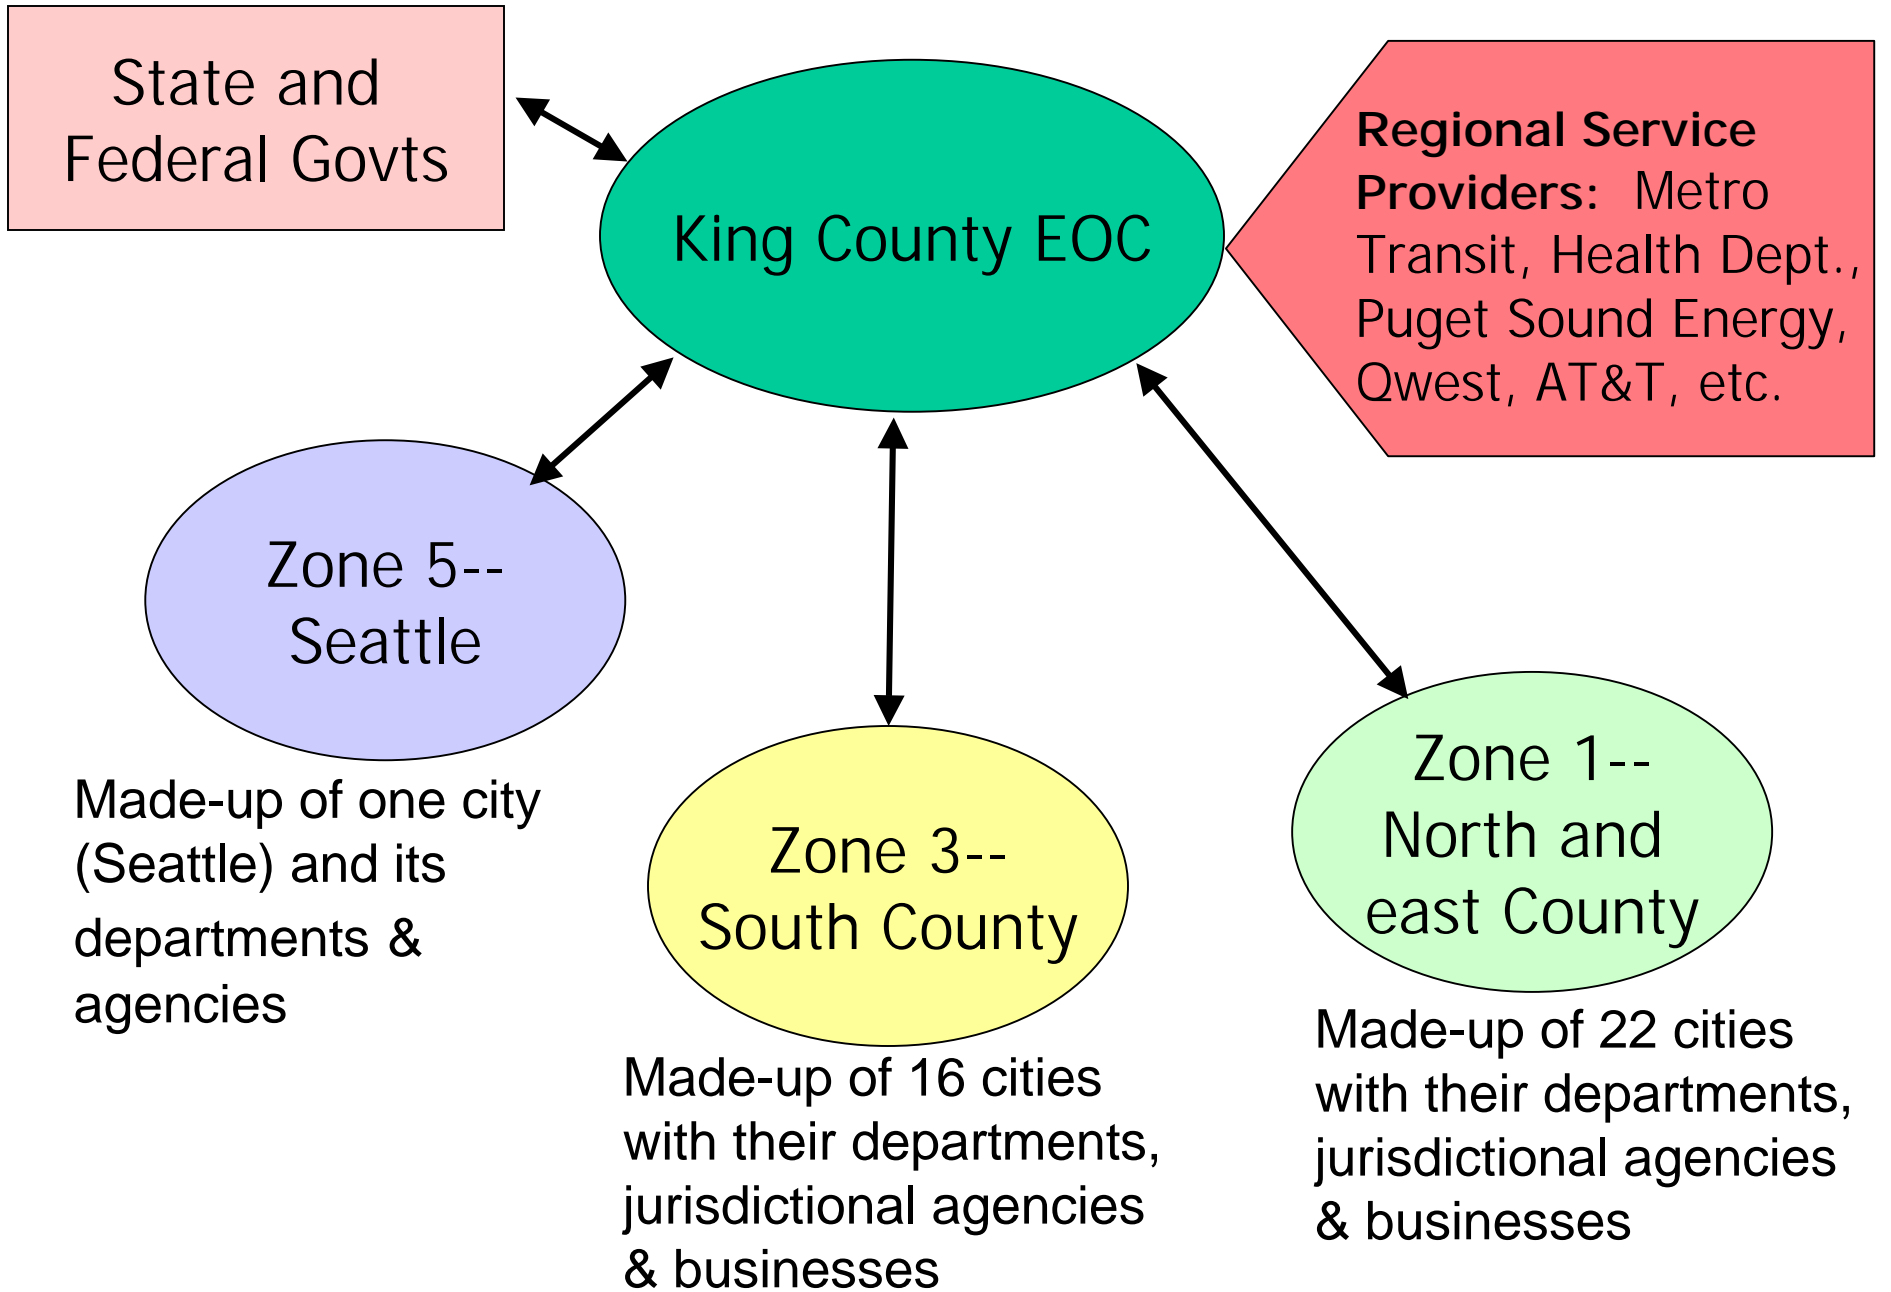

King County Regional Emergency Coordination Zones

Zone 1

King County EOC

Zone 5

City of Seattle EOC

All City Disciplines
& Agencies

Zone 3

- Zone 3 Reps In King County EOC:**
- Fire
 - Police
 - Public Works
 - Schools
 - Parks