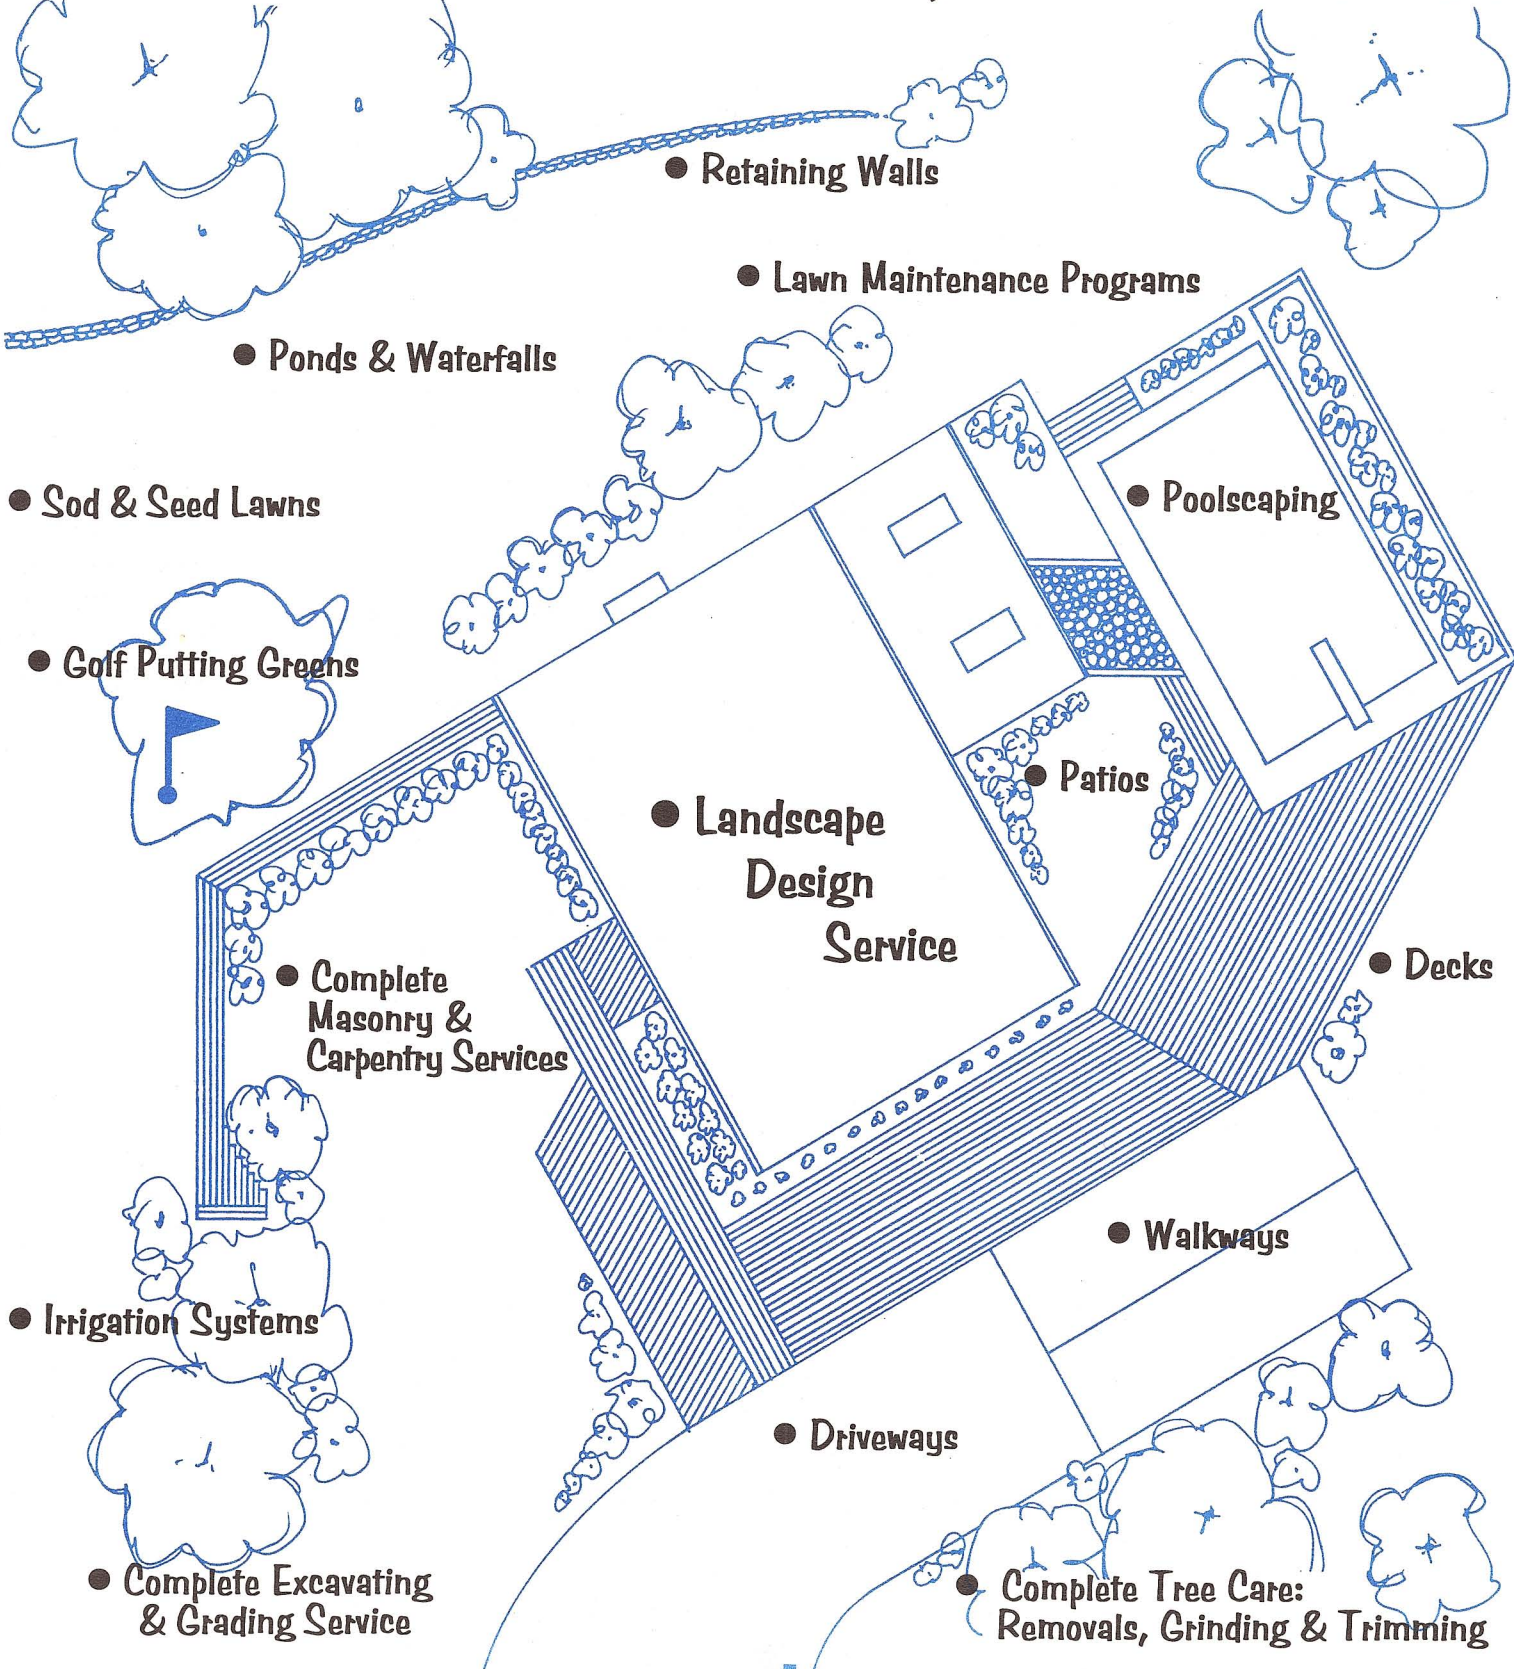

ECHO

LANDSCAPING UNLIMITED

928-3669

P.O. BOX 723 • MILLER PLACE, NEW YORK 11764

LICENSED & INSURED

LET US PLANT YOUR IDEAS