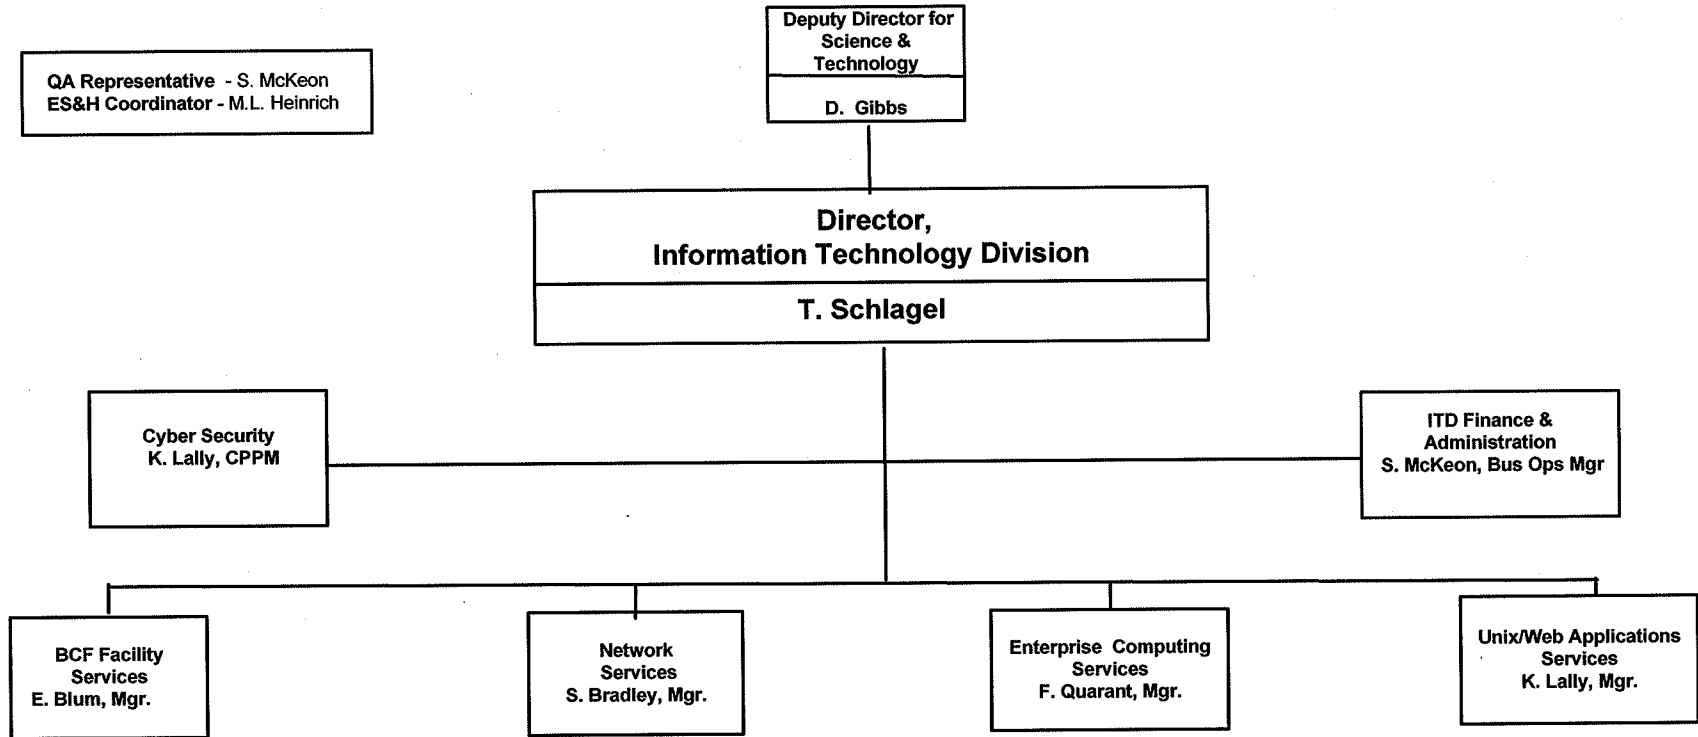

Brookhaven National Laboratory Information Technology Division Organization Chart

Thomas Schlager, Director, ITD
October 1, 2007