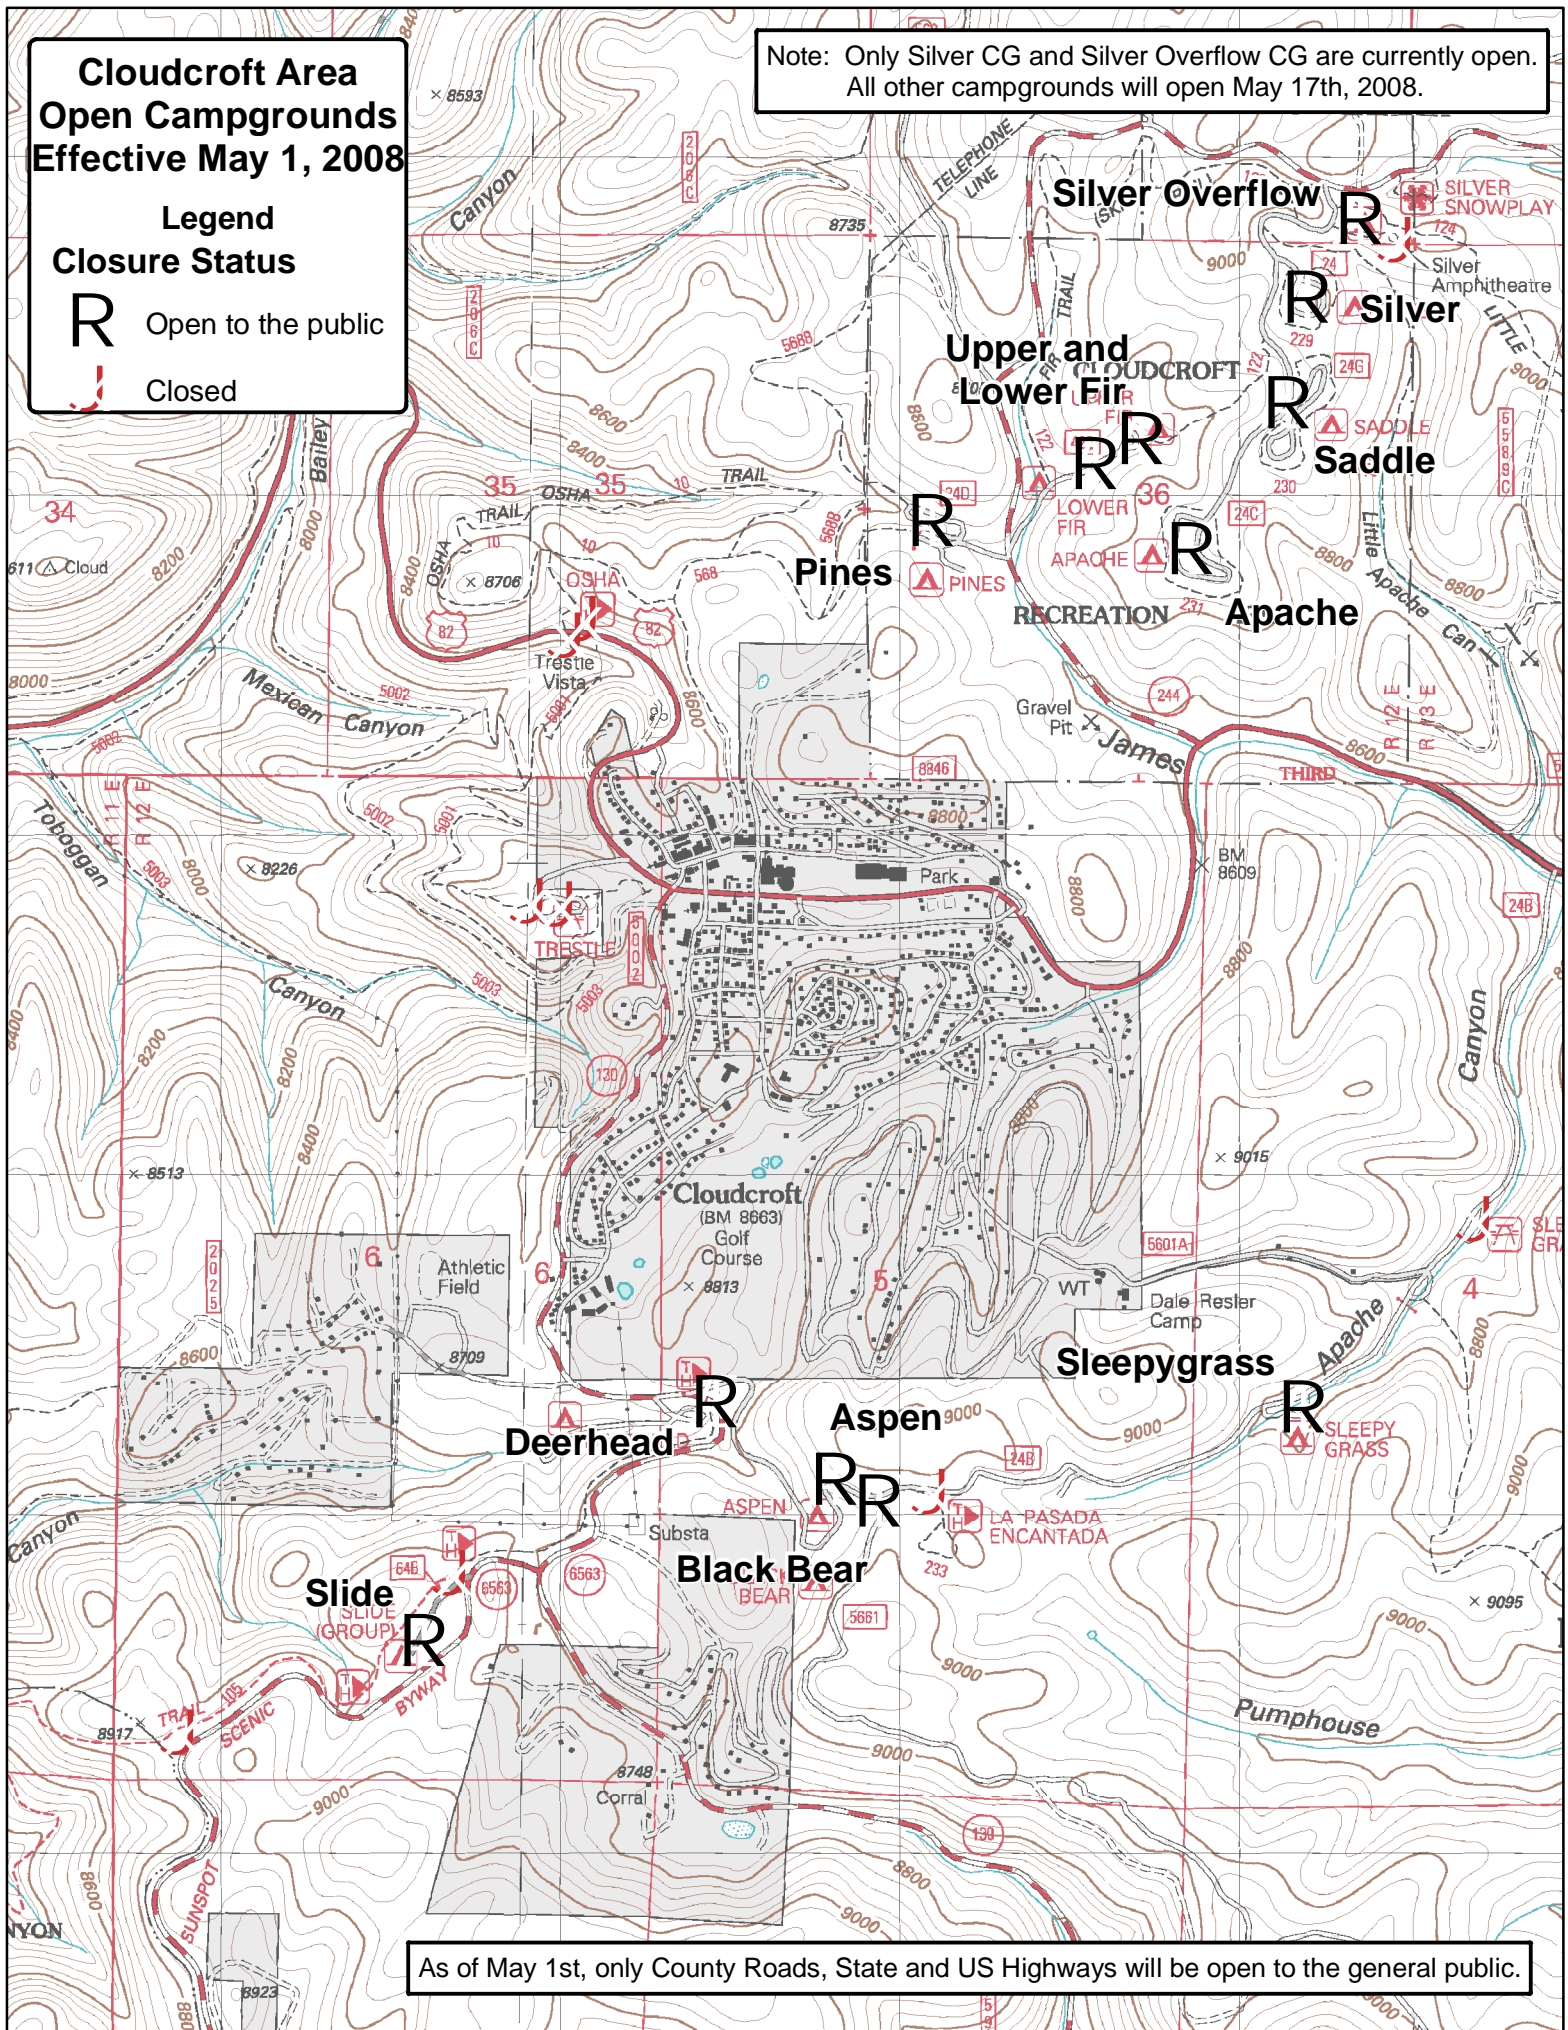

**Cloudcroft Area
Open Campgrounds
Effective May 1, 2008**

**Legend
Closure Status**

- R** Open to the public
- J** Closed

Note: Only Silver CG and Silver Overflow CG are currently open.
All other campgrounds will open May 17th, 2008.

As of May 1st, only County Roads, State and US Highways will be open to the general public.