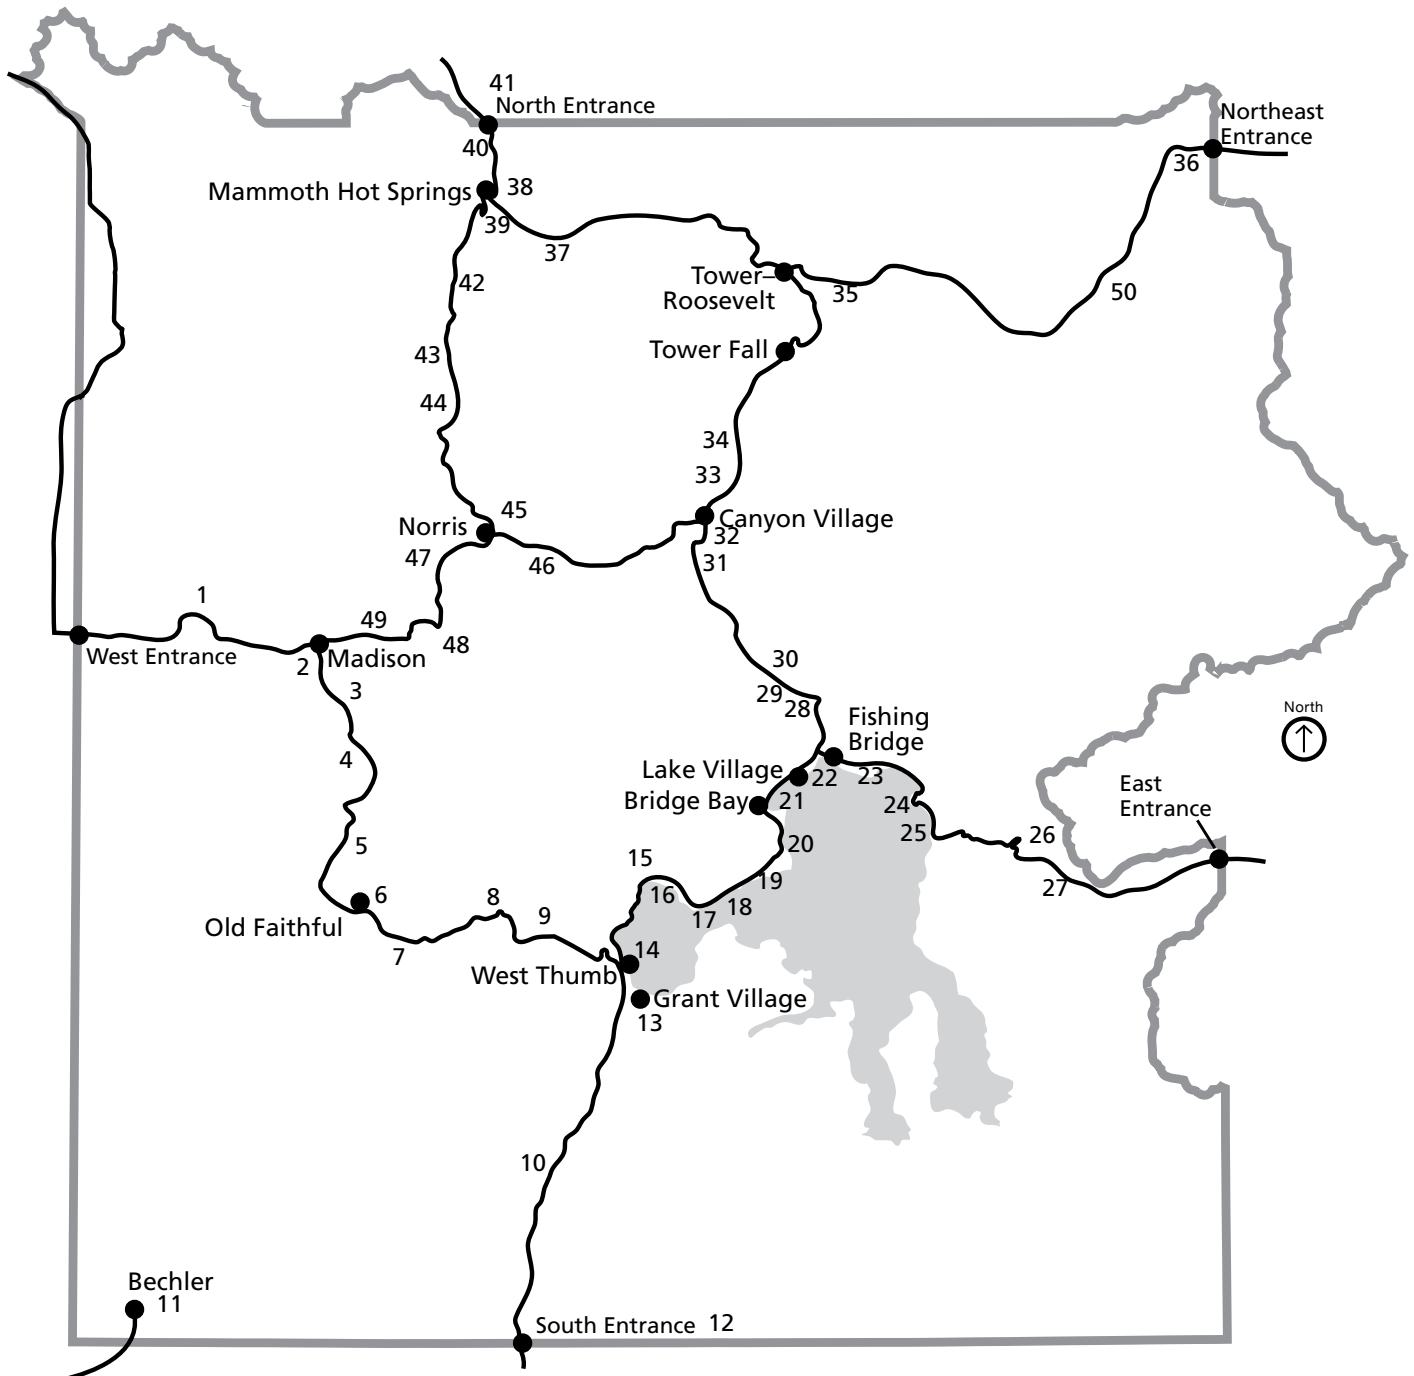

Yellowstone

Yellowstone National Park
P.O. Box 168
Yellowstone, WY 82190
307-344-7381 • www.nps.gov.yell

Picnic Areas

Visitors can use picnic areas throughout the park. The numbers on the map below indicate the picnic area locations; they also correspond to the list on the reverse side. Signs along the roadway also indicate picnic areas. Every picnic area has tables, most have vault toilets. You can use camping stoves and self-contained charcoal grills to prepare food at any picnic area. Fires are permitted only in picnic areas with fire grates. Only one picnic area—Madison—has water.

Camping is not allowed in any picnic area.