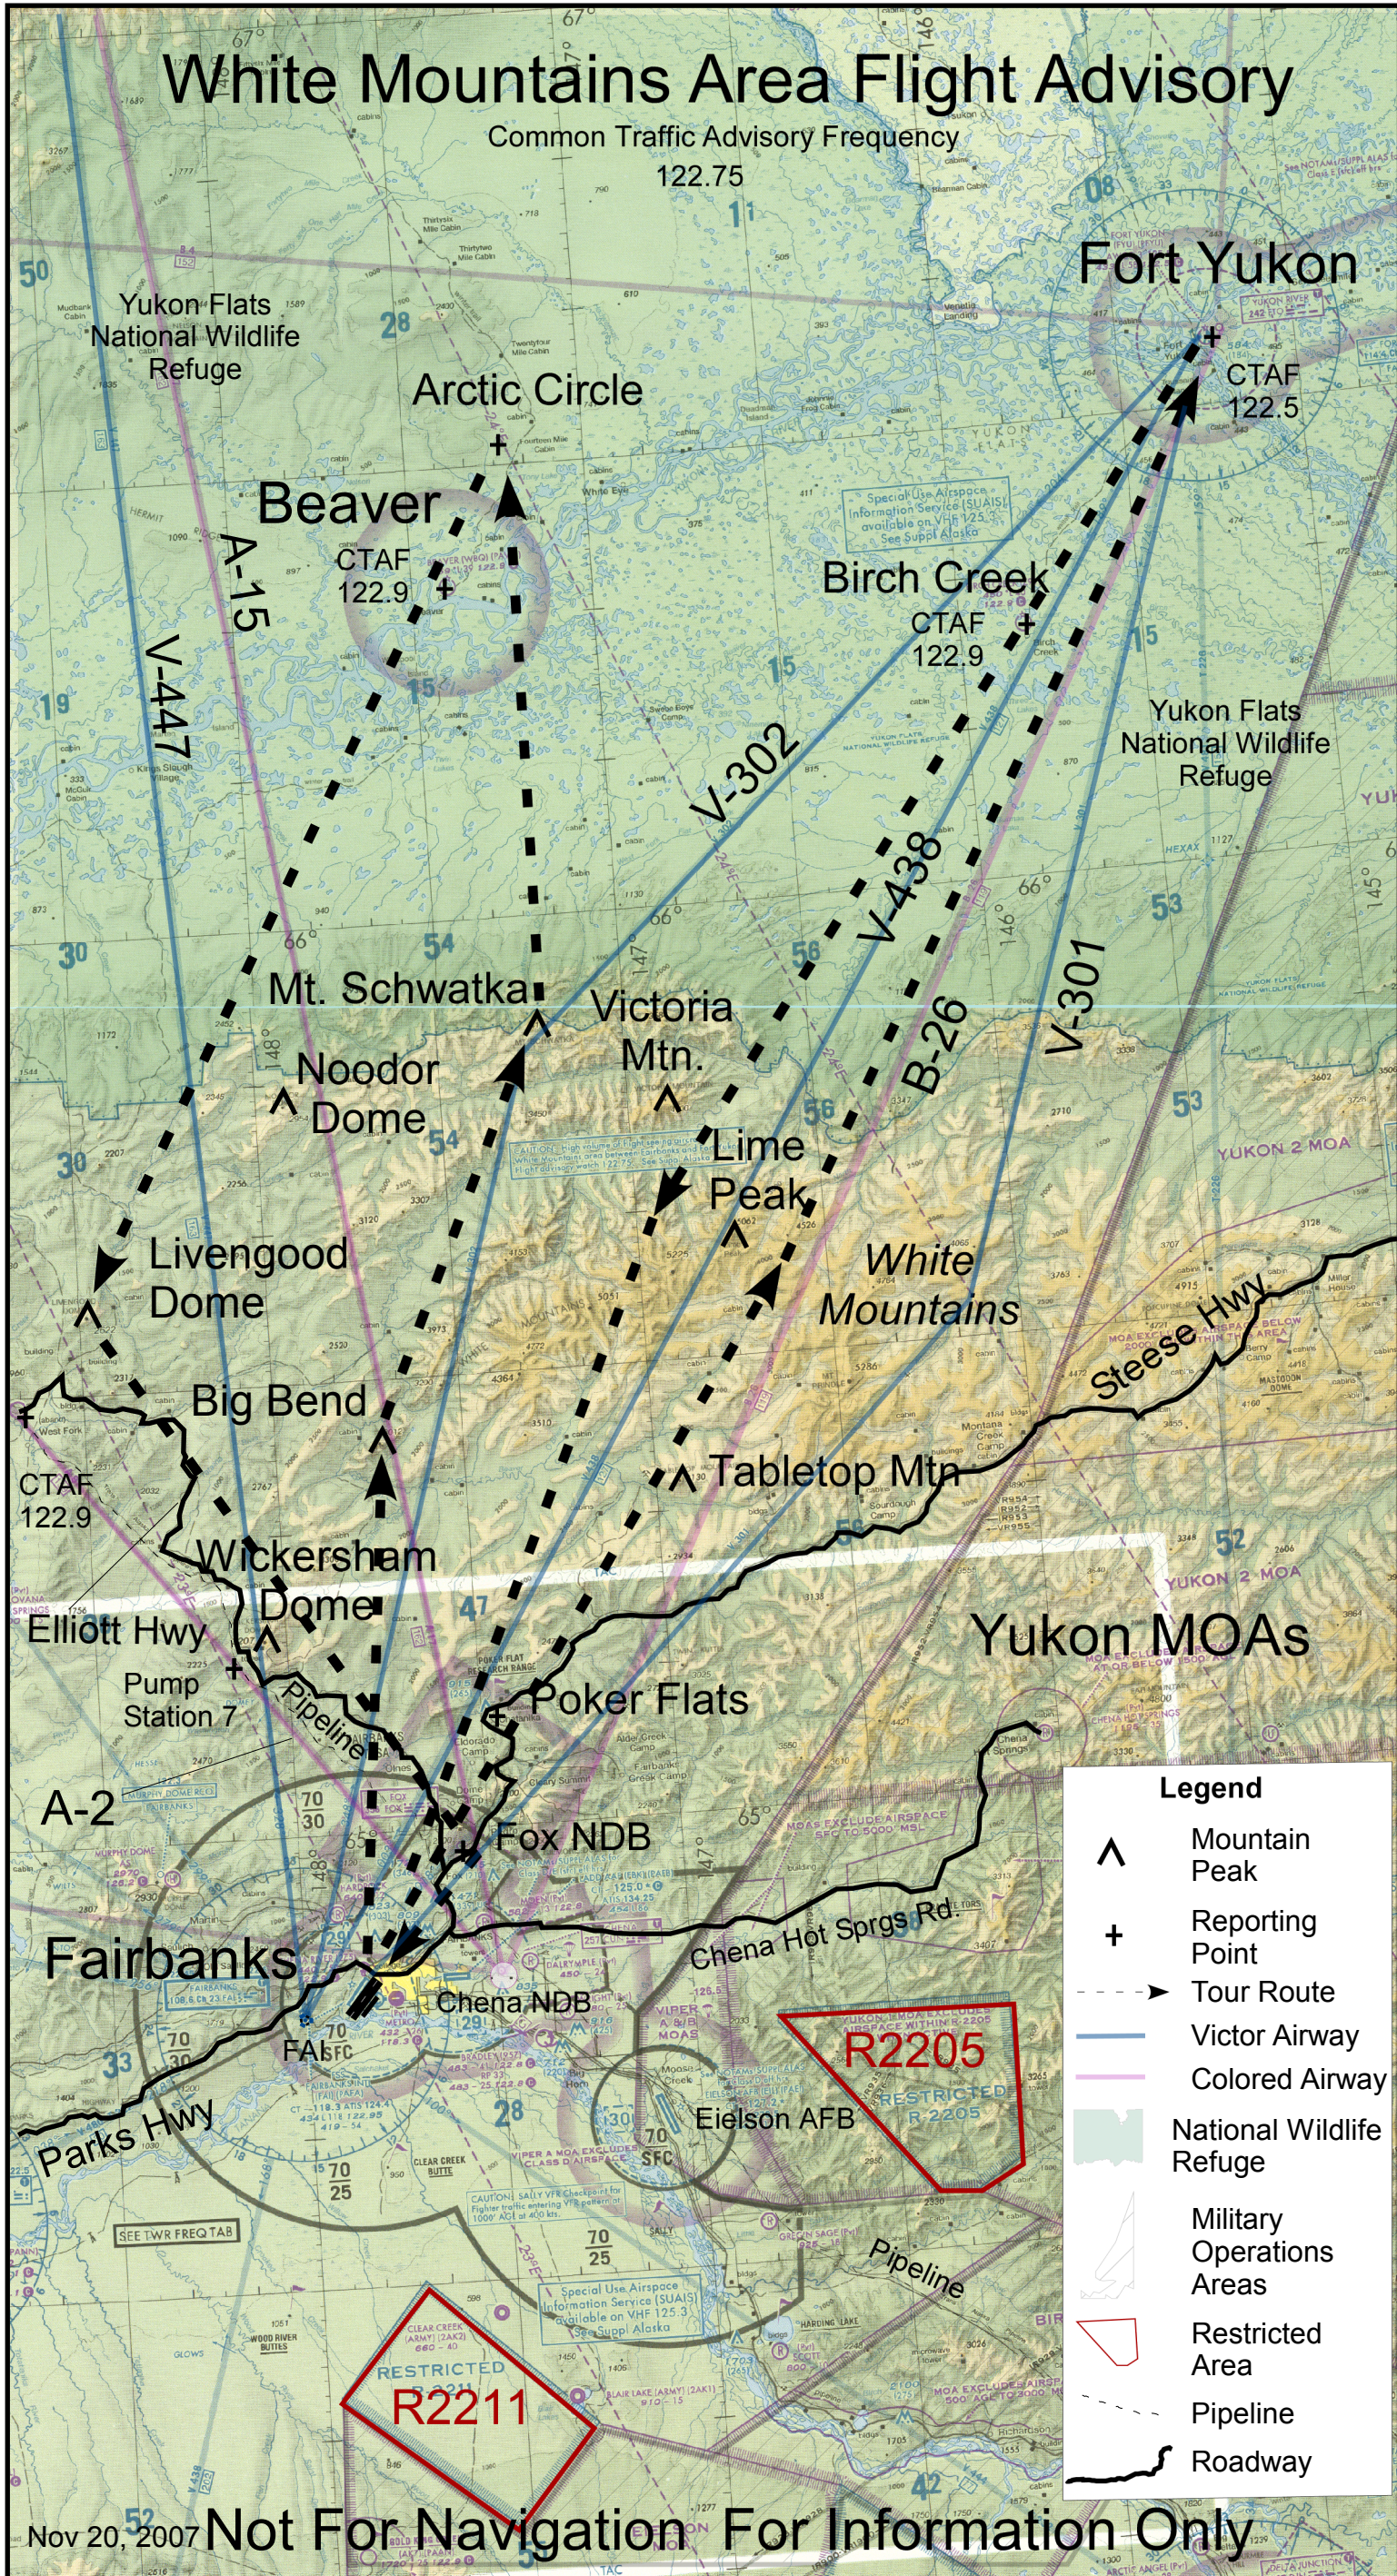

# White Mountains Area Flight Advisory

Common Traffic Advisory Frequency

122.75

### Legend

- ^ Mountain Peak
- + Reporting Point
- - - > Tour Route
- Victor Airway
- Colored Airway
- National Wildlife Refuge
- Military Operations Areas
- ▭ Restricted Area
- - - Pipeline
- Roadway

Nov 20, 2007