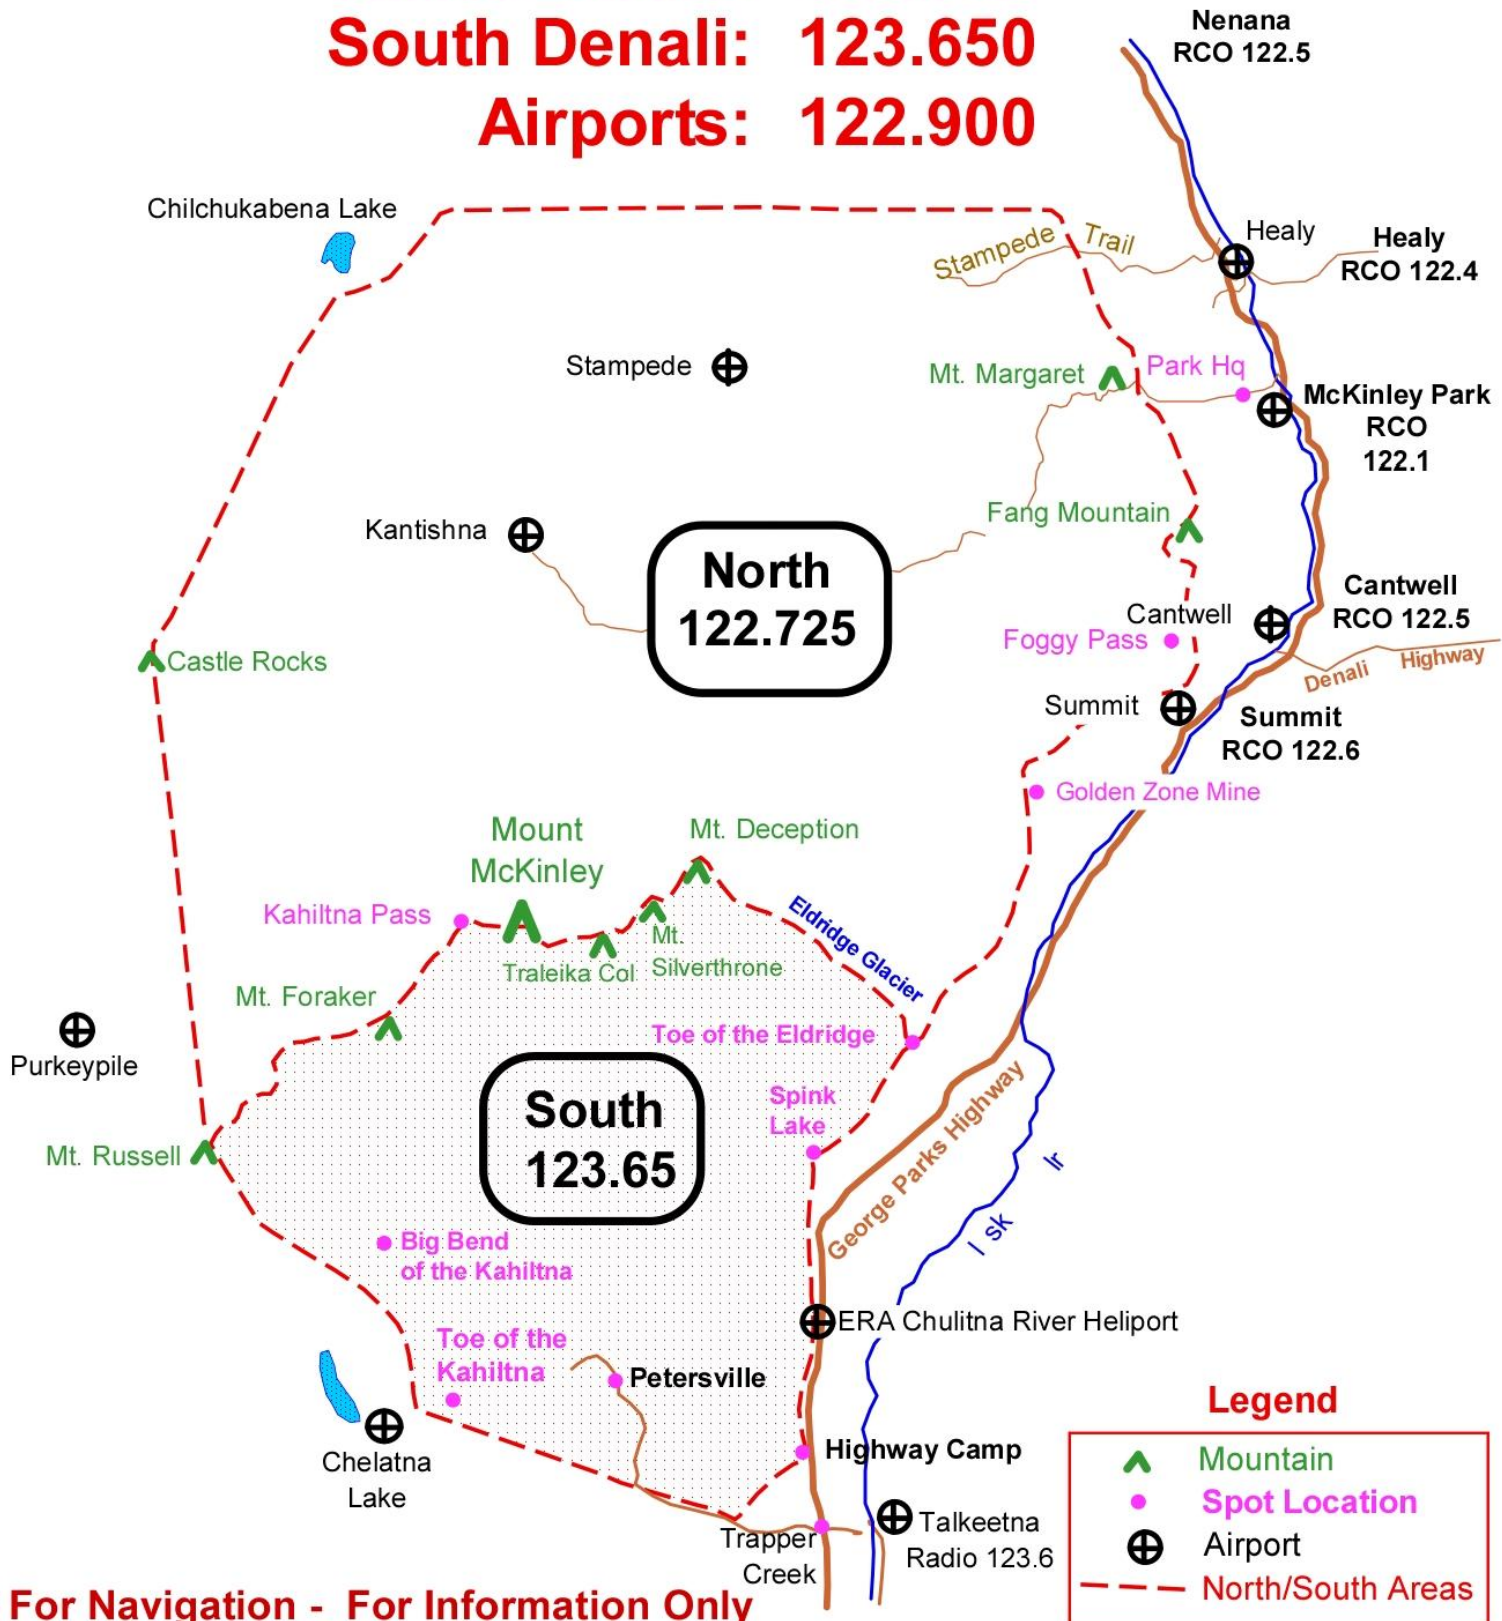

DENALI FLIGHT ADVISORY

Common Traffic Advisory Frequencies

North Denali: 122.725
South Denali: 123.650
Airports: 122.900

Not For Navigation - For Information Only