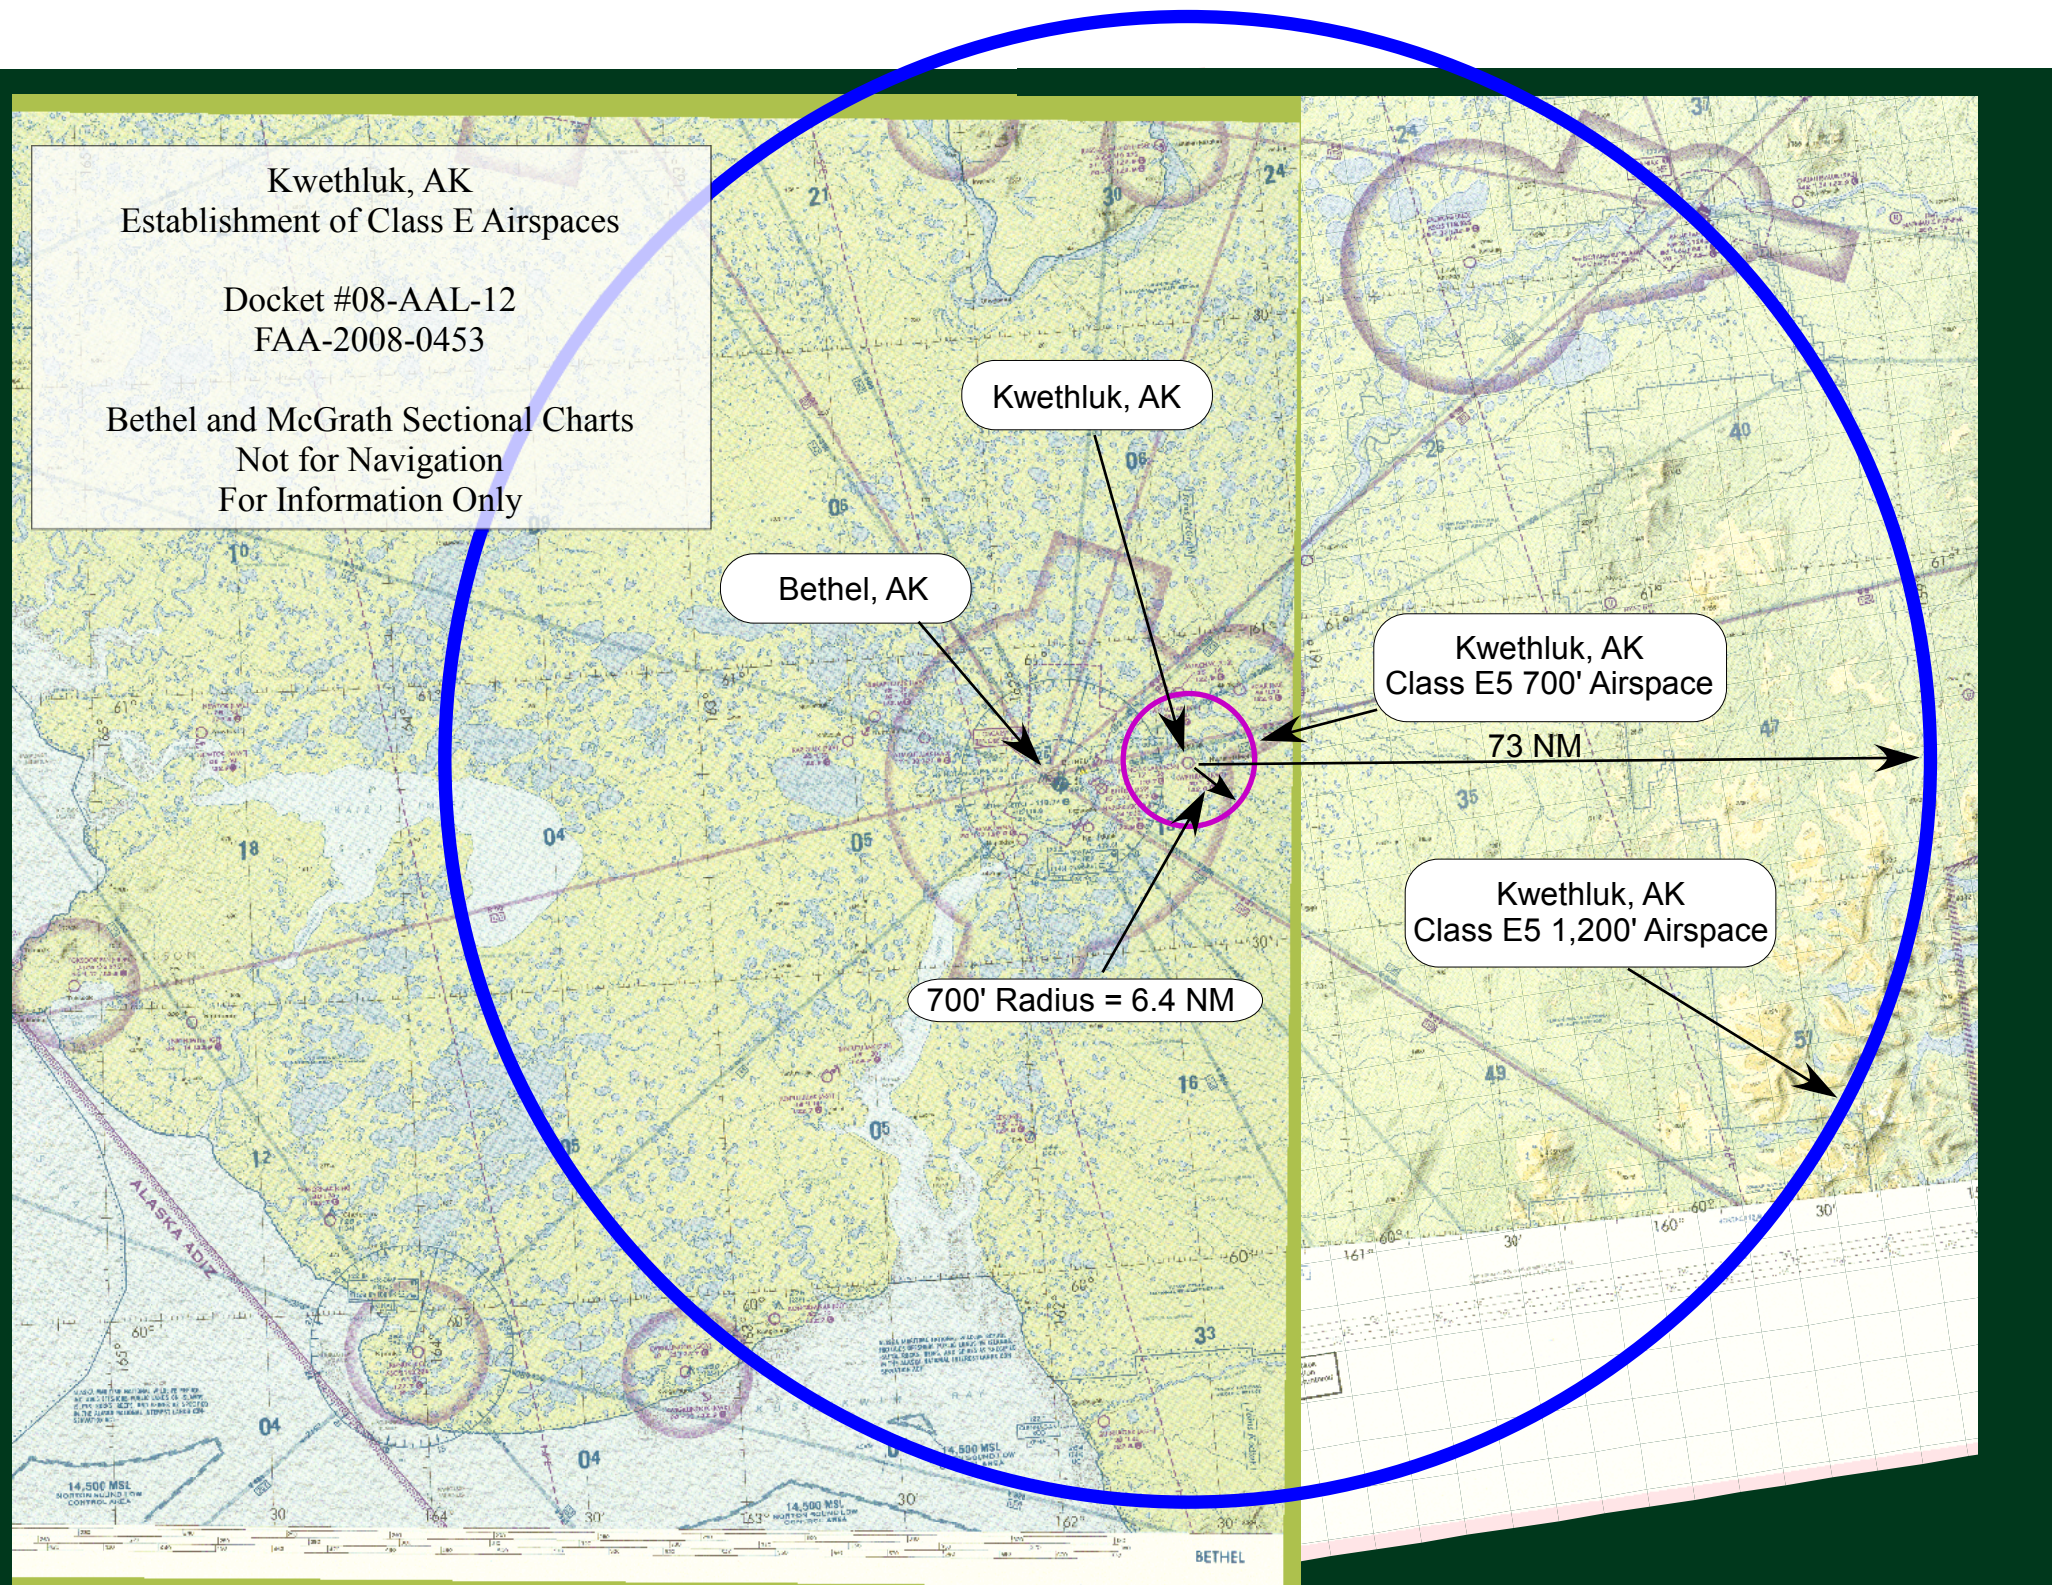

Kwethluk, AK
Establishment of Class E Airspaces

Docket #08-AAL-12
FAA-2008-0453

Bethel and McGrath Sectional Charts
Not for Navigation
For Information Only

Kwethluk, AK

Bethel, AK

Kwethluk, AK
Class E5 700' Airspace

73 NM

Kwethluk, AK
Class E5 1,200' Airspace

700' Radius = 6.4 NM

BETHEL