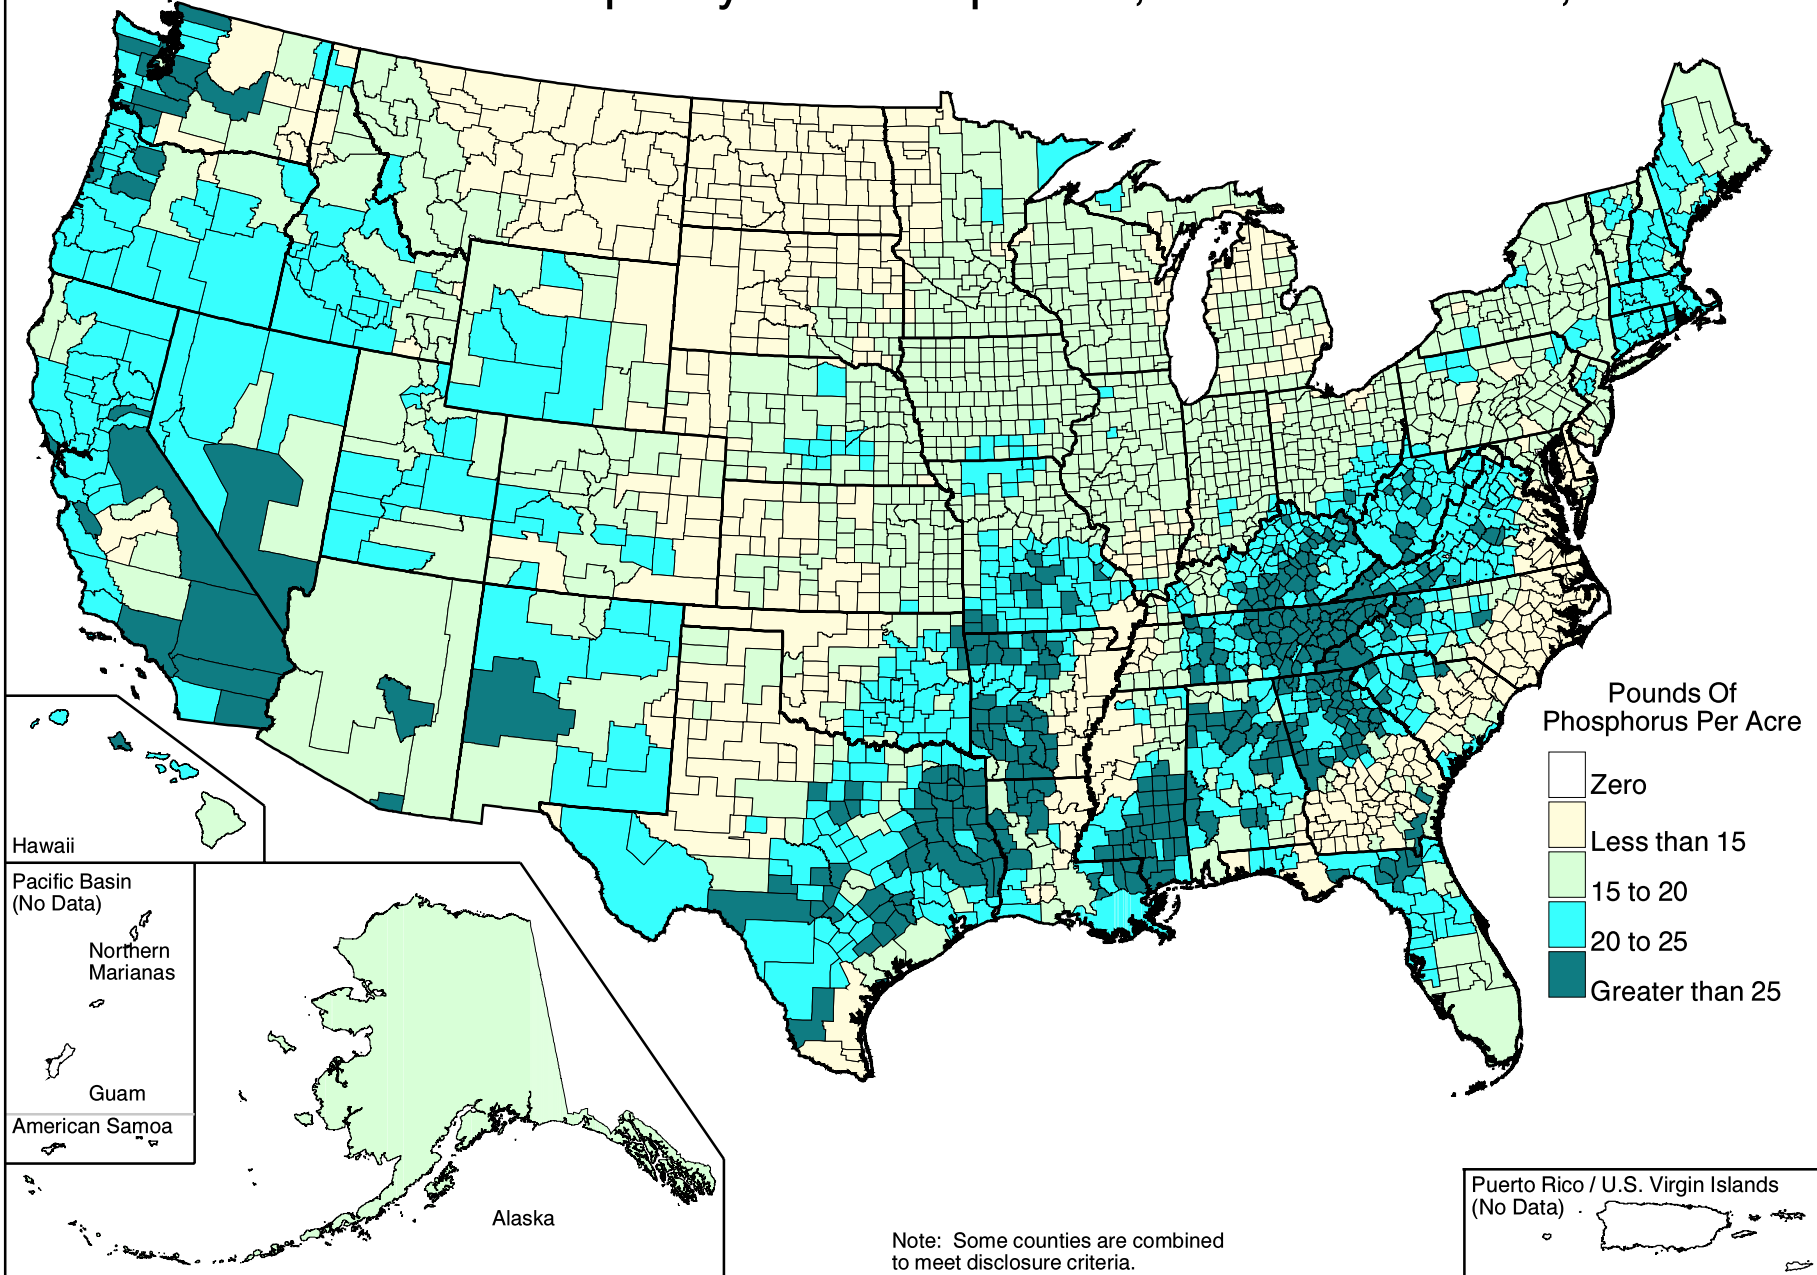

Assimilative Capacity For Phosphorus, Pounds Per Acre, 1997

Pounds Of Phosphorus Per Acre

- Zero
- Less than 15
- 15 to 20
- 20 to 25
- Greater than 25

Hawaii

Pacific Basin (No Data)

Northern Marianas

Guam

American Samoa

Alaska

Puerto Rico / U.S. Virgin Islands (No Data)

Note: Some counties are combined to meet disclosure criteria.

Map ID: m5661