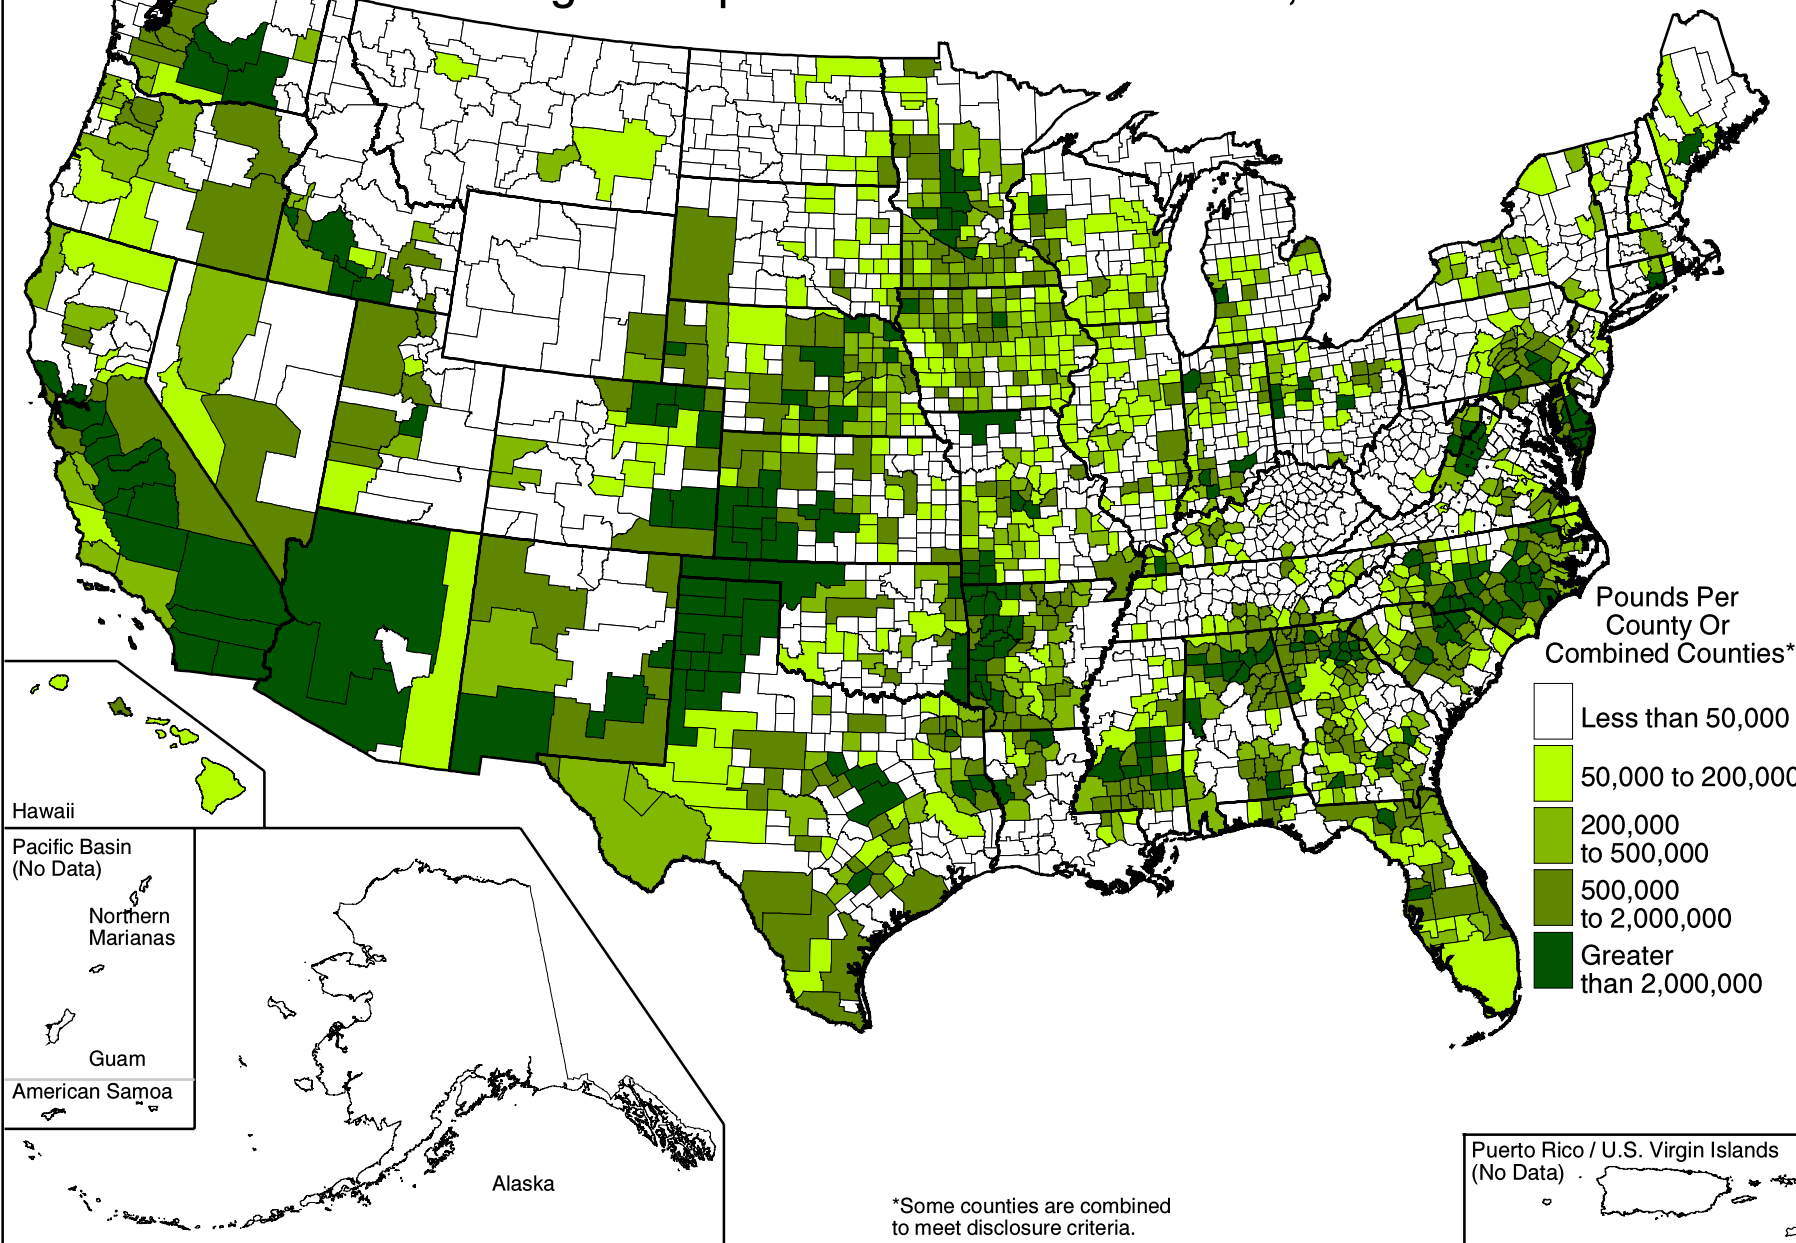

# Excess Manure Nitrogen Assuming No Export Of Manure From Farm, 1997

Pounds Per County Or Combined Counties\*

- Less than 50,000
- 50,000 to 200,000
- 200,000 to 500,000
- 500,000 to 2,000,000
- Greater than 2,000,000

Hawaii  
Pacific Basin (No Data)  
Northern Marianas  
Guam  
American Samoa

Alaska

Puerto Rico / U.S. Virgin Islands (No Data)

\*Some counties are combined to meet disclosure criteria.