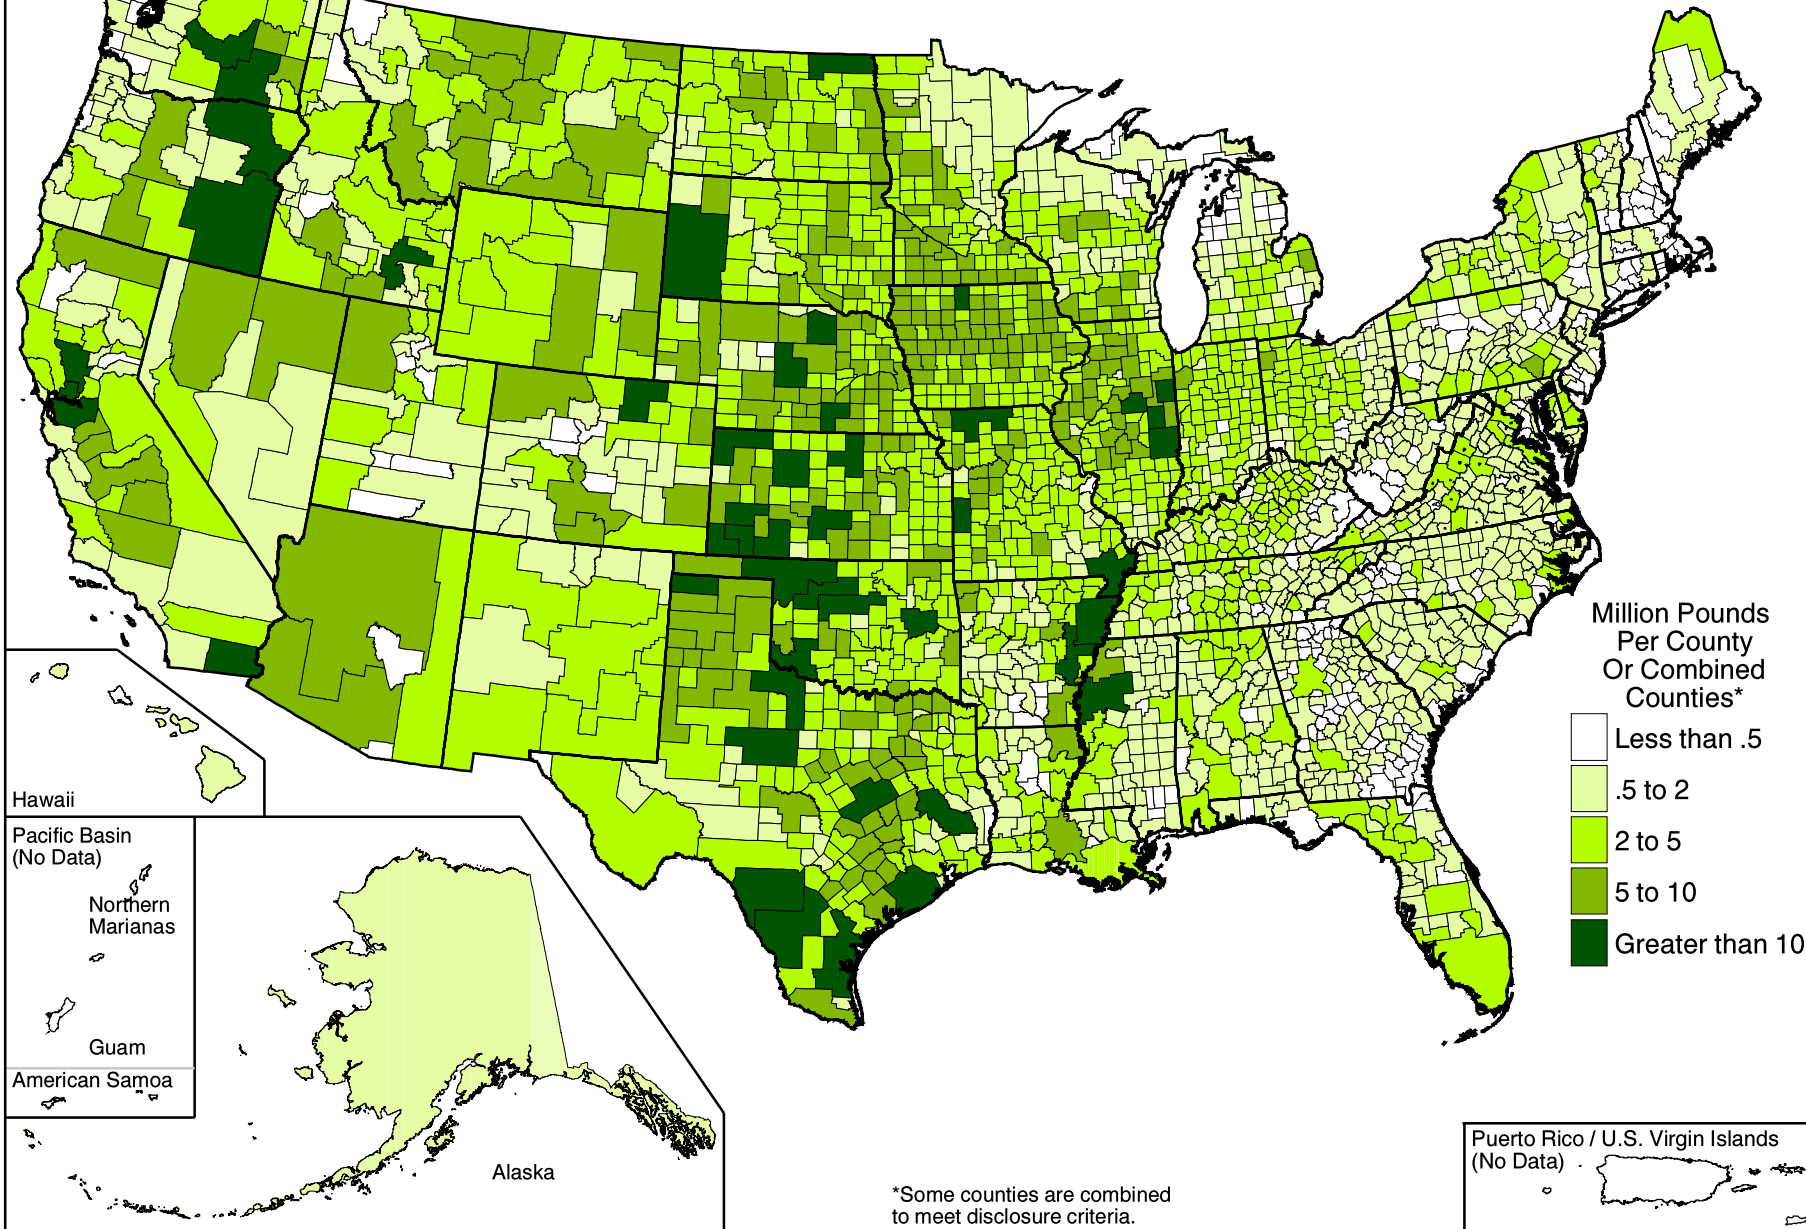

# Capacity Of Cropland And Pastureland To Assimilate Manure Phosphorus, 1997

Million Pounds  
Per County  
Or Combined  
Counties\*

- Less than .5
- .5 to 2
- 2 to 5
- 5 to 10
- Greater than 10

Hawaii

Pacific Basin  
(No Data)

Northern  
Marianas

Guam

American Samoa

Alaska

Puerto Rico / U.S. Virgin Islands  
(No Data)

\*Some counties are combined  
to meet disclosure criteria.