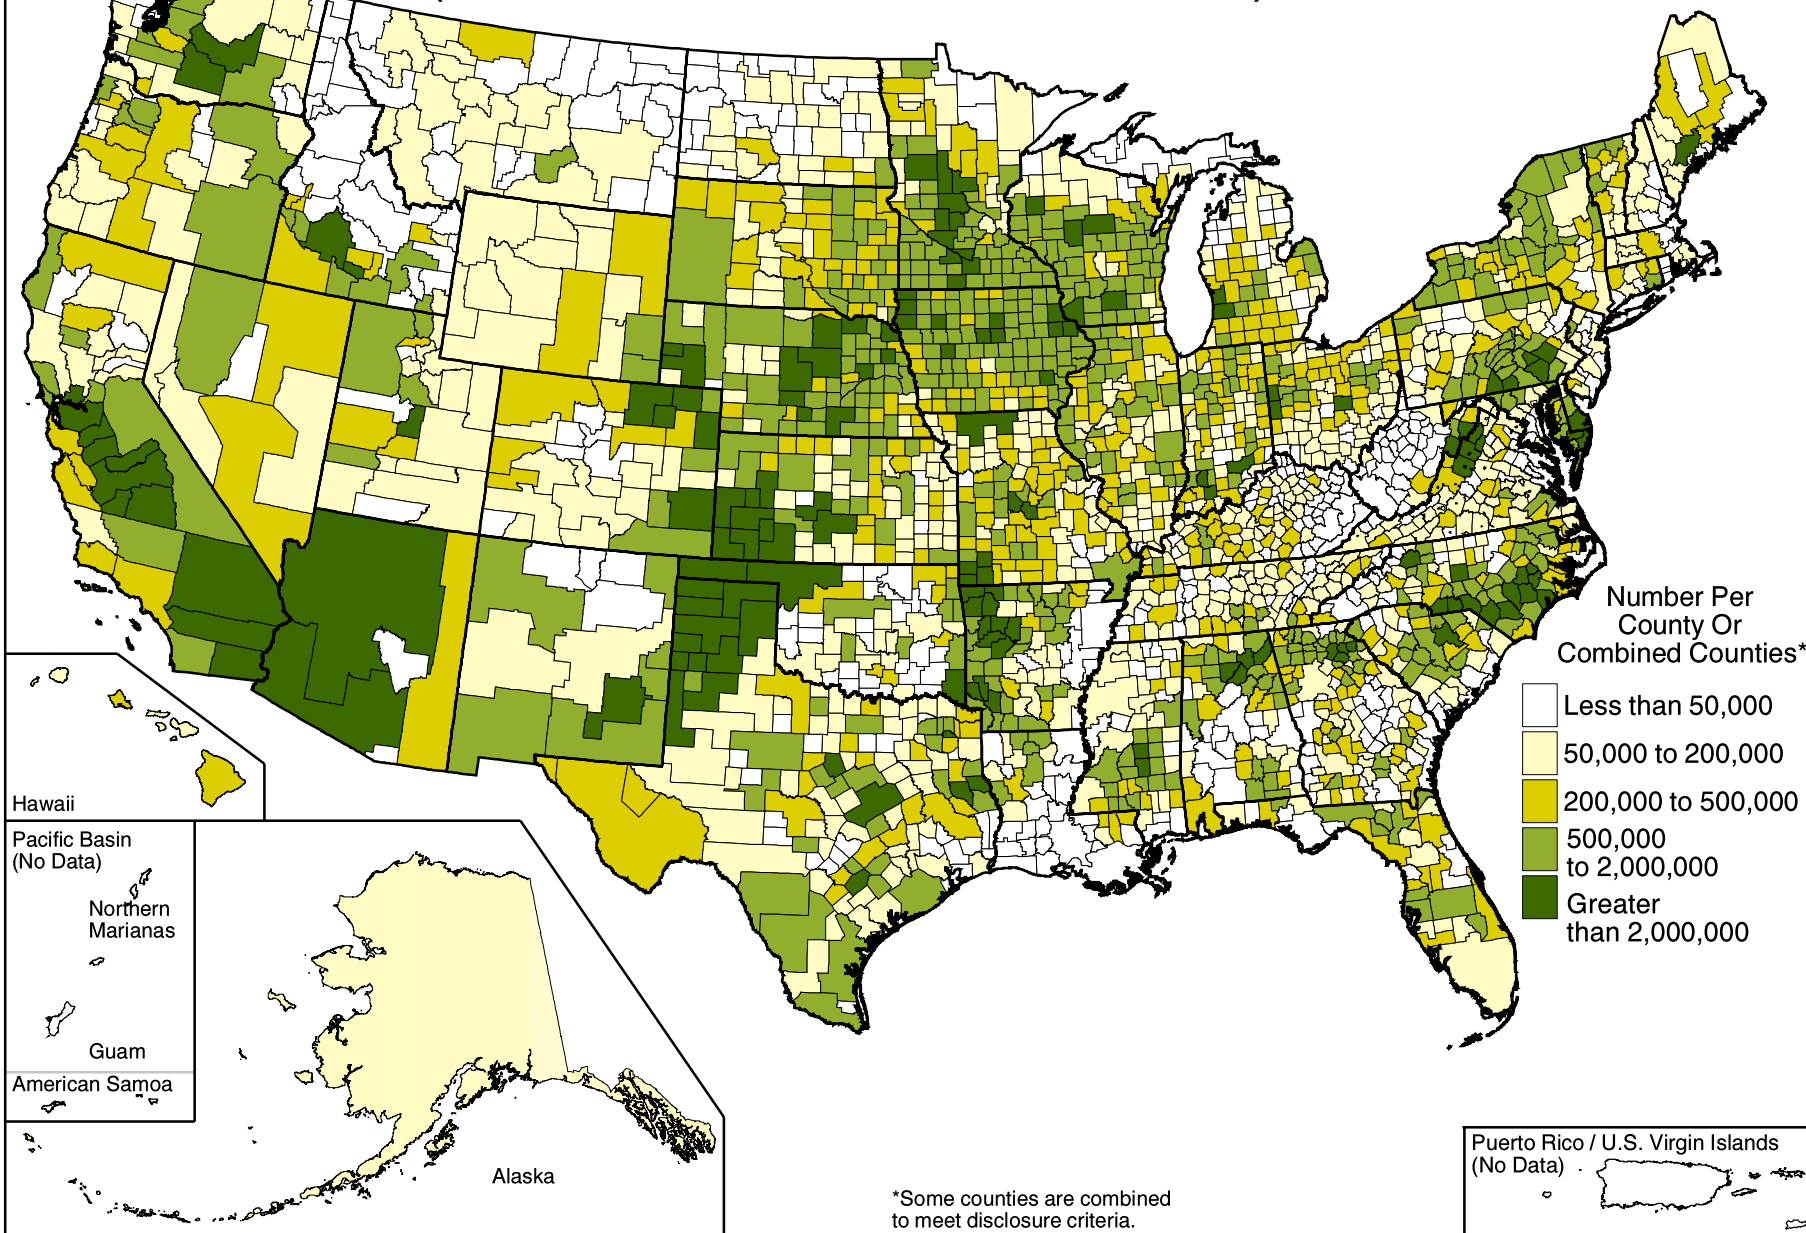

Manure Phosphorus Available For Application (Recoverable From Confined Livestock), 1997

Number Per
County Or
Combined Counties*

- Less than 50,000
- 50,000 to 200,000
- 200,000 to 500,000
- 500,000 to 2,000,000
- Greater than 2,000,000

Puerto Rico / U.S. Virgin Islands
(No Data)

*Some counties are combined to meet disclosure criteria.

Map ID: m5432