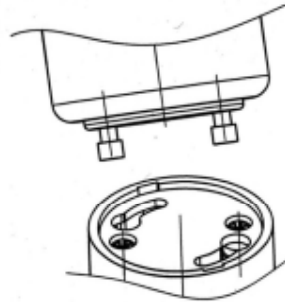

The Helping Hand: GU-24