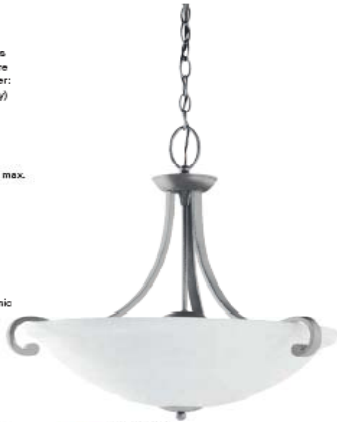

65191-962
69061BLE-962