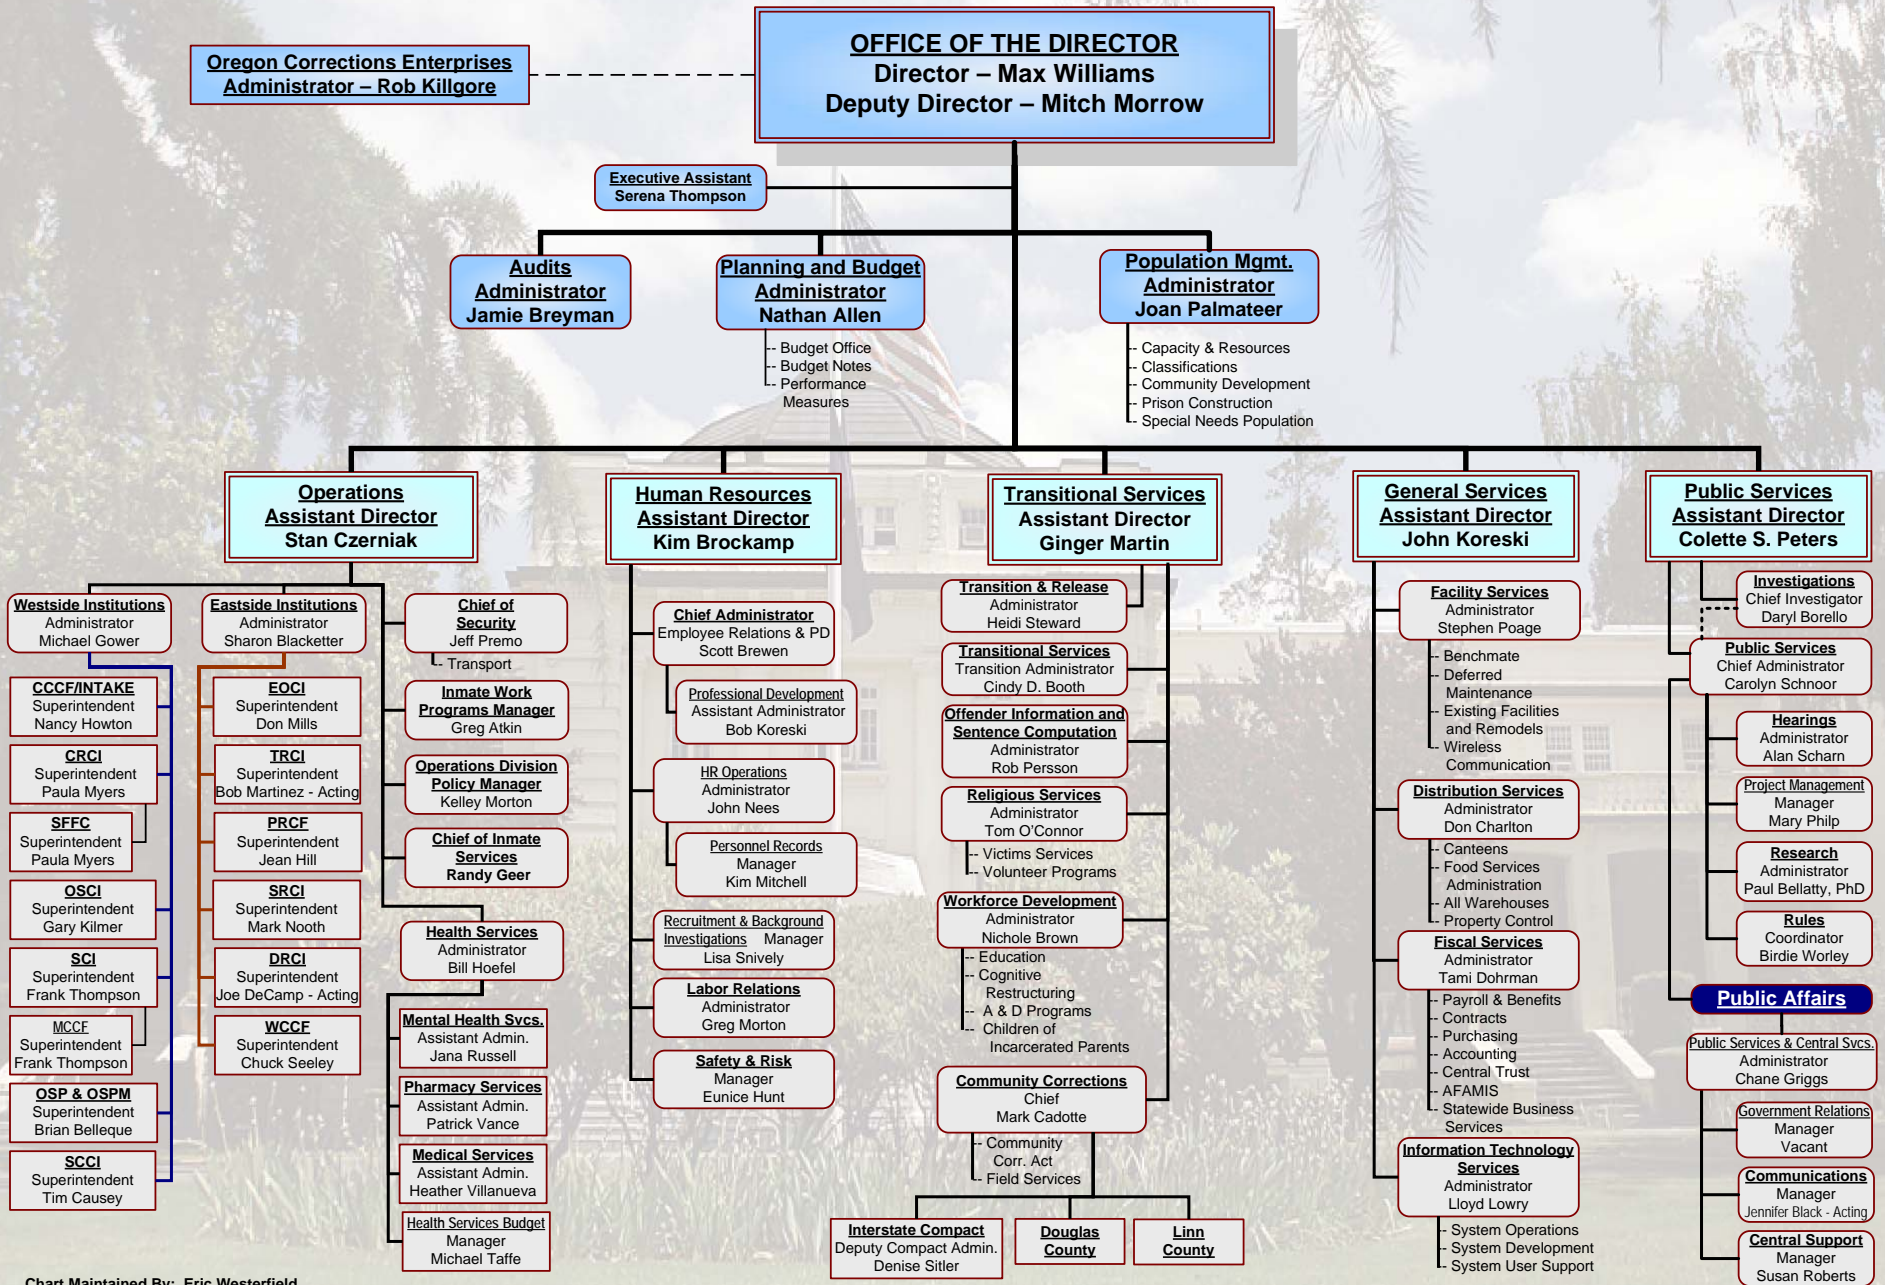

# Oregon Department of Corrections Central Administration Organizational Chart

June 19, 2008

Chart Maintained By: Eric Westerfield  
Recruitment - Human Resources Analyst