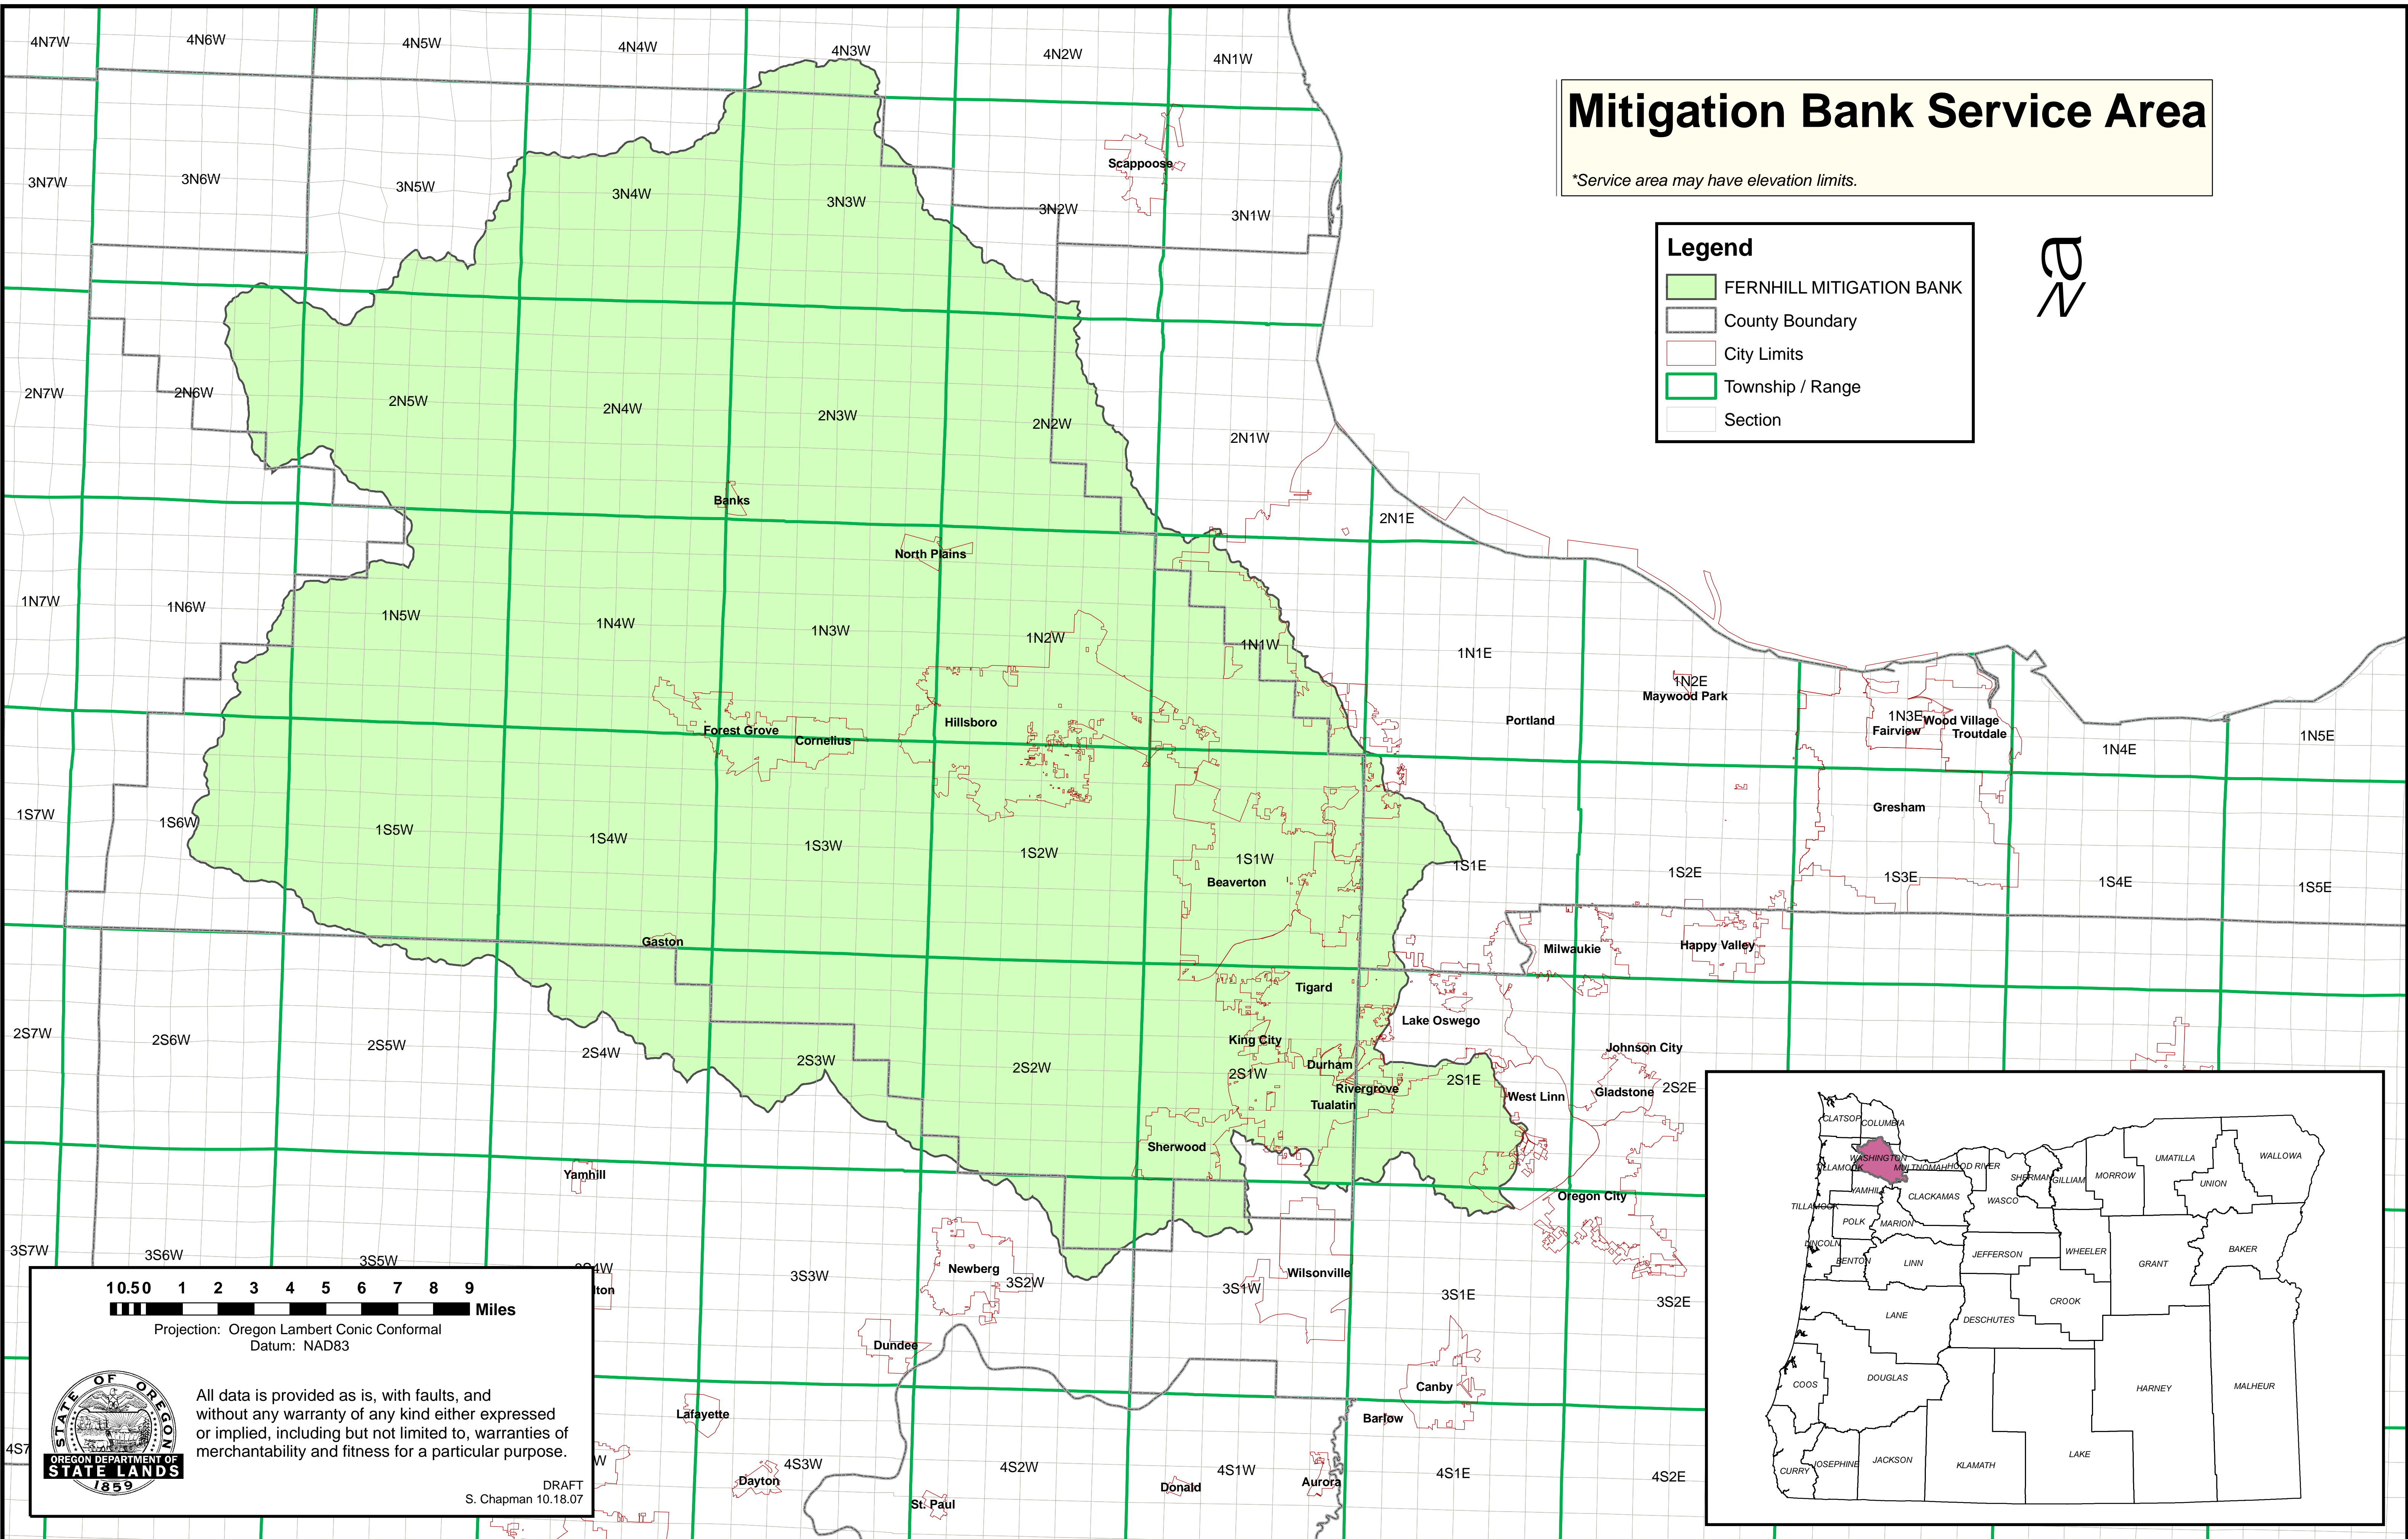

Mitigation Bank Service Area

*Service area may have elevation limits.

Legend

- FERNHILL MITIGATION BANK
- County Boundary
- City Limits
- Township / Range
- Section

Projection: Oregon Lambert Conic Conformal
Datum: NAD83