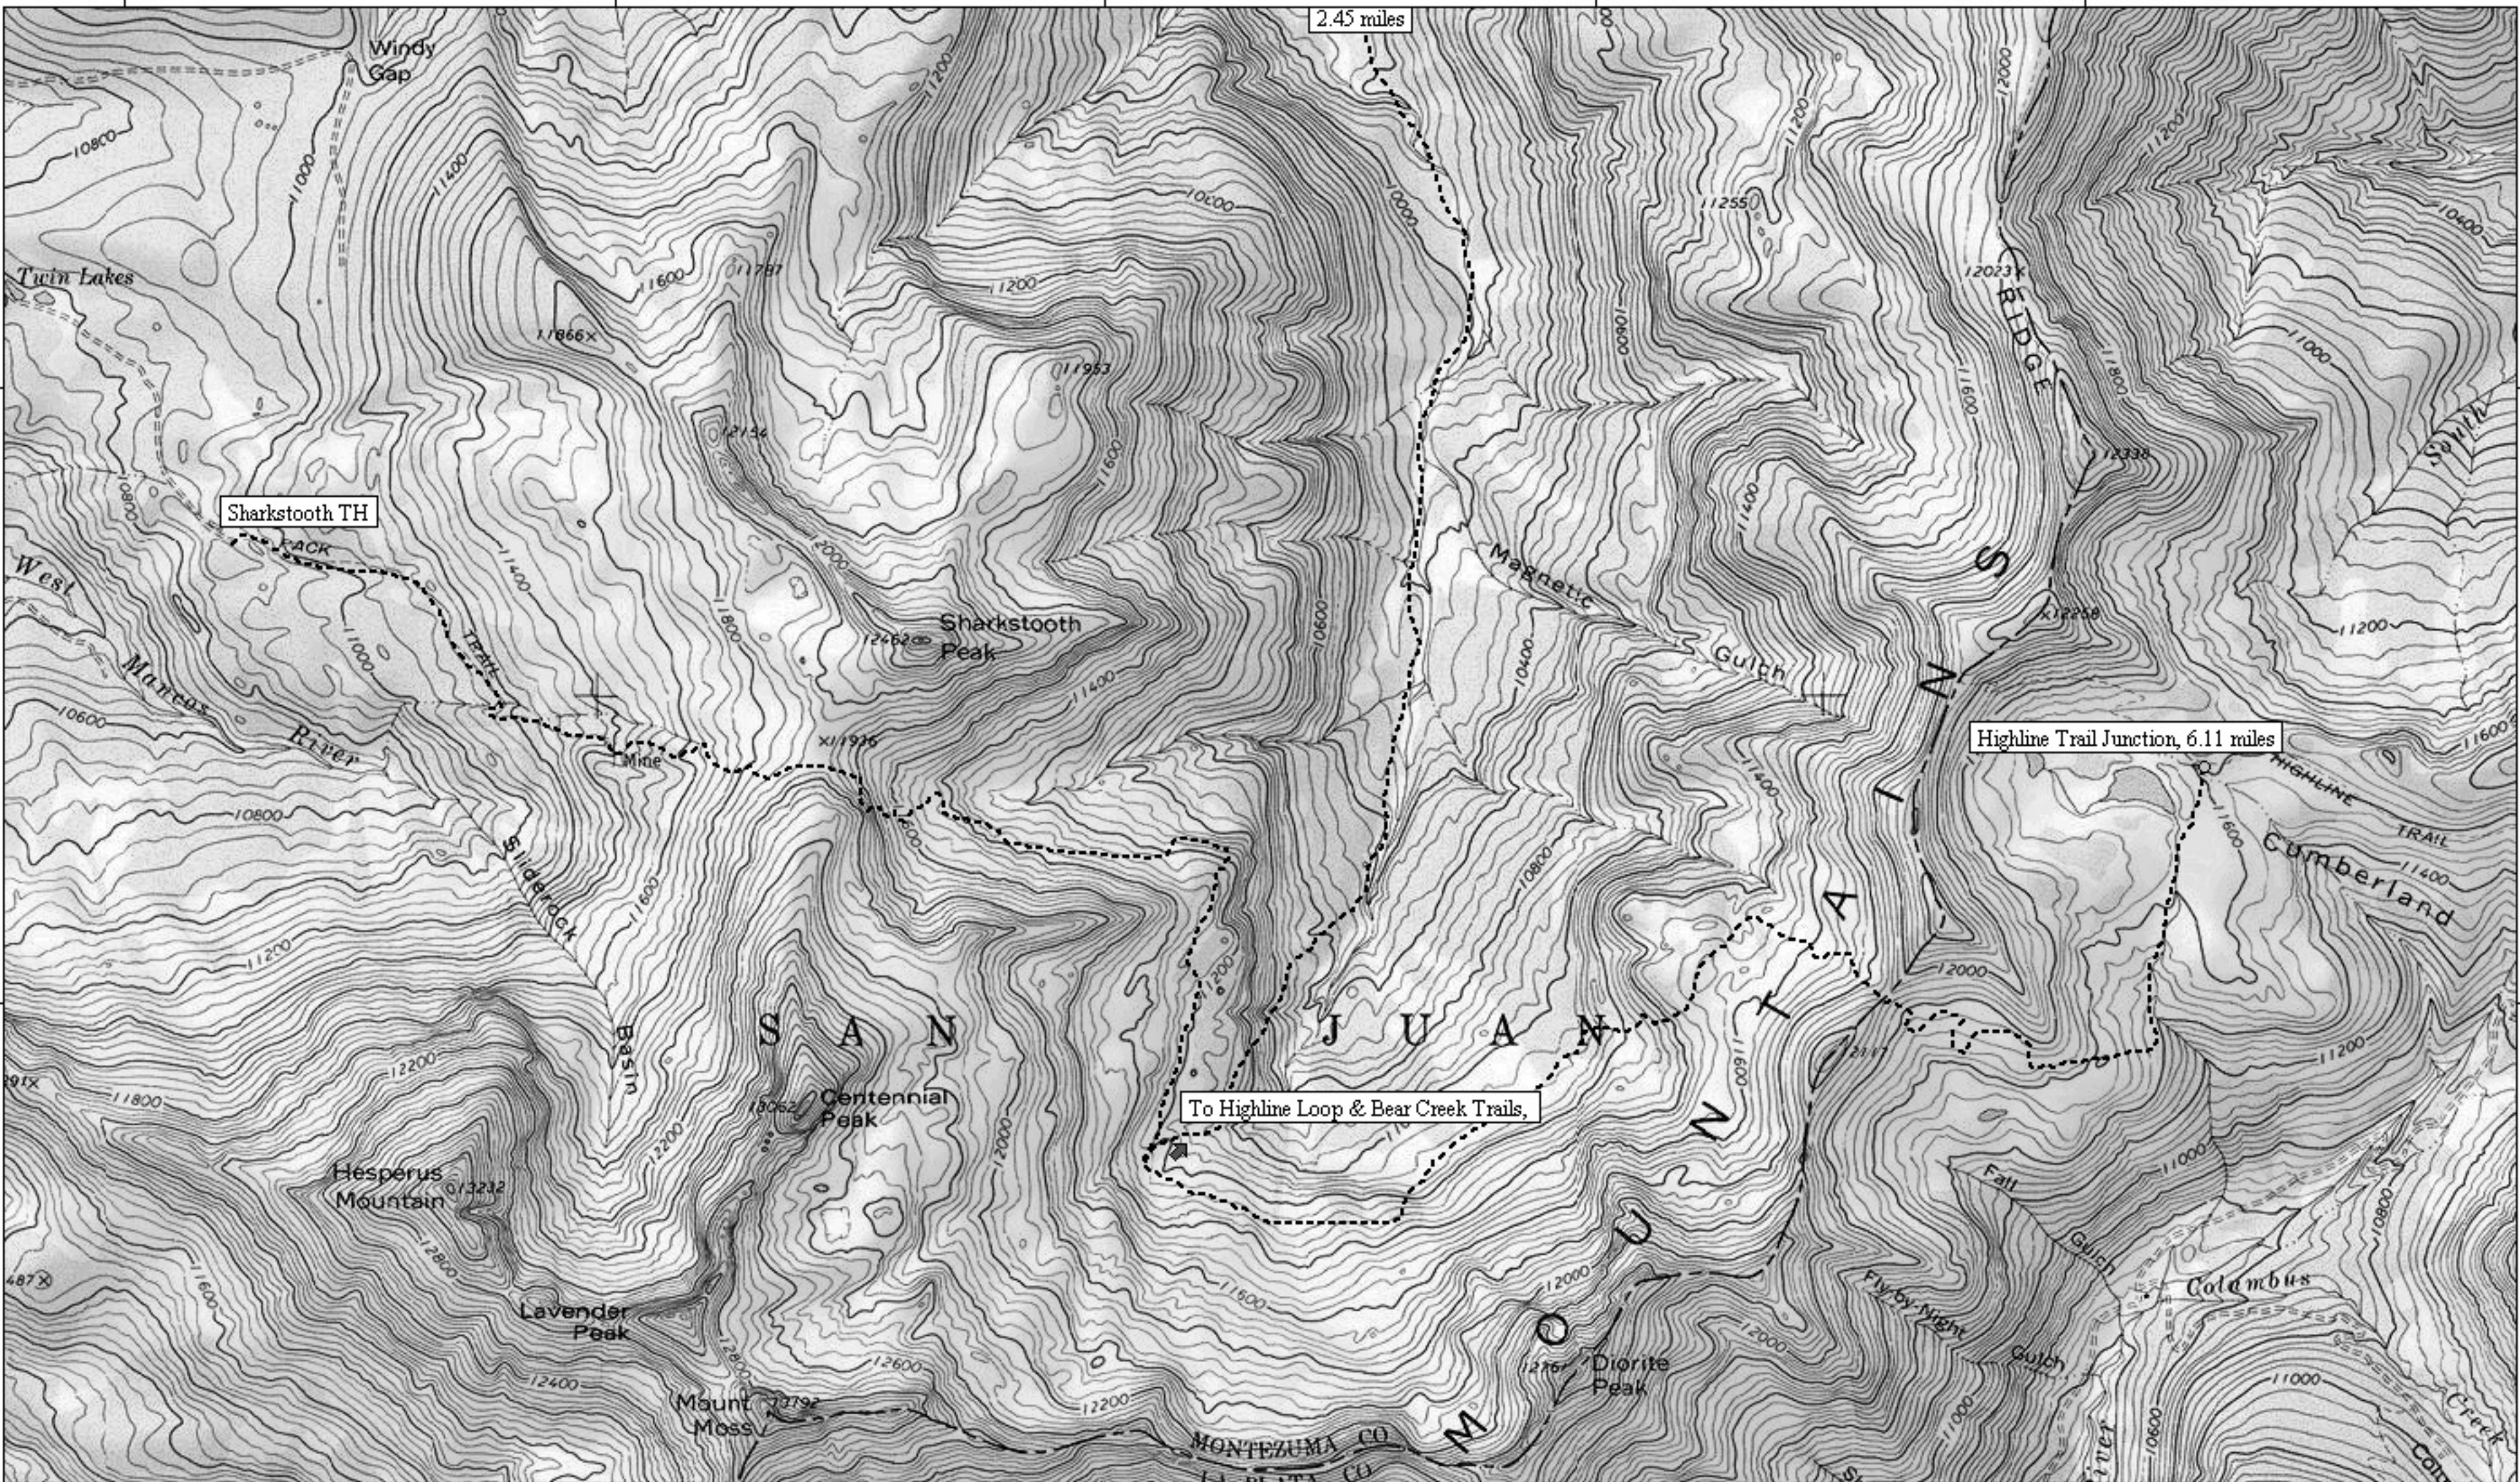

108°06'00" W

108°05'00" W

108°04'00" W

108°03'00" W

WGS84 108°02'00" W

37°28'00" N

37°28'00" N

37°27'00" N

37°27'00" N

108°06'00" W

108°05'00" W

108°04'00" W

108°03'00" W

WGS84 108°02'00" W

TN \* MN  
11°

Map created with TOPO!® ©2003 National Geographic (www.nationalgeographic.com/topo)